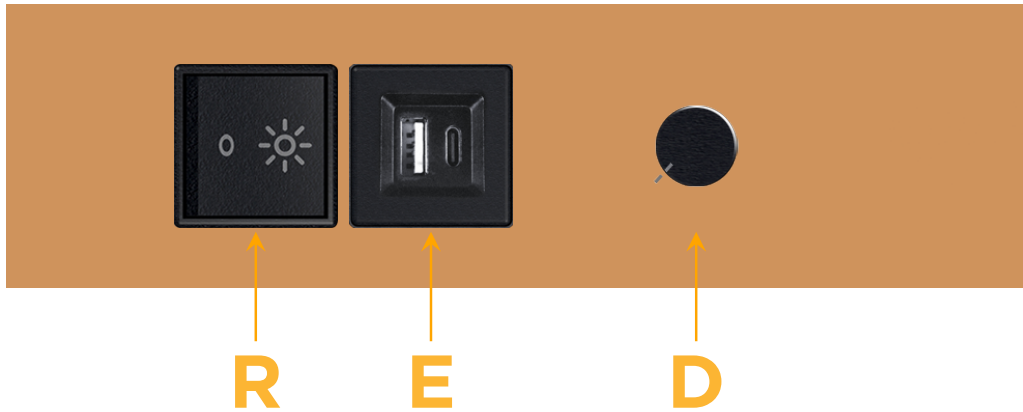

M-POWER-4T

AC POWER & DATA CONNECTIVITY SOLUTION

M-POWER-4T-RED-CTP

Distributed by

Mormax Company, Inc.

8 Westchester Plaza

Elmsford, NY 10523

914-699-0101

sales@mormax.com

mormax.com

Metro Light & Power's line of power & data solutions offers sophisticated design elements combined with greater ease of installation. Streamlined and low-profile, enhanced by side-exiting cords, our outlets advance the industry with their cutting edge look and feel. We believe flexibility is key, and we provide a variety of mounting options, including the ability to mount in limited spaces. Our outlets are available in many finishes and configurations, in addition to a custom color and finish capability for our clients.

Trim Plate Finish: **SOLID COPPER**

Custom Finishes Available

M-POWER-4T-RED-CTP

Features:

Module/Port Options:

- **A** Tamper Resistant AC Receptacle
- **E** USB-A & USB-C (20W)
- **M** Double USB-A (Fast Charging Ports - 18W)
- **H** HDMI
- **6** CAT 6
- **12** RJ 12
- **X** Switched AC
- **Y** 3-Way Switch (Low Voltage)
- **V** USB-C (45W High Speed Charging Port)
- **S** USB-C (25W High Speed Charging Port)
- **R** Switched AC (Rocker Switch)
- **D** Dimmer Switch

Plug:

Supplied with Low Profile Flat 45° Angle 120 VAC Plug

Optional Standard Straight 120 VAC Plug

Optional Straight 120 VAC Pass-through Plug

- CLEAN, COMPACT DESIGN
- STREAMLINED
- LOW PROFILE
- SIDE-EXITING CORDS
- PLUG & PLAY
- 6' AC CORD & PLUG (FLAT PLUG STANDARD)
- CUSTOMIZABLE CONFIGURATIONS AND FINISHES
- ETL LISTED FOR MOUNTING IN FURNITURE
- 15A