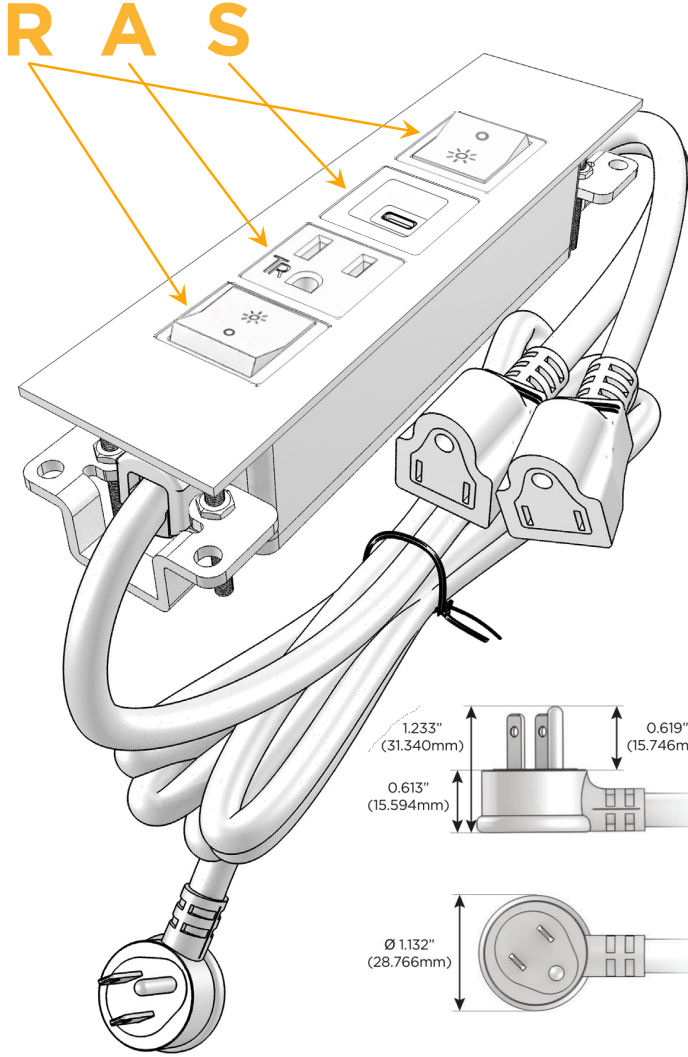

### Module/Port Options:

- A** Tamper Resistant AC Receptacle
- E** USB-A & USB-C (20W)
- M** Double USB-A (Fast Charging Ports - 18W)
- H** HDMI
- 6** CAT 6
- 12** RJ 12
- X** Switched AC
- Y** 3-Way Switch (Low Voltage)
- V** USB-C (45W High Speed Charging Port)
- S** USB-C (25W High Speed Charging Port)
- R** Switched AC (Rocker Switch)
- D** Dimmer Switch

### Plug:

Supplied with Low Profile Flat 45° Angle 120 VAC Plug

Optional Standard Straight 120 VAC Plug

Optional Straight 120 VAC Pass-through Plug

- CLEAN, COMPACT DESIGN
- STREAMLINED
- LOW PROFILE
- SIDE-EXITING CORDS
- PLUG & PLAY
- 6' AC CORD & PLUG (FLAT PLUG STANDARD)
- CUSTOMIZABLE CONFIGURATIONS AND FINISHES
- UL LISTED FOR MOUNTING IN FURNITURE
- 15A

# M-POWER-4T

AC POWER & DATA CONNECTIVITY SOLUTION

M-POWER-4T-RASR-SATP

Specs:

**Modules/Ports:**

- R** Switched AC (Rocker Switch)
- A** Tamper Resistant AC Receptacle
- S** USB-C (25W High Speed Charging Port)