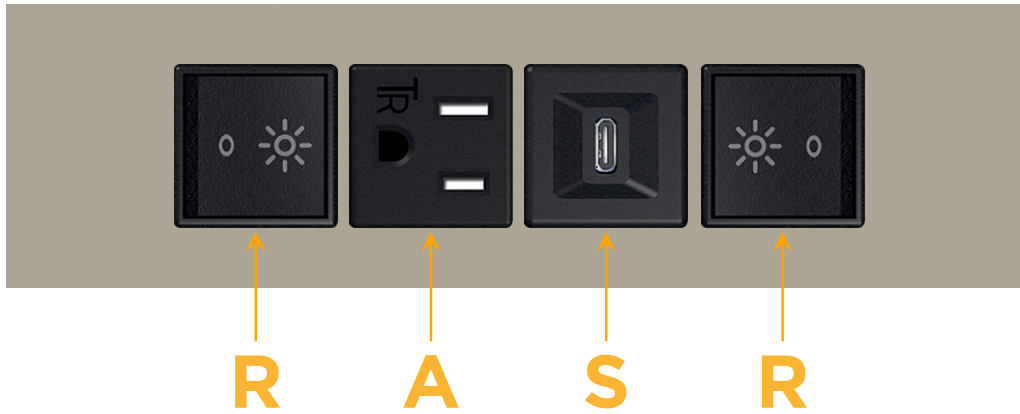

M-POWER-4T

AC POWER & DATA CONNECTIVITY SOLUTION

M-POWER-4T-RASR-SATP

Distributed by

Mormax Company, Inc.

8 Westchester Plaza

Elmsford, NY 10523

914-699-0101

sales@mormax.com

mormax.com

Metro Light & Power's line of power & data solutions offers sophisticated design elements combined with greater ease of installation. Streamlined and low-profile, enhanced by side-exiting cords, our outlets advance the industry with their cutting edge look and feel. We believe flexibility is key, and we provide a variety of mounting options, including the ability to mount in limited spaces. Our outlets are available in many finishes and configurations, in addition to a custom color and finish capability for our clients.

Trim Plate Finish: **SATIN NICKEL (ABS)**

Custom Finishes Available

M-POWER-4T-RASR-SATP

Features:

Module/Port Options:

- **A** Tamper Resistant AC Receptacle
- **E** USB-A & USB-C (20W)
- **M** Double USB-A (Fast Charging Ports - 18W)
- **H** HDMI
- **6** CAT 6
- **12** RJ 12
- **X** Switched AC
- **Y** 3-Way Switch (Low Voltage)
- **V** USB-C (45W High Speed Charging Port)
- **S** USB-C (25W High Speed Charging Port)
- **R** Switched AC (Rocker Switch)
- **D** Dimmer Switch

Plug:

Supplied with Low Profile Flat 45° Angle 120 VAC Plug

Optional Standard Straight 120 VAC Plug

Optional Straight 120 VAC Pass-through Plug

- CLEAN, COMPACT DESIGN
- STREAMLINED
- LOW PROFILE
- SIDE-EXITING CORDS
- PLUG & PLAY
- 6' AC CORD & PLUG (FLAT PLUG STANDARD)
- CUSTOMIZABLE CONFIGURATIONS AND FINISHES
- UL LISTED FOR MOUNTING IN FURNITURE
- 15A