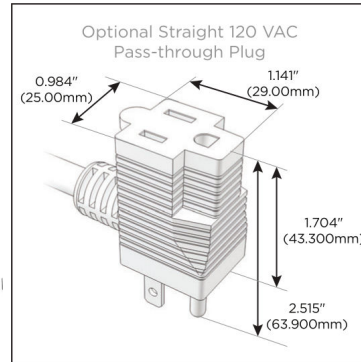

### Module/Port Options:

- A** Tamper Resistant AC Receptacle
- E** USB-A & USB-C (20W)
- M** Double USB-A (Fast Charging Ports - 18W)
- H** HDMI
- 6** CAT 6
- 12** RJ 12
- X** Switched AC
- Y** 3-Way Switch (Low Voltage)
- V** USB-C (45W High Speed Charging Port)
- S** USB-C (25W High Speed Charging Port)
- R** Switched AC (Rocker Switch)
- D** Dimmer Switch

### Plug:

Supplied with Low Profile Flat 45° Angle 120 VAC Plug

Optional Standard Straight 120 VAC Plug

Optional Straight 120 VAC Pass-through Plug

- CLEAN, COMPACT DESIGN
- STREAMLINED
- LOW PROFILE
- SIDE-EXITING CORDS
- PLUG & PLAY
- 6' AC CORD & PLUG (FLAT PLUG STANDARD)
- CUSTOMIZABLE CONFIGURATIONS AND FINISHES
- UL LISTED FOR MOUNTING IN FURNITURE
- 15A

# M-POWER-4T

AC POWER & DATA CONNECTIVITY SOLUTION

M-POWER-4T-RASR-SATP

Specs:

**Modules/Ports:**

- R** Switched AC (Rocker Switch)
- A** Tamper Resistant AC Receptacle
- S** USB-C (25W High Speed Charging Port)