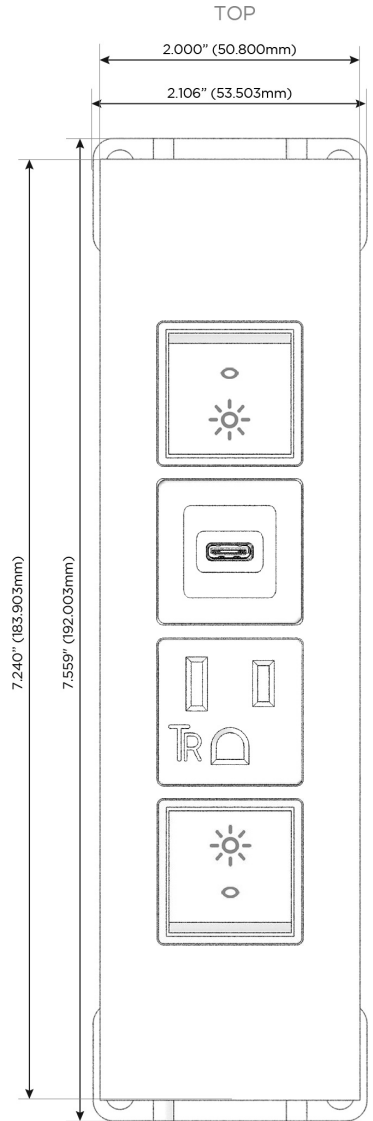

M-POWER-4T

AC POWER & DATA CONNECTIVITY SOLUTION

M-POWER-4T-RASR-CRATP

Specs:

Modules/Ports:

- **R** Switched AC (Rocker Switch)
- **A** Tamper Resistant AC Receptacle
- **S** USB-C (25W High Speed Charging Port)

Distributed by

Mormax Company, Inc.

8 Westchester Plaza

Elmsford, NY 10523

914-699-0101

sales@mormax.com

mormax.com