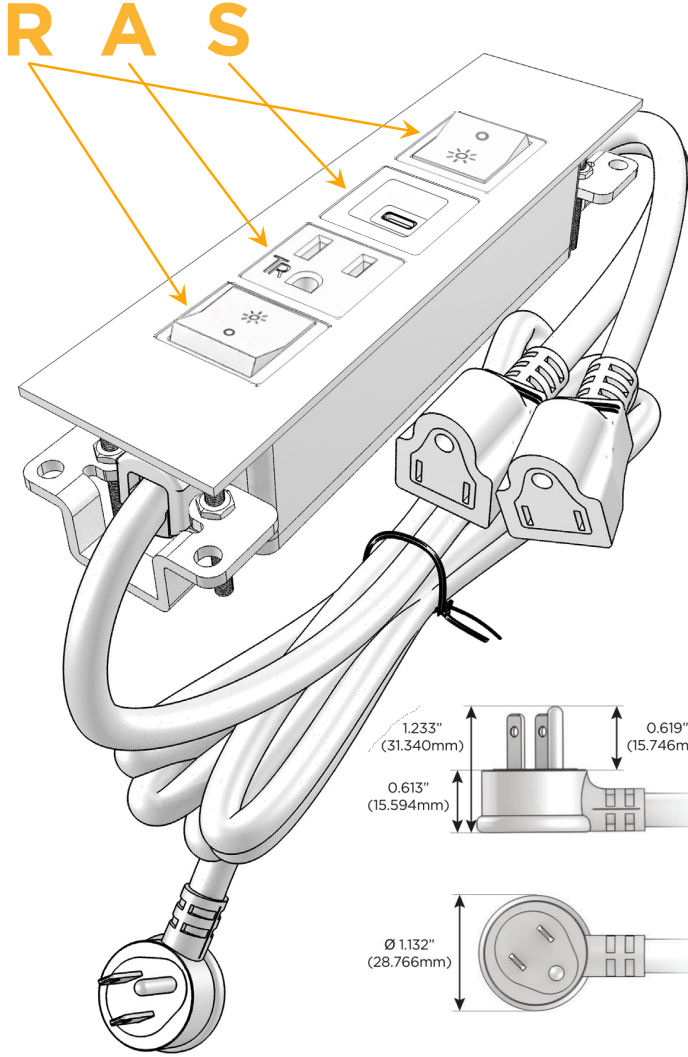

#### Module/Port Options:

- A** Tamper Resistant AC Receptacle
- E** USB-A & USB-C (20W)
- M** Double USB-A (Fast Charging Ports - 18W)
- H** HDMI
- 6** CAT 6
- 12** RJ 12
- X** Switched AC
- Y** 3-Way Switch (Low Voltage)
- V** USB-C (45W High Speed Charging Port)
- S** USB-C (25W High Speed Charging Port)
- R** Switched AC (Rocker Switch)
- D** Dimmer Switch

#### Plug:

Supplied with Low Profile Flat 45° Angle 120 VAC Plug

Optional Standard Straight 120 VAC Plug

Optional Straight 120 VAC Pass-through Plug

- CLEAN, COMPACT DESIGN
- STREAMLINED
- LOW PROFILE
- SIDE-EXITING CORDS
- PLUG & PLAY
- 6' AC CORD & PLUG (FLAT PLUG STANDARD)
- CUSTOMIZABLE CONFIGURATIONS AND FINISHES
- UL LISTED FOR MOUNTING IN FURNITURE
- 15A

## AC POWER & DATA CONNECTIVITY SOLUTION

M-POWER-4T-RASR-CRATP

Specs:

### Modules/Ports:

- R** Switched AC (Rocker Switch)
- A** Tamper Resistant AC Receptacle
- S** USB-C (25W High Speed Charging Port)

Distributed by

Mormax Company, Inc.

8 Westchester Plaza

Elmsford, NY 10523