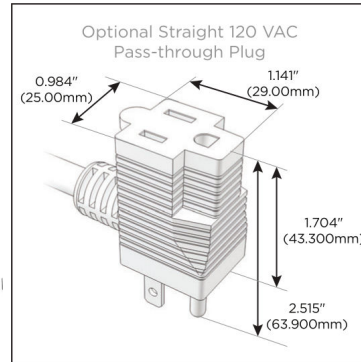

M-POWER-4T

AC POWER & DATA CONNECTIVITY SOLUTION

M-POWER-4T-RASR-CRATP

Specs:

Modules/Ports:

- **R** Switched AC (Rocker Switch)
- **A** Tamper Resistant AC Receptacle
- **S** USB-C (25W High Speed Charging Port)

Distributed by

Mormax Company, Inc.

8 Westchester Plaza

Elmsford, NY 10523

914-699-0101

sales@mormax.com

mormax.com