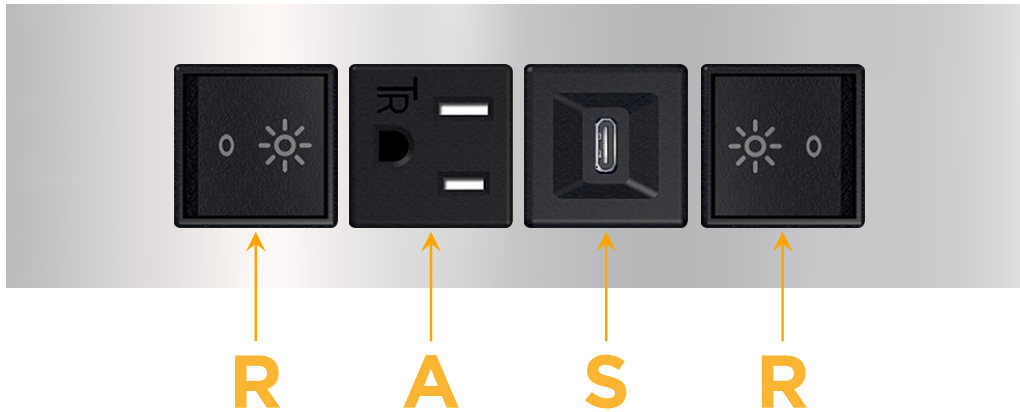

M-POWER-4T

AC POWER & DATA CONNECTIVITY SOLUTION

M-POWER-4T-RASR-CRATP

Distributed by

Mormax Company, Inc.

8 Westchester Plaza

Elmsford, NY 10523

914-699-0101

sales@mormax.com

mormax.com

Metro Light & Power's line of power & data solutions offers sophisticated design elements combined with greater ease of installation. Streamlined and low-profile, enhanced by side-exiting cords, our outlets advance the industry with their cutting edge look and feel. We believe flexibility is key, and we provide a variety of mounting options, including the ability to mount in limited spaces. Our outlets are available in many finishes and configurations, in addition to a custom color and finish capability for our clients.

Trim Plate Finish: **CHROME (ABS)**

Custom Finishes Available

M-POWER-4T-RASR-CRATP

Features:

Module/Port Options:

- **A** Tamper Resistant AC Receptacle
- **E** USB-A & USB-C (20W)
- **M** Double USB-A (Fast Charging Ports - 18W)
- **H** HDMI
- **6** CAT 6
- **12** RJ 12
- **X** Switched AC
- **Y** 3-Way Switch (Low Voltage)
- **V** USB-C (45W High Speed Charging Port)
- **S** USB-C (25W High Speed Charging Port)
- **R** Switched AC (Rocker Switch)
- **D** Dimmer Switch

Plug:

Supplied with Low Profile Flat 45° Angle 120 VAC Plug

Optional Standard Straight 120 VAC Plug

Optional Straight 120 VAC Pass-through Plug

- CLEAN, COMPACT DESIGN
- STREAMLINED
- LOW PROFILE
- SIDE-EXITING CORDS
- PLUG & PLAY
- 6' AC CORD & PLUG (FLAT PLUG STANDARD)
- CUSTOMIZABLE CONFIGURATIONS AND FINISHES
- UL LISTED FOR MOUNTING IN FURNITURE
- 15A