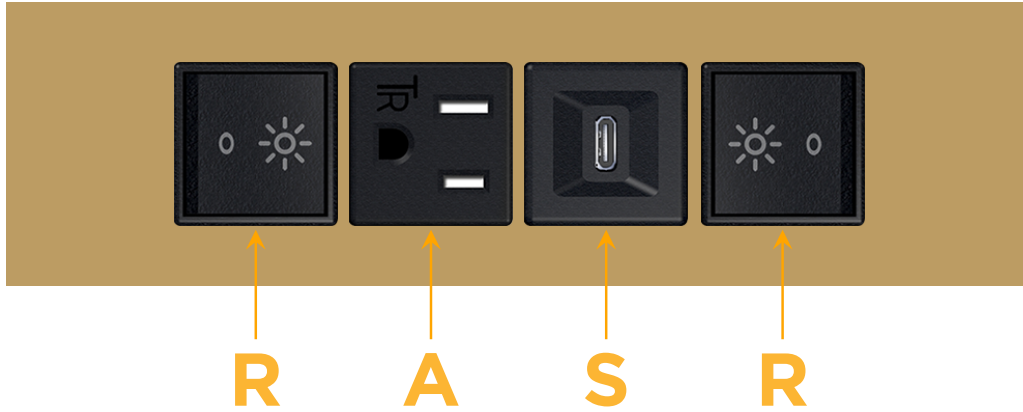

M-POWER-4T

AC POWER & DATA CONNECTIVITY SOLUTION

M-POWER-4T-RASR-BZATP

Distributed by

Mormax Company, Inc.

8 Westchester Plaza

Elmsford, NY 10523

914-699-0101

sales@mormax.com

mormax.com

Metro Light & Power's line of power & data solutions offers sophisticated design elements combined with greater ease of installation. Streamlined and low-profile, enhanced by side-exiting cords, our outlets advance the industry with their cutting edge look and feel. We believe flexibility is key, and we provide a variety of mounting options, including the ability to mount in limited spaces. Our outlets are available in many finishes and configurations, in addition to a custom color and finish capability for our clients.

Trim Plate Finish: **STANDARD BRONZE (ABS)**

Custom Finishes Available

M-POWER-4T-RASR-BZATP

Features:

Module/Port Options:

- **A** Tamper Resistant AC Receptacle
- **E** USB-A & USB-C (20W)
- **M** Double USB-A (Fast Charging Ports - 18W)
- **H** HDMI
- **6** CAT 6
- **12** RJ 12
- **X** Switched AC
- **Y** 3-Way Switch (Low Voltage)
- **V** USB-C (45W High Speed Charging Port)
- **S** USB-C (25W High Speed Charging Port)
- **R** Switched AC (Rocker Switch)
- **D** Dimmer Switch

Plug:

Supplied with Low Profile Flat 45° Angle 120 VAC Plug

Optional Standard Straight 120 VAC Plug

Optional Straight 120 VAC Pass-through Plug

- CLEAN, COMPACT DESIGN
- STREAMLINED
- LOW PROFILE
- SIDE-EXITING CORDS
- PLUG & PLAY
- 6' AC CORD & PLUG (FLAT PLUG STANDARD)
- CUSTOMIZABLE CONFIGURATIONS AND FINISHES
- UL LISTED FOR MOUNTING IN FURNITURE
- 15A