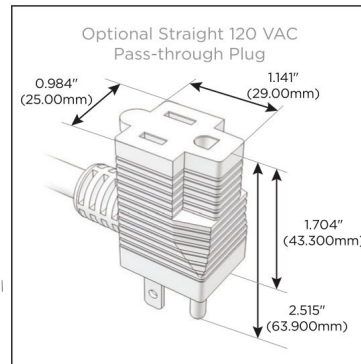

### Module/Port Options:

- A** Tamper Resistant AC Receptacle
- E** USB-A & USB-C (20W)
- M** Double USB-A (Fast Charging Ports - 18W)
- H** HDMI
- 6** CAT 6
- 12** RJ 12
- X** Switched AC
- Y** 3-Way Switch (Low Voltage)
- V** USB-C (45W High Speed Charging Port)
- S** USB-C (25W High Speed Charging Port)
- R** Switched AC (Rocker Switch)
- D** Dimmer Switch

### Plug:

Supplied with Low Profile Flat 45° Angle 120 VAC Plug

Optional Standard Straight 120 VAC Plug

Optional Straight 120 VAC Pass-through Plug

- CLEAN, COMPACT DESIGN
- STREAMLINED
- LOW PROFILE
- SIDE-EXITING CORDS
- PLUG & PLAY
- 6' AC CORD & PLUG (FLAT PLUG STANDARD)
- CUSTOMIZABLE CONFIGURATIONS AND FINISHES
- UL LISTED FOR MOUNTING IN FURNITURE
- 15A

# M-POWER-4T

AC POWER & DATA CONNECTIVITY SOLUTION

M-POWER-4T-RASR-BZATP

Specs:

**Modules/Ports:**

- R** Switched AC (Rocker Switch)
- A** Tamper Resistant AC Receptacle
- S** USB-C (25W High Speed Charging Port)