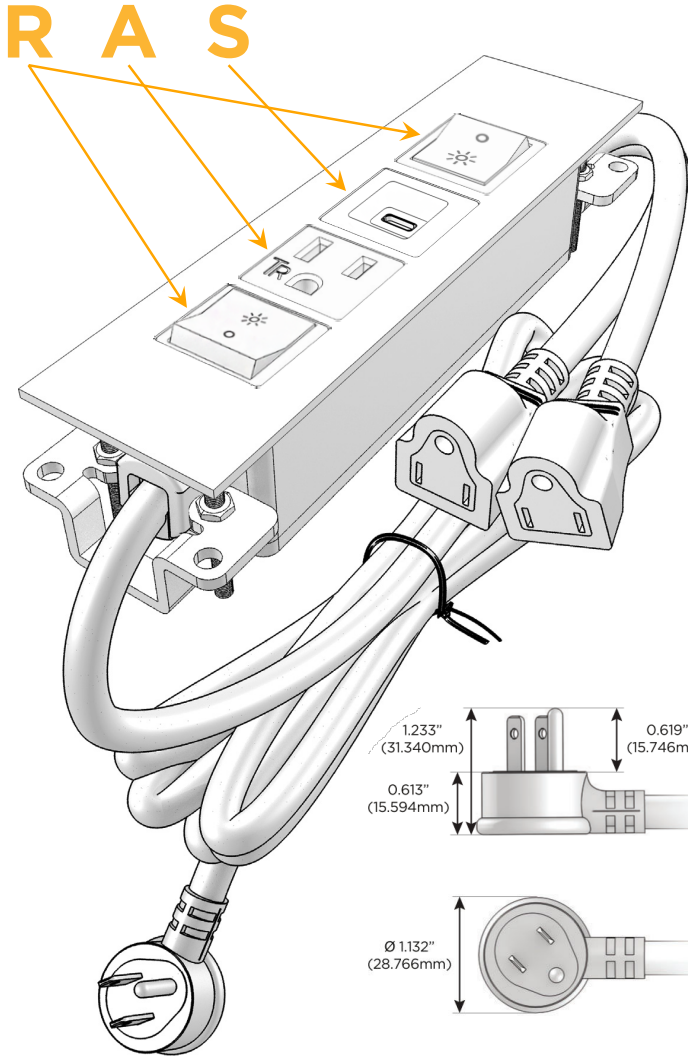

### Module/Port Options:

- A** Tamper Resistant AC Receptacle
- E** USB-A & USB-C (20W)
- M** Double USB-A (Fast Charging Ports - 18W)
- H** HDMI
- 6** CAT 6
- 12** RJ 12
- X** Switched AC
- Y** 3-Way Switch (Low Voltage)
- V** USB-C (45W High Speed Charging Port)
- S** USB-C (25W High Speed Charging Port)
- R** Switched AC (Rocker Switch)
- D** Dimmer Switch

### Plug:

Supplied with Low Profile Flat 45° Angle 120 VAC Plug

Optional Standard Straight 120 VAC Plug

Optional Straight 120 VAC Pass-through Plug

- CLEAN, COMPACT DESIGN
- STREAMLINED
- LOW PROFILE
- SIDE-EXITING CORDS
- PLUG & PLAY
- 6' AC CORD & PLUG (FLAT PLUG STANDARD)
- CUSTOMIZABLE CONFIGURATIONS AND FINISHES
- UL LISTED FOR MOUNTING IN FURNITURE
- 15A

# M-POWER-4T

AC POWER & DATA CONNECTIVITY SOLUTION

M-POWER-4T-RASR-BZATP

Specs:

**Modules/Ports:**

- R** Switched AC (Rocker Switch)
- A** Tamper Resistant AC Receptacle
- S** USB-C (25W High Speed Charging Port)