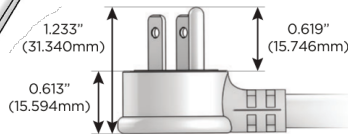

### Plug:

Supplied with Low Profile Flat 45° Angle 120 VAC Plug

Optional Standard Straight 120 VAC Plug

Optional Straight 120 VAC Pass-through Plug

- CLEAN, COMPACT DESIGN
- STREAMLINED
- LOW PROFILE
- SIDE-EXITING CORDS
- PLUG & PLAY
- 6' AC CORD & PLUG (FLAT PLUG STANDARD)
- CUSTOMIZABLE CONFIGURATIONS AND FINISHES
- UL LISTED FOR MOUNTING IN FURNITURE
- 15A

# M-POWER-4T

AC POWER & DATA CONNECTIVITY SOLUTION

M-POWER-4T-RASR-BZATP

Specs:

**Modules/Ports:**

- R** Switched AC (Rocker Switch)
- A** Tamper Resistant AC Receptacle
- S** USB-C (25W High Speed Charging Port)