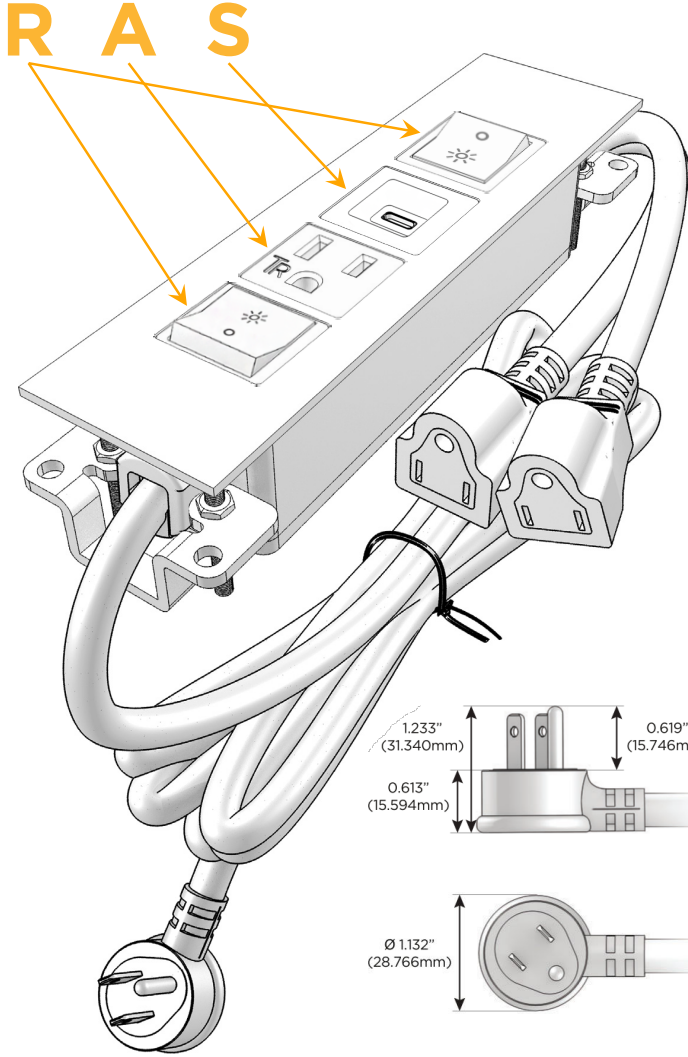

Trim Plate Finish: **BRASS (ABS)**

Custom Finishes Available

M-POWER-4T-RASR-BRATP

Features:

Module/Port Options:

- A** Tamper Resistant AC Receptacle
- E** USB-A & USB-C (20W)
- M** Double USB-A (Fast Charging Ports - 18W)
- H** HDMI
- 6** CAT 6
- 12** RJ 12
- X** Switched AC
- Y** 3-Way Switch (Low Voltage)
- V** USB-C (45W High Speed Charging Port)
- S** USB-C (25W High Speed Charging Port)
- R** Switched AC (Rocker Switch)
- D** Dimmer Switch

Plug:

Supplied with Low Profile Flat 45° Angle 120 VAC Plug

Optional Standard Straight 120 VAC Plug

Optional Straight 120 VAC Pass-through Plug

- CLEAN, COMPACT DESIGN
- STREAMLINED
- LOW PROFILE
- SIDE-EXITING CORDS
- PLUG & PLAY
- 6' AC CORD & PLUG (FLAT PLUG STANDARD)
- CUSTOMIZABLE CONFIGURATIONS AND FINISHES
- UL LISTED FOR MOUNTING IN FURNITURE
- 15A

M-POWER-4T

AC POWER & DATA CONNECTIVITY SOLUTION

M-POWER-4T-RASR-BRATP

Specs:

Modules/Ports:

- R** Switched AC (Rocker Switch)
- A** Tamper Resistant AC Receptacle
- S** USB-C (25W High Speed Charging Port)