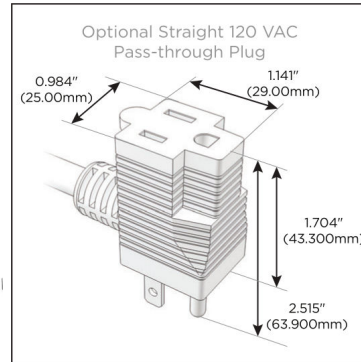

Trim Plate Finish: **BRASS (ABS)**

Custom Finishes Available

M-POWER-4T-RASR-BRATP

Features:

Module/Port Options:

- A** Tamper Resistant AC Receptacle
- E** USB-A & USB-C (20W)
- M** Double USB-A (Fast Charging Ports - 18W)
- H** HDMI
- 6** CAT 6
- 12** RJ 12
- X** Switched AC
- Y** 3-Way Switch (Low Voltage)
- V** USB-C (45W High Speed Charging Port)
- S** USB-C (25W High Speed Charging Port)
- R** Switched AC (Rocker Switch)
- D** Dimmer Switch

Plug:

Supplied with Low Profile Flat 45° Angle 120 VAC Plug

Optional Standard Straight 120 VAC Plug

Optional Straight 120 VAC Pass-through Plug

- CLEAN, COMPACT DESIGN
- STREAMLINED
- LOW PROFILE
- SIDE-EXITING CORDS
- PLUG & PLAY
- 6' AC CORD & PLUG (FLAT PLUG STANDARD)
- CUSTOMIZABLE CONFIGURATIONS AND FINISHES
- UL LISTED FOR MOUNTING IN FURNITURE
- 15A

M-POWER-4T

AC POWER & DATA CONNECTIVITY SOLUTION

M-POWER-4T-RASR-BRATP

Specs:

Modules/Ports:

- R** Switched AC (Rocker Switch)
- A** Tamper Resistant AC Receptacle
- S** USB-C (25W High Speed Charging Port)