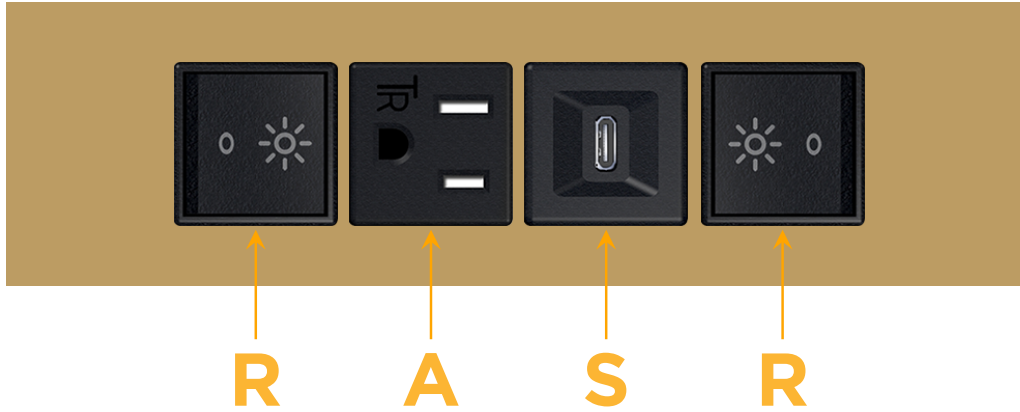

Trim Plate Finish: **BRASS (ABS)**

Custom Finishes Available

M-POWER-4T-RASR-BRATP

Features:

Module/Port Options:

- A** Tamper Resistant AC Receptacle
- E** USB-A & USB-C (20W)
- M** Double USB-A (Fast Charging Ports - 18W)
- H** HDMI
- 6** CAT 6
- 12** RJ 12
- X** Switched AC
- Y** 3-Way Switch (Low Voltage)
- V** USB-C (45W High Speed Charging Port)
- S** USB-C (25W High Speed Charging Port)
- R** Switched AC (Rocker Switch)
- D** Dimmer Switch

Plug:

Supplied with Low Profile Flat 45° Angle 120 VAC Plug

Optional Standard Straight 120 VAC Plug

Optional Straight 120 VAC Pass-through Plug

- CLEAN, COMPACT DESIGN
- STREAMLINED
- LOW PROFILE
- SIDE-EXITING CORDS
- PLUG & PLAY
- 6' AC CORD & PLUG (FLAT PLUG STANDARD)
- CUSTOMIZABLE CONFIGURATIONS AND FINISHES
- UL LISTED FOR MOUNTING IN FURNITURE
- 15A

M-POWER-4T

AC POWER & DATA CONNECTIVITY SOLUTION

M-POWER-4T-RASR-BRATP

Specs:

Modules/Ports:

- R** Switched AC (Rocker Switch)
- A** Tamper Resistant AC Receptacle
- S** USB-C (25W High Speed Charging Port)