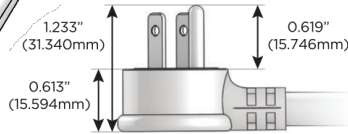

M-POWER-4T

AC POWER & DATA CONNECTIVITY SOLUTION

M-POWER-4T-RASR-BRATP

Specs:

Modules/Ports:

- R** Switched AC (Rocker Switch)
- A** Tamper Resistant AC Receptacle
- S** USB-C (25W High Speed Charging Port)