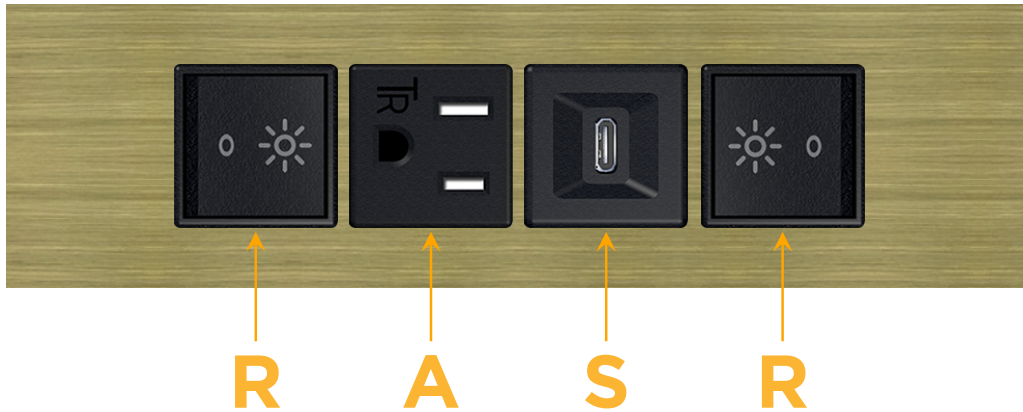

Trim Plate Finish: **BRASS ANTIQUED (ABS)**

Custom Finishes Available

M-POWER-4T-RASR-BRAATP

Features:

Module/Port Options:

- A** Tamper Resistant AC Receptacle
- E** USB-A & USB-C (20W)
- M** Double USB-A (Fast Charging Ports - 18W)
- H** HDMI
- 6** CAT 6
- 12** RJ 12
- X** Switched AC
- Y** 3-Way Switch (Low Voltage)
- V** USB-C (45W High Speed Charging Port)
- S** USB-C (25W High Speed Charging Port)
- R** Switched AC (Rocker Switch)
- D** Dimmer Switch

Plug:

Supplied with Low Profile Flat 45° Angle 120 VAC Plug

Optional Standard Straight 120 VAC Plug

Optional Straight 120 VAC Pass-through Plug

- CLEAN, COMPACT DESIGN
- STREAMLINED
- LOW PROFILE
- SIDE-EXITING CORDS
- PLUG & PLAY
- 6' AC CORD & PLUG (FLAT PLUG STANDARD)
- CUSTOMIZABLE CONFIGURATIONS AND FINISHES
- UL LISTED FOR MOUNTING IN FURNITURE
- 15A

M-POWER-4T

AC POWER & DATA CONNECTIVITY SOLUTION

M-POWER-4T-RASR-BRAATP

Specs:

Modules/Ports:

- R** Switched AC (Rocker Switch)
- A** Tamper Resistant AC Receptacle
- S** USB-C (25W High Speed Charging Port)