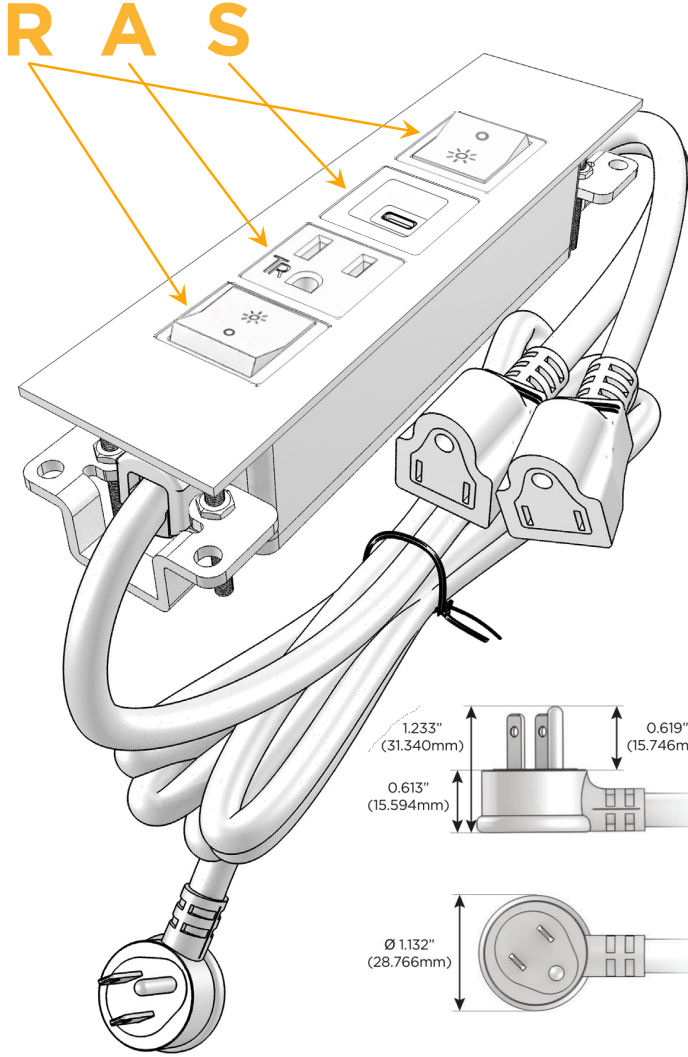

Trim Plate Finish: **BRASS ANTIQUED (ABS)**

Custom Finishes Available

M-POWER-4T-RASR-BRAATP

Features:

Module/Port Options:

- A** Tamper Resistant AC Receptacle
- E** USB-A & USB-C (20W)
- M** Double USB-A (Fast Charging Ports - 18W)
- H** HDMI
- 6** CAT 6
- 12** RJ 12
- X** Switched AC
- Y** 3-Way Switch (Low Voltage)
- V** USB-C (45W High Speed Charging Port)
- S** USB-C (25W High Speed Charging Port)
- R** Switched AC (Rocker Switch)
- D** Dimmer Switch

Plug:

Supplied with Low Profile Flat 45° Angle 120 VAC Plug

Optional Standard Straight 120 VAC Plug

Optional Straight 120 VAC Pass-through Plug

- CLEAN, COMPACT DESIGN
- STREAMLINED
- LOW PROFILE
- SIDE-EXITING CORDS
- PLUG & PLAY
- 6' AC CORD & PLUG (FLAT PLUG STANDARD)
- CUSTOMIZABLE CONFIGURATIONS AND FINISHES
- UL LISTED FOR MOUNTING IN FURNITURE
- 15A

M-POWER-4T

AC POWER & DATA CONNECTIVITY SOLUTION

M-POWER-4T-RASR-BRAATP

Specs:

Modules/Ports:

- R** Switched AC (Rocker Switch)
- A** Tamper Resistant AC Receptacle
- S** USB-C (25W High Speed Charging Port)