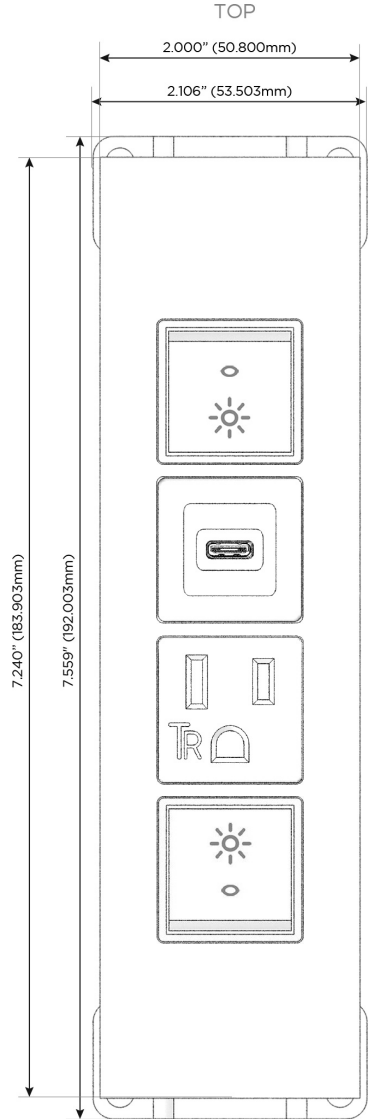

Trim Plate Finish: **BRASS ANTIQUED (ABS)**

Custom Finishes Available

M-POWER-4T-RASR-BRAATP

Features:

Module/Port Options:

- A** Tamper Resistant AC Receptacle
- E** USB-A & USB-C (20W)
- M** Double USB-A (Fast Charging Ports - 18W)
- H** HDMI
- 6** CAT 6
- 12** RJ 12
- X** Switched AC
- Y** 3-Way Switch (Low Voltage)
- V** USB-C (45W High Speed Charging Port)
- S** USB-C (25W High Speed Charging Port)
- R** Switched AC (Rocker Switch)
- D** Dimmer Switch

Plug:

Supplied with Low Profile Flat 45° Angle 120 VAC Plug

Optional Standard Straight 120 VAC Plug

Optional Straight 120 VAC Pass-through Plug

- CLEAN, COMPACT DESIGN
- STREAMLINED
- LOW PROFILE
- SIDE-EXITING CORDS
- PLUG & PLAY
- 6' AC CORD & PLUG (FLAT PLUG STANDARD)
- CUSTOMIZABLE CONFIGURATIONS AND FINISHES
- UL LISTED FOR MOUNTING IN FURNITURE
- 15A

M-POWER-4T

AC POWER & DATA CONNECTIVITY SOLUTION

M-POWER-4T-RASR-BRAATP

Specs:

Modules/Ports:

- R** Switched AC (Rocker Switch)
- A** Tamper Resistant AC Receptacle
- S** USB-C (25W High Speed Charging Port)