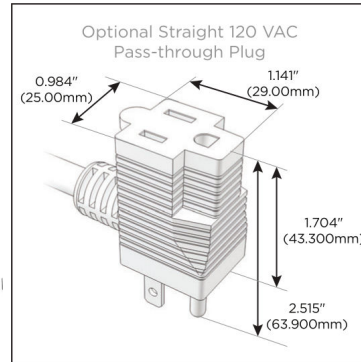

Plug:

Supplied with Low Profile Flat 45° Angle 120 VAC Plug

Optional Standard Straight 120 VAC Plug

Optional Straight 120 VAC Pass-through Plug

- CLEAN, COMPACT DESIGN
- STREAMLINED
- LOW PROFILE
- SIDE-EXITING CORDS
- PLUG & PLAY
- 6' AC CORD & PLUG (FLAT PLUG STANDARD)
- CUSTOMIZABLE CONFIGURATIONS AND FINISHES
- UL LISTED FOR MOUNTING IN FURNITURE
- 15A

M-POWER-4T

AC POWER & DATA CONNECTIVITY SOLUTION

M-POWER-4T-RASR-BRAATP

Specs:

Modules/Ports:

- R** Switched AC (Rocker Switch)
- A** Tamper Resistant AC Receptacle
- S** USB-C (25W High Speed Charging Port)