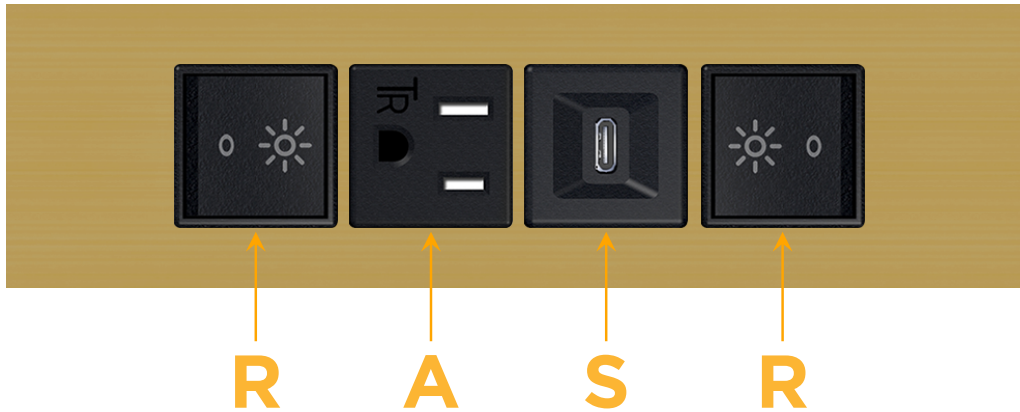

M-POWER-4T

AC POWER & DATA CONNECTIVITY SOLUTION

M-POWER-4T-RASR-BR4TP

Distributed by

Mormax Company, Inc.

8 Westchester Plaza

Elmsford, NY 10523

914-699-0101

sales@mormax.com

mormax.com

Metro Light & Power's line of power & data solutions offers sophisticated design elements combined with greater ease of installation. Streamlined and low-profile, enhanced by side-exiting cords, our outlets advance the industry with their cutting edge look and feel. We believe flexibility is key, and we provide a variety of mounting options, including the ability to mount in limited spaces. Our outlets are available in many finishes and configurations, in addition to a custom color and finish capability for our clients.

Trim Plate Finish: **SOLID BRASS BRUSHED**

Custom Finishes Available

M-POWER-4T-RASR-BR4TP

Features:

Module/Port Options:

- **A** Tamper Resistant AC Receptacle
- **E** USB-A & USB-C (20W)
- **M** Double USB-A (Fast Charging Ports - 18W)
- **H** HDMI
- **6** CAT 6
- **12** RJ 12
- **X** Switched AC
- **Y** 3-Way Switch (Low Voltage)
- **V** USB-C (45W High Speed Charging Port)
- **S** USB-C (25W High Speed Charging Port)
- **R** Switched AC (Rocker Switch)
- **D** Dimmer Switch

Plug:

Supplied with Low Profile Flat 45° Angle 120 VAC Plug

Optional Standard Straight 120 VAC Plug

Optional Straight 120 VAC Pass-through Plug

- CLEAN, COMPACT DESIGN
- STREAMLINED
- LOW PROFILE
- SIDE-EXITING CORDS
- PLUG & PLAY
- 6' AC CORD & PLUG (FLAT PLUG STANDARD)
- CUSTOMIZABLE CONFIGURATIONS AND FINISHES
- UL LISTED FOR MOUNTING IN FURNITURE
- 15A