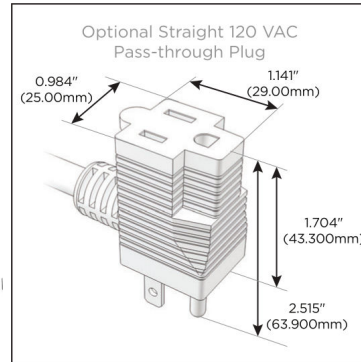

M-POWER-4T

AC POWER & DATA CONNECTIVITY SOLUTION

M-POWER-4T-RASR-BR4TP

Specs:

Modules/Ports:

- **R** Switched AC (Rocker Switch)
- **A** Tamper Resistant AC Receptacle
- **S** USB-C (25W High Speed Charging Port)

Distributed by

Mormax Company, Inc.

8 Westchester Plaza

Elmsford, NY 10523

914-699-0101

sales@mormax.com

mormax.com