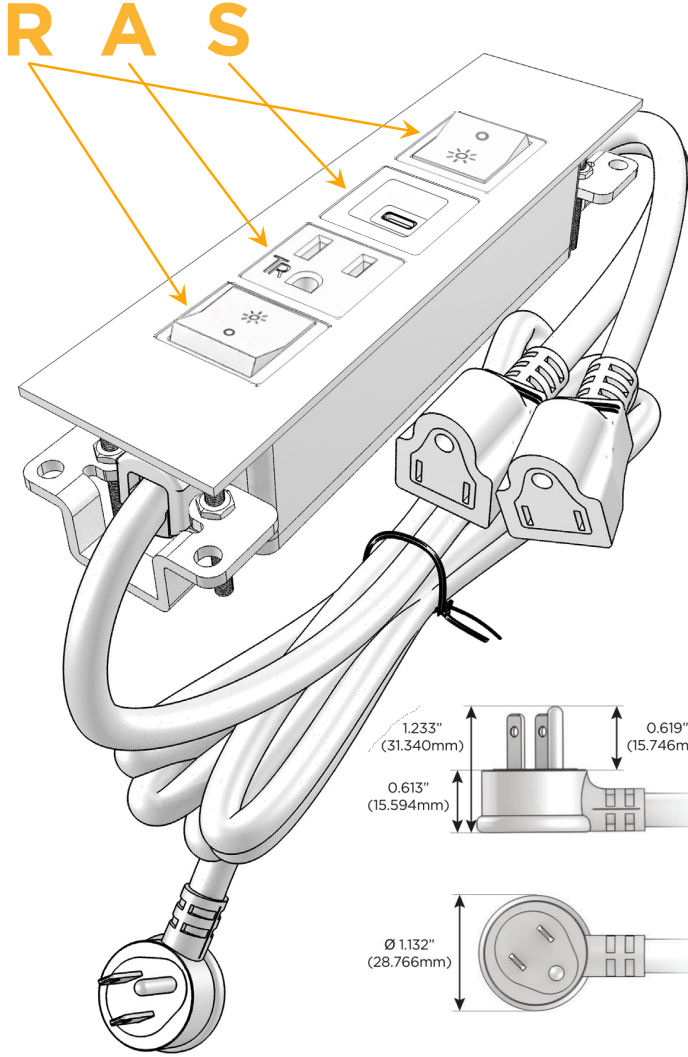

### Module/Port Options:

- A** Tamper Resistant AC Receptacle
- E** USB-A & USB-C (20W)
- M** Double USB-A (Fast Charging Ports - 18W)
- H** HDMI
- 6** CAT 6
- 12** RJ 12
- X** Switched AC
- Y** 3-Way Switch (Low Voltage)
- V** USB-C (45W High Speed Charging Port)
- S** USB-C (25W High Speed Charging Port)
- R** Switched AC (Rocker Switch)
- D** Dimmer Switch

### Plug:

Supplied with Low Profile Flat 45° Angle 120 VAC Plug

Optional Standard Straight 120 VAC Plug

Optional Straight 120 VAC Pass-through Plug

- CLEAN, COMPACT DESIGN
- STREAMLINED
- LOW PROFILE
- SIDE-EXITING CORDS
- PLUG & PLAY
- 6' AC CORD & PLUG (FLAT PLUG STANDARD)
- CUSTOMIZABLE CONFIGURATIONS AND FINISHES
- UL LISTED FOR MOUNTING IN FURNITURE
- 15A

## AC POWER & DATA CONNECTIVITY SOLUTION

M-POWER-4T-RASR-BR4TP

Specs:

### Modules/Ports:

- R** Switched AC (Rocker Switch)
- A** Tamper Resistant AC Receptacle
- S** USB-C (25W High Speed Charging Port)

Distributed by

Mormax Company, Inc.

8 Westchester Plaza

Elmsford, NY 10523