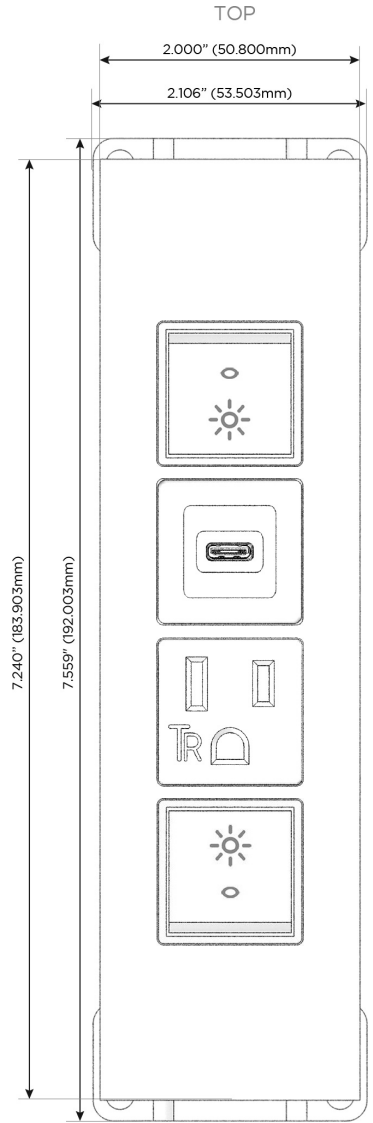

M-POWER-4T

AC POWER & DATA CONNECTIVITY SOLUTION

M-POWER-4T-RASR-BR4TP

Specs:

Modules/Ports:

- **R** Switched AC (Rocker Switch)
- **A** Tamper Resistant AC Receptacle
- **S** USB-C (25W High Speed Charging Port)

Distributed by

Mormax Company, Inc.

8 Westchester Plaza

Elmsford, NY 10523

914-699-0101

sales@mormax.com

mormax.com