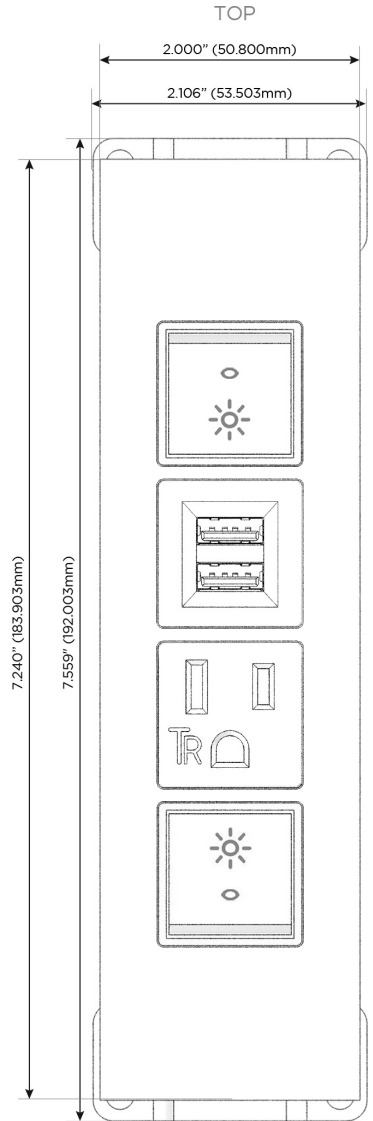

M-POWER-4T

AC POWER & DATA CONNECTIVITY SOLUTION

M-POWER-4T-RAMR-BZATP

Specs:

Modules/Ports:

- **R** Switched AC (Rocker Switch)
- **A** Tamper Resistant AC Receptacle
- **M** Double USB-A (Fast Charging Ports - 18W)

R A M

Distributed by

Mormax Company, Inc.

8 Westchester Plaza

Elmsford, NY 10523

914-699-0101

sales@mormax.com

mormax.com