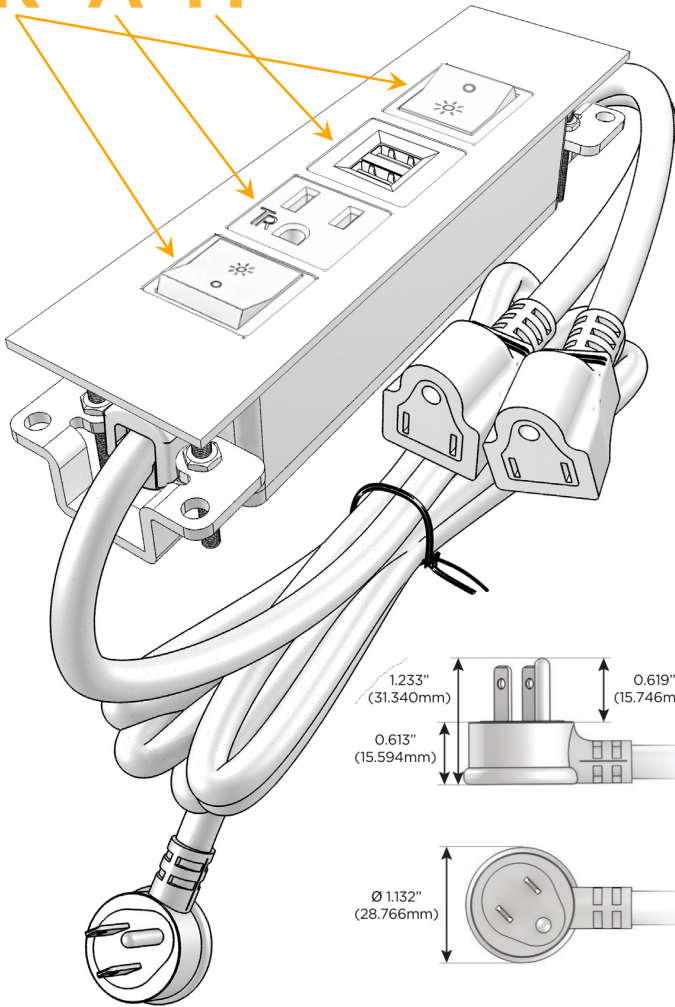

M-POWER-4T

AC POWER & DATA CONNECTIVITY SOLUTION

M-POWER-4T-RAMR-BZATP

Specs:

Modules/Ports:

- **R** Switched AC (Rocker Switch)
- **A** Tamper Resistant AC Receptacle
- **M** Double USB-A (Fast Charging Ports - 18W)

R A M

Distributed by

Mormax Company, Inc.

8 Westchester Plaza

Elmsford, NY 10523

914-699-0101

sales@mormax.com

mormax.com