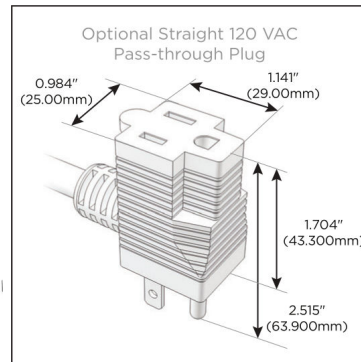

M-POWER-4T

AC POWER & DATA CONNECTIVITY SOLUTION

M-POWER-4T-RAMR-BZATP

Specs:

Modules/Ports:

- **R** Switched AC (Rocker Switch)
- **A** Tamper Resistant AC Receptacle
- **M** Double USB-A (Fast Charging Ports - 18W)

R A M

Distributed by

Mormax Company, Inc.

8 Westchester Plaza

Elmsford, NY 10523

914-699-0101

sales@mormax.com

mormax.com