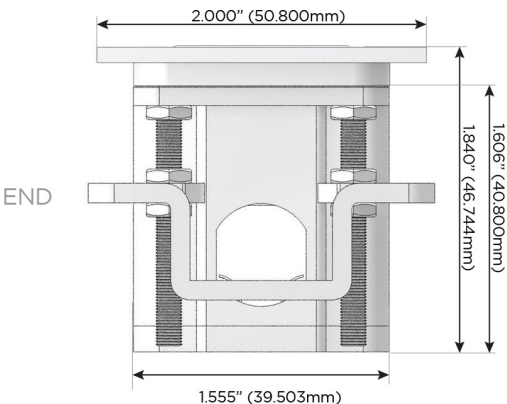

M-POWER-4T

AC POWER & DATA CONNECTIVITY SOLUTION

M-POWER-4T-RAMR-BZATP

Specs:

Modules/Ports:

- **R** Switched AC (Rocker Switch)
- **A** Tamper Resistant AC Receptacle
- **M** Double USB-A (Fast Charging Ports - 18W)

R A M

Distributed by

Mormax Company, Inc.

8 Westchester Plaza

Elmsford, NY 10523

914-699-0101

sales@mormax.com

mormax.com