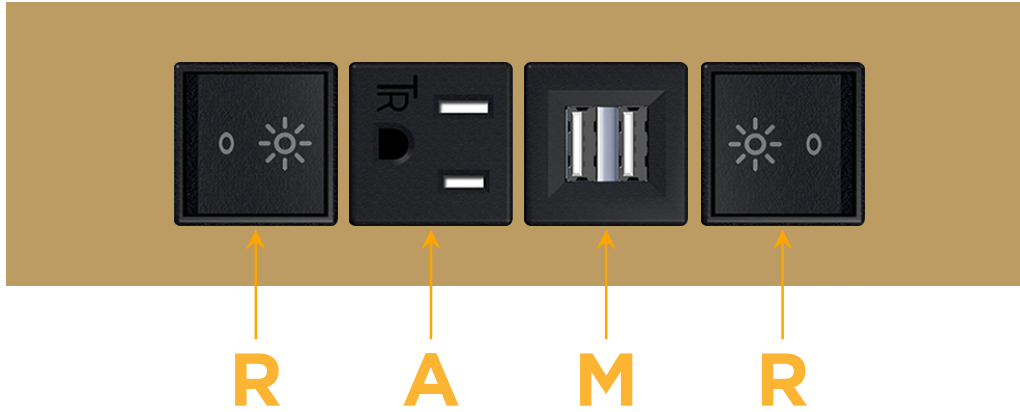

M-POWER-4T

AC POWER & DATA CONNECTIVITY SOLUTION

M-POWER-4T-RAMR-BZATP

Distributed by

Mormax Company, Inc.

8 Westchester Plaza

Elmsford, NY 10523

914-699-0101

sales@mormax.com

mormax.com

Metro Light & Power's line of power & data solutions offers sophisticated design elements combined with greater ease of installation. Streamlined and low-profile, enhanced by side-exiting cords, our outlets advance the industry with their cutting edge look and feel. We believe flexibility is key, and we provide a variety of mounting options, including the ability to mount in limited spaces. Our outlets are available in many finishes and configurations, in addition to a custom color and finish capability for our clients.

Trim Plate Finish: **STANDARD BRONZE (ABS)**

Custom Finishes Available

M-POWER-4T-RAMR-BZATP

Features:

Module/Port Options:

- **A** Tamper Resistant AC Receptacle
- **E** USB-A & USB-C (20W)
- **M** Double USB-A (Fast Charging Ports - 18W)
- **H** HDMI
- **6** CAT 6
- **12** RJ 12
- **X** Switched AC
- **Y** 3-Way Switch (Low Voltage)
- **V** USB-C (45W High Speed Charging Port)
- **S** USB-C (25W High Speed Charging Port)
- **R** Switched AC (Rocker Switch)
- **D** Dimmer Switch

Plug:

Supplied with Low Profile Flat 45° Angle 120 VAC Plug

Optional Standard Straight 120 VAC Plug

Optional Straight 120 VAC Pass-through Plug

- CLEAN, COMPACT DESIGN
- STREAMLINED
- LOW PROFILE
- SIDE-EXITING CORDS
- PLUG & PLAY
- 6' AC CORD & PLUG (FLAT PLUG STANDARD)
- CUSTOMIZABLE CONFIGURATIONS AND FINISHES
- UL LISTED FOR MOUNTING IN FURNITURE
- 15A