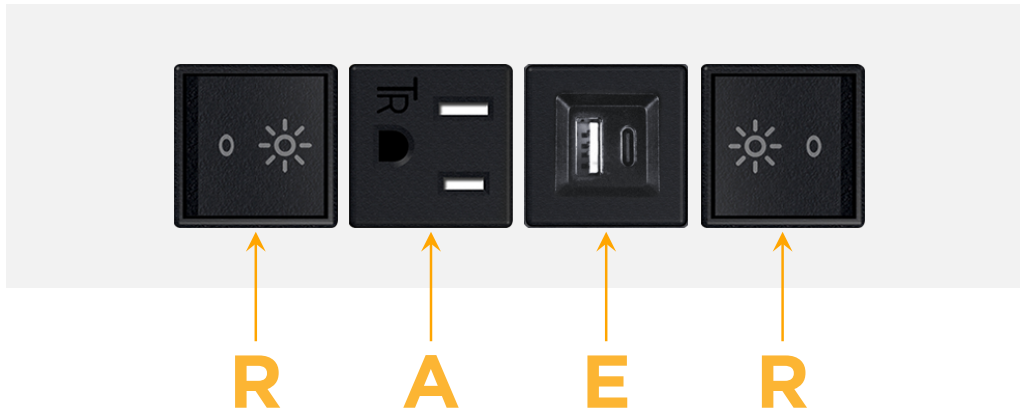

M-POWER-4T

AC POWER & DATA CONNECTIVITY SOLUTION

M-POWER-4T-RAER-WATP

Distributed by

Mormax Company, Inc.

8 Westchester Plaza

Elmsford, NY 10523

914-699-0101

sales@mormax.com

mormax.com

Metro Light & Power's line of power & data solutions offers sophisticated design elements combined with greater ease of installation. Streamlined and low-profile, enhanced by side-exiting cords, our outlets advance the industry with their cutting edge look and feel. We believe flexibility is key, and we provide a variety of mounting options, including the ability to mount in limited spaces. Our outlets are available in many finishes and configurations, in addition to a custom color and finish capability for our clients.

Trim Plate Finish: **WHITE (ABS)**

Custom Finishes Available

M-POWER-4T-RAER-WATP

Features:

Module/Port Options:

- **A** Tamper Resistant AC Receptacle
- **E** USB-A & USB-C (20W)
- **M** Double USB-A (Fast Charging Ports - 18W)
- **H** HDMI
- **6** CAT 6
- **12** RJ 12
- **X** Switched AC
- **Y** 3-Way Switch (Low Voltage)
- **V** USB-C (45W High Speed Charging Port)
- **S** USB-C (25W High Speed Charging Port)
- **R** Switched AC (Rocker Switch)
- **D** Dimmer Switch

Plug:

Supplied with Low Profile Flat 45° Angle 120 VAC Plug

Optional Standard Straight 120 VAC Plug

Optional Straight 120 VAC Pass-through Plug

- CLEAN, COMPACT DESIGN
- STREAMLINED
- LOW PROFILE
- SIDE-EXITING CORDS
- PLUG & PLAY
- 6' AC CORD & PLUG (FLAT PLUG STANDARD)
- CUSTOMIZABLE CONFIGURATIONS AND FINISHES
- UL LISTED FOR MOUNTING IN FURNITURE
- 15A