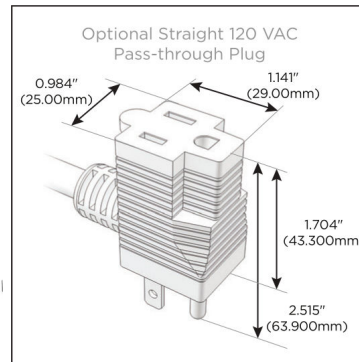

### Module/Port Options:

- A** Tamper Resistant AC Receptacle
- E** USB-A & USB-C (20W)
- M** Double USB-A (Fast Charging Ports - 18W)
- H** HDMI
- 6** CAT 6
- 12** RJ 12
- X** Switched AC
- Y** 3-Way Switch (Low Voltage)
- V** USB-C (45W High Speed Charging Port)
- S** USB-C (25W High Speed Charging Port)
- R** Switched AC (Rocker Switch)
- D** Dimmer Switch

### Plug:

Supplied with Low Profile Flat 45° Angle 120 VAC Plug

Optional Standard Straight 120 VAC Plug

Optional Straight 120 VAC Pass-through Plug

- CLEAN, COMPACT DESIGN
- STREAMLINED
- LOW PROFILE
- SIDE-EXITING CORDS
- PLUG & PLAY
- 6' AC CORD & PLUG (FLAT PLUG STANDARD)
- CUSTOMIZABLE CONFIGURATIONS AND FINISHES
- UL LISTED FOR MOUNTING IN FURNITURE
- 15A

# M-POWER-4T

AC POWER & DATA CONNECTIVITY SOLUTION

M-POWER-4T-RAER-WATP

Specs:

**Modules/Ports:**

- R** Switched AC (Rocker Switch)
- A** Tamper Resistant AC Receptacle
- E** USB-A & USB-C (20W)

**R A E**

Distributed by