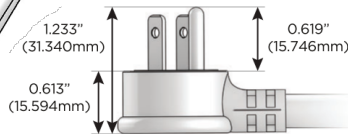

### Plug:

Supplied with Low Profile Flat 45° Angle 120 VAC Plug

Optional Standard Straight 120 VAC Plug

Optional Straight 120 VAC Pass-through Plug

- CLEAN, COMPACT DESIGN
- STREAMLINED
- LOW PROFILE
- SIDE-EXITING CORDS
- PLUG & PLAY
- 6' AC CORD & PLUG (FLAT PLUG STANDARD)
- CUSTOMIZABLE CONFIGURATIONS AND FINISHES
- UL LISTED FOR MOUNTING IN FURNITURE
- 15A

# M-POWER-4T

AC POWER & DATA CONNECTIVITY SOLUTION

M-POWER-4T-RAER-WATP

Specs:

**Modules/Ports:**

- R** Switched AC (Rocker Switch)
- A** Tamper Resistant AC Receptacle
- E** USB-A & USB-C (20W)

**R A E**

Distributed by