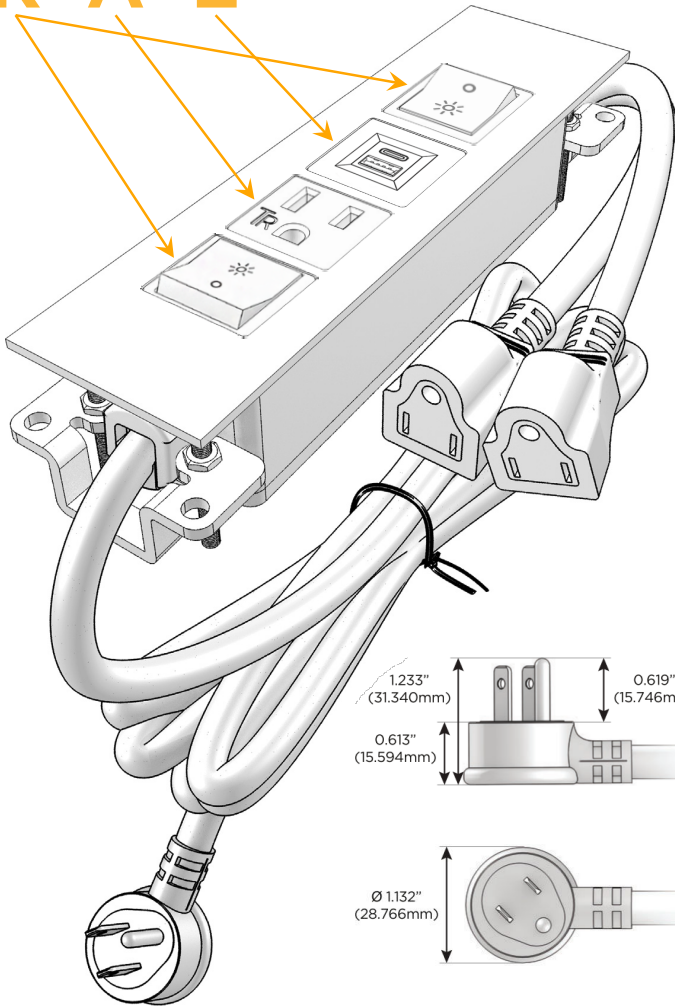

### Module/Port Options:

- A** Tamper Resistant AC Receptacle
- E** USB-A & USB-C (20W)
- M** Double USB-A (Fast Charging Ports - 18W)
- H** HDMI
- 6** CAT 6
- 12** RJ 12
- X** Switched AC
- Y** 3-Way Switch (Low Voltage)
- V** USB-C (45W High Speed Charging Port)
- S** USB-C (25W High Speed Charging Port)
- R** Switched AC (Rocker Switch)
- D** Dimmer Switch

### Plug:

Supplied with Low Profile Flat 45° Angle 120 VAC Plug

Optional Standard Straight 120 VAC Plug

Optional Straight 120 VAC Pass-through Plug

- CLEAN, COMPACT DESIGN
- STREAMLINED
- LOW PROFILE
- SIDE-EXITING CORDS
- PLUG & PLAY
- 6' AC CORD & PLUG (FLAT PLUG STANDARD)
- CUSTOMIZABLE CONFIGURATIONS AND FINISHES
- UL LISTED FOR MOUNTING IN FURNITURE
- 15A

# M-POWER-4T

AC POWER & DATA CONNECTIVITY SOLUTION

M-POWER-4T-RAER-WATP

Specs:

**Modules/Ports:**

- R** Switched AC (Rocker Switch)
- A** Tamper Resistant AC Receptacle
- E** USB-A & USB-C (20W)

**R A E**

Distributed by