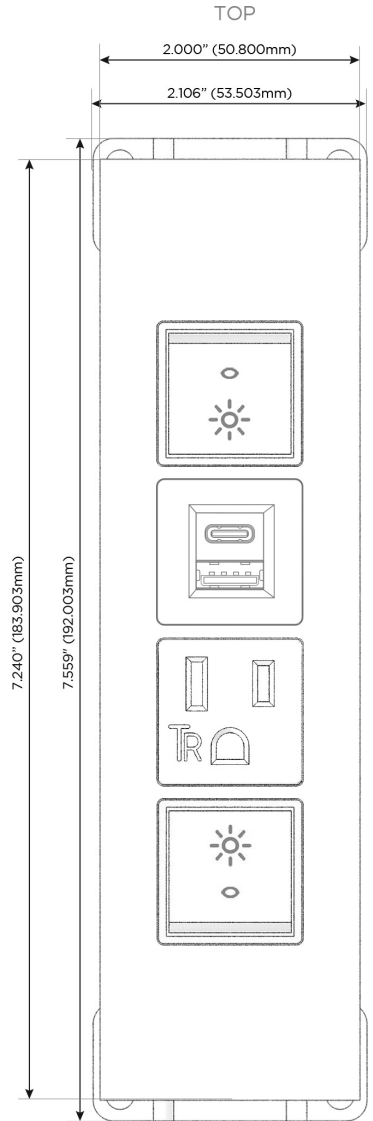

Trim Plate Finish: **STAINLESS STEEL BRUSHED**

Custom Finishes Available

M-POWER-4T-RAER-SS4TP

Features:

**Module/Port Options:**

- A** Tamper Resistant AC Receptacle
- E** USB-A & USB-C (20W)
- M** Double USB-A (Fast Charging Ports - 18W)
- H** HDMI
- 6** CAT 6
- 12** RJ 12
- X** Switched AC
- Y** 3-Way Switch (Low Voltage)
- V** USB-C (45W High Speed Charging Port)
- S** USB-C (25W High Speed Charging Port)
- R** Switched AC (Rocker Switch)
- D** Dimmer Switch

**Plug:**

Supplied with Low Profile Flat 45° Angle 120 VAC Plug

Optional Standard Straight 120 VAC Plug

Optional Straight 120 VAC Pass-through Plug

- CLEAN, COMPACT DESIGN
- STREAMLINED
- LOW PROFILE
- SIDE-EXITING CORDS
- PLUG & PLAY
- 6' AC CORD & PLUG (FLAT PLUG STANDARD)
- CUSTOMIZABLE CONFIGURATIONS AND FINISHES
- UL LISTED FOR MOUNTING IN FURNITURE
- 15A

# M-POWER-4T

AC POWER & DATA CONNECTIVITY SOLUTION

M-POWER-4T-RAER-SS4TP

Specs:

**Modules/Ports:**

- R** Switched AC (Rocker Switch)
- A** Tamper Resistant AC Receptacle
- E** USB-A & USB-C (20W)

**R A E**

Distributed by