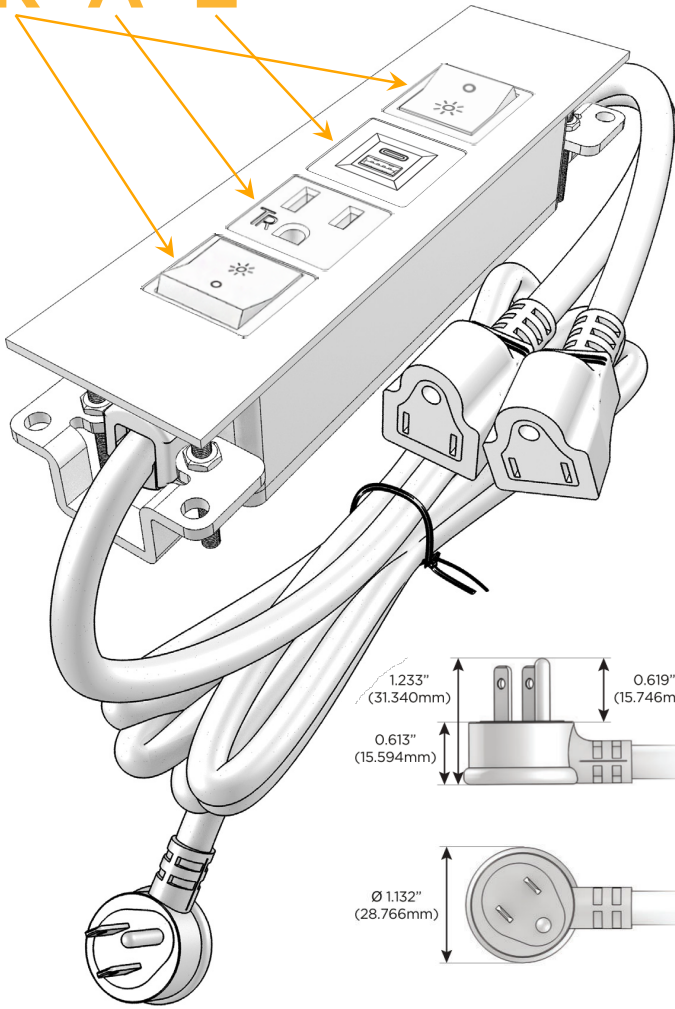

Trim Plate Finish: **STAINLESS STEEL BRUSHED**

Custom Finishes Available

M-POWER-4T-RAER-SS4TP

Features:

**Module/Port Options:**

- A** Tamper Resistant AC Receptacle
- E** USB-A & USB-C (20W)
- M** Double USB-A (Fast Charging Ports - 18W)
- H** HDMI
- 6** CAT 6
- 12** RJ 12
- X** Switched AC
- Y** 3-Way Switch (Low Voltage)
- V** USB-C (45W High Speed Charging Port)
- S** USB-C (25W High Speed Charging Port)
- R** Switched AC (Rocker Switch)
- D** Dimmer Switch

**Plug:**

Supplied with Low Profile Flat 45° Angle 120 VAC Plug

Optional Standard Straight 120 VAC Plug

Optional Straight 120 VAC Pass-through Plug

- CLEAN, COMPACT DESIGN
- STREAMLINED
- LOW PROFILE
- SIDE-EXITING CORDS
- PLUG & PLAY
- 6' AC CORD & PLUG (FLAT PLUG STANDARD)
- CUSTOMIZABLE CONFIGURATIONS AND FINISHES
- UL LISTED FOR MOUNTING IN FURNITURE
- 15A

# M-POWER-4T

AC POWER & DATA CONNECTIVITY SOLUTION

M-POWER-4T-RAER-SS4TP

Specs:

**Modules/Ports:**

- R** Switched AC (Rocker Switch)
- A** Tamper Resistant AC Receptacle
- E** USB-A & USB-C (20W)

**R A E**

Distributed by