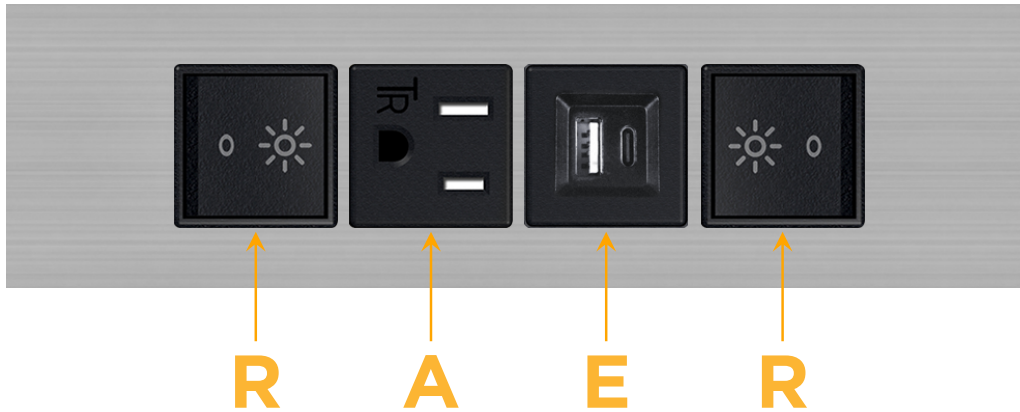

Trim Plate Finish: **STAINLESS STEEL BRUSHED**

Custom Finishes Available

M-POWER-4T-RAER-SS4TP

Features:

**Module/Port Options:**

- A** Tamper Resistant AC Receptacle
- E** USB-A & USB-C (20W)
- M** Double USB-A (Fast Charging Ports - 18W)
- H** HDMI
- 6** CAT 6
- 12** RJ 12
- X** Switched AC
- Y** 3-Way Switch (Low Voltage)
- V** USB-C (45W High Speed Charging Port)
- S** USB-C (25W High Speed Charging Port)
- R** Switched AC (Rocker Switch)
- D** Dimmer Switch

**Plug:**

Supplied with Low Profile Flat 45° Angle 120 VAC Plug

Optional Standard Straight 120 VAC Plug

Optional Straight 120 VAC Pass-through Plug

- CLEAN, COMPACT DESIGN
- STREAMLINED
- LOW PROFILE
- SIDE-EXITING CORDS
- PLUG & PLAY
- 6' AC CORD & PLUG (FLAT PLUG STANDARD)
- CUSTOMIZABLE CONFIGURATIONS AND FINISHES
- UL LISTED FOR MOUNTING IN FURNITURE
- 15A

# M-POWER-4T

AC POWER & DATA CONNECTIVITY SOLUTION

M-POWER-4T-RAER-SS4TP

Specs:

**Modules/Ports:**

- R** Switched AC (Rocker Switch)
- A** Tamper Resistant AC Receptacle
- E** USB-A & USB-C (20W)

**R A E**

Distributed by