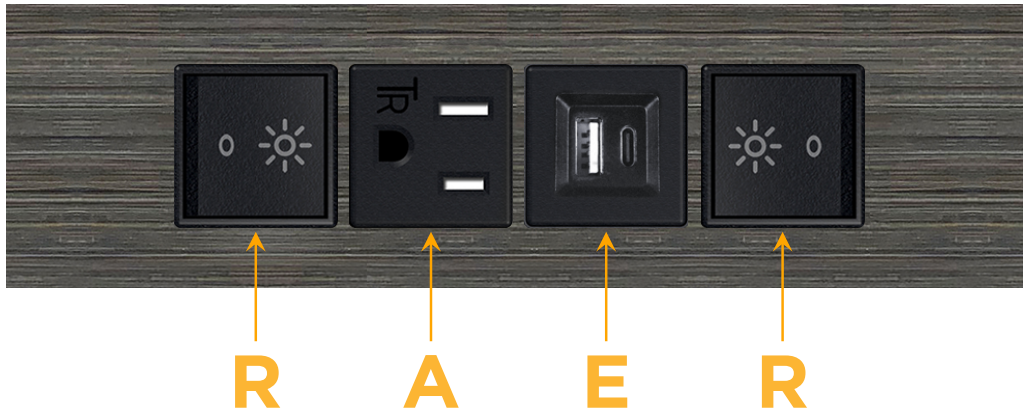

Trim Plate Finish: **GUNMETAL (ABS)**

Custom Finishes Available

M-POWER-4T-RAER-S3ATP

Features:

Module/Port Options:

- A** Tamper Resistant AC Receptacle
- E** USB-A & USB-C (20W)
- M** Double USB-A (Fast Charging Ports - 18W)
- H** HDMI
- 6** CAT 6
- 12** RJ 12
- X** Switched AC
- Y** 3-Way Switch (Low Voltage)
- V** USB-C (45W High Speed Charging Port)
- S** USB-C (25W High Speed Charging Port)
- R** Switched AC (Rocker Switch)
- D** Dimmer Switch

Plug:

Supplied with Low Profile Flat 45° Angle 120 VAC Plug

Optional Standard Straight 120 VAC Plug

Optional Straight 120 VAC Pass-through Plug

- CLEAN, COMPACT DESIGN
- STREAMLINED
- LOW PROFILE
- SIDE-EXITING CORDS
- PLUG & PLAY
- 6' AC CORD & PLUG (FLAT PLUG STANDARD)
- CUSTOMIZABLE CONFIGURATIONS AND FINISHES
- UL LISTED FOR MOUNTING IN FURNITURE
- 15A

M-POWER-4T

AC POWER & DATA CONNECTIVITY SOLUTION

M-POWER-4T-RAER-S3ATP

Specs:

Modules/Ports:

- R** Switched AC (Rocker Switch)
- A** Tamper Resistant AC Receptacle
- E** USB-A & USB-C (20W)

R A E

Distributed by