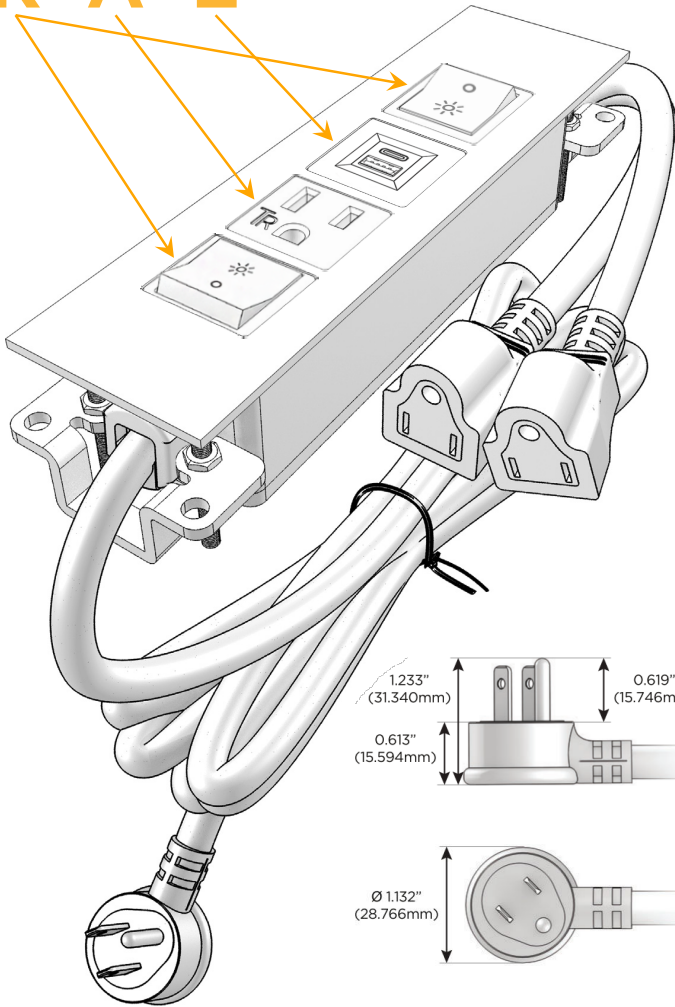

Trim Plate Finish: **GUNMETAL (ABS)**

Custom Finishes Available

M-POWER-4T-RAER-S3ATP

Features:

Module/Port Options:

- A** Tamper Resistant AC Receptacle
- E** USB-A & USB-C (20W)
- M** Double USB-A (Fast Charging Ports - 18W)
- H** HDMI
- 6** CAT 6
- 12** RJ 12
- X** Switched AC
- Y** 3-Way Switch (Low Voltage)
- V** USB-C (45W High Speed Charging Port)
- S** USB-C (25W High Speed Charging Port)
- R** Switched AC (Rocker Switch)
- D** Dimmer Switch

Plug:

Supplied with Low Profile Flat 45° Angle 120 VAC Plug

Optional Standard Straight 120 VAC Plug

Optional Straight 120 VAC Pass-through Plug

- CLEAN, COMPACT DESIGN
- STREAMLINED
- LOW PROFILE
- SIDE-EXITING CORDS
- PLUG & PLAY
- 6' AC CORD & PLUG (FLAT PLUG STANDARD)
- CUSTOMIZABLE CONFIGURATIONS AND FINISHES
- UL LISTED FOR MOUNTING IN FURNITURE
- 15A

M-POWER-4T

AC POWER & DATA CONNECTIVITY SOLUTION

M-POWER-4T-RAER-S3ATP

Specs:

Modules/Ports:

- R** Switched AC (Rocker Switch)
- A** Tamper Resistant AC Receptacle
- E** USB-A & USB-C (20W)

R A E

Distributed by