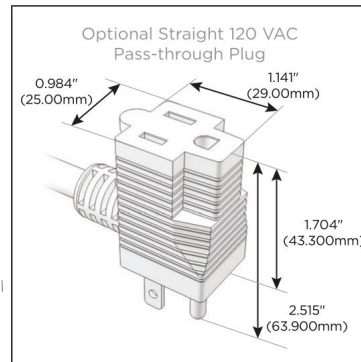

Plug:

Supplied with Low Profile Flat 45° Angle 120 VAC Plug

Optional Standard Straight 120 VAC Plug

Optional Straight 120 VAC Pass-through Plug

- CLEAN, COMPACT DESIGN
- STREAMLINED
- LOW PROFILE
- SIDE-EXITING CORDS
- PLUG & PLAY
- 6' AC CORD & PLUG (FLAT PLUG STANDARD)
- CUSTOMIZABLE CONFIGURATIONS AND FINISHES
- UL LISTED FOR MOUNTING IN FURNITURE
- 15A

M-POWER-4T

AC POWER & DATA CONNECTIVITY SOLUTION

M-POWER-4T-RAER-S3ATP

Specs:

Modules/Ports:

- R** Switched AC (Rocker Switch)
- A** Tamper Resistant AC Receptacle
- E** USB-A & USB-C (20W)

R A E

Distributed by