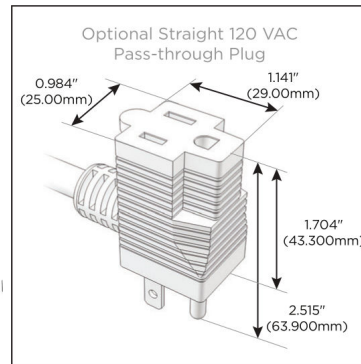

**Plug:**

Supplied with Low Profile Flat 45° Angle 120 VAC Plug

Optional Standard Straight 120 VAC Plug

Optional Straight 120 VAC Pass-through Plug

- CLEAN, COMPACT DESIGN
- STREAMLINED
- LOW PROFILE
- SIDE-EXITING CORDS
- PLUG & PLAY
- 6' AC CORD & PLUG (FLAT PLUG STANDARD)
- CUSTOMIZABLE CONFIGURATIONS AND FINISHES
- UL LISTED FOR MOUNTING IN FURNITURE
- 15A

# M-POWER-4T

AC POWER & DATA CONNECTIVITY SOLUTION

M-POWER-4T-RAER-CRATP

Specs:

**Modules/Ports:**

- R** Switched AC (Rocker Switch)
- A** Tamper Resistant AC Receptacle
- E** USB-A & USB-C (20W)

Distributed by