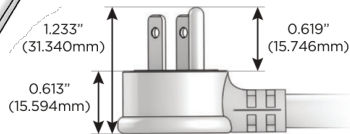

# M-POWER-4T

AC POWER & DATA CONNECTIVITY SOLUTION

M-POWER-4T-RAER-CRATP

Specs:

**Modules/Ports:**

- R** Switched AC (Rocker Switch)
- A** Tamper Resistant AC Receptacle
- E** USB-A & USB-C (20W)

Distributed by