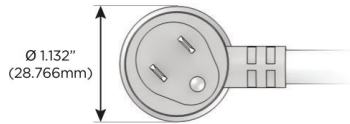

**Plug:**

Supplied with Low Profile Flat 45° Angle 120 VAC Plug

Optional Standard Straight 120 VAC Plug

Optional Straight 120 VAC Pass-through Plug

- CLEAN, COMPACT DESIGN
- STREAMLINED
- LOW PROFILE
- SIDE-EXITING CORDS
- PLUG & PLAY
- 6' AC CORD & PLUG (FLAT PLUG STANDARD)
- CUSTOMIZABLE CONFIGURATIONS AND FINISHES
- UL LISTED FOR MOUNTING IN FURNITURE
- 15A

# M-POWER-4T

AC POWER & DATA CONNECTIVITY SOLUTION

M-POWER-4T-RAER-CRATP

Specs:

**Modules/Ports:**

- R** Switched AC (Rocker Switch)
- A** Tamper Resistant AC Receptacle
- E** USB-A & USB-C (20W)

Distributed by