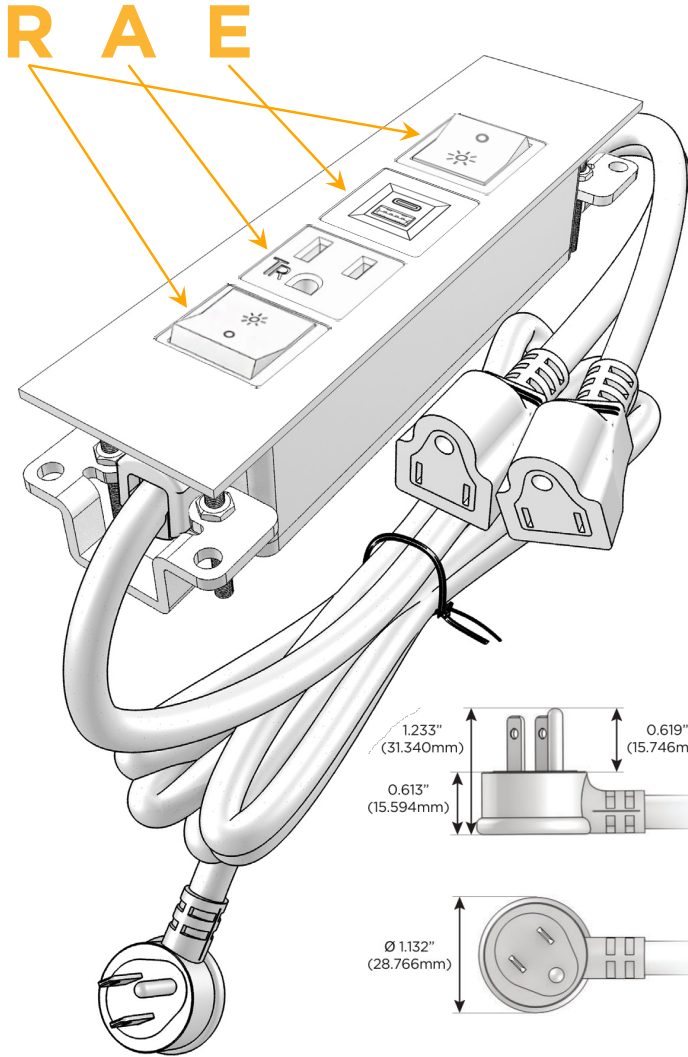

Trim Plate Finish: **CHROME (ABS)**

Custom Finishes Available

M-POWER-4T-RAER-CRATP

Features:

**Module/Port Options:**

- A** Tamper Resistant AC Receptacle
- E** USB-A & USB-C (20W)
- M** Double USB-A (Fast Charging Ports - 18W)
- H** HDMI
- 6** CAT 6
- 12** RJ 12
- X** Switched AC
- Y** 3-Way Switch (Low Voltage)
- V** USB-C (45W High Speed Charging Port)
- S** USB-C (25W High Speed Charging Port)
- R** Switched AC (Rocker Switch)
- D** Dimmer Switch

**Plug:**

Supplied with Low Profile Flat 45° Angle 120 VAC Plug

Optional Standard Straight 120 VAC Plug

Optional Straight 120 VAC Pass-through Plug

- CLEAN, COMPACT DESIGN
- STREAMLINED
- LOW PROFILE
- SIDE-EXITING CORDS
- PLUG & PLAY
- 6' AC CORD & PLUG (FLAT PLUG STANDARD)
- CUSTOMIZABLE CONFIGURATIONS AND FINISHES
- UL LISTED FOR MOUNTING IN FURNITURE
- 15A

# M-POWER-4T

AC POWER & DATA CONNECTIVITY SOLUTION

M-POWER-4T-RAER-CRATP

Specs:

**Modules/Ports:**

- R** Switched AC (Rocker Switch)
- A** Tamper Resistant AC Receptacle
- E** USB-A & USB-C (20W)

Distributed by