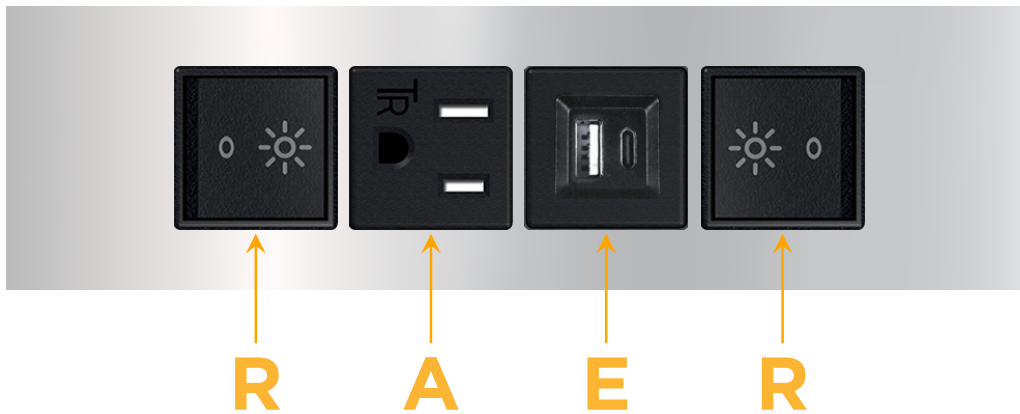

Trim Plate Finish: **CHROME (ABS)**

Custom Finishes Available

M-POWER-4T-RAER-CRATP

Features:

**Module/Port Options:**

- A** Tamper Resistant AC Receptacle
- E** USB-A & USB-C (20W)
- M** Double USB-A (Fast Charging Ports - 18W)
- H** HDMI
- 6** CAT 6
- 12** RJ 12
- X** Switched AC
- Y** 3-Way Switch (Low Voltage)
- V** USB-C (45W High Speed Charging Port)
- S** USB-C (25W High Speed Charging Port)
- R** Switched AC (Rocker Switch)
- D** Dimmer Switch

**Plug:**

Supplied with Low Profile Flat 45° Angle 120 VAC Plug

Optional Standard Straight 120 VAC Plug

Optional Straight 120 VAC Pass-through Plug

- CLEAN, COMPACT DESIGN
- STREAMLINED
- LOW PROFILE
- SIDE-EXITING CORDS
- PLUG & PLAY
- 6' AC CORD & PLUG (FLAT PLUG STANDARD)
- CUSTOMIZABLE CONFIGURATIONS AND FINISHES
- UL LISTED FOR MOUNTING IN FURNITURE
- 15A

# M-POWER-4T

AC POWER & DATA CONNECTIVITY SOLUTION

M-POWER-4T-RAER-CRATP

Specs:

**Modules/Ports:**

- R** Switched AC (Rocker Switch)
- A** Tamper Resistant AC Receptacle
- E** USB-A & USB-C (20W)

Distributed by