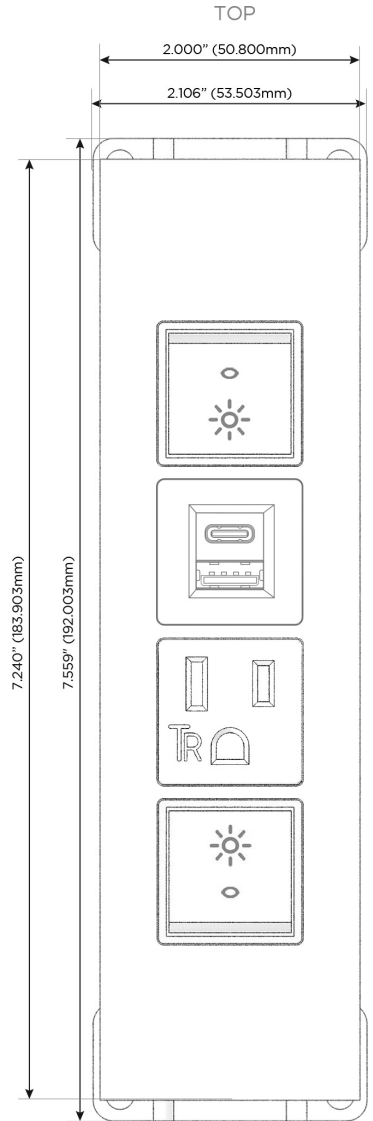

Trim Plate Finish: **SOLID BRASS**

Custom Finishes Available

M-POWER-4T-RAER-BRTP

Features:

**Module/Port Options:**

- A** Tamper Resistant AC Receptacle
- E** USB-A & USB-C (20W)
- M** Double USB-A (Fast Charging Ports - 18W)
- H** HDMI
- 6** CAT 6
- 12** RJ 12
- X** Switched AC
- Y** 3-Way Switch (Low Voltage)
- V** USB-C (45W High Speed Charging Port)
- S** USB-C (25W High Speed Charging Port)
- R** Switched AC (Rocker Switch)
- D** Dimmer Switch

**Plug:**

Supplied with Low Profile Flat 45° Angle 120 VAC Plug

Optional Standard Straight 120 VAC Plug

Optional Straight 120 VAC Pass-through Plug

- CLEAN, COMPACT DESIGN
- STREAMLINED
- LOW PROFILE
- SIDE-EXITING CORDS
- PLUG & PLAY
- 6' AC CORD & PLUG (FLAT PLUG STANDARD)
- CUSTOMIZABLE CONFIGURATIONS AND FINISHES
- UL LISTED FOR MOUNTING IN FURNITURE
- 15A

# M-POWER-4T

AC POWER & DATA CONNECTIVITY SOLUTION

M-POWER-4T-RAER-BRTP

Specs:

**Modules/Ports:**

- R** Switched AC (Rocker Switch)
- A** Tamper Resistant AC Receptacle
- E** USB-A & USB-C (20W)

**R A E**

Distributed by