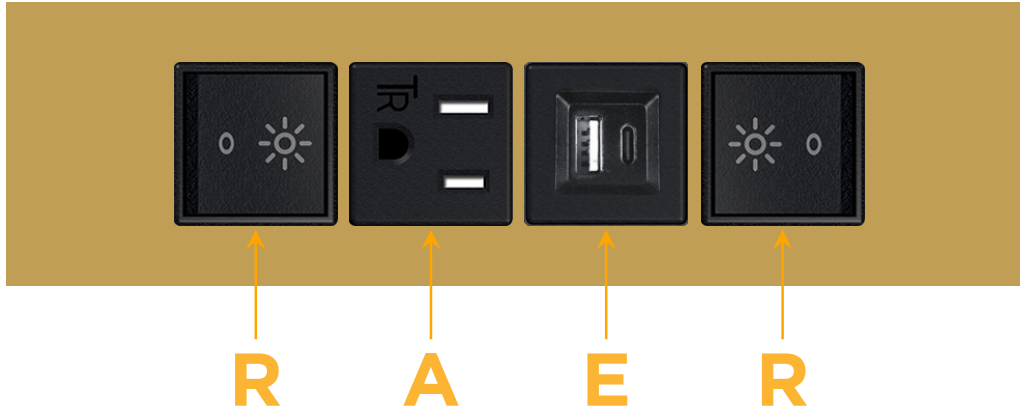

Trim Plate Finish: **SOLID BRASS**

Custom Finishes Available

M-POWER-4T-RAER-BRTP

Features:

**Module/Port Options:**

- A** Tamper Resistant AC Receptacle
- E** USB-A & USB-C (20W)
- M** Double USB-A (Fast Charging Ports - 18W)
- H** HDMI
- 6** CAT 6
- 12** RJ 12
- X** Switched AC
- Y** 3-Way Switch (Low Voltage)
- V** USB-C (45W High Speed Charging Port)
- S** USB-C (25W High Speed Charging Port)
- R** Switched AC (Rocker Switch)
- D** Dimmer Switch

**Plug:**

Supplied with Low Profile Flat 45° Angle 120 VAC Plug

Optional Standard Straight 120 VAC Plug

Optional Straight 120 VAC Pass-through Plug

- CLEAN, COMPACT DESIGN
- STREAMLINED
- LOW PROFILE
- SIDE-EXITING CORDS
- PLUG & PLAY
- 6' AC CORD & PLUG (FLAT PLUG STANDARD)
- CUSTOMIZABLE CONFIGURATIONS AND FINISHES
- UL LISTED FOR MOUNTING IN FURNITURE
- 15A

# M-POWER-4T

AC POWER & DATA CONNECTIVITY SOLUTION

M-POWER-4T-RAER-BRTP

Specs:

**Modules/Ports:**

- R** Switched AC (Rocker Switch)
- A** Tamper Resistant AC Receptacle
- E** USB-A & USB-C (20W)

**R A E**

Distributed by