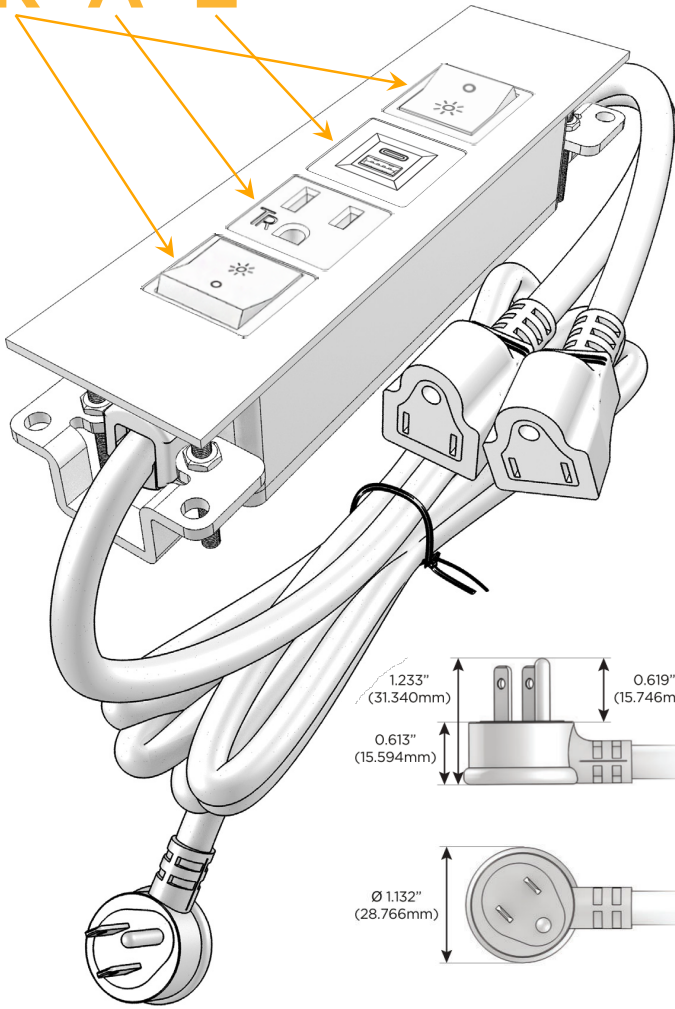

Trim Plate Finish: **SOLID BRASS**

Custom Finishes Available

M-POWER-4T-RAER-BRTP

Features:

**Module/Port Options:**

- A** Tamper Resistant AC Receptacle
- E** USB-A & USB-C (20W)
- M** Double USB-A (Fast Charging Ports - 18W)
- H** HDMI
- 6** CAT 6
- 12** RJ 12
- X** Switched AC
- Y** 3-Way Switch (Low Voltage)
- V** USB-C (45W High Speed Charging Port)
- S** USB-C (25W High Speed Charging Port)
- R** Switched AC (Rocker Switch)
- D** Dimmer Switch

**Plug:**

Supplied with Low Profile Flat 45° Angle 120 VAC Plug

Optional Standard Straight 120 VAC Plug

Optional Straight 120 VAC Pass-through Plug

- CLEAN, COMPACT DESIGN
- STREAMLINED
- LOW PROFILE
- SIDE-EXITING CORDS
- PLUG & PLAY
- 6' AC CORD & PLUG (FLAT PLUG STANDARD)
- CUSTOMIZABLE CONFIGURATIONS AND FINISHES
- UL LISTED FOR MOUNTING IN FURNITURE
- 15A

# M-POWER-4T

AC POWER & DATA CONNECTIVITY SOLUTION

M-POWER-4T-RAER-BRTP

Specs:

**Modules/Ports:**

- R** Switched AC (Rocker Switch)
- A** Tamper Resistant AC Receptacle
- E** USB-A & USB-C (20W)

**R A E**

Distributed by