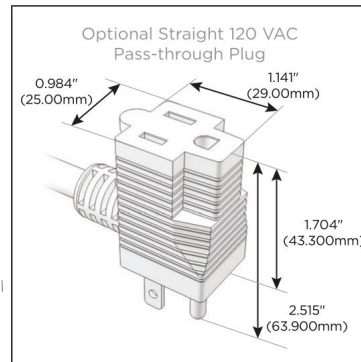

Trim Plate Finish: **BRASS (ABS)**

Custom Finishes Available

M-POWER-4T-RAER-BRATP

Features:

Module/Port Options:

- A** Tamper Resistant AC Receptacle
- E** USB-A & USB-C (20W)
- M** Double USB-A (Fast Charging Ports - 18W)
- H** HDMI
- 6** CAT 6
- 12** RJ 12
- X** Switched AC
- Y** 3-Way Switch (Low Voltage)
- V** USB-C (45W High Speed Charging Port)
- S** USB-C (25W High Speed Charging Port)
- R** Switched AC (Rocker Switch)
- D** Dimmer Switch

Plug:

Supplied with Low Profile Flat 45° Angle 120 VAC Plug

Optional Standard Straight 120 VAC Plug

Optional Straight 120 VAC Pass-through Plug

- CLEAN, COMPACT DESIGN
- STREAMLINED
- LOW PROFILE
- SIDE-EXITING CORDS
- PLUG & PLAY
- 6' AC CORD & PLUG (FLAT PLUG STANDARD)
- CUSTOMIZABLE CONFIGURATIONS AND FINISHES
- UL LISTED FOR MOUNTING IN FURNITURE
- 15A

M-POWER-4T

AC POWER & DATA CONNECTIVITY SOLUTION

M-POWER-4T-RAER-BRATP

Specs:

Modules/Ports:

- R** Switched AC (Rocker Switch)
- A** Tamper Resistant AC Receptacle
- E** USB-A & USB-C (20W)

R A E

Distributed by