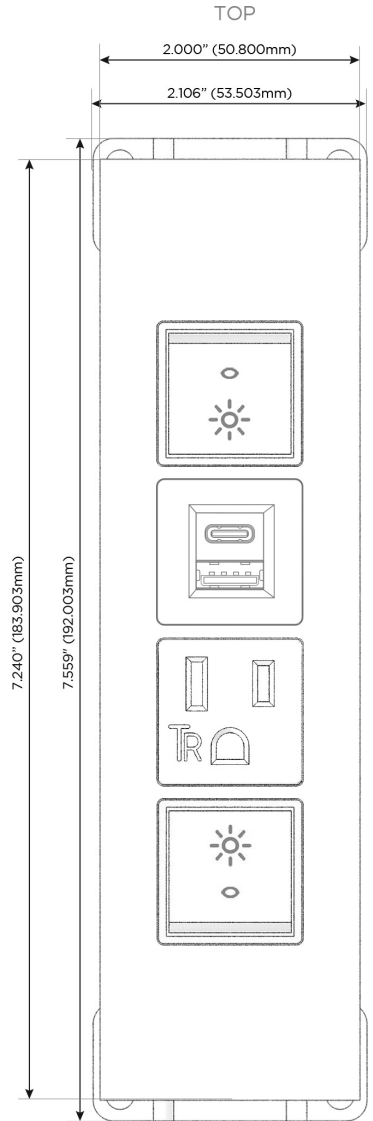

Trim Plate Finish: **BRASS (ABS)**

Custom Finishes Available

M-POWER-4T-RAER-BRATP

Features:

Module/Port Options:

- A** Tamper Resistant AC Receptacle
- E** USB-A & USB-C (20W)
- M** Double USB-A (Fast Charging Ports - 18W)
- H** HDMI
- 6** CAT 6
- 12** RJ 12
- X** Switched AC
- Y** 3-Way Switch (Low Voltage)
- V** USB-C (45W High Speed Charging Port)
- S** USB-C (25W High Speed Charging Port)
- R** Switched AC (Rocker Switch)
- D** Dimmer Switch

Plug:

Supplied with Low Profile Flat 45° Angle 120 VAC Plug

Optional Standard Straight 120 VAC Plug

Optional Straight 120 VAC Pass-through Plug

- CLEAN, COMPACT DESIGN
- STREAMLINED
- LOW PROFILE
- SIDE-EXITING CORDS
- PLUG & PLAY
- 6' AC CORD & PLUG (FLAT PLUG STANDARD)
- CUSTOMIZABLE CONFIGURATIONS AND FINISHES
- UL LISTED FOR MOUNTING IN FURNITURE
- 15A

M-POWER-4T

AC POWER & DATA CONNECTIVITY SOLUTION

M-POWER-4T-RAER-BRATP

Specs:

Modules/Ports:

- R** Switched AC (Rocker Switch)
- A** Tamper Resistant AC Receptacle
- E** USB-A & USB-C (20W)

R A E

Distributed by