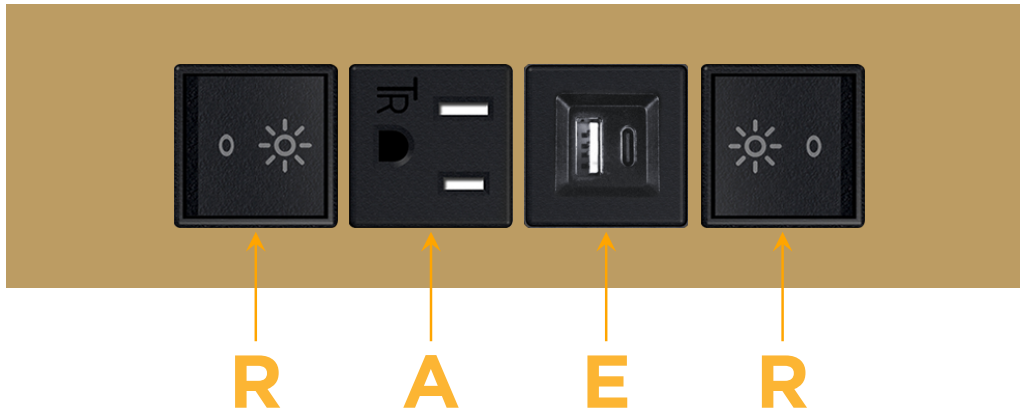

Trim Plate Finish: **BRASS (ABS)**

Custom Finishes Available

M-POWER-4T-RAER-BRATP

Features:

Module/Port Options:

- A** Tamper Resistant AC Receptacle
- E** USB-A & USB-C (20W)
- M** Double USB-A (Fast Charging Ports - 18W)
- H** HDMI
- 6** CAT 6
- 12** RJ 12
- X** Switched AC
- Y** 3-Way Switch (Low Voltage)
- V** USB-C (45W High Speed Charging Port)
- S** USB-C (25W High Speed Charging Port)
- R** Switched AC (Rocker Switch)
- D** Dimmer Switch

Plug:

Supplied with Low Profile Flat 45° Angle 120 VAC Plug

Optional Standard Straight 120 VAC Plug

Optional Straight 120 VAC Pass-through Plug

- CLEAN, COMPACT DESIGN
- STREAMLINED
- LOW PROFILE
- SIDE-EXITING CORDS
- PLUG & PLAY
- 6' AC CORD & PLUG (FLAT PLUG STANDARD)
- CUSTOMIZABLE CONFIGURATIONS AND FINISHES
- UL LISTED FOR MOUNTING IN FURNITURE
- 15A

M-POWER-4T

AC POWER & DATA CONNECTIVITY SOLUTION

M-POWER-4T-RAER-BRATP

Specs:

Modules/Ports:

- R** Switched AC (Rocker Switch)
- A** Tamper Resistant AC Receptacle
- E** USB-A & USB-C (20W)

R A E

Distributed by