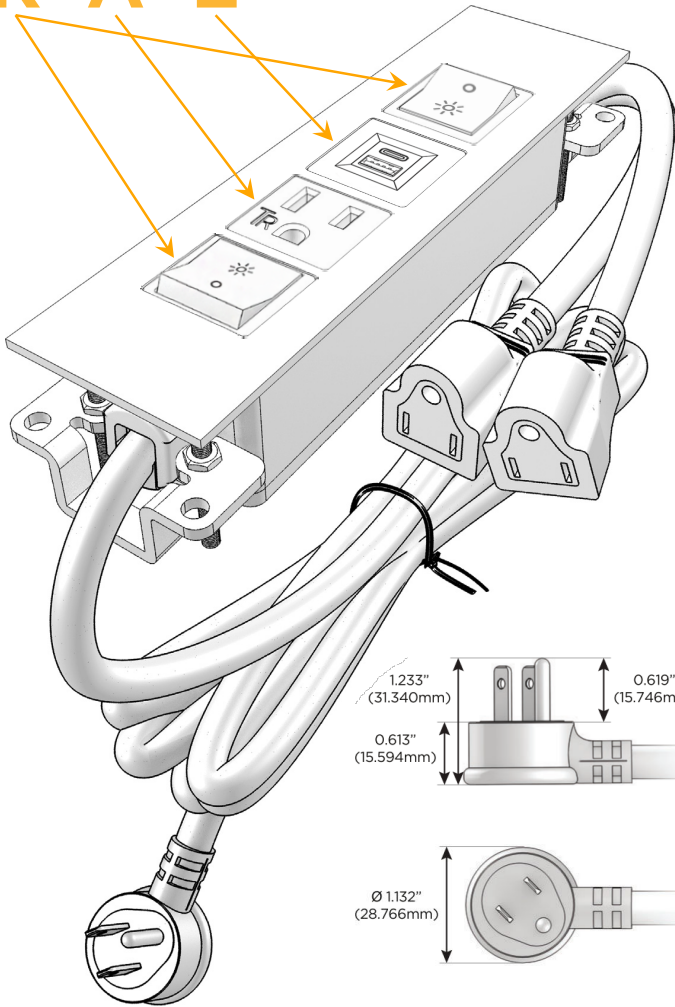

Trim Plate Finish: **BRASS (ABS)**

Custom Finishes Available

M-POWER-4T-RAER-BRATP

Features:

Module/Port Options:

- A** Tamper Resistant AC Receptacle
- E** USB-A & USB-C (20W)
- M** Double USB-A (Fast Charging Ports - 18W)
- H** HDMI
- 6** CAT 6
- 12** RJ 12
- X** Switched AC
- Y** 3-Way Switch (Low Voltage)
- V** USB-C (45W High Speed Charging Port)
- S** USB-C (25W High Speed Charging Port)
- R** Switched AC (Rocker Switch)
- D** Dimmer Switch

Plug:

Supplied with Low Profile Flat 45° Angle 120 VAC Plug

Optional Standard Straight 120 VAC Plug

Optional Straight 120 VAC Pass-through Plug

- CLEAN, COMPACT DESIGN
- STREAMLINED
- LOW PROFILE
- SIDE-EXITING CORDS
- PLUG & PLAY
- 6' AC CORD & PLUG (FLAT PLUG STANDARD)
- CUSTOMIZABLE CONFIGURATIONS AND FINISHES
- UL LISTED FOR MOUNTING IN FURNITURE
- 15A

M-POWER-4T

AC POWER & DATA CONNECTIVITY SOLUTION

M-POWER-4T-RAER-BRATP

Specs:

Modules/Ports:

- R** Switched AC (Rocker Switch)
- A** Tamper Resistant AC Receptacle
- E** USB-A & USB-C (20W)

R A E

Distributed by