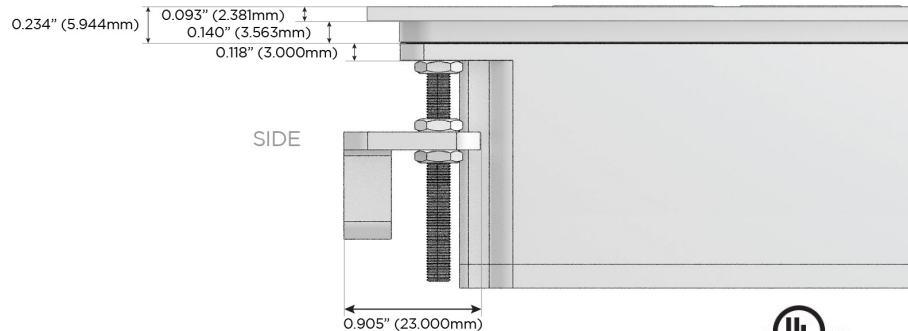

M-POWER-4T

AC POWER & DATA CONNECTIVITY SOLUTION

M-POWER-4T-RAER-BRATP

Specs:

Modules/Ports:

- R** Switched AC (Rocker Switch)
- A** Tamper Resistant AC Receptacle
- E** USB-A & USB-C (20W)

R A E

Distributed by