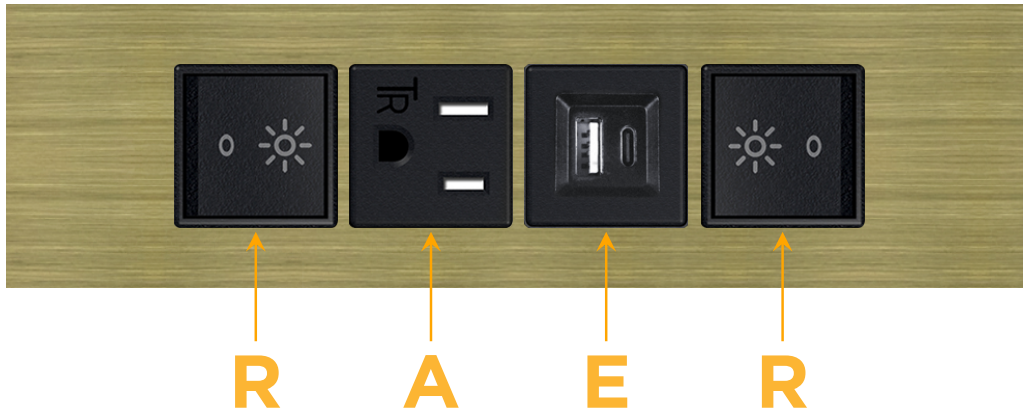

Trim Plate Finish: **BRASS ANTIQUED (ABS)**

Custom Finishes Available

M-POWER-4T-RAER-BRAATP

Features:

Module/Port Options:

- A** Tamper Resistant AC Receptacle
- E** USB-A & USB-C (20W)
- M** Double USB-A (Fast Charging Ports - 18W)
- H** HDMI
- 6** CAT 6
- 12** RJ 12
- X** Switched AC
- Y** 3-Way Switch (Low Voltage)
- V** USB-C (45W High Speed Charging Port)
- S** USB-C (25W High Speed Charging Port)
- R** Switched AC (Rocker Switch)
- D** Dimmer Switch

Plug:

Supplied with Low Profile Flat 45° Angle 120 VAC Plug

Optional Standard Straight 120 VAC Plug

Optional Straight 120 VAC Pass-through Plug

- CLEAN, COMPACT DESIGN
- STREAMLINED
- LOW PROFILE
- SIDE-EXITING CORDS
- PLUG & PLAY
- 6' AC CORD & PLUG (FLAT PLUG STANDARD)
- CUSTOMIZABLE CONFIGURATIONS AND FINISHES
- UL LISTED FOR MOUNTING IN FURNITURE
- 15A

M-POWER-4T

AC POWER & DATA CONNECTIVITY SOLUTION

M-POWER-4T-RAER-BRAATP

Specs:

Modules/Ports:

- R** Switched AC (Rocker Switch)
- A** Tamper Resistant AC Receptacle
- E** USB-A & USB-C (20W)

Distributed by

Mormax Company, Inc.