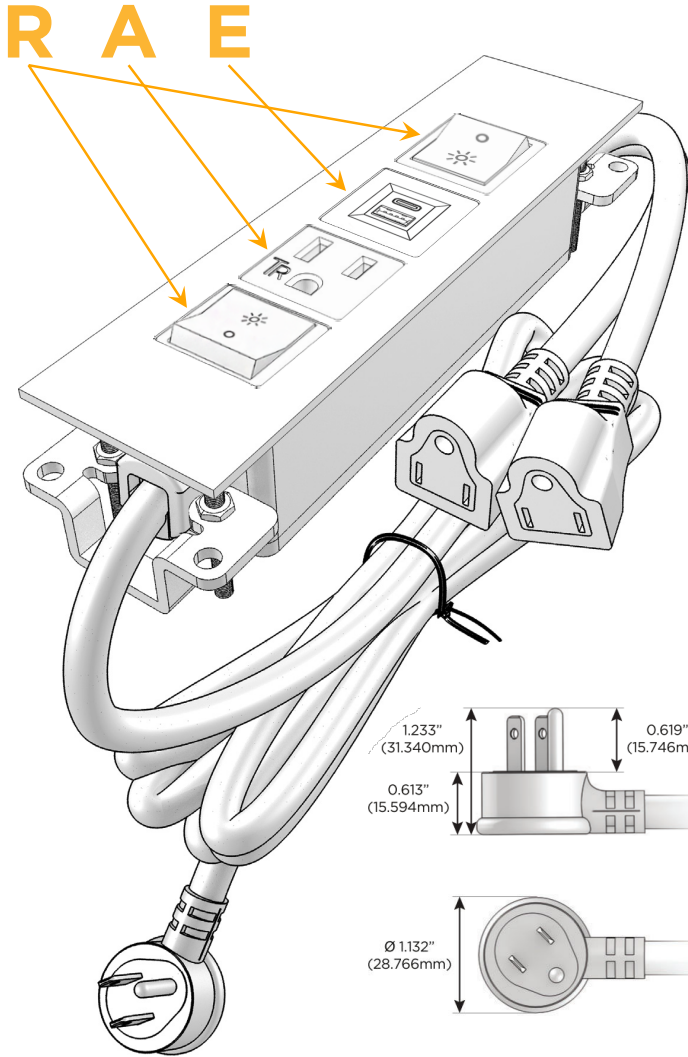

Trim Plate Finish: **BRASS ANTIQUED (ABS)**

Custom Finishes Available

M-POWER-4T-RAER-BRAATP

Features:

Module/Port Options:

- A** Tamper Resistant AC Receptacle
- E** USB-A & USB-C (20W)
- M** Double USB-A (Fast Charging Ports - 18W)
- H** HDMI
- 6** CAT 6
- 12** RJ 12
- X** Switched AC
- Y** 3-Way Switch (Low Voltage)
- V** USB-C (45W High Speed Charging Port)
- S** USB-C (25W High Speed Charging Port)
- R** Switched AC (Rocker Switch)
- D** Dimmer Switch

Plug:

Supplied with Low Profile Flat 45° Angle 120 VAC Plug

Optional Standard Straight 120 VAC Plug

Optional Straight 120 VAC Pass-through Plug

- CLEAN, COMPACT DESIGN
- STREAMLINED
- LOW PROFILE
- SIDE-EXITING CORDS
- PLUG & PLAY
- 6' AC CORD & PLUG (FLAT PLUG STANDARD)
- CUSTOMIZABLE CONFIGURATIONS AND FINISHES
- UL LISTED FOR MOUNTING IN FURNITURE
- 15A

M-POWER-4T

AC POWER & DATA CONNECTIVITY SOLUTION

M-POWER-4T-RAER-BRAATP

Specs:

Modules/Ports:

- R** Switched AC (Rocker Switch)
- A** Tamper Resistant AC Receptacle
- E** USB-A & USB-C (20W)

Distributed by

Mormax Company, Inc.