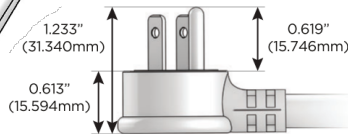

M-POWER-4T

AC POWER & DATA CONNECTIVITY SOLUTION

M-POWER-4T-RAER-BRAATP

Specs:

Modules/Ports:

- R** Switched AC (Rocker Switch)
- A** Tamper Resistant AC Receptacle
- E** USB-A & USB-C (20W)

Distributed by

Mormax Company, Inc.