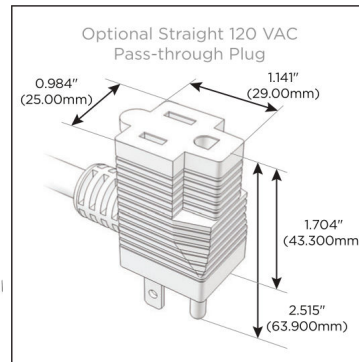

Trim Plate Finish: **BRASS ANTIQUED (ABS)**

Custom Finishes Available

M-POWER-4T-RAER-BRAATP

Features:

Module/Port Options:

- A** Tamper Resistant AC Receptacle
- E** USB-A & USB-C (20W)
- M** Double USB-A (Fast Charging Ports - 18W)
- H** HDMI
- 6** CAT 6
- 12** RJ 12
- X** Switched AC
- Y** 3-Way Switch (Low Voltage)
- V** USB-C (45W High Speed Charging Port)
- S** USB-C (25W High Speed Charging Port)
- R** Switched AC (Rocker Switch)
- D** Dimmer Switch

Plug:

Supplied with Low Profile Flat 45° Angle 120 VAC Plug

Optional Standard Straight 120 VAC Plug

Optional Straight 120 VAC Pass-through Plug

- CLEAN, COMPACT DESIGN
- STREAMLINED
- LOW PROFILE
- SIDE-EXITING CORDS
- PLUG & PLAY
- 6' AC CORD & PLUG (FLAT PLUG STANDARD)
- CUSTOMIZABLE CONFIGURATIONS AND FINISHES
- UL LISTED FOR MOUNTING IN FURNITURE
- 15A

M-POWER-4T

AC POWER & DATA CONNECTIVITY SOLUTION

M-POWER-4T-RAER-BRAATP

Specs:

Modules/Ports:

- R** Switched AC (Rocker Switch)
- A** Tamper Resistant AC Receptacle
- E** USB-A & USB-C (20W)

Distributed by

Mormax Company, Inc.