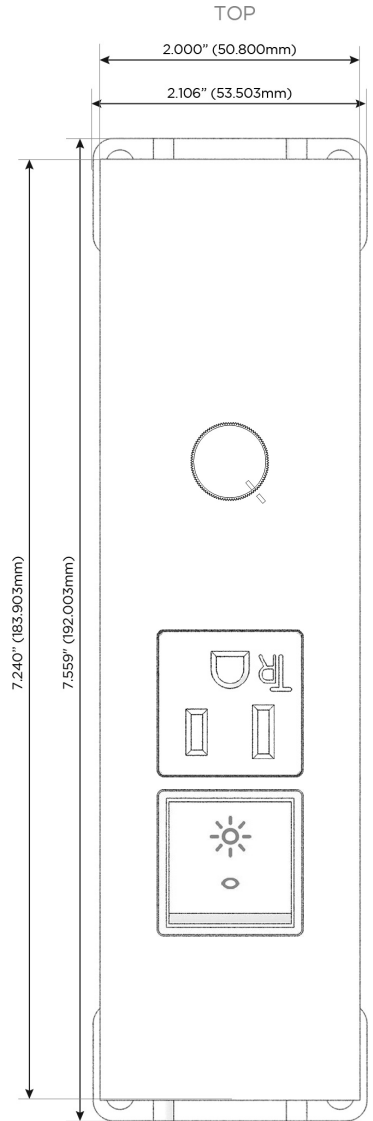

Trim Plate Finish: **BRASS ANTIQUED (ZINC/STEEL)**

Custom Finishes Available

M-POWER-4T-RAD-BRASP

Features:

Module/Port Options:

- A** Tamper Resistant AC Receptacle
- E** USB-A & USB-C (20W)
- M** Double USB-A (Fast Charging Ports - 18W)
- H** HDMI
- 6** CAT 6
- 12** RJ 12
- X** Switched AC
- Y** 3-Way Switch (Low Voltage)
- V** USB-C (45W High Speed Charging Port)
- S** USB-C (25W High Speed Charging Port)
- R** Switched AC (Rocker Switch)
- D** Dimmer Switch

Plug:

Supplied with Low Profile Flat 45° Angle 120 VAC Plug

Optional Standard Straight 120 VAC Plug

Optional Straight 120 VAC Pass-through Plug

- CLEAN, COMPACT DESIGN
- STREAMLINED
- LOW PROFILE
- SIDE-EXITING CORDS
- PLUG & PLAY
- 6' AC CORD & PLUG (FLAT PLUG STANDARD)
- CUSTOMIZABLE CONFIGURATIONS AND FINISHES
- ETL LISTED FOR MOUNTING IN FURNITURE
- 15A

M-POWER-4T

AC POWER & DATA CONNECTIVITY SOLUTION

M-POWER-4T-RAD-BRASP

Specs:

Modules/Ports:

- R** Switched AC (Rocker Switch)
- A** Tamper Resistant AC Receptacle
- D** Dimmer Switch

R A D

Distributed by