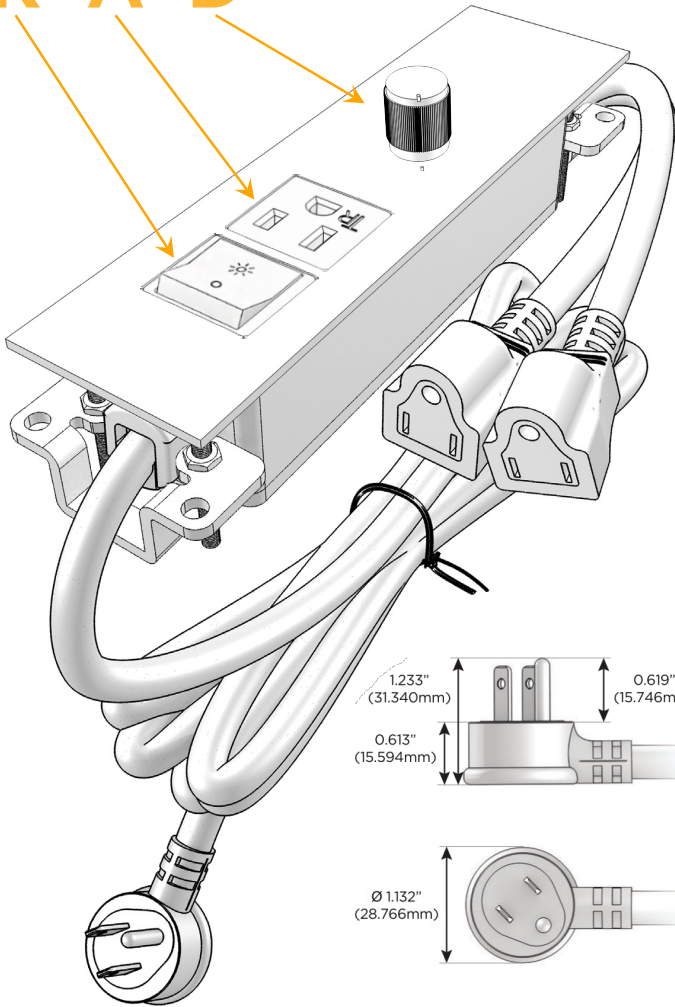

Trim Plate Finish: **BRASS ANTIQUED (ZINC/STEEL)**

Custom Finishes Available

M-POWER-4T-RAD-BRASP

Features:

Module/Port Options:

- A** Tamper Resistant AC Receptacle
- E** USB-A & USB-C (20W)
- M** Double USB-A (Fast Charging Ports - 18W)
- H** HDMI
- 6** CAT 6
- 12** RJ 12
- X** Switched AC
- Y** 3-Way Switch (Low Voltage)
- V** USB-C (45W High Speed Charging Port)
- S** USB-C (25W High Speed Charging Port)
- R** Switched AC (Rocker Switch)
- D** Dimmer Switch

Plug:

Supplied with Low Profile Flat 45° Angle 120 VAC Plug

Optional Standard Straight 120 VAC Plug

Optional Straight 120 VAC Pass-through Plug

- CLEAN, COMPACT DESIGN
- STREAMLINED
- LOW PROFILE
- SIDE-EXITING CORDS
- PLUG & PLAY
- 6' AC CORD & PLUG (FLAT PLUG STANDARD)
- CUSTOMIZABLE CONFIGURATIONS AND FINISHES
- ETL LISTED FOR MOUNTING IN FURNITURE
- 15A

M-POWER-4T

AC POWER & DATA CONNECTIVITY SOLUTION

M-POWER-4T-RAD-BRASP

Specs:

Modules/Ports:

- R** Switched AC (Rocker Switch)
- A** Tamper Resistant AC Receptacle
- D** Dimmer Switch

R A D

Distributed by