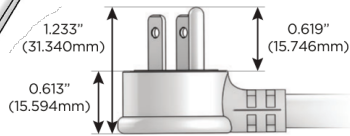

Plug:

Supplied with Low Profile Flat 45° Angle 120 VAC Plug

Optional Standard Straight 120 VAC Plug

Optional Straight 120 VAC Pass-through Plug

- CLEAN, COMPACT DESIGN
- STREAMLINED
- LOW PROFILE
- SIDE-EXITING CORDS
- PLUG & PLAY
- 6' AC CORD & PLUG (FLAT PLUG STANDARD)
- CUSTOMIZABLE CONFIGURATIONS AND FINISHES
- ETL LISTED FOR MOUNTING IN FURNITURE
- 15A

M-POWER-4T

AC POWER & DATA CONNECTIVITY SOLUTION

M-POWER-4T-RAD-BRASP

Specs:

Modules/Ports:

- R** Switched AC (Rocker Switch)
- A** Tamper Resistant AC Receptacle
- D** Dimmer Switch

R A D

Distributed by