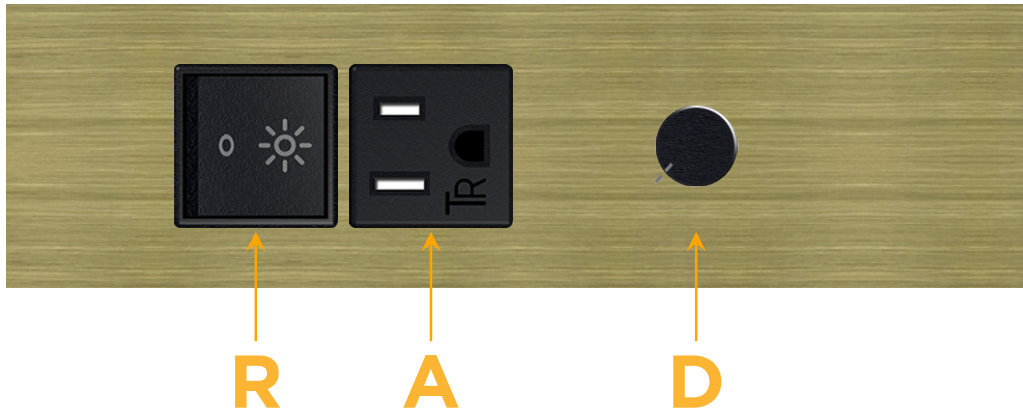

Trim Plate Finish: **BRASS ANTIQUED (ZINC/STEEL)**

Custom Finishes Available

M-POWER-4T-RAD-BRASP

Features:

Module/Port Options:

- A** Tamper Resistant AC Receptacle
- E** USB-A & USB-C (20W)
- M** Double USB-A (Fast Charging Ports - 18W)
- H** HDMI
- 6** CAT 6
- 12** RJ 12
- X** Switched AC
- Y** 3-Way Switch (Low Voltage)
- V** USB-C (45W High Speed Charging Port)
- S** USB-C (25W High Speed Charging Port)
- R** Switched AC (Rocker Switch)
- D** Dimmer Switch

Plug:

Supplied with Low Profile Flat 45° Angle 120 VAC Plug

Optional Standard Straight 120 VAC Plug

Optional Straight 120 VAC Pass-through Plug

- CLEAN, COMPACT DESIGN
- STREAMLINED
- LOW PROFILE
- SIDE-EXITING CORDS
- PLUG & PLAY
- 6' AC CORD & PLUG (FLAT PLUG STANDARD)
- CUSTOMIZABLE CONFIGURATIONS AND FINISHES
- ETL LISTED FOR MOUNTING IN FURNITURE
- 15A

M-POWER-4T

AC POWER & DATA CONNECTIVITY SOLUTION

M-POWER-4T-RAD-BRASP

Specs:

Modules/Ports:

- R** Switched AC (Rocker Switch)
- A** Tamper Resistant AC Receptacle
- D** Dimmer Switch

R A D

Distributed by