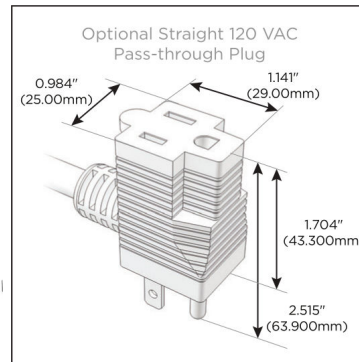

Trim Plate Finish: **BRASS ANTIQUED (ZINC/STEEL)**

Custom Finishes Available

M-POWER-4T-RAD-BRASP

Features:

Module/Port Options:

- A** Tamper Resistant AC Receptacle
- E** USB-A & USB-C (20W)
- M** Double USB-A (Fast Charging Ports - 18W)
- H** HDMI
- 6** CAT 6
- 12** RJ 12
- X** Switched AC
- Y** 3-Way Switch (Low Voltage)
- V** USB-C (45W High Speed Charging Port)
- S** USB-C (25W High Speed Charging Port)
- R** Switched AC (Rocker Switch)
- D** Dimmer Switch

Plug:

Supplied with Low Profile Flat 45° Angle 120 VAC Plug

Optional Standard Straight 120 VAC Plug

Optional Straight 120 VAC Pass-through Plug

- CLEAN, COMPACT DESIGN
- STREAMLINED
- LOW PROFILE
- SIDE-EXITING CORDS
- PLUG & PLAY
- 6' AC CORD & PLUG (FLAT PLUG STANDARD)
- CUSTOMIZABLE CONFIGURATIONS AND FINISHES
- ETL LISTED FOR MOUNTING IN FURNITURE
- 15A

M-POWER-4T

AC POWER & DATA CONNECTIVITY SOLUTION

M-POWER-4T-RAD-BRASP

Specs:

Modules/Ports:

- R** Switched AC (Rocker Switch)
- A** Tamper Resistant AC Receptacle
- D** Dimmer Switch

R A D

Distributed by