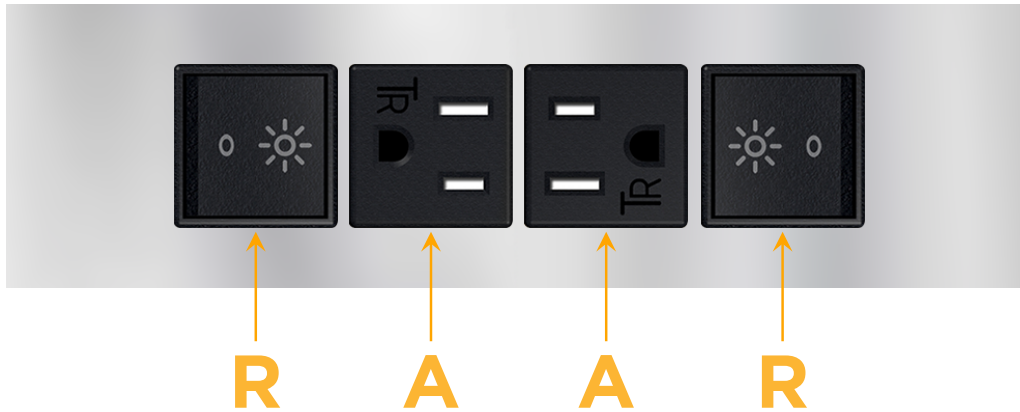

M-POWER-4T

AC POWER & DATA CONNECTIVITY SOLUTION

M-POWER-4T-RAAR-SS8TP

Distributed by

Mormax Company, Inc.

8 Westchester Plaza

Elmsford, NY 10523

914-699-0101

sales@mormax.com

mormax.com

Metro Light & Power's line of power & data solutions offers sophisticated design elements combined with greater ease of installation. Streamlined and low-profile, enhanced by side-exiting cords, our outlets advance the industry with their cutting edge look and feel. We believe flexibility is key, and we provide a variety of mounting options, including the ability to mount in limited spaces. Our outlets are available in many finishes and configurations, in addition to a custom color and finish capability for our clients.

Trim Plate Finish: **STAINLESS STEEL MIRROR FINISH**

Custom Finishes Available

M-POWER-4T-RAAR-SS8TP

Features:

Module/Port Options:

- **A** Tamper Resistant AC Receptacle
- **E** USB-A & USB-C (20W)
- **M** Double USB-A (Fast Charging Ports - 18W)
- **H** HDMI
- **6** CAT 6
- **12** RJ 12
- **X** Switched AC
- **Y** 3-Way Switch (Low Voltage)
- **V** USB-C (45W High Speed Charging Port)
- **S** USB-C (25W High Speed Charging Port)
- **R** Switched AC (Rocker Switch)
- **D** Dimmer Switch

Plug:

Supplied with Low Profile Flat 45° Angle 120 VAC Plug

Optional Standard Straight 120 VAC Plug

Optional Straight 120 VAC Pass-through Plug

- CLEAN, COMPACT DESIGN
- STREAMLINED
- LOW PROFILE
- SIDE-EXITING CORDS
- PLUG & PLAY
- 6' AC CORD & PLUG (FLAT PLUG STANDARD)
- CUSTOMIZABLE CONFIGURATIONS AND FINISHES
- UL LISTED FOR MOUNTING IN FURNITURE
- 15A