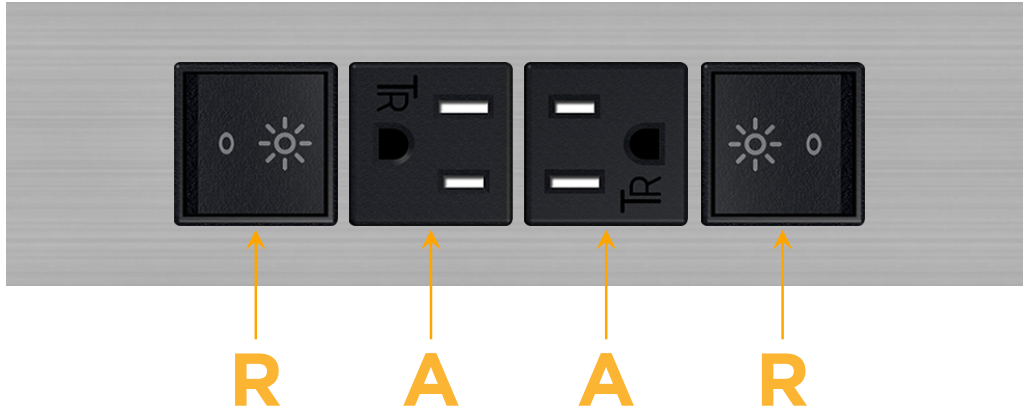

M-POWER-4T

AC POWER & DATA CONNECTIVITY SOLUTION

M-POWER-4T-RAAR-SS4ATP

Distributed by

Mormax Company, Inc.

8 Westchester Plaza

Elmsford, NY 10523

914-699-0101

sales@mormax.com

mormax.com

Metro Light & Power's line of power & data solutions offers sophisticated design elements combined with greater ease of installation. Streamlined and low-profile, enhanced by side-exiting cords, our outlets advance the industry with their cutting edge look and feel. We believe flexibility is key, and we provide a variety of mounting options, including the ability to mount in limited spaces. Our outlets are available in many finishes and configurations, in addition to a custom color and finish capability for our clients.

Trim Plate Finish: **BRUSHED STAINLESS (ABS)**

Custom Finishes Available

M-POWER-4T-RAAR-SS4ATP

Features:

Module/Port Options:

- **A** Tamper Resistant AC Receptacle
- **E** USB-A & USB-C (20W)
- **M** Double USB-A (Fast Charging Ports - 18W)
- **H** HDMI
- **6** CAT 6
- **12** RJ 12
- **X** Switched AC
- **Y** 3-Way Switch (Low Voltage)
- **V** USB-C (45W High Speed Charging Port)
- **S** USB-C (25W High Speed Charging Port)
- **R** Switched AC (Rocker Switch)
- **D** Dimmer Switch

Plug:

Supplied with Low Profile Flat 45° Angle 120 VAC Plug

Optional Standard Straight 120 VAC Plug

Optional Straight 120 VAC Pass-through Plug

- CLEAN, COMPACT DESIGN
- STREAMLINED
- LOW PROFILE
- SIDE-EXITING CORDS
- PLUG & PLAY
- 6' AC CORD & PLUG (FLAT PLUG STANDARD)
- CUSTOMIZABLE CONFIGURATIONS AND FINISHES
- UL LISTED FOR MOUNTING IN FURNITURE
- 15A