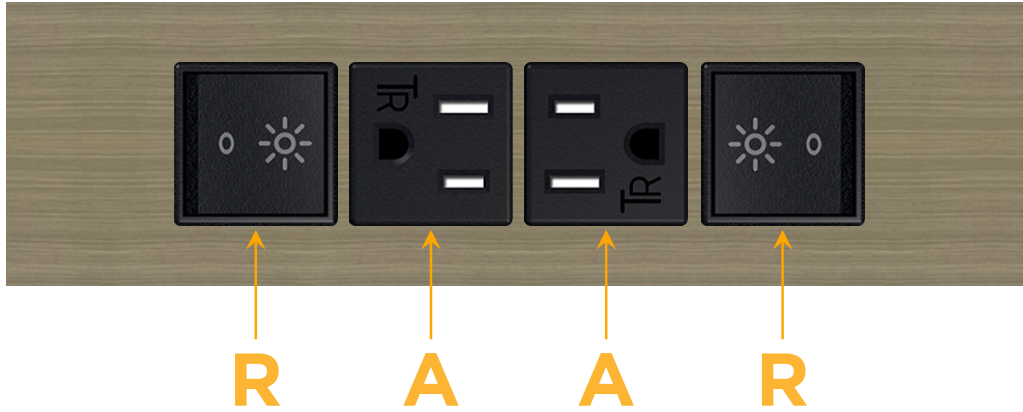

Trim Plate Finish: **ANTIQUED ARCHITECTURAL BRONZE (ABS)**

Custom Finishes Available

M-POWER-4T-RAAR-BZ5AATP

Features:

**Module/Port Options:**

- A** Tamper Resistant AC Receptacle
- E** USB-A & USB-C (20W)
- M** Double USB-A (Fast Charging Ports - 18W)
- H** HDMI
- 6** CAT 6
- 12** RJ 12
- X** Switched AC
- Y** 3-Way Switch (Low Voltage)
- V** USB-C (45W High Speed Charging Port)
- S** USB-C (25W High Speed Charging Port)
- R** Switched AC (Rocker Switch)
- D** Dimmer Switch

**Plug:**

Supplied with Low Profile Flat 45° Angle 120 VAC Plug

Optional Standard Straight 120 VAC Plug

Optional Straight 120 VAC Pass-through Plug

- CLEAN, COMPACT DESIGN
- STREAMLINED
- LOW PROFILE
- SIDE-EXITING CORDS
- PLUG & PLAY
- 6' AC CORD & PLUG (FLAT PLUG STANDARD)
- CUSTOMIZABLE CONFIGURATIONS AND FINISHES
- UL LISTED FOR MOUNTING IN FURNITURE
- 15A

# M-POWER-4T

AC POWER & DATA CONNECTIVITY SOLUTION

M-POWER-4T-RAAR-BZ5AATP

Specs:

**Modules/Ports:**

- R** Switched AC (Rocker Switch)
- A** Tamper Resistant AC Receptacle

Distributed by

Mormax Company, Inc.