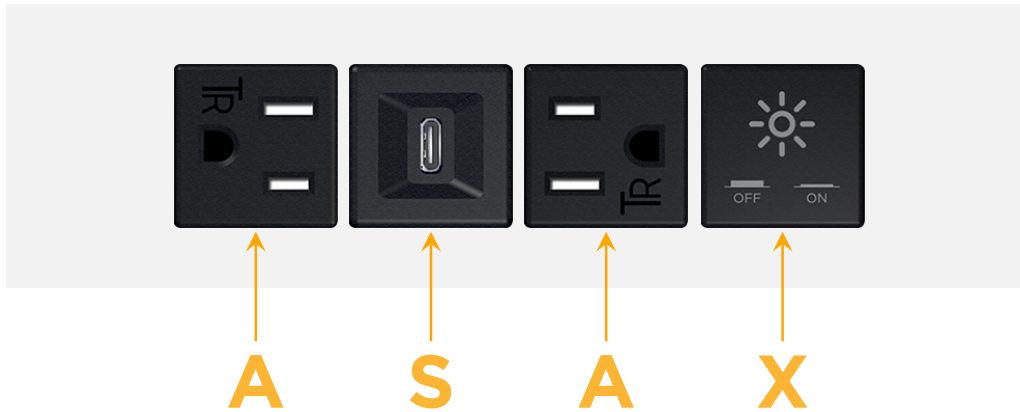

Trim Plate Finish: **WHITE (ABS)**

Custom Finishes Available

M-POWER-4T-ASAX-WATP

Features:

Module/Port Options:

- A** Tamper Resistant AC Receptacle
- E** USB-A & USB-C (20W)
- M** Double USB-A (Fast Charging Ports - 18W)
- H** HDMI
- 6** CAT 6
- 12** RJ 12
- X** Switched AC
- Y** 3-Way Switch (Low Voltage)
- V** USB-C (45W High Speed Charging Port)
- S** USB-C (25W High Speed Charging Port)
- R** Switched AC (Rocker Switch)
- D** Dimmer Switch

Plug:

Supplied with Low Profile Flat 45° Angle 120 VAC Plug

Optional Standard Straight 120 VAC Plug

Optional Straight 120 VAC Pass-through Plug

- CLEAN, COMPACT DESIGN
- STREAMLINED
- LOW PROFILE
- SIDE-EXITING CORDS
- PLUG & PLAY
- 6' AC CORD & PLUG (FLAT PLUG STANDARD)
- CUSTOMIZABLE CONFIGURATIONS AND FINISHES
- UL LISTED FOR MOUNTING IN FURNITURE
- 15A

M-POWER-4T

AC POWER & DATA CONNECTIVITY SOLUTION

M-POWER-4T-ASAX-WATP

Specs:

Modules/Ports:

- A** Tamper Resistant AC Receptacle
- S** USB-C (25W High Speed Charging Port)
- X** Switched AC

Distributed by

Mormax Company, Inc.