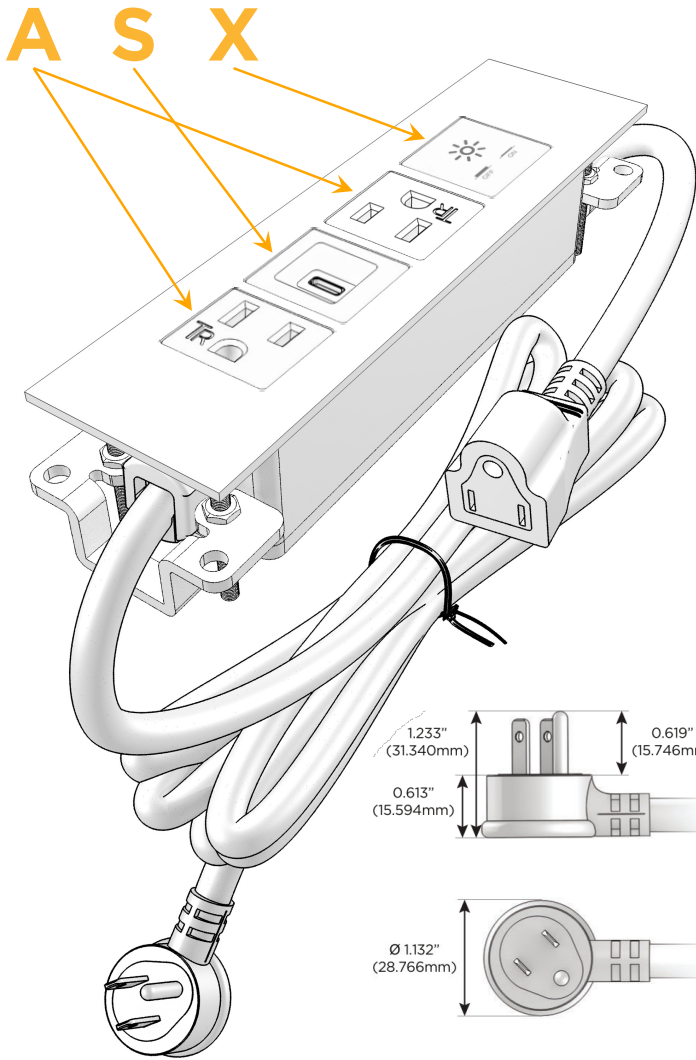

Trim Plate Finish: **WHITE (ABS)**

Custom Finishes Available

M-POWER-4T-ASAX-WATP

Features:

Module/Port Options:

- A** Tamper Resistant AC Receptacle
- E** USB-A & USB-C (20W)
- M** Double USB-A (Fast Charging Ports - 18W)
- H** HDMI
- 6** CAT 6
- 12** RJ 12
- X** Switched AC
- Y** 3-Way Switch (Low Voltage)
- V** USB-C (45W High Speed Charging Port)
- S** USB-C (25W High Speed Charging Port)
- R** Switched AC (Rocker Switch)
- D** Dimmer Switch

Plug:

Supplied with Low Profile Flat 45° Angle 120 VAC Plug

Optional Standard Straight 120 VAC Plug

Optional Straight 120 VAC Pass-through Plug

- CLEAN, COMPACT DESIGN
- STREAMLINED
- LOW PROFILE
- SIDE-EXITING CORDS
- PLUG & PLAY
- 6' AC CORD & PLUG (FLAT PLUG STANDARD)
- CUSTOMIZABLE CONFIGURATIONS AND FINISHES
- UL LISTED FOR MOUNTING IN FURNITURE
- 15A

M-POWER-4T

AC POWER & DATA CONNECTIVITY SOLUTION

M-POWER-4T-ASAX-WATP

Specs:

Modules/Ports:

- A** Tamper Resistant AC Receptacle
- S** USB-C (25W High Speed Charging Port)
- X** Switched AC

Distributed by

Mormax Company, Inc.