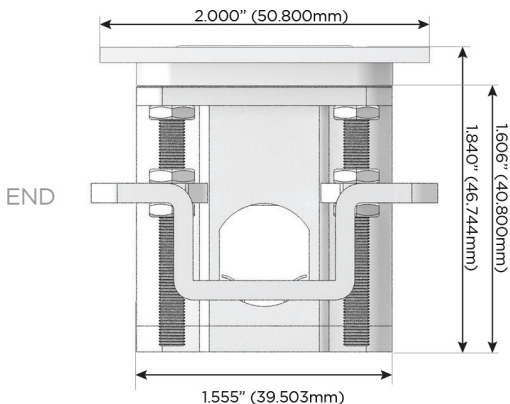

Trim Plate Finish: **WHITE (ABS)**

Custom Finishes Available

M-POWER-4T-ASAX-WATP

Features:

Module/Port Options:

- A** Tamper Resistant AC Receptacle
- E** USB-A & USB-C (20W)
- M** Double USB-A (Fast Charging Ports - 18W)
- H** HDMI
- 6** CAT 6
- 12** RJ 12
- X** Switched AC
- Y** 3-Way Switch (Low Voltage)
- V** USB-C (45W High Speed Charging Port)
- S** USB-C (25W High Speed Charging Port)
- R** Switched AC (Rocker Switch)
- D** Dimmer Switch

Plug:

Supplied with Low Profile Flat 45° Angle 120 VAC Plug

Optional Standard Straight 120 VAC Plug

Optional Straight 120 VAC Pass-through Plug

- CLEAN, COMPACT DESIGN
- STREAMLINED
- LOW PROFILE
- SIDE-EXITING CORDS
- PLUG & PLAY
- 6' AC CORD & PLUG (FLAT PLUG STANDARD)
- CUSTOMIZABLE CONFIGURATIONS AND FINISHES
- UL LISTED FOR MOUNTING IN FURNITURE
- 15A

M-POWER-4T

AC POWER & DATA CONNECTIVITY SOLUTION

M-POWER-4T-ASAX-WATP

Specs:

Modules/Ports:

- A** Tamper Resistant AC Receptacle
- S** USB-C (25W High Speed Charging Port)
- X** Switched AC

Distributed by

Mormax Company, Inc.