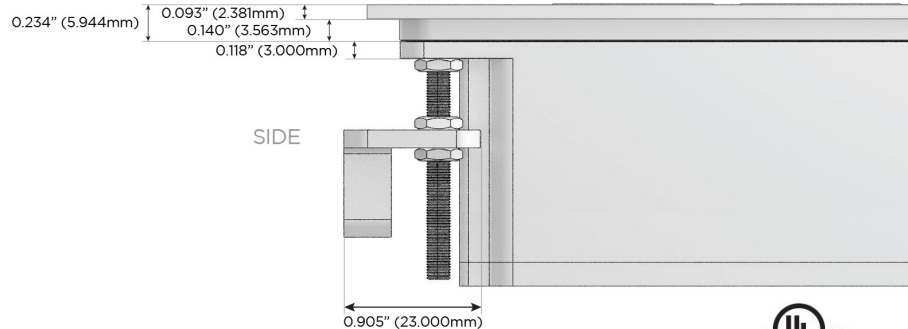

M-POWER-4T

AC POWER & DATA CONNECTIVITY SOLUTION

M-POWER-4T-ASAX-WATP

Specs:

Modules/Ports:

- A** Tamper Resistant AC Receptacle
- S** USB-C (25W High Speed Charging Port)
- X** Switched AC

Distributed by

Mormax Company, Inc.