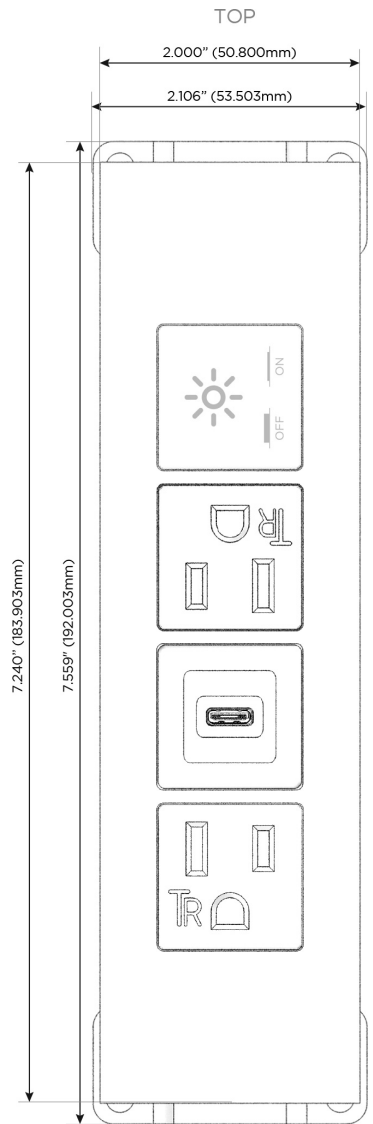

Trim Plate Finish: **WHITE (ABS)**

Custom Finishes Available

M-POWER-4T-ASAX-WATP

Features:

Module/Port Options:

- A** Tamper Resistant AC Receptacle
- E** USB-A & USB-C (20W)
- M** Double USB-A (Fast Charging Ports - 18W)
- H** HDMI
- 6** CAT 6
- 12** RJ 12
- X** Switched AC
- Y** 3-Way Switch (Low Voltage)
- V** USB-C (45W High Speed Charging Port)
- S** USB-C (25W High Speed Charging Port)
- R** Switched AC (Rocker Switch)
- D** Dimmer Switch

Plug:

Supplied with Low Profile Flat 45° Angle 120 VAC Plug

Optional Standard Straight 120 VAC Plug

Optional Straight 120 VAC Pass-through Plug

- CLEAN, COMPACT DESIGN
- STREAMLINED
- LOW PROFILE
- SIDE-EXITING CORDS
- PLUG & PLAY
- 6' AC CORD & PLUG (FLAT PLUG STANDARD)
- CUSTOMIZABLE CONFIGURATIONS AND FINISHES
- UL LISTED FOR MOUNTING IN FURNITURE
- 15A

M-POWER-4T

AC POWER & DATA CONNECTIVITY SOLUTION

M-POWER-4T-ASAX-WATP

Specs:

Modules/Ports:

- A** Tamper Resistant AC Receptacle
- S** USB-C (25W High Speed Charging Port)
- X** Switched AC

Distributed by

Mormax Company, Inc.