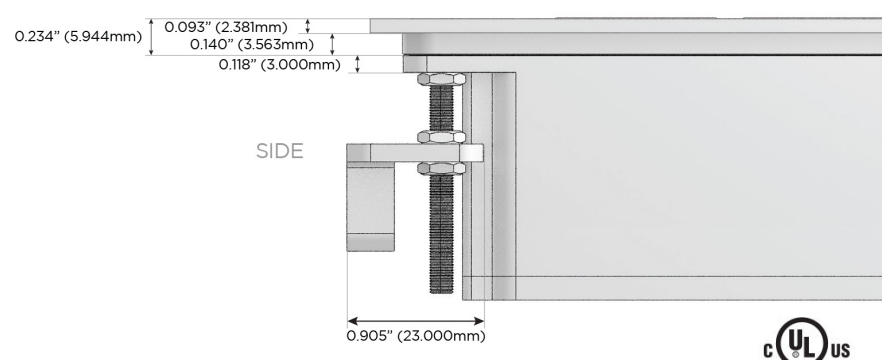

### Plug:

Supplied with Low Profile Flat 45° Angle 120 VAC Plug

Optional Standard Straight 120 VAC Plug

Optional Straight 120 VAC Pass-through Plug

- CLEAN, COMPACT DESIGN
- STREAMLINED
- LOW PROFILE
- SIDE-EXITING CORDS
- PLUG & PLAY
- 6' AC CORD & PLUG (FLAT PLUG STANDARD)
- CUSTOMIZABLE CONFIGURATIONS AND FINISHES
- UL LISTED FOR MOUNTING IN FURNITURE
- 15A

# M-POWER-4T

AC POWER & DATA CONNECTIVITY SOLUTION

M-POWER-4T-ASAX-SS4TP

Specs:

**Modules/Ports:**

- A** Tamper Resistant AC Receptacle
- S** USB-C (25W High Speed Charging Port)
- X** Switched AC

Distributed by