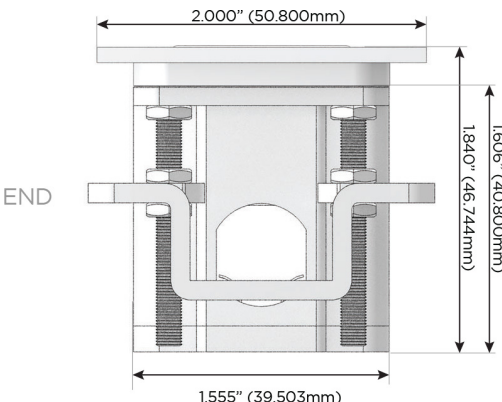

### Plug:

Supplied with Low Profile Flat 45° Angle 120 VAC Plug

Optional Standard Straight 120 VAC Plug

Optional Straight 120 VAC Pass-through Plug

- CLEAN, COMPACT DESIGN
- STREAMLINED
- LOW PROFILE
- SIDE-EXITING CORDS
- PLUG & PLAY
- 6' AC CORD & PLUG (FLAT PLUG STANDARD)
- CUSTOMIZABLE CONFIGURATIONS AND FINISHES
- UL LISTED FOR MOUNTING IN FURNITURE
- 15A

# M-POWER-4T

AC POWER & DATA CONNECTIVITY SOLUTION

M-POWER-4T-ASAX-SS4TP

Specs:

**Modules/Ports:**

- A** Tamper Resistant AC Receptacle
- S** USB-C (25W High Speed Charging Port)
- X** Switched AC

Distributed by