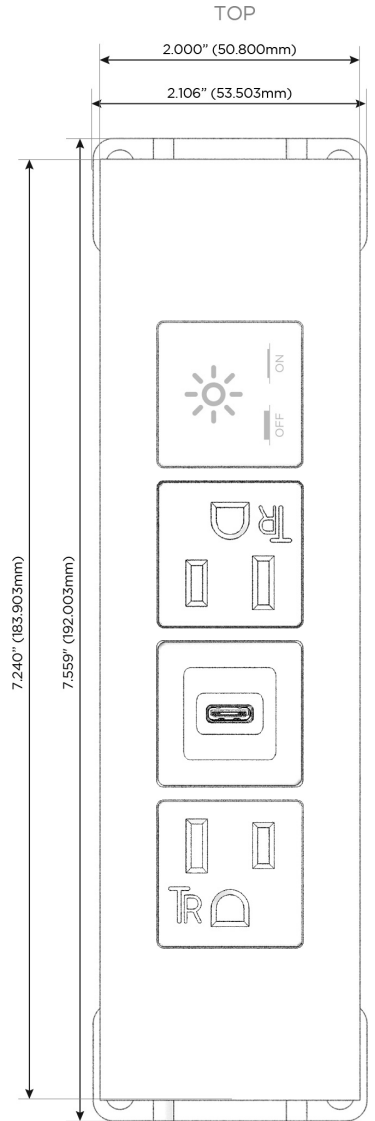

### Module/Port Options:

- A** Tamper Resistant AC Receptacle
- E** USB-A & USB-C (20W)
- M** Double USB-A (Fast Charging Ports - 18W)
- H** HDMI
- 6** CAT 6
- 12** RJ 12
- X** Switched AC
- Y** 3-Way Switch (Low Voltage)
- V** USB-C (45W High Speed Charging Port)
- S** USB-C (25W High Speed Charging Port)
- R** Switched AC (Rocker Switch)
- D** Dimmer Switch

### Plug:

Supplied with Low Profile Flat 45° Angle 120 VAC Plug

Optional Standard Straight 120 VAC Plug

Optional Straight 120 VAC Pass-through Plug

- CLEAN, COMPACT DESIGN
- STREAMLINED
- LOW PROFILE
- SIDE-EXITING CORDS
- PLUG & PLAY
- 6' AC CORD & PLUG (FLAT PLUG STANDARD)
- CUSTOMIZABLE CONFIGURATIONS AND FINISHES
- UL LISTED FOR MOUNTING IN FURNITURE
- 15A

# M-POWER-4T

AC POWER & DATA CONNECTIVITY SOLUTION

M-POWER-4T-ASAX-SS4TP

Specs:

**Modules/Ports:**

- A** Tamper Resistant AC Receptacle
- S** USB-C (25W High Speed Charging Port)
- X** Switched AC

Distributed by