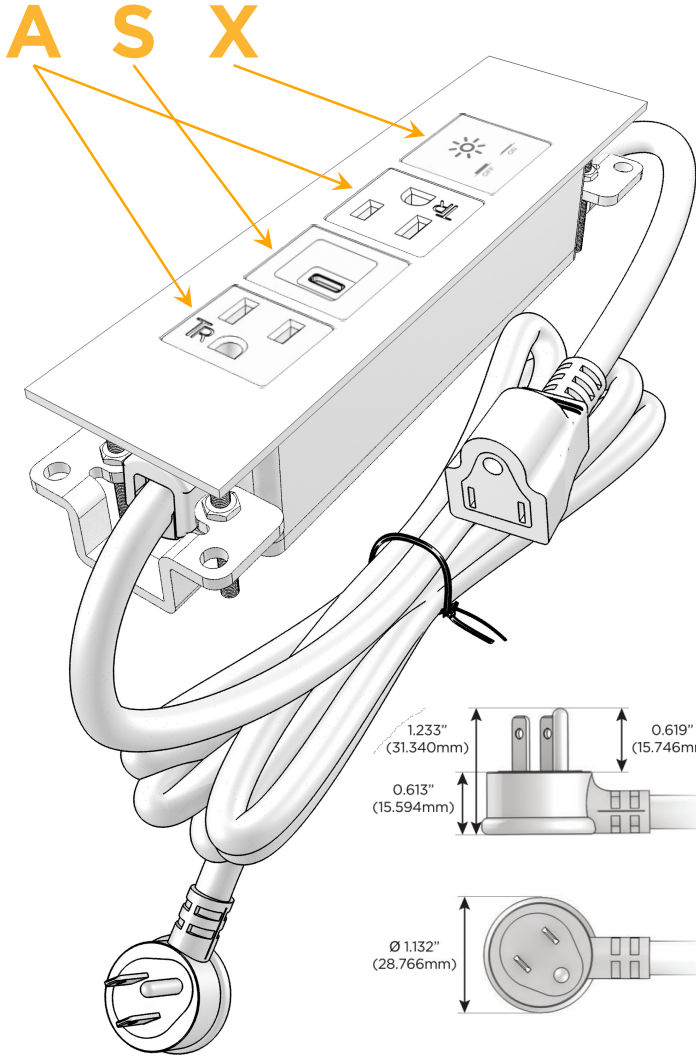

### Module/Port Options:

- A** Tamper Resistant AC Receptacle
- E** USB-A & USB-C (20W)
- M** Double USB-A (Fast Charging Ports - 18W)
- H** HDMI
- 6** CAT 6
- 12** RJ 12
- X** Switched AC
- Y** 3-Way Switch (Low Voltage)
- V** USB-C (45W High Speed Charging Port)
- S** USB-C (25W High Speed Charging Port)
- R** Switched AC (Rocker Switch)
- D** Dimmer Switch

### Plug:

Supplied with Low Profile Flat 45° Angle 120 VAC Plug

Optional Standard Straight 120 VAC Plug

Optional Straight 120 VAC Pass-through Plug

- CLEAN, COMPACT DESIGN
- STREAMLINED
- LOW PROFILE
- SIDE-EXITING CORDS
- PLUG & PLAY
- 6' AC CORD & PLUG (FLAT PLUG STANDARD)
- CUSTOMIZABLE CONFIGURATIONS AND FINISHES
- UL LISTED FOR MOUNTING IN FURNITURE
- 15A

# M-POWER-4T

AC POWER & DATA CONNECTIVITY SOLUTION

M-POWER-4T-ASAX-SS4TP

Specs:

**Modules/Ports:**

- A** Tamper Resistant AC Receptacle
- S** USB-C (25W High Speed Charging Port)
- X** Switched AC

Distributed by