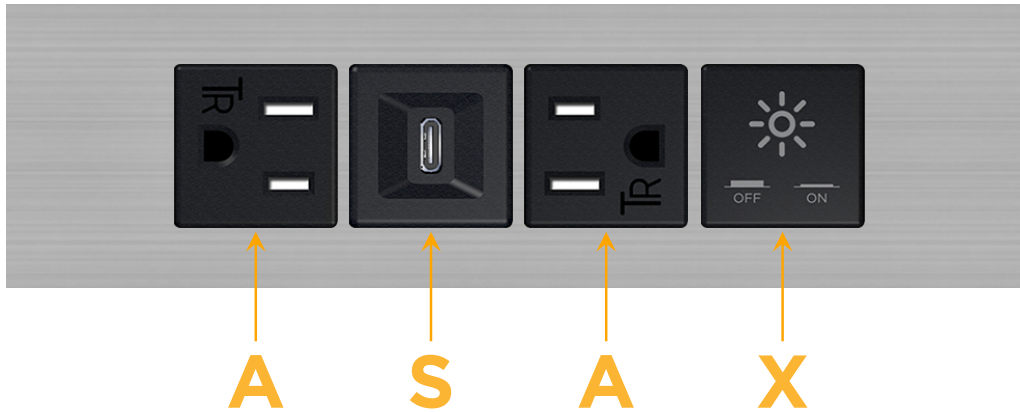

M-POWER-4T

AC POWER & DATA CONNECTIVITY SOLUTION

M-POWER-4T-ASAX-SS4TP

Distributed by

Mormax Company, Inc.

8 Westchester Plaza

Elmsford, NY 10523

914-699-0101

sales@mormax.com

mormax.com

Metro Light & Power's line of power & data solutions offers sophisticated design elements combined with greater ease of installation. Streamlined and low-profile, enhanced by side-exiting cords, our outlets advance the industry with their cutting edge look and feel. We believe flexibility is key, and we provide a variety of mounting options, including the ability to mount in limited spaces. Our outlets are available in many finishes and configurations, in addition to a custom color and finish capability for our clients.

Trim Plate Finish: **STAINLESS STEEL BRUSHED**

Custom Finishes Available

M-POWER-4T-ASAX-SS4TP

Features:

Module/Port Options:

- **A** Tamper Resistant AC Receptacle
- **E** USB-A & USB-C (20W)
- **M** Double USB-A (Fast Charging Ports - 18W)
- **H** HDMI
- **6** CAT 6
- **12** RJ 12
- **X** Switched AC
- **Y** 3-Way Switch (Low Voltage)
- **V** USB-C (45W High Speed Charging Port)
- **S** USB-C (25W High Speed Charging Port)
- **R** Switched AC (Rocker Switch)
- **D** Dimmer Switch

Plug:

Supplied with Low Profile Flat 45° Angle 120 VAC Plug

Optional Standard Straight 120 VAC Plug

Optional Straight 120 VAC Pass-through Plug

- CLEAN, COMPACT DESIGN
- STREAMLINED
- LOW PROFILE
- SIDE-EXITING CORDS
- PLUG & PLAY
- 6' AC CORD & PLUG (FLAT PLUG STANDARD)
- CUSTOMIZABLE CONFIGURATIONS AND FINISHES
- UL LISTED FOR MOUNTING IN FURNITURE
- 15A