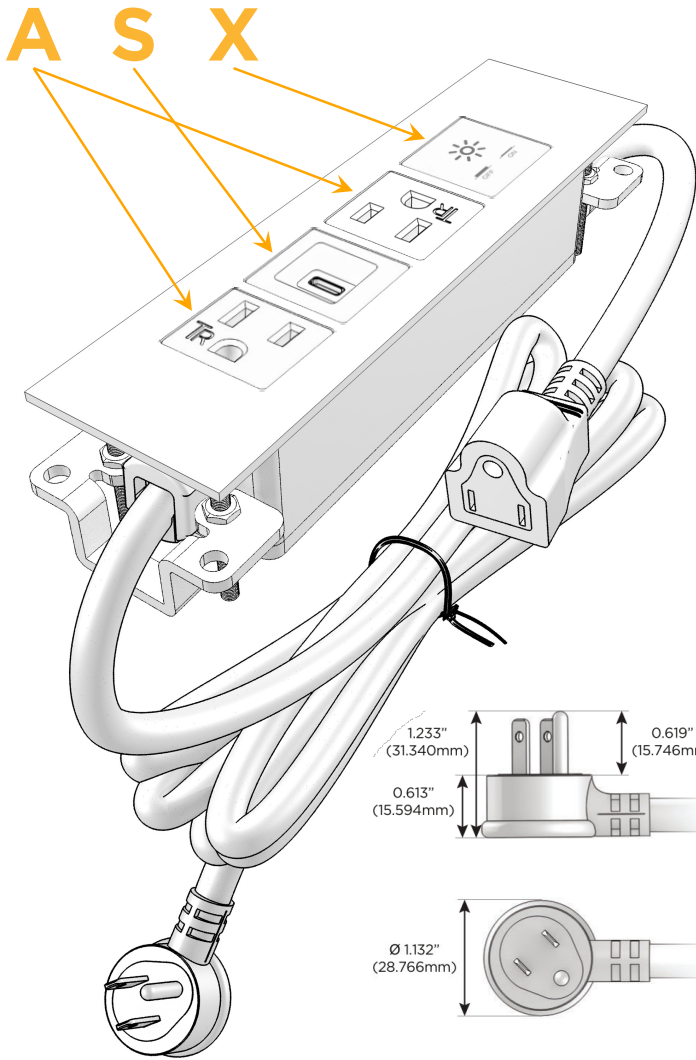

### Module/Port Options:

- A** Tamper Resistant AC Receptacle
- E** USB-A & USB-C (20W)
- M** Double USB-A (Fast Charging Ports - 18W)
- H** HDMI
- 6** CAT 6
- 12** RJ 12
- X** Switched AC
- Y** 3-Way Switch (Low Voltage)
- V** USB-C (45W High Speed Charging Port)
- S** USB-C (25W High Speed Charging Port)
- R** Switched AC (Rocker Switch)
- D** Dimmer Switch

### Plug:

Supplied with Low Profile Flat 45° Angle 120 VAC Plug

Optional Standard Straight 120 VAC Plug

Optional Straight 120 VAC Pass-through Plug

- CLEAN, COMPACT DESIGN
- STREAMLINED
- LOW PROFILE
- SIDE-EXITING CORDS
- PLUG & PLAY
- 6' AC CORD & PLUG (FLAT PLUG STANDARD)
- CUSTOMIZABLE CONFIGURATIONS AND FINISHES
- UL LISTED FOR MOUNTING IN FURNITURE
- 15A

### Modules/Ports:

- A** Tamper Resistant AC Receptacle
- S** USB-C (25W High Speed Charging Port)
- X** Switched AC

Distributed by

Mormax Company, Inc.

8 Westchester Plaza

Elmsford, NY 10523

914-699-0101

sales@mormax.com