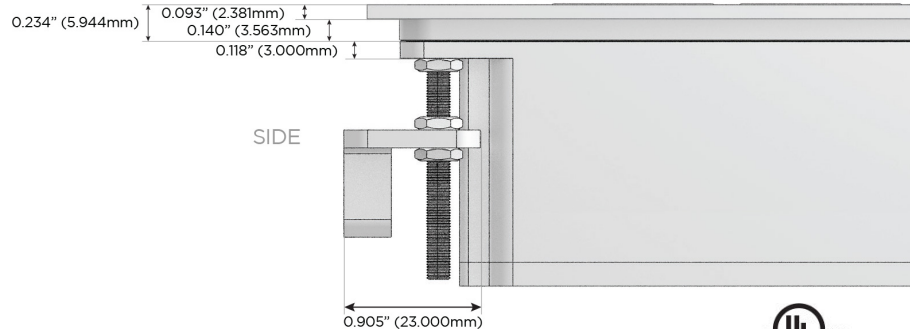

M-POWER-4T

AC POWER & DATA CONNECTIVITY SOLUTION

M-POWER-4T-ASAX-S3ATP

Specs:

Modules/Ports:

- **A** Tamper Resistant AC Receptacle
- **S** USB-C (25W High Speed Charging Port)
- **X** Switched AC

Distributed by

Mormax Company, Inc.

8 Westchester Plaza

Elmsford, NY 10523

914-699-0101

sales@mormax.com

mormax.com