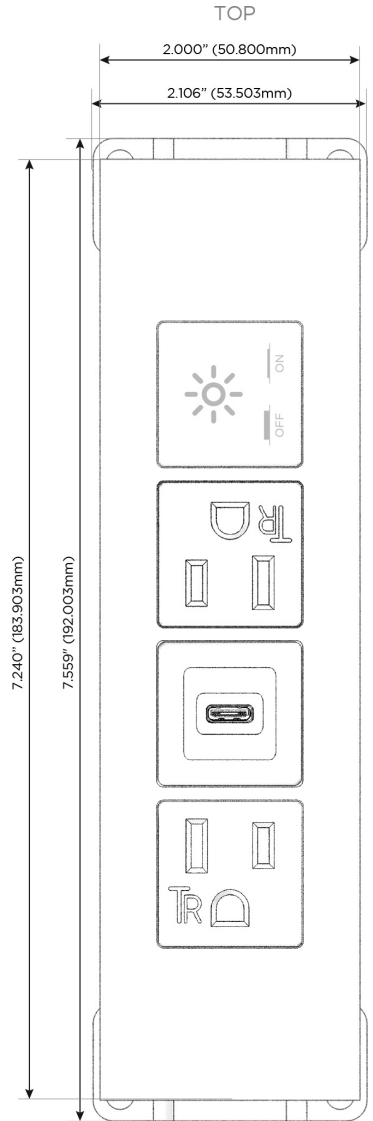

M-POWER-4T

AC POWER & DATA CONNECTIVITY SOLUTION

M-POWER-4T-ASAX-S3ATP

Specs:

Modules/Ports:

- **A** Tamper Resistant AC Receptacle
- **S** USB-C (25W High Speed Charging Port)
- **X** Switched AC

Distributed by

Mormax Company, Inc.

8 Westchester Plaza

Elmsford, NY 10523

914-699-0101

sales@mormax.com

mormax.com