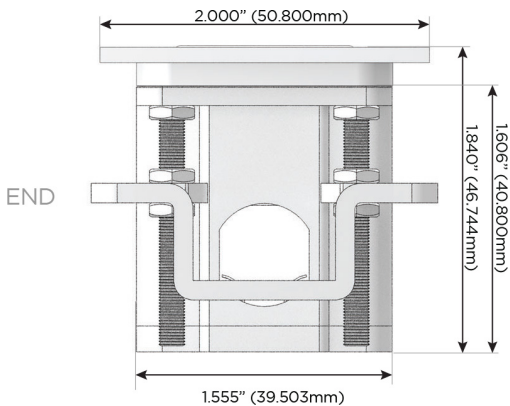

M-POWER-4T

AC POWER & DATA CONNECTIVITY SOLUTION

M-POWER-4T-ASAX-S3ATP

Specs:

Modules/Ports:

- **A** Tamper Resistant AC Receptacle
- **S** USB-C (25W High Speed Charging Port)
- **X** Switched AC

Distributed by

Mormax Company, Inc.

8 Westchester Plaza

Elmsford, NY 10523

914-699-0101

sales@mormax.com

mormax.com