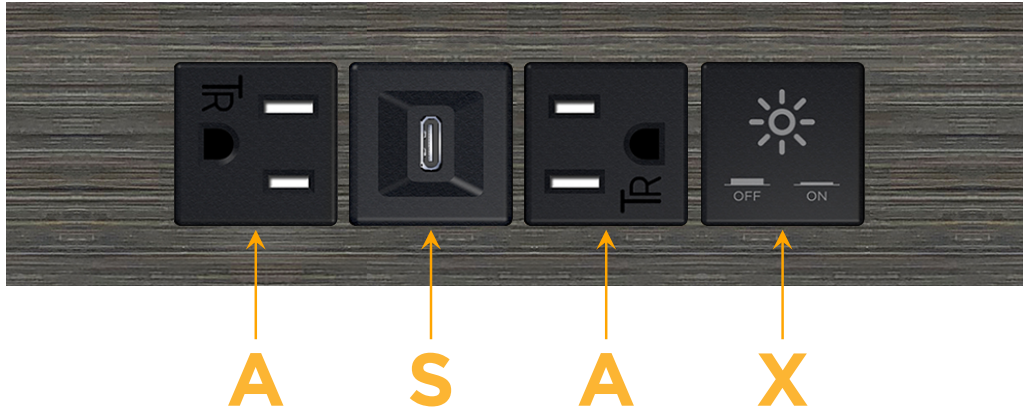

M-POWER-4T

AC POWER & DATA CONNECTIVITY SOLUTION

M-POWER-4T-ASAX-S3ATP

Distributed by

Mormax Company, Inc.

8 Westchester Plaza

Elmsford, NY 10523

914-699-0101

sales@mormax.com

mormax.com

Metro Light & Power's line of power & data solutions offers sophisticated design elements combined with greater ease of installation. Streamlined and low-profile, enhanced by side-exiting cords, our outlets advance the industry with their cutting edge look and feel. We believe flexibility is key, and we provide a variety of mounting options, including the ability to mount in limited spaces. Our outlets are available in many finishes and configurations, in addition to a custom color and finish capability for our clients.

Trim Plate Finish: **GUNMETAL (ABS)**

Custom Finishes Available

M-POWER-4T-ASAX-S3ATP

Features:

Module/Port Options:

- **A** Tamper Resistant AC Receptacle
- **E** USB-A & USB-C (20W)
- **M** Double USB-A (Fast Charging Ports - 18W)
- **H** HDMI
- **6** CAT 6
- **12** RJ 12
- **X** Switched AC
- **Y** 3-Way Switch (Low Voltage)
- **V** USB-C (45W High Speed Charging Port)
- **S** USB-C (25W High Speed Charging Port)
- **R** Switched AC (Rocker Switch)
- **D** Dimmer Switch

Plug:

Supplied with Low Profile Flat 45° Angle 120 VAC Plug

Optional Standard Straight 120 VAC Plug

Optional Straight 120 VAC Pass-through Plug

- CLEAN, COMPACT DESIGN
- STREAMLINED
- LOW PROFILE
- SIDE-EXITING CORDS
- PLUG & PLAY
- 6' AC CORD & PLUG (FLAT PLUG STANDARD)
- CUSTOMIZABLE CONFIGURATIONS AND FINISHES
- UL LISTED FOR MOUNTING IN FURNITURE
- 15A