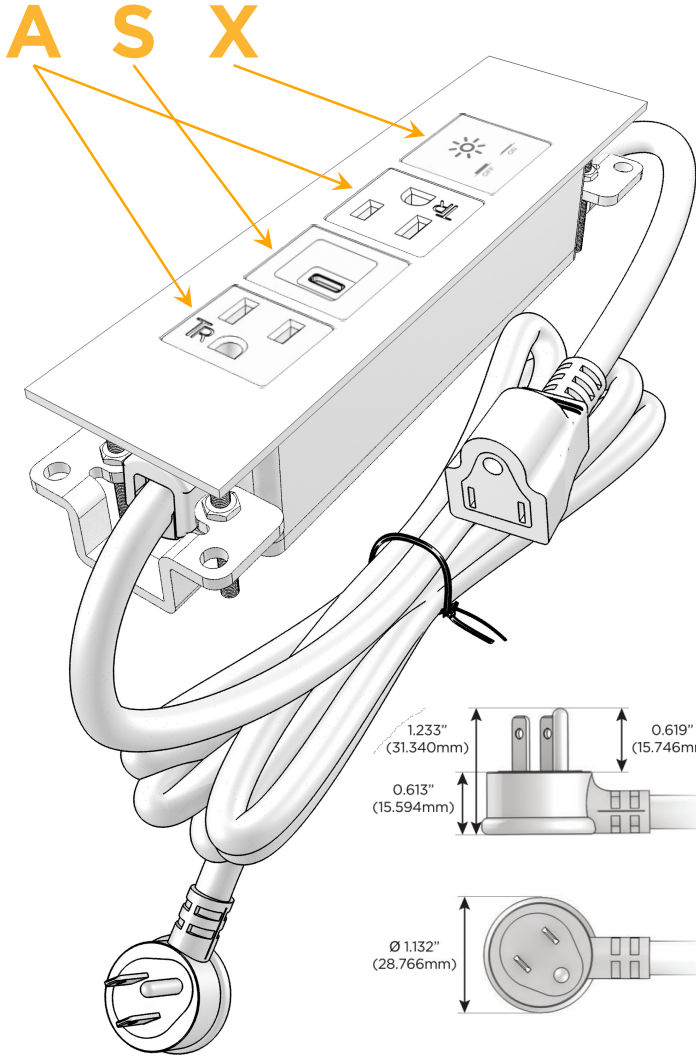

### Module/Port Options:

- A** Tamper Resistant AC Receptacle
- E** USB-A & USB-C (20W)
- M** Double USB-A (Fast Charging Ports - 18W)
- H** HDMI
- 6** CAT 6
- 12** RJ 12
- X** Switched AC
- Y** 3-Way Switch (Low Voltage)
- V** USB-C (45W High Speed Charging Port)
- S** USB-C (25W High Speed Charging Port)
- R** Switched AC (Rocker Switch)
- D** Dimmer Switch

### Plug:

Supplied with Low Profile Flat 45° Angle 120 VAC Plug

Optional Standard Straight 120 VAC Plug

Optional Straight 120 VAC Pass-through Plug

- CLEAN, COMPACT DESIGN
- STREAMLINED
- LOW PROFILE
- SIDE-EXITING CORDS
- PLUG & PLAY
- 6' AC CORD & PLUG (FLAT PLUG STANDARD)
- CUSTOMIZABLE CONFIGURATIONS AND FINISHES
- UL LISTED FOR MOUNTING IN FURNITURE
- 15A

# M-POWER-4T

AC POWER & DATA CONNECTIVITY SOLUTION

M-POWER-4T-ASAX-CRATP

Specs:

**Modules/Ports:**

- A** Tamper Resistant AC Receptacle
- S** USB-C (25W High Speed Charging Port)
- X** Switched AC

Distributed by