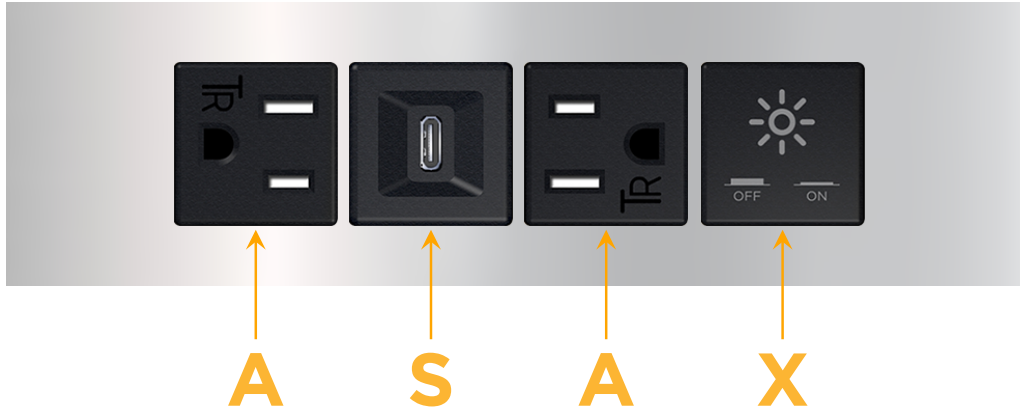

M-POWER-4T

AC POWER & DATA CONNECTIVITY SOLUTION

M-POWER-4T-ASAX-CRATP

Distributed by

Mormax Company, Inc.

8 Westchester Plaza

Elmsford, NY 10523

914-699-0101

sales@mormax.com

mormax.com

Metro Light & Power's line of power & data solutions offers sophisticated design elements combined with greater ease of installation. Streamlined and low-profile, enhanced by side-exiting cords, our outlets advance the industry with their cutting edge look and feel. We believe flexibility is key, and we provide a variety of mounting options, including the ability to mount in limited spaces. Our outlets are available in many finishes and configurations, in addition to a custom color and finish capability for our clients.

Trim Plate Finish: **CHROME (ABS)**

Custom Finishes Available

M-POWER-4T-ASAX-CRATP

Features:

Module/Port Options:

- **A** Tamper Resistant AC Receptacle
- **E** USB-A & USB-C (20W)
- **M** Double USB-A (Fast Charging Ports - 18W)
- **H** HDMI
- **6** CAT 6
- **12** RJ 12
- **X** Switched AC
- **Y** 3-Way Switch (Low Voltage)
- **V** USB-C (45W High Speed Charging Port)
- **S** USB-C (25W High Speed Charging Port)
- **R** Switched AC (Rocker Switch)
- **D** Dimmer Switch

Plug:

Supplied with Low Profile Flat 45° Angle 120 VAC Plug

Optional Standard Straight 120 VAC Plug

Optional Straight 120 VAC Pass-through Plug

- CLEAN, COMPACT DESIGN
- STREAMLINED
- LOW PROFILE
- SIDE-EXITING CORDS
- PLUG & PLAY
- 6' AC CORD & PLUG (FLAT PLUG STANDARD)
- CUSTOMIZABLE CONFIGURATIONS AND FINISHES
- UL LISTED FOR MOUNTING IN FURNITURE
- 15A