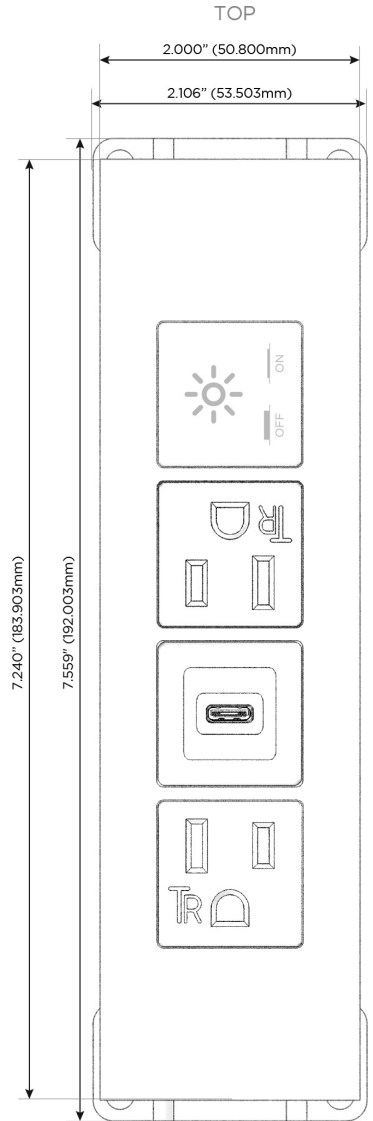

### Module/Port Options:

- A** Tamper Resistant AC Receptacle
- E** USB-A & USB-C (20W)
- M** Double USB-A (Fast Charging Ports - 18W)
- H** HDMI
- 6** CAT 6
- 12** RJ 12
- X** Switched AC
- Y** 3-Way Switch (Low Voltage)
- V** USB-C (45W High Speed Charging Port)
- S** USB-C (25W High Speed Charging Port)
- R** Switched AC (Rocker Switch)
- D** Dimmer Switch

### Plug:

Supplied with Low Profile Flat 45° Angle 120 VAC Plug

Optional Standard Straight 120 VAC Plug

Optional Straight 120 VAC Pass-through Plug

- CLEAN, COMPACT DESIGN
- STREAMLINED
- LOW PROFILE
- SIDE-EXITING CORDS
- PLUG & PLAY
- 6' AC CORD & PLUG (FLAT PLUG STANDARD)
- CUSTOMIZABLE CONFIGURATIONS AND FINISHES
- UL LISTED FOR MOUNTING IN FURNITURE
- 15A

# M-POWER-4T

AC POWER & DATA CONNECTIVITY SOLUTION

M-POWER-4T-ASAX-CRATP

Specs:

**Modules/Ports:**

- A** Tamper Resistant AC Receptacle
- S** USB-C (25W High Speed Charging Port)
- X** Switched AC

Distributed by