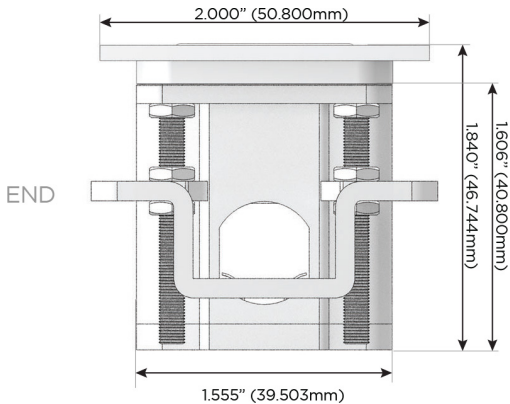

### Plug:

Supplied with Low Profile Flat 45° Angle 120 VAC Plug

Optional Standard Straight 120 VAC Plug

Optional Straight 120 VAC Pass-through Plug

- CLEAN, COMPACT DESIGN
- STREAMLINED
- LOW PROFILE
- SIDE-EXITING CORDS
- PLUG & PLAY
- 6' AC CORD & PLUG (FLAT PLUG STANDARD)
- CUSTOMIZABLE CONFIGURATIONS AND FINISHES
- UL LISTED FOR MOUNTING IN FURNITURE
- 15A

# M-POWER-4T

AC POWER & DATA CONNECTIVITY SOLUTION

M-POWER-4T-ASAX-CRATP

Specs:

**Modules/Ports:**

- A** Tamper Resistant AC Receptacle
- S** USB-C (25W High Speed Charging Port)
- X** Switched AC

Distributed by