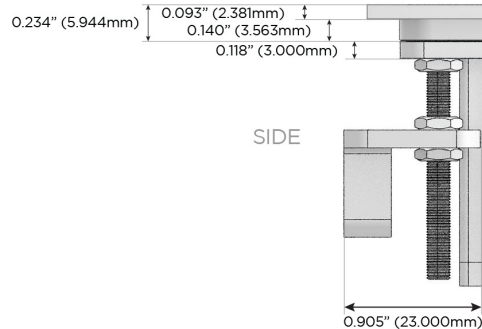

M-POWER-4T

AC POWER & DATA CONNECTIVITY SOLUTION

M-POWER-4T-ASAX-BZATP

Specs:

Modules/Ports:

- A** Tamper Resistant AC Receptacle
- S** USB-C (25W High Speed Charging Port)
- X** Switched AC

Distributed by

Mormax Company, Inc.