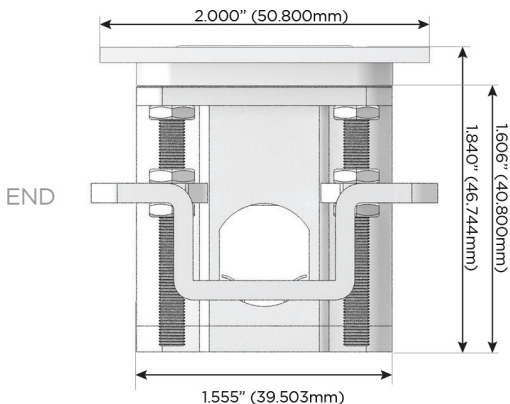

Plug:

Supplied with Low Profile Flat 45° Angle 120 VAC Plug

Optional Standard Straight 120 VAC Plug

Optional Straight 120 VAC Pass-through Plug

- CLEAN, COMPACT DESIGN
- STREAMLINED
- LOW PROFILE
- SIDE-EXITING CORDS
- PLUG & PLAY
- 6' AC CORD & PLUG (FLAT PLUG STANDARD)
- CUSTOMIZABLE CONFIGURATIONS AND FINISHES
- UL LISTED FOR MOUNTING IN FURNITURE
- 15A

M-POWER-4T

AC POWER & DATA CONNECTIVITY SOLUTION

M-POWER-4T-ASAX-BZATP

Specs:

Modules/Ports:

- A** Tamper Resistant AC Receptacle
- S** USB-C (25W High Speed Charging Port)
- X** Switched AC

Distributed by

Mormax Company, Inc.