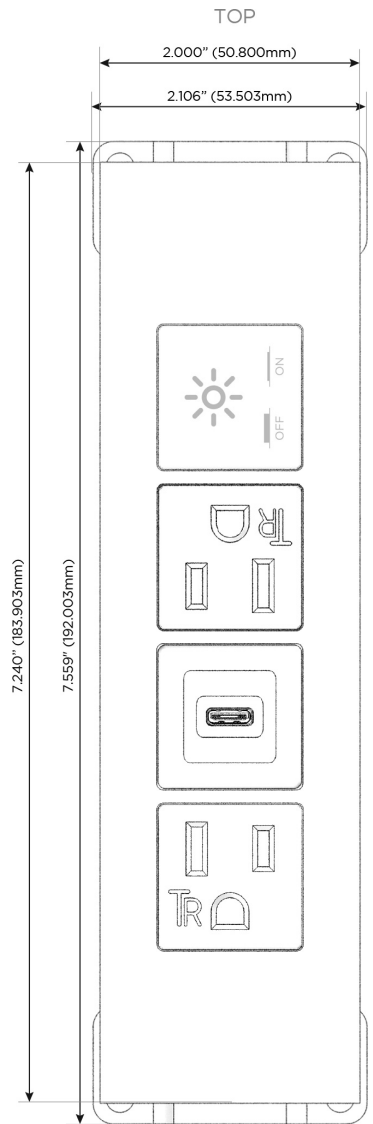

Trim Plate Finish: **STANDARD BRONZE (ABS)**

Custom Finishes Available

M-POWER-4T-ASAX-BZATP

Features:

Module/Port Options:

- A** Tamper Resistant AC Receptacle
- E** USB-A & USB-C (20W)
- M** Double USB-A (Fast Charging Ports - 18W)
- H** HDMI
- 6** CAT 6
- 12** RJ 12
- X** Switched AC
- Y** 3-Way Switch (Low Voltage)
- V** USB-C (45W High Speed Charging Port)
- S** USB-C (25W High Speed Charging Port)
- R** Switched AC (Rocker Switch)
- D** Dimmer Switch

Plug:

Supplied with Low Profile Flat 45° Angle 120 VAC Plug

Optional Standard Straight 120 VAC Plug

Optional Straight 120 VAC Pass-through Plug

- CLEAN, COMPACT DESIGN
- STREAMLINED
- LOW PROFILE
- SIDE-EXITING CORDS
- PLUG & PLAY
- 6' AC CORD & PLUG (FLAT PLUG STANDARD)
- CUSTOMIZABLE CONFIGURATIONS AND FINISHES
- UL LISTED FOR MOUNTING IN FURNITURE
- 15A

M-POWER-4T

AC POWER & DATA CONNECTIVITY SOLUTION

M-POWER-4T-ASAX-BZATP

Specs:

Modules/Ports:

- A** Tamper Resistant AC Receptacle
- S** USB-C (25W High Speed Charging Port)
- X** Switched AC

Distributed by

Mormax Company, Inc.