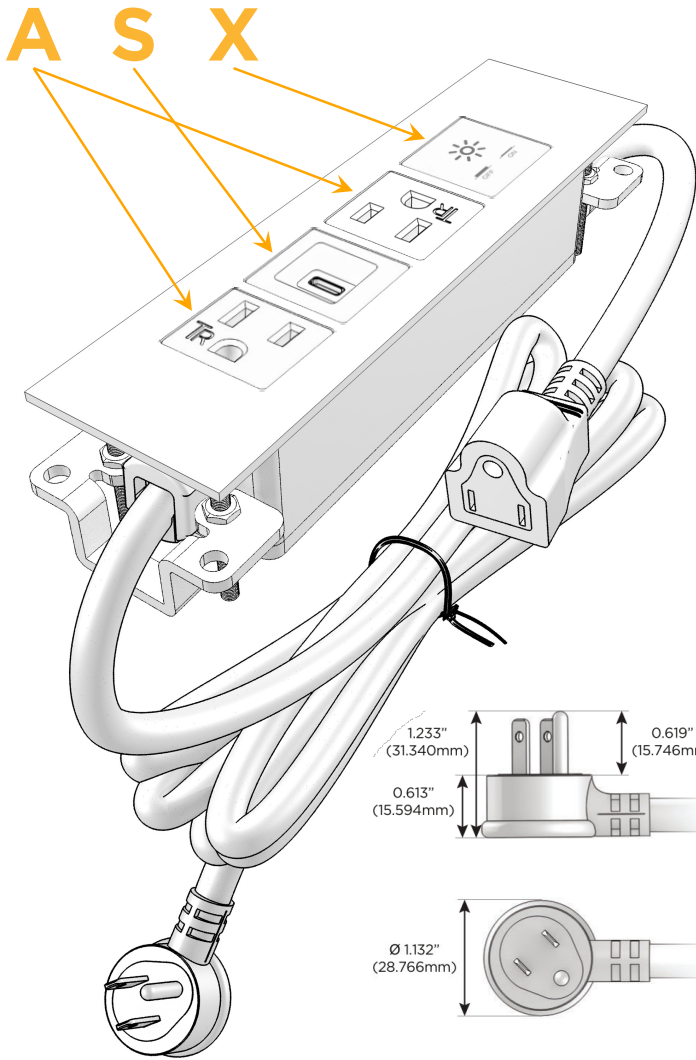

Trim Plate Finish: **STANDARD BRONZE (ABS)**

Custom Finishes Available

M-POWER-4T-ASAX-BZATP

Features:

Module/Port Options:

- A** Tamper Resistant AC Receptacle
- E** USB-A & USB-C (20W)
- M** Double USB-A (Fast Charging Ports - 18W)
- H** HDMI
- 6** CAT 6
- 12** RJ 12
- X** Switched AC
- Y** 3-Way Switch (Low Voltage)
- V** USB-C (45W High Speed Charging Port)
- S** USB-C (25W High Speed Charging Port)
- R** Switched AC (Rocker Switch)
- D** Dimmer Switch

Plug:

Supplied with Low Profile Flat 45° Angle 120 VAC Plug

Optional Standard Straight 120 VAC Plug

Optional Straight 120 VAC Pass-through Plug

- CLEAN, COMPACT DESIGN
- STREAMLINED
- LOW PROFILE
- SIDE-EXITING CORDS
- PLUG & PLAY
- 6' AC CORD & PLUG (FLAT PLUG STANDARD)
- CUSTOMIZABLE CONFIGURATIONS AND FINISHES
- UL LISTED FOR MOUNTING IN FURNITURE
- 15A

M-POWER-4T

AC POWER & DATA CONNECTIVITY SOLUTION

M-POWER-4T-ASAX-BZATP

Specs:

Modules/Ports:

- A** Tamper Resistant AC Receptacle
- S** USB-C (25W High Speed Charging Port)
- X** Switched AC

Distributed by

Mormax Company, Inc.