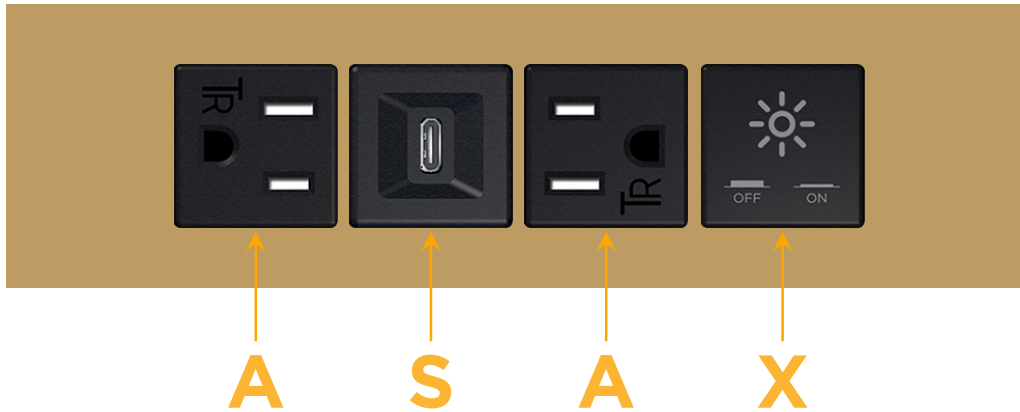

Trim Plate Finish: **STANDARD BRONZE (ABS)**

Custom Finishes Available

M-POWER-4T-ASAX-BZATP

Features:

Module/Port Options:

- A** Tamper Resistant AC Receptacle
- E** USB-A & USB-C (20W)
- M** Double USB-A (Fast Charging Ports - 18W)
- H** HDMI
- 6** CAT 6
- 12** RJ 12
- X** Switched AC
- Y** 3-Way Switch (Low Voltage)
- V** USB-C (45W High Speed Charging Port)
- S** USB-C (25W High Speed Charging Port)
- R** Switched AC (Rocker Switch)
- D** Dimmer Switch

Plug:

Supplied with Low Profile Flat 45° Angle 120 VAC Plug

Optional Standard Straight 120 VAC Plug

Optional Straight 120 VAC Pass-through Plug

- CLEAN, COMPACT DESIGN
- STREAMLINED
- LOW PROFILE
- SIDE-EXITING CORDS
- PLUG & PLAY
- 6' AC CORD & PLUG (FLAT PLUG STANDARD)
- CUSTOMIZABLE CONFIGURATIONS AND FINISHES
- UL LISTED FOR MOUNTING IN FURNITURE
- 15A

M-POWER-4T

AC POWER & DATA CONNECTIVITY SOLUTION

M-POWER-4T-ASAX-BZATP

Specs:

Modules/Ports:

- A** Tamper Resistant AC Receptacle
- S** USB-C (25W High Speed Charging Port)
- X** Switched AC

Distributed by

Mormax Company, Inc.