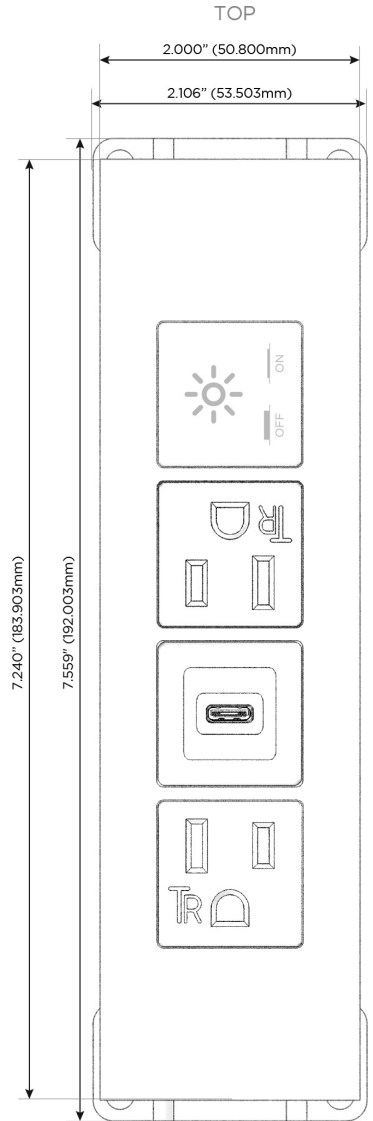

Trim Plate Finish: **ARCHITECTURAL BRONZE (ABS)**

Custom Finishes Available

M-POWER-4T-ASAX-BZ5ATP

Features:

Module/Port Options:

- A** Tamper Resistant AC Receptacle
- E** USB-A & USB-C (20W)
- M** Double USB-A (Fast Charging Ports - 18W)
- H** HDMI
- 6** CAT 6
- 12** RJ 12
- X** Switched AC
- Y** 3-Way Switch (Low Voltage)
- V** USB-C (45W High Speed Charging Port)
- S** USB-C (25W High Speed Charging Port)
- R** Switched AC (Rocker Switch)
- D** Dimmer Switch

Plug:

Supplied with Low Profile Flat 45° Angle 120 VAC Plug

Optional Standard Straight 120 VAC Plug

Optional Straight 120 VAC Pass-through Plug

- CLEAN, COMPACT DESIGN
- STREAMLINED
- LOW PROFILE
- SIDE-EXITING CORDS
- PLUG & PLAY
- 6' AC CORD & PLUG (FLAT PLUG STANDARD)
- CUSTOMIZABLE CONFIGURATIONS AND FINISHES
- UL LISTED FOR MOUNTING IN FURNITURE
- 15A

M-POWER-4T

AC POWER & DATA CONNECTIVITY SOLUTION

M-POWER-4T-ASAX-BZ5ATP

Specs:

Modules/Ports:

- A** Tamper Resistant AC Receptacle
- S** USB-C (25W High Speed Charging Port)
- X** Switched AC

Distributed by