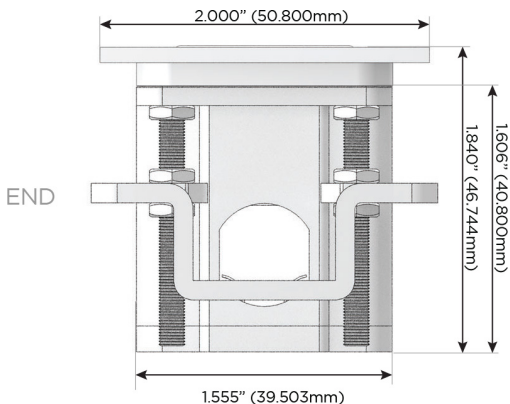

Plug:

Supplied with Low Profile Flat 45° Angle 120 VAC Plug

Optional Standard Straight 120 VAC Plug

Optional Straight 120 VAC Pass-through Plug

- CLEAN, COMPACT DESIGN
- STREAMLINED
- LOW PROFILE
- SIDE-EXITING CORDS
- PLUG & PLAY
- 6' AC CORD & PLUG (FLAT PLUG STANDARD)
- CUSTOMIZABLE CONFIGURATIONS AND FINISHES
- UL LISTED FOR MOUNTING IN FURNITURE
- 15A

M-POWER-4T

AC POWER & DATA CONNECTIVITY SOLUTION

M-POWER-4T-ASAX-BZ5ATP

Specs:

Modules/Ports:

- A** Tamper Resistant AC Receptacle
- S** USB-C (25W High Speed Charging Port)
- X** Switched AC

Distributed by