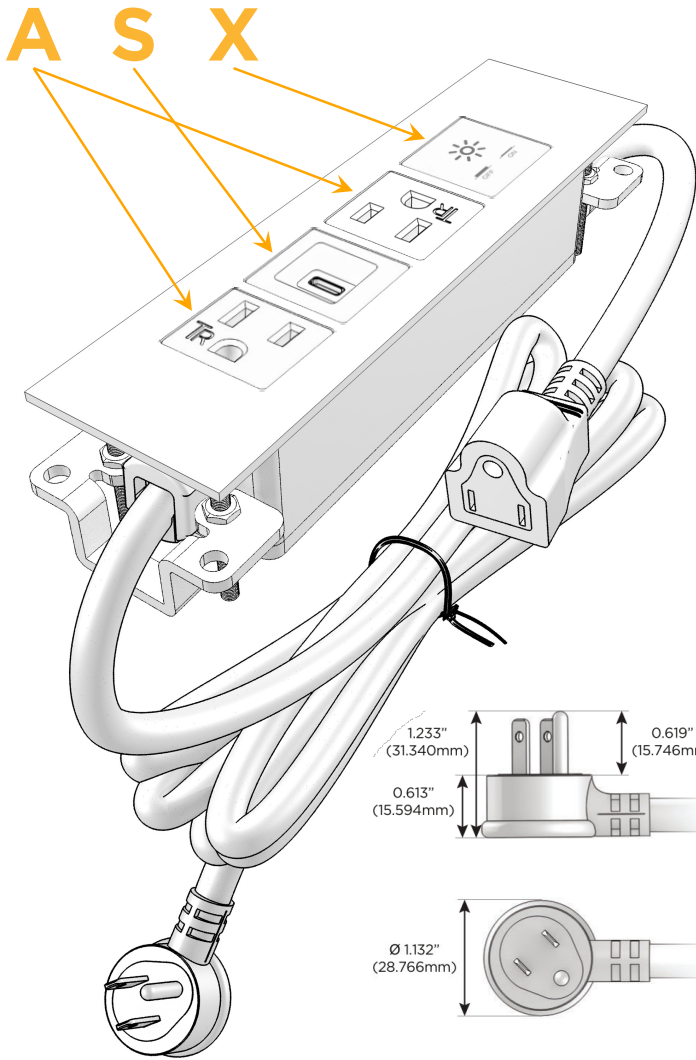

Trim Plate Finish: **ARCHITECTURAL BRONZE (ABS)**

Custom Finishes Available

M-POWER-4T-ASAX-BZ5ATP

Features:

Module/Port Options:

- A** Tamper Resistant AC Receptacle
- E** USB-A & USB-C (20W)
- M** Double USB-A (Fast Charging Ports - 18W)
- H** HDMI
- 6** CAT 6
- 12** RJ 12
- X** Switched AC
- Y** 3-Way Switch (Low Voltage)
- V** USB-C (45W High Speed Charging Port)
- S** USB-C (25W High Speed Charging Port)
- R** Switched AC (Rocker Switch)
- D** Dimmer Switch

Plug:

Supplied with Low Profile Flat 45° Angle 120 VAC Plug

Optional Standard Straight 120 VAC Plug

Optional Straight 120 VAC Pass-through Plug

- CLEAN, COMPACT DESIGN
- STREAMLINED
- LOW PROFILE
- SIDE-EXITING CORDS
- PLUG & PLAY
- 6' AC CORD & PLUG (FLAT PLUG STANDARD)
- CUSTOMIZABLE CONFIGURATIONS AND FINISHES
- UL LISTED FOR MOUNTING IN FURNITURE
- 15A

M-POWER-4T

AC POWER & DATA CONNECTIVITY SOLUTION

M-POWER-4T-ASAX-BZ5ATP

Specs:

Modules/Ports:

- A** Tamper Resistant AC Receptacle
- S** USB-C (25W High Speed Charging Port)
- X** Switched AC

Distributed by