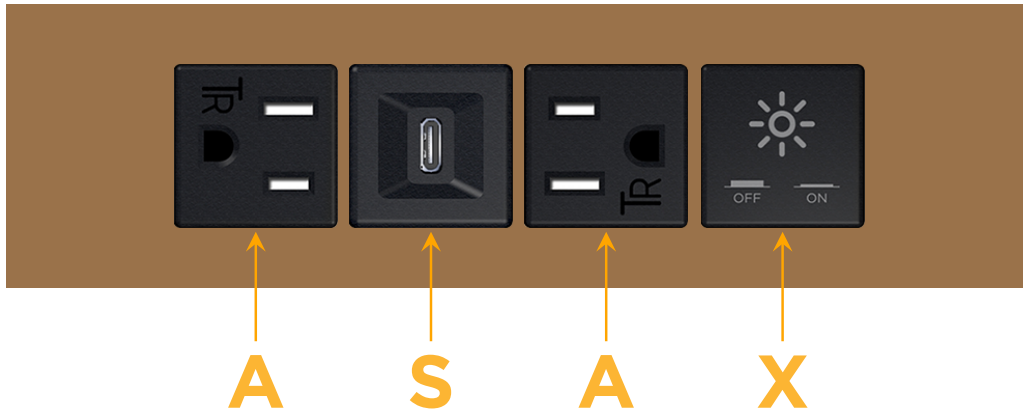

Trim Plate Finish: **ARCHITECTURAL BRONZE (ABS)**

Custom Finishes Available

M-POWER-4T-ASAX-BZ5ATP

Features:

Module/Port Options:

- A** Tamper Resistant AC Receptacle
- E** USB-A & USB-C (20W)
- M** Double USB-A (Fast Charging Ports - 18W)
- H** HDMI
- 6** CAT 6
- 12** RJ 12
- X** Switched AC
- Y** 3-Way Switch (Low Voltage)
- V** USB-C (45W High Speed Charging Port)
- S** USB-C (25W High Speed Charging Port)
- R** Switched AC (Rocker Switch)
- D** Dimmer Switch

Plug:

Supplied with Low Profile Flat 45° Angle 120 VAC Plug

Optional Standard Straight 120 VAC Plug

Optional Straight 120 VAC Pass-through Plug

- CLEAN, COMPACT DESIGN
- STREAMLINED
- LOW PROFILE
- SIDE-EXITING CORDS
- PLUG & PLAY
- 6' AC CORD & PLUG (FLAT PLUG STANDARD)
- CUSTOMIZABLE CONFIGURATIONS AND FINISHES
- UL LISTED FOR MOUNTING IN FURNITURE
- 15A

M-POWER-4T

AC POWER & DATA CONNECTIVITY SOLUTION

M-POWER-4T-ASAX-BZ5ATP

Specs:

Modules/Ports:

- A** Tamper Resistant AC Receptacle
- S** USB-C (25W High Speed Charging Port)
- X** Switched AC

Distributed by