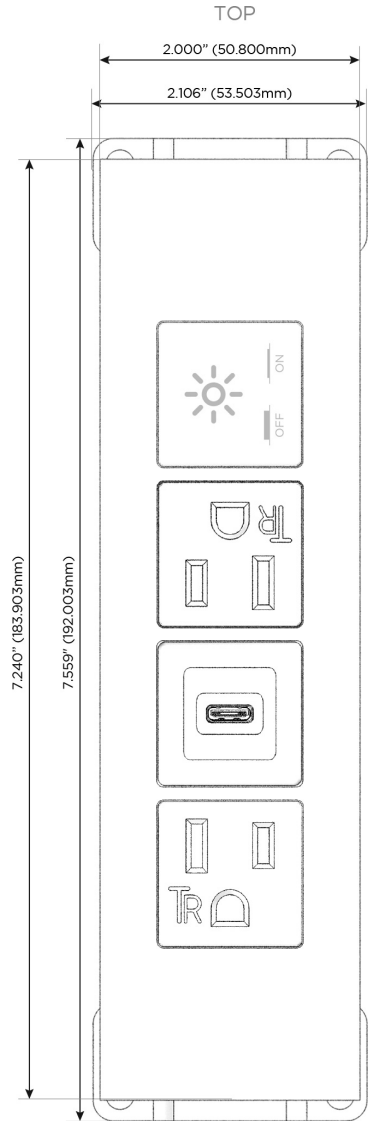

Trim Plate Finish: **ANTIQUED ARCHITECTURAL BRONZE (ABS)**

Custom Finishes Available

M-POWER-4T-ASAX-BZ5AATP

Features:

Module/Port Options:

- A** Tamper Resistant AC Receptacle
- E** USB-A & USB-C (20W)
- M** Double USB-A (Fast Charging Ports - 18W)
- H** HDMI
- 6** CAT 6
- 12** RJ 12
- X** Switched AC
- Y** 3-Way Switch (Low Voltage)
- V** USB-C (45W High Speed Charging Port)
- S** USB-C (25W High Speed Charging Port)
- R** Switched AC (Rocker Switch)
- D** Dimmer Switch

Plug:

Supplied with Low Profile Flat 45° Angle 120 VAC Plug

Optional Standard Straight 120 VAC Plug

Optional Straight 120 VAC Pass-through Plug

- CLEAN, COMPACT DESIGN
- STREAMLINED
- LOW PROFILE
- SIDE-EXITING CORDS
- PLUG & PLAY
- 6' AC CORD & PLUG (FLAT PLUG STANDARD)
- CUSTOMIZABLE CONFIGURATIONS AND FINISHES
- UL LISTED FOR MOUNTING IN FURNITURE
- 15A

M-POWER-4T

AC POWER & DATA CONNECTIVITY SOLUTION

M-POWER-4T-ASAX-BZ5AATP

Specs:

Modules/Ports:

- A** Tamper Resistant AC Receptacle
- S** USB-C (25W High Speed Charging Port)
- X** Switched AC

Distributed by