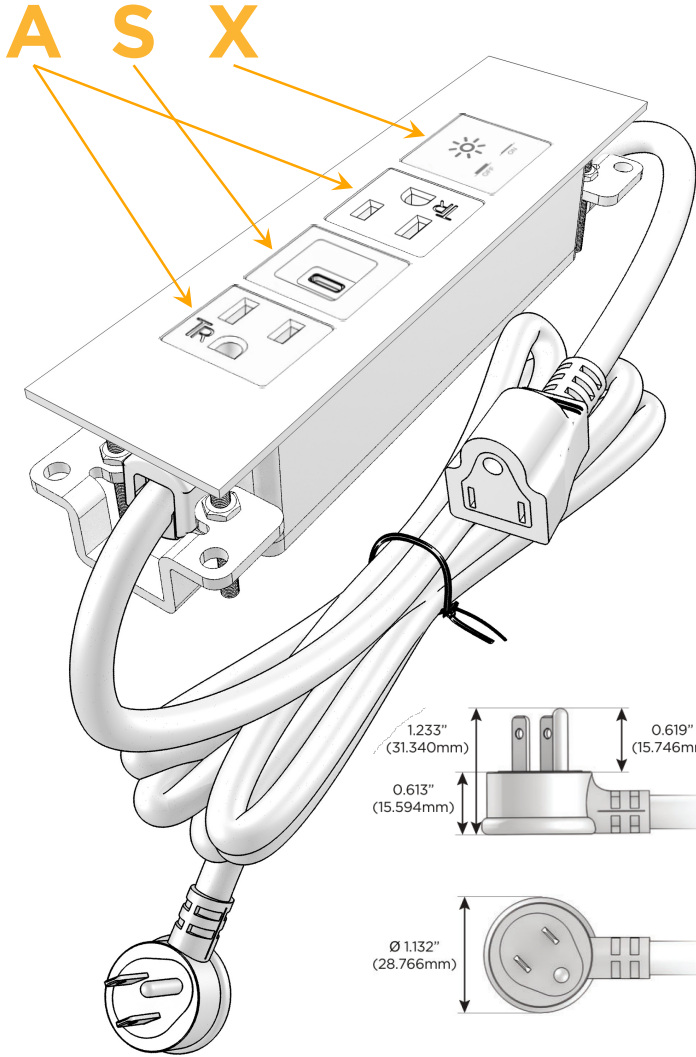

Trim Plate Finish: **ANTIQUED ARCHITECTURAL BRONZE (ABS)**

Custom Finishes Available

M-POWER-4T-ASAX-BZ5AATP

Features:

Module/Port Options:

- A** Tamper Resistant AC Receptacle
- E** USB-A & USB-C (20W)
- M** Double USB-A (Fast Charging Ports - 18W)
- H** HDMI
- 6** CAT 6
- 12** RJ 12
- X** Switched AC
- Y** 3-Way Switch (Low Voltage)
- V** USB-C (45W High Speed Charging Port)
- S** USB-C (25W High Speed Charging Port)
- R** Switched AC (Rocker Switch)
- D** Dimmer Switch

Plug:

Supplied with Low Profile Flat 45° Angle 120 VAC Plug

Optional Standard Straight 120 VAC Plug

Optional Straight 120 VAC Pass-through Plug

- CLEAN, COMPACT DESIGN
- STREAMLINED
- LOW PROFILE
- SIDE-EXITING CORDS
- PLUG & PLAY
- 6' AC CORD & PLUG (FLAT PLUG STANDARD)
- CUSTOMIZABLE CONFIGURATIONS AND FINISHES
- UL LISTED FOR MOUNTING IN FURNITURE
- 15A

M-POWER-4T

AC POWER & DATA CONNECTIVITY SOLUTION

M-POWER-4T-ASAX-BZ5AATP

Specs:

Modules/Ports:

- A** Tamper Resistant AC Receptacle
- S** USB-C (25W High Speed Charging Port)
- X** Switched AC

Distributed by