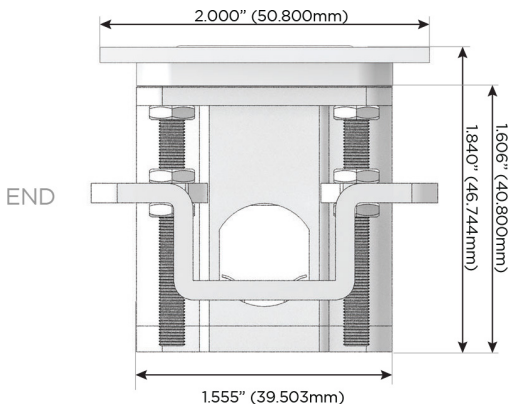

Plug:

Supplied with Low Profile Flat 45° Angle 120 VAC Plug

Optional Standard Straight 120 VAC Plug

Optional Straight 120 VAC Pass-through Plug

- CLEAN, COMPACT DESIGN
- STREAMLINED
- LOW PROFILE
- SIDE-EXITING CORDS
- PLUG & PLAY
- 6' AC CORD & PLUG (FLAT PLUG STANDARD)
- CUSTOMIZABLE CONFIGURATIONS AND FINISHES
- UL LISTED FOR MOUNTING IN FURNITURE
- 15A

M-POWER-4T

AC POWER & DATA CONNECTIVITY SOLUTION

M-POWER-4T-ASAX-BZ5AATP

Specs:

Modules/Ports:

- A** Tamper Resistant AC Receptacle
- S** USB-C (25W High Speed Charging Port)
- X** Switched AC

Distributed by