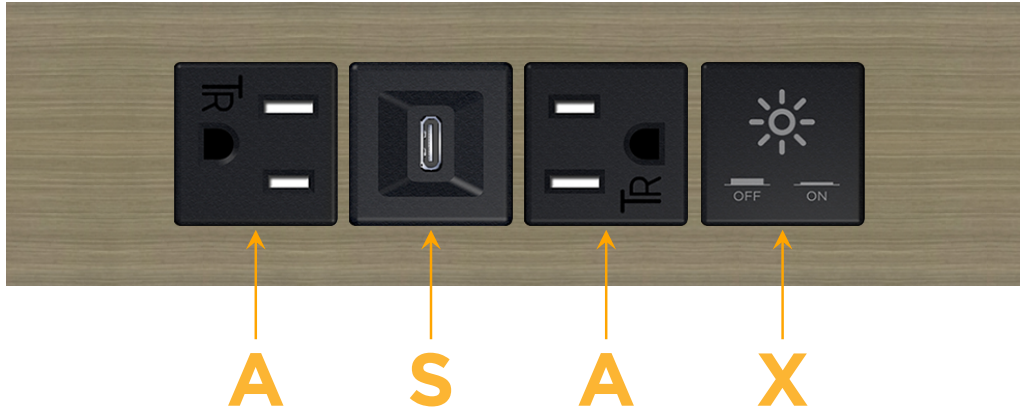

Trim Plate Finish: **ANTIQUED ARCHITECTURAL BRONZE (ABS)**

Custom Finishes Available

M-POWER-4T-ASAX-BZ5AATP

Features:

Module/Port Options:

- A** Tamper Resistant AC Receptacle
- E** USB-A & USB-C (20W)
- M** Double USB-A (Fast Charging Ports - 18W)
- H** HDMI
- 6** CAT 6
- 12** RJ 12
- X** Switched AC
- Y** 3-Way Switch (Low Voltage)
- V** USB-C (45W High Speed Charging Port)
- S** USB-C (25W High Speed Charging Port)
- R** Switched AC (Rocker Switch)
- D** Dimmer Switch

Plug:

Supplied with Low Profile Flat 45° Angle 120 VAC Plug

Optional Standard Straight 120 VAC Plug

Optional Straight 120 VAC Pass-through Plug

- CLEAN, COMPACT DESIGN
- STREAMLINED
- LOW PROFILE
- SIDE-EXITING CORDS
- PLUG & PLAY
- 6' AC CORD & PLUG (FLAT PLUG STANDARD)
- CUSTOMIZABLE CONFIGURATIONS AND FINISHES
- UL LISTED FOR MOUNTING IN FURNITURE
- 15A

M-POWER-4T

AC POWER & DATA CONNECTIVITY SOLUTION

M-POWER-4T-ASAX-BZ5AATP

Specs:

Modules/Ports:

- A** Tamper Resistant AC Receptacle
- S** USB-C (25W High Speed Charging Port)
- X** Switched AC

Distributed by