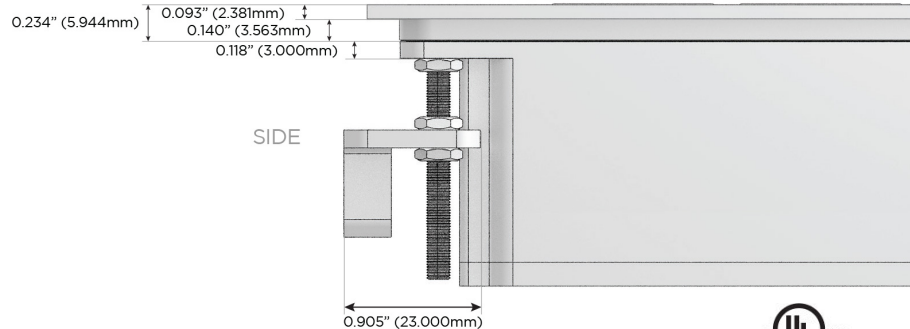

M-POWER-4T

AC POWER & DATA CONNECTIVITY SOLUTION

M-POWER-4T-ASAX-BZ5AATP

Specs:

Modules/Ports:

- A** Tamper Resistant AC Receptacle
- S** USB-C (25W High Speed Charging Port)
- X** Switched AC

Distributed by