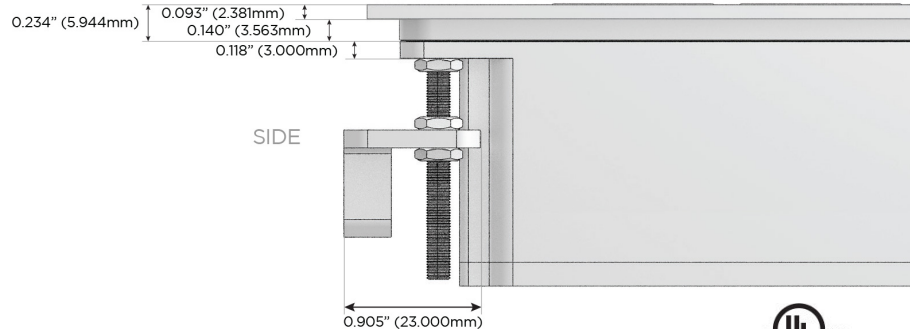

# M-POWER-4T

AC POWER & DATA CONNECTIVITY SOLUTION

M-POWER-4T-ASAX-BZ4TP

Specs:

**Modules/Ports:**

- A** Tamper Resistant AC Receptacle
- S** USB-C (25W High Speed Charging Port)
- X** Switched AC

Distributed by