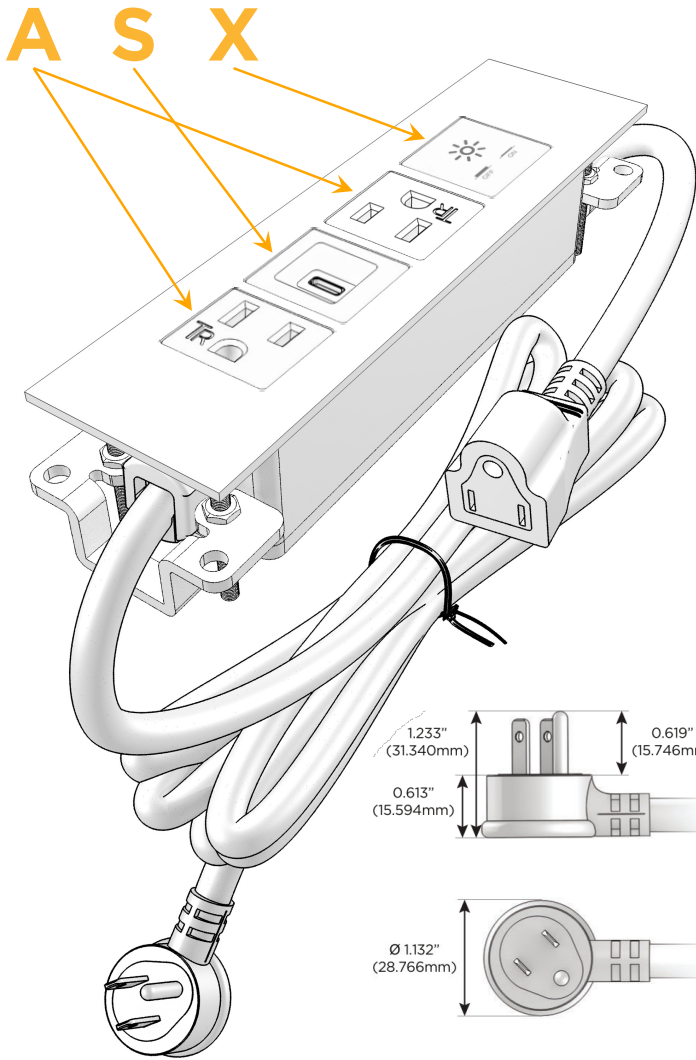

### Module/Port Options:

- A** Tamper Resistant AC Receptacle
- E** USB-A & USB-C (20W)
- M** Double USB-A (Fast Charging Ports - 18W)
- H** HDMI
- 6** CAT 6
- 12** RJ 12
- X** Switched AC
- Y** 3-Way Switch (Low Voltage)
- V** USB-C (45W High Speed Charging Port)
- S** USB-C (25W High Speed Charging Port)
- R** Switched AC (Rocker Switch)
- D** Dimmer Switch

### Plug:

Supplied with Low Profile Flat 45° Angle 120 VAC Plug

Optional Standard Straight 120 VAC Plug

Optional Straight 120 VAC Pass-through Plug

- CLEAN, COMPACT DESIGN
- STREAMLINED
- LOW PROFILE
- SIDE-EXITING CORDS
- PLUG & PLAY
- 6' AC CORD & PLUG (FLAT PLUG STANDARD)
- CUSTOMIZABLE CONFIGURATIONS AND FINISHES
- UL LISTED FOR MOUNTING IN FURNITURE
- 15A

# M-POWER-4T

AC POWER & DATA CONNECTIVITY SOLUTION

M-POWER-4T-ASAX-BZ4TP

Specs:

**Modules/Ports:**

- A** Tamper Resistant AC Receptacle
- S** USB-C (25W High Speed Charging Port)
- X** Switched AC

Distributed by