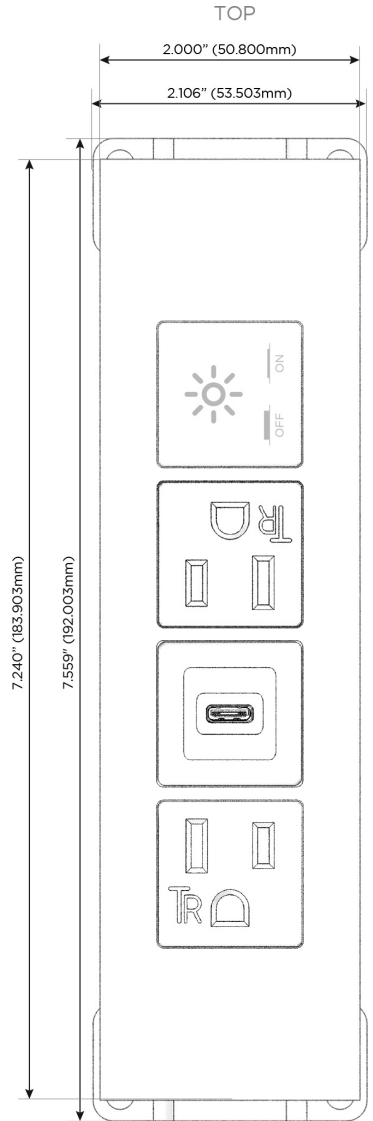

### Module/Port Options:

- A** Tamper Resistant AC Receptacle
- E** USB-A & USB-C (20W)
- M** Double USB-A (Fast Charging Ports - 18W)
- H** HDMI
- 6** CAT 6
- 12** RJ 12
- X** Switched AC
- Y** 3-Way Switch (Low Voltage)
- V** USB-C (45W High Speed Charging Port)
- S** USB-C (25W High Speed Charging Port)
- R** Switched AC (Rocker Switch)
- D** Dimmer Switch

### Plug:

Supplied with Low Profile Flat 45° Angle 120 VAC Plug

Optional Standard Straight 120 VAC Plug

Optional Straight 120 VAC Pass-through Plug

- CLEAN, COMPACT DESIGN
- STREAMLINED
- LOW PROFILE
- SIDE-EXITING CORDS
- PLUG & PLAY
- 6' AC CORD & PLUG (FLAT PLUG STANDARD)
- CUSTOMIZABLE CONFIGURATIONS AND FINISHES
- UL LISTED FOR MOUNTING IN FURNITURE
- 15A

# M-POWER-4T

AC POWER & DATA CONNECTIVITY SOLUTION

M-POWER-4T-ASAX-BZ4TP

Specs:

**Modules/Ports:**

- A** Tamper Resistant AC Receptacle
- S** USB-C (25W High Speed Charging Port)
- X** Switched AC

Distributed by