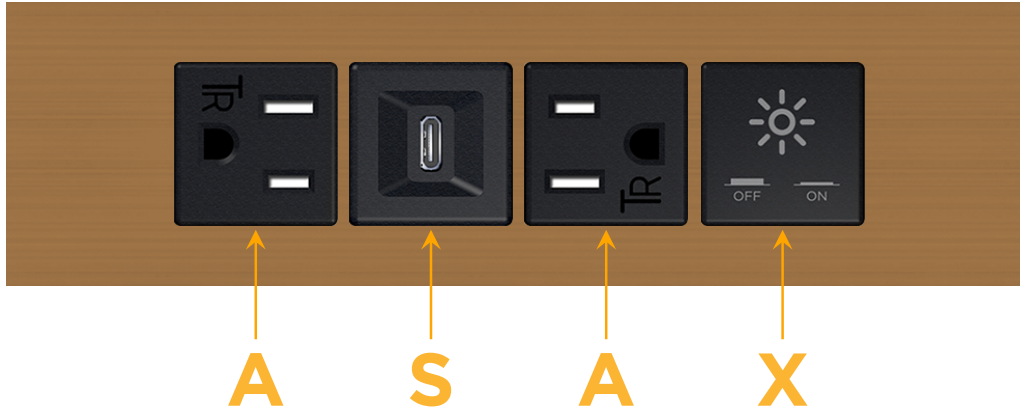

M-POWER-4T

AC POWER & DATA CONNECTIVITY SOLUTION

M-POWER-4T-ASAX-BZ4TP

Distributed by

Mormax Company, Inc.

8 Westchester Plaza

Elmsford, NY 10523

914-699-0101

sales@mormax.com

mormax.com

Metro Light & Power's line of power & data solutions offers sophisticated design elements combined with greater ease of installation. Streamlined and low-profile, enhanced by side-exiting cords, our outlets advance the industry with their cutting edge look and feel. We believe flexibility is key, and we provide a variety of mounting options, including the ability to mount in limited spaces. Our outlets are available in many finishes and configurations, in addition to a custom color and finish capability for our clients.

Trim Plate Finish: **SOLID BRONZE BRUSHED**

Custom Finishes Available

M-POWER-4T-ASAX-BZ4TP

Features:

Module/Port Options:

- **A** Tamper Resistant AC Receptacle
- **E** USB-A & USB-C (20W)
- **M** Double USB-A (Fast Charging Ports - 18W)
- **H** HDMI
- **6** CAT 6
- **12** RJ 12
- **X** Switched AC
- **Y** 3-Way Switch (Low Voltage)
- **V** USB-C (45W High Speed Charging Port)
- **S** USB-C (25W High Speed Charging Port)
- **R** Switched AC (Rocker Switch)
- **D** Dimmer Switch

Plug:

Supplied with Low Profile Flat 45° Angle 120 VAC Plug

Optional Standard Straight 120 VAC Plug

Optional Straight 120 VAC Pass-through Plug

- CLEAN, COMPACT DESIGN
- STREAMLINED
- LOW PROFILE
- SIDE-EXITING CORDS
- PLUG & PLAY
- 6' AC CORD & PLUG (FLAT PLUG STANDARD)
- CUSTOMIZABLE CONFIGURATIONS AND FINISHES
- UL LISTED FOR MOUNTING IN FURNITURE
- 15A