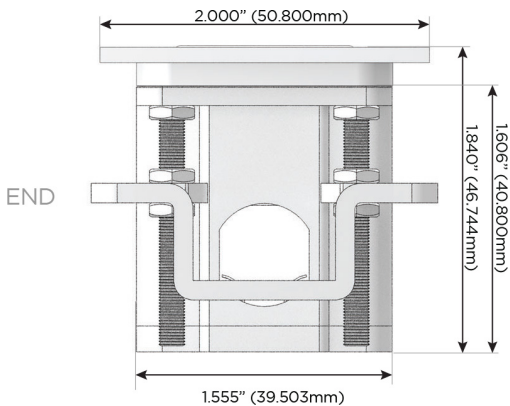

### Plug:

Supplied with Low Profile Flat 45° Angle 120 VAC Plug

Optional Standard Straight 120 VAC Plug

Optional Straight 120 VAC Pass-through Plug

- CLEAN, COMPACT DESIGN
- STREAMLINED
- LOW PROFILE
- SIDE-EXITING CORDS
- PLUG & PLAY
- 6' AC CORD & PLUG (FLAT PLUG STANDARD)
- CUSTOMIZABLE CONFIGURATIONS AND FINISHES
- UL LISTED FOR MOUNTING IN FURNITURE
- 15A

# M-POWER-4T

AC POWER & DATA CONNECTIVITY SOLUTION

M-POWER-4T-ASAX-BZ4TP

Specs:

**Modules/Ports:**

- A** Tamper Resistant AC Receptacle
- S** USB-C (25W High Speed Charging Port)
- X** Switched AC

Distributed by