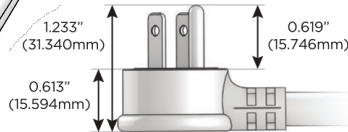

# M-POWER-4T

AC POWER & DATA CONNECTIVITY SOLUTION

M-POWER-4T-ASAX-BRATP

Specs:

**Modules/Ports:**

- A** Tamper Resistant AC Receptacle
- S** USB-C (25W High Speed Charging Port)
- X** Switched AC

Distributed by