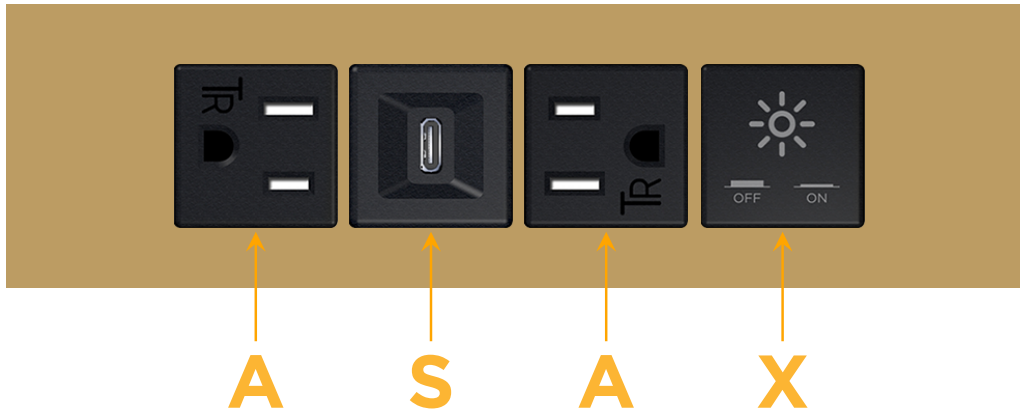

Trim Plate Finish: **BRASS (ABS)**

Custom Finishes Available

M-POWER-4T-ASAX-BRATP

Features:

**Module/Port Options:**

- A** Tamper Resistant AC Receptacle
- E** USB-A & USB-C (20W)
- M** Double USB-A (Fast Charging Ports - 18W)
- H** HDMI
- 6** CAT 6
- 12** RJ 12
- X** Switched AC
- Y** 3-Way Switch (Low Voltage)
- V** USB-C (45W High Speed Charging Port)
- S** USB-C (25W High Speed Charging Port)
- R** Switched AC (Rocker Switch)
- D** Dimmer Switch

**Plug:**

Supplied with Low Profile Flat 45° Angle 120 VAC Plug

Optional Standard Straight 120 VAC Plug

Optional Straight 120 VAC Pass-through Plug

- CLEAN, COMPACT DESIGN
- STREAMLINED
- LOW PROFILE
- SIDE-EXITING CORDS
- PLUG & PLAY
- 6' AC CORD & PLUG (FLAT PLUG STANDARD)
- CUSTOMIZABLE CONFIGURATIONS AND FINISHES
- UL LISTED FOR MOUNTING IN FURNITURE
- 15A

# M-POWER-4T

AC POWER & DATA CONNECTIVITY SOLUTION

M-POWER-4T-ASAX-BRATP

Specs:

**Modules/Ports:**

- A** Tamper Resistant AC Receptacle
- S** USB-C (25W High Speed Charging Port)
- X** Switched AC

Distributed by