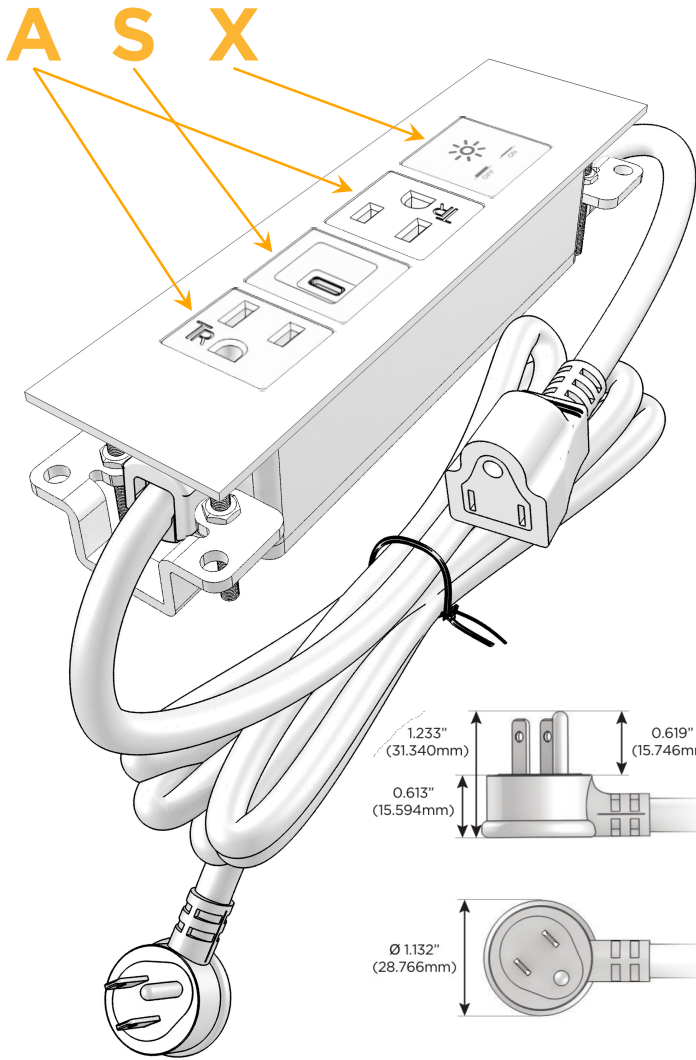

Trim Plate Finish: **BRASS (ABS)**

Custom Finishes Available

M-POWER-4T-ASAX-BRATP

Features:

**Module/Port Options:**

- A** Tamper Resistant AC Receptacle
- E** USB-A & USB-C (20W)
- M** Double USB-A (Fast Charging Ports - 18W)
- H** HDMI
- 6** CAT 6
- 12** RJ 12
- X** Switched AC
- Y** 3-Way Switch (Low Voltage)
- V** USB-C (45W High Speed Charging Port)
- S** USB-C (25W High Speed Charging Port)
- R** Switched AC (Rocker Switch)
- D** Dimmer Switch

**Plug:**

Supplied with Low Profile Flat 45° Angle 120 VAC Plug

Optional Standard Straight 120 VAC Plug

Optional Straight 120 VAC Pass-through Plug

- CLEAN, COMPACT DESIGN
- STREAMLINED
- LOW PROFILE
- SIDE-EXITING CORDS
- PLUG & PLAY
- 6' AC CORD & PLUG (FLAT PLUG STANDARD)
- CUSTOMIZABLE CONFIGURATIONS AND FINISHES
- UL LISTED FOR MOUNTING IN FURNITURE
- 15A

# M-POWER-4T

AC POWER & DATA CONNECTIVITY SOLUTION

M-POWER-4T-ASAX-BRATP

Specs:

**Modules/Ports:**

- A** Tamper Resistant AC Receptacle
- S** USB-C (25W High Speed Charging Port)
- X** Switched AC

Distributed by