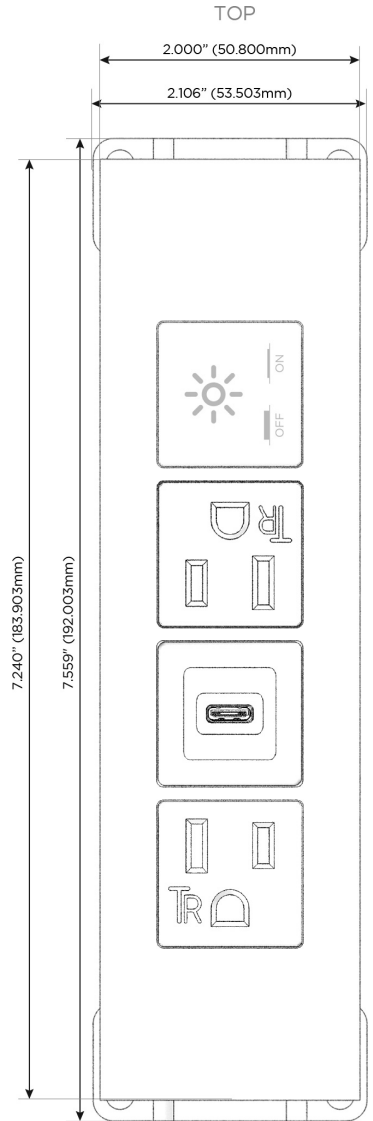

Trim Plate Finish: **BRASS (ABS)**

Custom Finishes Available

M-POWER-4T-ASAX-BRATP

Features:

**Module/Port Options:**

- A** Tamper Resistant AC Receptacle
- E** USB-A & USB-C (20W)
- M** Double USB-A (Fast Charging Ports - 18W)
- H** HDMI
- 6** CAT 6
- 12** RJ 12
- X** Switched AC
- Y** 3-Way Switch (Low Voltage)
- V** USB-C (45W High Speed Charging Port)
- S** USB-C (25W High Speed Charging Port)
- R** Switched AC (Rocker Switch)
- D** Dimmer Switch

**Plug:**

Supplied with Low Profile Flat 45° Angle 120 VAC Plug

Optional Standard Straight 120 VAC Plug

Optional Straight 120 VAC Pass-through Plug

- CLEAN, COMPACT DESIGN
- STREAMLINED
- LOW PROFILE
- SIDE-EXITING CORDS
- PLUG & PLAY
- 6' AC CORD & PLUG (FLAT PLUG STANDARD)
- CUSTOMIZABLE CONFIGURATIONS AND FINISHES
- UL LISTED FOR MOUNTING IN FURNITURE
- 15A

# M-POWER-4T

AC POWER & DATA CONNECTIVITY SOLUTION

M-POWER-4T-ASAX-BRATP

Specs:

**Modules/Ports:**

- A** Tamper Resistant AC Receptacle
- S** USB-C (25W High Speed Charging Port)
- X** Switched AC

Distributed by