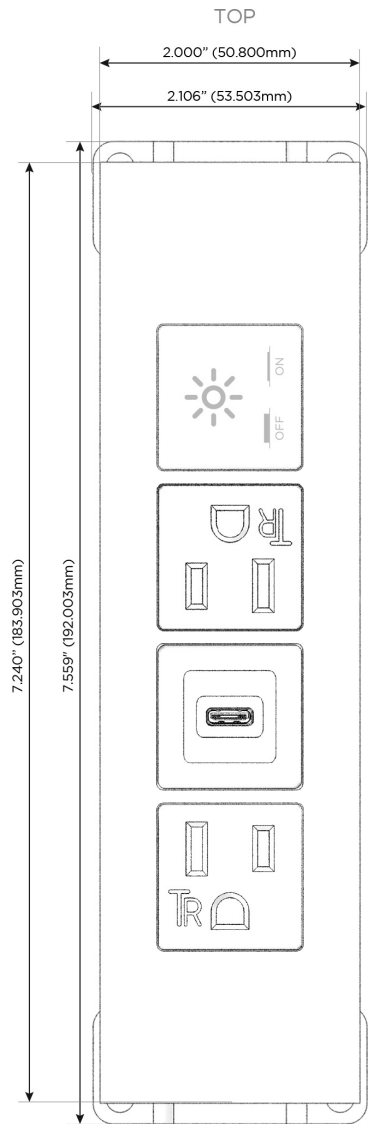

Trim Plate Finish: **BRASS ANTIQUED (ABS)**

Custom Finishes Available

M-POWER-4T-ASAX-BRAATP

Features:

Module/Port Options:

- A** Tamper Resistant AC Receptacle
- E** USB-A & USB-C (20W)
- M** Double USB-A (Fast Charging Ports - 18W)
- H** HDMI
- 6** CAT 6
- 12** RJ 12
- X** Switched AC
- Y** 3-Way Switch (Low Voltage)
- V** USB-C (45W High Speed Charging Port)
- S** USB-C (25W High Speed Charging Port)
- R** Switched AC (Rocker Switch)
- D** Dimmer Switch

Plug:

Supplied with Low Profile Flat 45° Angle 120 VAC Plug

Optional Standard Straight 120 VAC Plug

Optional Straight 120 VAC Pass-through Plug

- CLEAN, COMPACT DESIGN
- STREAMLINED
- LOW PROFILE
- SIDE-EXITING CORDS
- PLUG & PLAY
- 6' AC CORD & PLUG (FLAT PLUG STANDARD)
- CUSTOMIZABLE CONFIGURATIONS AND FINISHES
- UL LISTED FOR MOUNTING IN FURNITURE
- 15A

M-POWER-4T

AC POWER & DATA CONNECTIVITY SOLUTION

M-POWER-4T-ASAX-BRAATP

Specs:

Modules/Ports:

- A** Tamper Resistant AC Receptacle
- S** USB-C (25W High Speed Charging Port)
- X** Switched AC

Distributed by