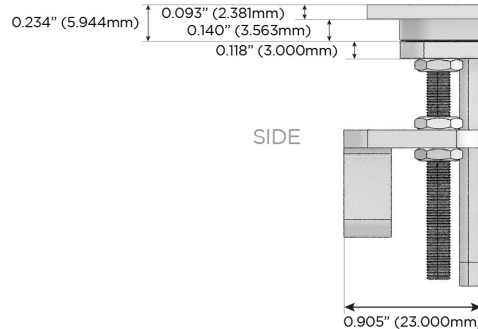

M-POWER-4T

AC POWER & DATA CONNECTIVITY SOLUTION

M-POWER-4T-ASAX-BRAATP

Specs:

Modules/Ports:

- A** Tamper Resistant AC Receptacle
- S** USB-C (25W High Speed Charging Port)
- X** Switched AC

Distributed by