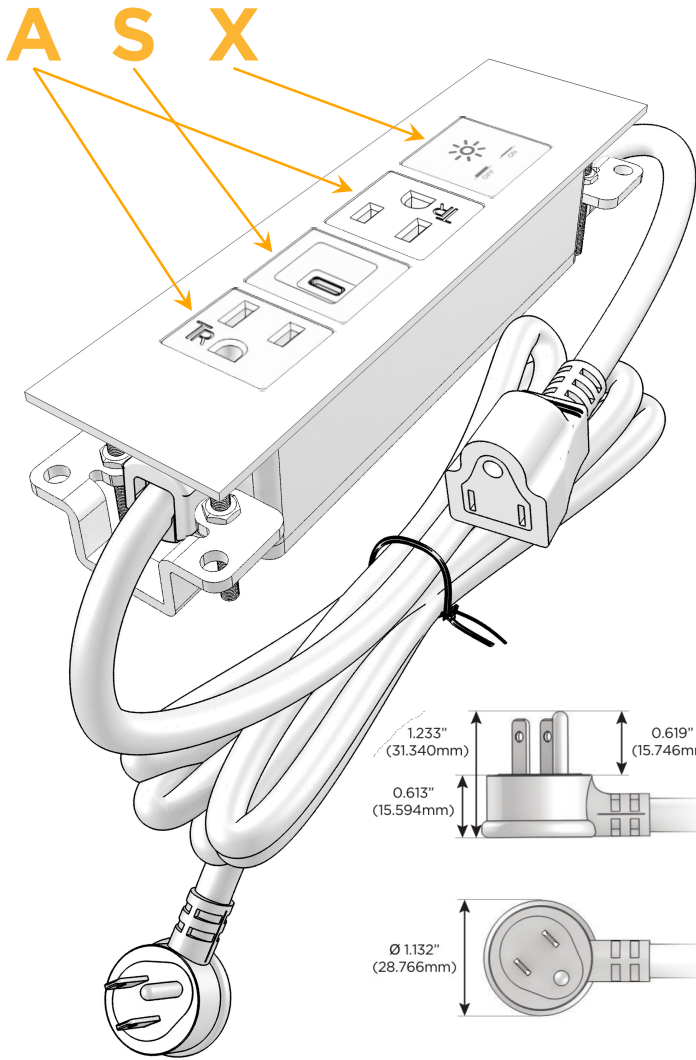

Trim Plate Finish: **BRASS ANTIQUED (ABS)**

Custom Finishes Available

M-POWER-4T-ASAX-BRAATP

Features:

Module/Port Options:

- A** Tamper Resistant AC Receptacle
- E** USB-A & USB-C (20W)
- M** Double USB-A (Fast Charging Ports - 18W)
- H** HDMI
- 6** CAT 6
- 12** RJ 12
- X** Switched AC
- Y** 3-Way Switch (Low Voltage)
- V** USB-C (45W High Speed Charging Port)
- S** USB-C (25W High Speed Charging Port)
- R** Switched AC (Rocker Switch)
- D** Dimmer Switch

Plug:

Supplied with Low Profile Flat 45° Angle 120 VAC Plug

Optional Standard Straight 120 VAC Plug

Optional Straight 120 VAC Pass-through Plug

- CLEAN, COMPACT DESIGN
- STREAMLINED
- LOW PROFILE
- SIDE-EXITING CORDS
- PLUG & PLAY
- 6' AC CORD & PLUG (FLAT PLUG STANDARD)
- CUSTOMIZABLE CONFIGURATIONS AND FINISHES
- UL LISTED FOR MOUNTING IN FURNITURE
- 15A

M-POWER-4T

AC POWER & DATA CONNECTIVITY SOLUTION

M-POWER-4T-ASAX-BRAATP

Specs:

Modules/Ports:

- A** Tamper Resistant AC Receptacle
- S** USB-C (25W High Speed Charging Port)
- X** Switched AC

Distributed by