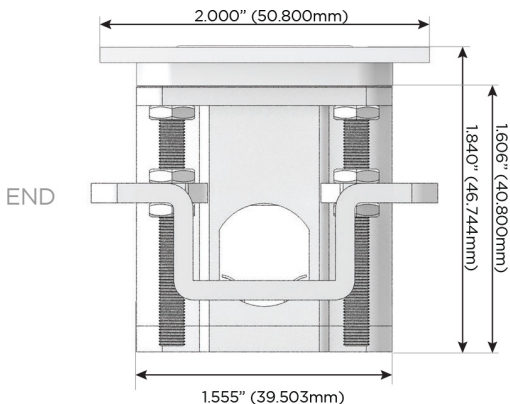

Plug:

Supplied with Low Profile Flat 45° Angle 120 VAC Plug

Optional Standard Straight 120 VAC Plug

Optional Straight 120 VAC Pass-through Plug

- CLEAN, COMPACT DESIGN
- STREAMLINED
- LOW PROFILE
- SIDE-EXITING CORDS
- PLUG & PLAY
- 6' AC CORD & PLUG (FLAT PLUG STANDARD)
- CUSTOMIZABLE CONFIGURATIONS AND FINISHES
- UL LISTED FOR MOUNTING IN FURNITURE
- 15A

M-POWER-4T

AC POWER & DATA CONNECTIVITY SOLUTION

M-POWER-4T-ASAX-BRAATP

Specs:

Modules/Ports:

- A** Tamper Resistant AC Receptacle
- S** USB-C (25W High Speed Charging Port)
- X** Switched AC

Distributed by