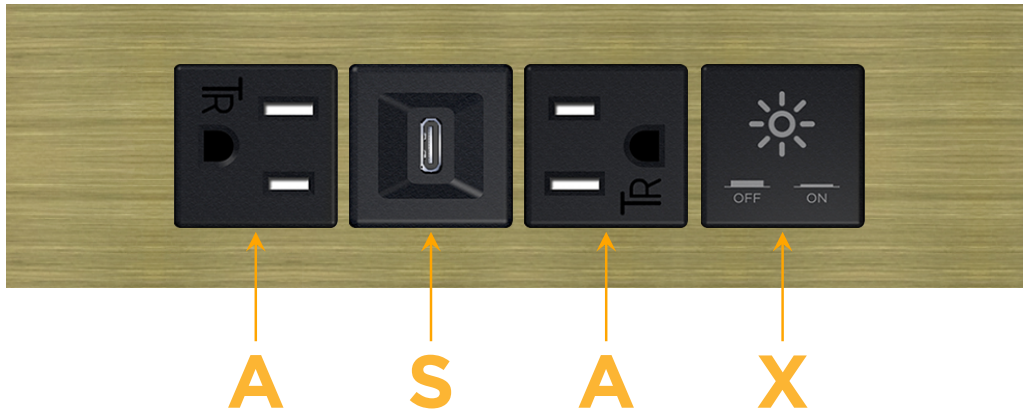

Trim Plate Finish: **BRASS ANTIQUED (ABS)**

Custom Finishes Available

M-POWER-4T-ASAX-BRAATP

Features:

Module/Port Options:

- A** Tamper Resistant AC Receptacle
- E** USB-A & USB-C (20W)
- M** Double USB-A (Fast Charging Ports - 18W)
- H** HDMI
- 6** CAT 6
- 12** RJ 12
- X** Switched AC
- Y** 3-Way Switch (Low Voltage)
- V** USB-C (45W High Speed Charging Port)
- S** USB-C (25W High Speed Charging Port)
- R** Switched AC (Rocker Switch)
- D** Dimmer Switch

Plug:

Supplied with Low Profile Flat 45° Angle 120 VAC Plug

Optional Standard Straight 120 VAC Plug

Optional Straight 120 VAC Pass-through Plug

- CLEAN, COMPACT DESIGN
- STREAMLINED
- LOW PROFILE
- SIDE-EXITING CORDS
- PLUG & PLAY
- 6' AC CORD & PLUG (FLAT PLUG STANDARD)
- CUSTOMIZABLE CONFIGURATIONS AND FINISHES
- UL LISTED FOR MOUNTING IN FURNITURE
- 15A

M-POWER-4T

AC POWER & DATA CONNECTIVITY SOLUTION

M-POWER-4T-ASAX-BRAATP

Specs:

Modules/Ports:

- A** Tamper Resistant AC Receptacle
- S** USB-C (25W High Speed Charging Port)
- X** Switched AC

Distributed by