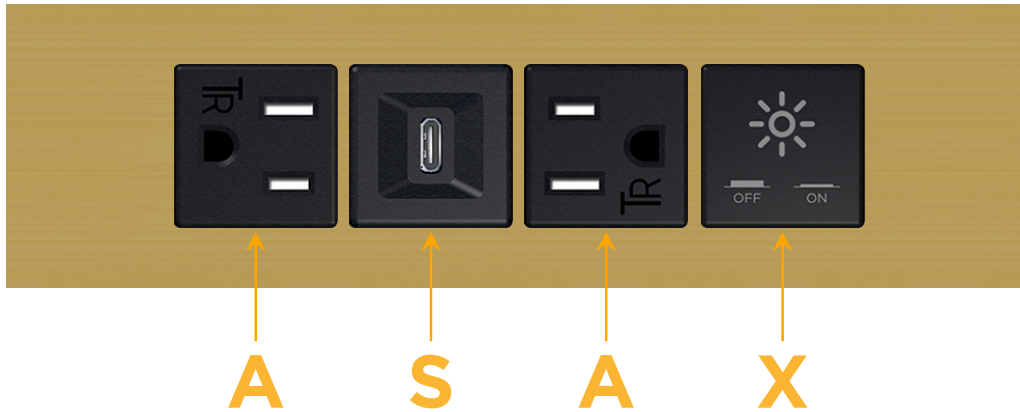

M-POWER-4T

AC POWER & DATA CONNECTIVITY SOLUTION

M-POWER-4T-ASAX-BR4TP

Distributed by

Mormax Company, Inc.

8 Westchester Plaza

Elmsford, NY 10523

914-699-0101

sales@mormax.com

mormax.com

Metro Light & Power's line of power & data solutions offers sophisticated design elements combined with greater ease of installation. Streamlined and low-profile, enhanced by side-exiting cords, our outlets advance the industry with their cutting edge look and feel. We believe flexibility is key, and we provide a variety of mounting options, including the ability to mount in limited spaces. Our outlets are available in many finishes and configurations, in addition to a custom color and finish capability for our clients.

Trim Plate Finish: **SOLID BRASS BRUSHED**

Custom Finishes Available

M-POWER-4T-ASAX-BR4TP

Features:

Module/Port Options:

- **A** Tamper Resistant AC Receptacle
- **E** USB-A & USB-C (20W)
- **M** Double USB-A (Fast Charging Ports - 18W)
- **H** HDMI
- **6** CAT 6
- **12** RJ 12
- **X** Switched AC
- **Y** 3-Way Switch (Low Voltage)
- **V** USB-C (45W High Speed Charging Port)
- **S** USB-C (25W High Speed Charging Port)
- **R** Switched AC (Rocker Switch)
- **D** Dimmer Switch

Plug:

Supplied with Low Profile Flat 45° Angle 120 VAC Plug

Optional Standard Straight 120 VAC Plug

Optional Straight 120 VAC Pass-through Plug

- CLEAN, COMPACT DESIGN
- STREAMLINED
- LOW PROFILE
- SIDE-EXITING CORDS
- PLUG & PLAY
- 6' AC CORD & PLUG (FLAT PLUG STANDARD)
- CUSTOMIZABLE CONFIGURATIONS AND FINISHES
- UL LISTED FOR MOUNTING IN FURNITURE
- 15A