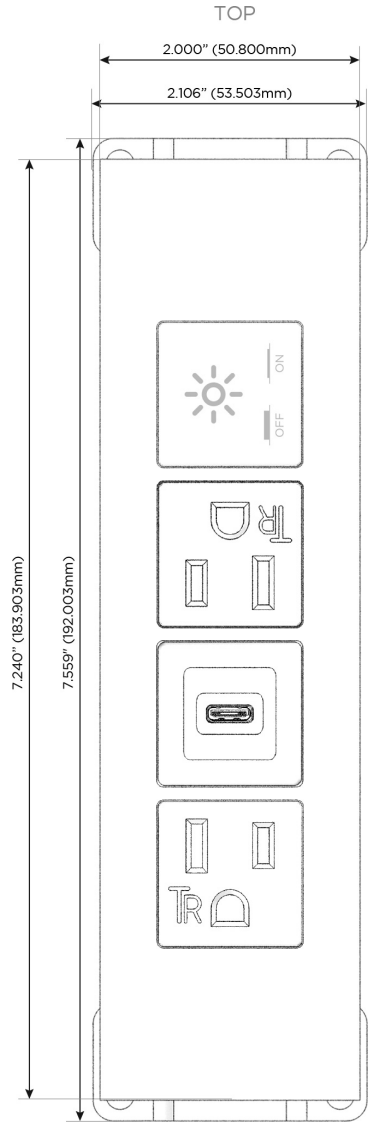

M-POWER-4T

AC POWER & DATA CONNECTIVITY SOLUTION

M-POWER-4T-ASAX-BR4TP

Specs:

Modules/Ports:

- **A** Tamper Resistant AC Receptacle
- **S** USB-C (25W High Speed Charging Port)
- **X** Switched AC

Distributed by

Mormax Company, Inc.

8 Westchester Plaza

Elmsford, NY 10523

914-699-0101

sales@mormax.com

mormax.com