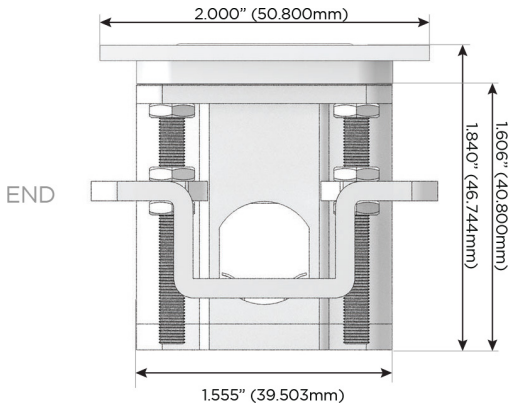

M-POWER-4T

AC POWER & DATA CONNECTIVITY SOLUTION

M-POWER-4T-ASAX-BR4TP

Specs:

Modules/Ports:

- **A** Tamper Resistant AC Receptacle
- **S** USB-C (25W High Speed Charging Port)
- **X** Switched AC

Distributed by

Mormax Company, Inc.

8 Westchester Plaza

Elmsford, NY 10523

914-699-0101

sales@mormax.com

mormax.com