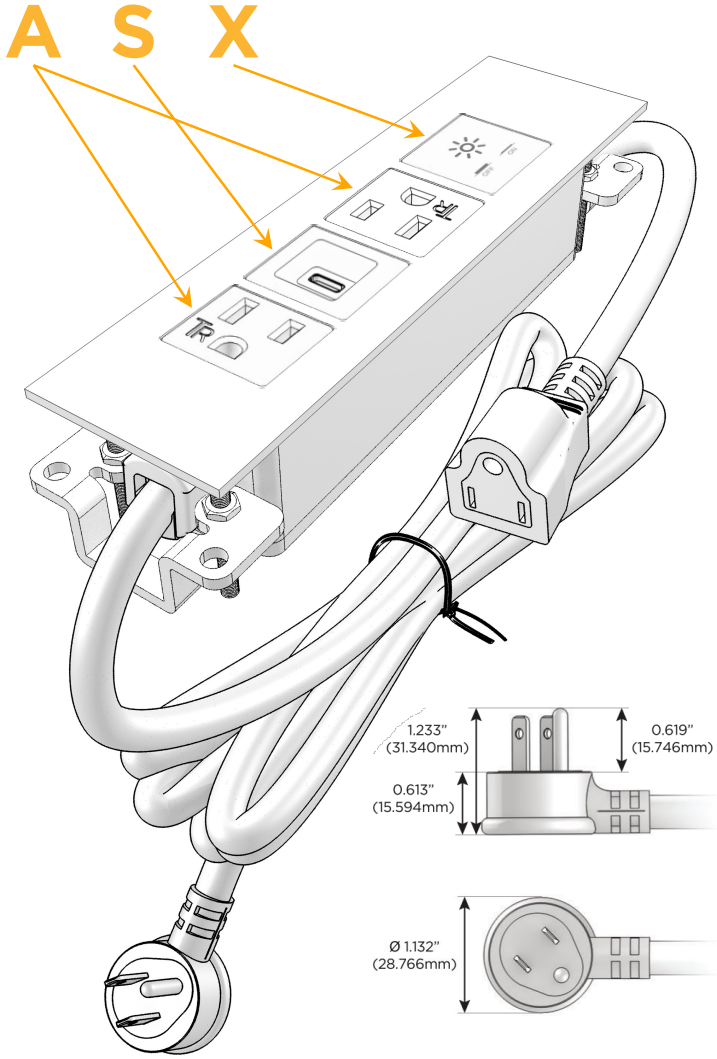

### Module/Port Options:

- A** Tamper Resistant AC Receptacle
- E** USB-A & USB-C (20W)
- M** Double USB-A (Fast Charging Ports - 18W)
- H** HDMI
- 6** CAT 6
- 12** RJ 12
- X** Switched AC
- Y** 3-Way Switch (Low Voltage)
- V** USB-C (45W High Speed Charging Port)
- S** USB-C (25W High Speed Charging Port)
- R** Switched AC (Rocker Switch)
- D** Dimmer Switch

### Plug:

Supplied with Low Profile Flat 45° Angle 120 VAC Plug

Optional Standard Straight 120 VAC Plug

Optional Straight 120 VAC Pass-through Plug

- CLEAN, COMPACT DESIGN
- STREAMLINED
- LOW PROFILE
- SIDE-EXITING CORDS
- PLUG & PLAY
- 6' AC CORD & PLUG (FLAT PLUG STANDARD)
- CUSTOMIZABLE CONFIGURATIONS AND FINISHES
- UL LISTED FOR MOUNTING IN FURNITURE
- 15A

## AC POWER & DATA CONNECTIVITY SOLUTION

M-POWER-4T-ASAX-BR4TP

Specs:

### Modules/Ports:

- A** Tamper Resistant AC Receptacle
- S** USB-C (25W High Speed Charging Port)
- X** Switched AC

Distributed by

Mormax Company, Inc.

8 Westchester Plaza

Elmsford, NY 10523

914-699-0101

sales@mormax.com