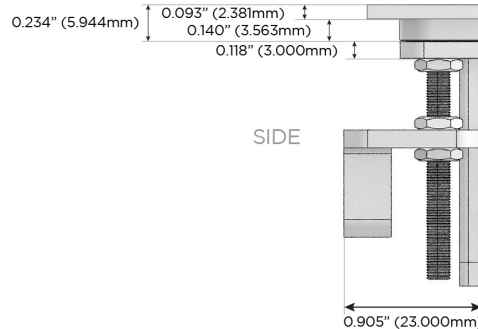

M-POWER-4T

AC POWER & DATA CONNECTIVITY SOLUTION

M-POWER-4T-ASAX-BR4TP

Specs:

Modules/Ports:

- **A** Tamper Resistant AC Receptacle
- **S** USB-C (25W High Speed Charging Port)
- **X** Switched AC

Distributed by

Mormax Company, Inc.

8 Westchester Plaza

Elmsford, NY 10523

914-699-0101

sales@mormax.com

mormax.com