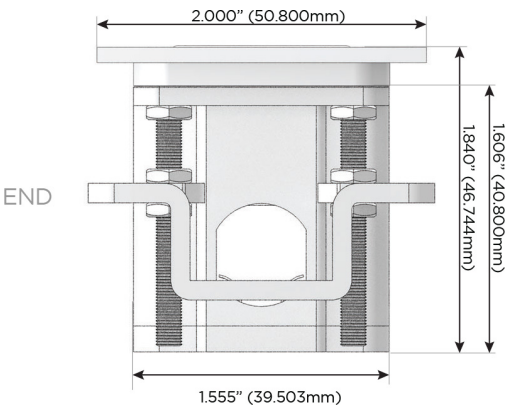

M-POWER-4T

AC POWER & DATA CONNECTIVITY SOLUTION

M-POWER-4T-ASAX-BATP

Specs:

Modules/Ports:

- **A** Tamper Resistant AC Receptacle
- **S** USB-C (25W High Speed Charging Port)
- **X** Switched AC

Distributed by

Mormax Company, Inc.

8 Westchester Plaza

Elmsford, NY 10523

914-699-0101

sales@mormax.com

mormax.com