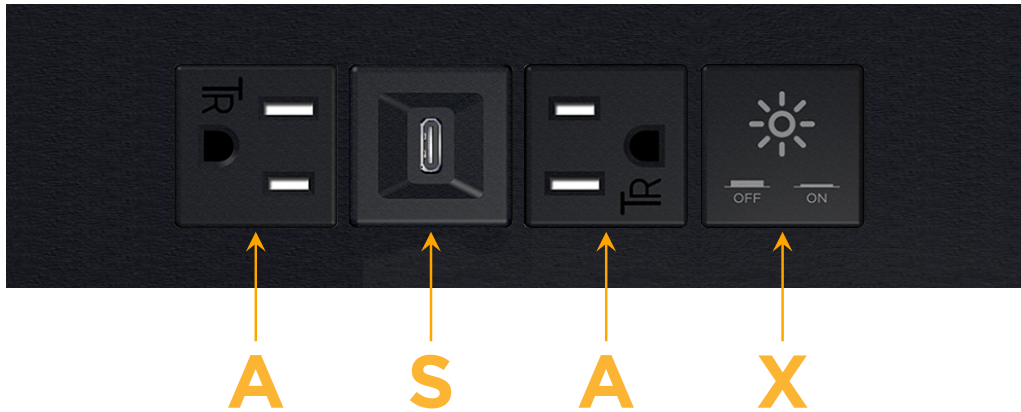

Trim Plate Finish: **BLACK (ABS)**

Custom Finishes Available

M-POWER-4T-ASAX-BATP

Features:

**Module/Port Options:**

- A** Tamper Resistant AC Receptacle
- E** USB-A & USB-C (20W)
- M** Double USB-A (Fast Charging Ports - 18W)
- H** HDMI
- 6** CAT 6
- 12** RJ 12
- X** Switched AC
- Y** 3-Way Switch (Low Voltage)
- V** USB-C (45W High Speed Charging Port)
- S** USB-C (25W High Speed Charging Port)
- R** Switched AC (Rocker Switch)
- D** Dimmer Switch

**Plug:**

Supplied with Low Profile Flat 45° Angle 120 VAC Plug

Optional Standard Straight 120 VAC Plug

Optional Straight 120 VAC Pass-through Plug

- CLEAN, COMPACT DESIGN
- STREAMLINED
- LOW PROFILE
- SIDE-EXITING CORDS
- PLUG & PLAY
- 6' AC CORD & PLUG (FLAT PLUG STANDARD)
- CUSTOMIZABLE CONFIGURATIONS AND FINISHES
- UL LISTED FOR MOUNTING IN FURNITURE
- 15A

### Modules/Ports:

- A** Tamper Resistant AC Receptacle
- S** USB-C (25W High Speed Charging Port)
- X** Switched AC

Distributed by

Mormax Company, Inc.

8 Westchester Plaza

Elmsford, NY 10523

914-699-0101

sales@mormax.com