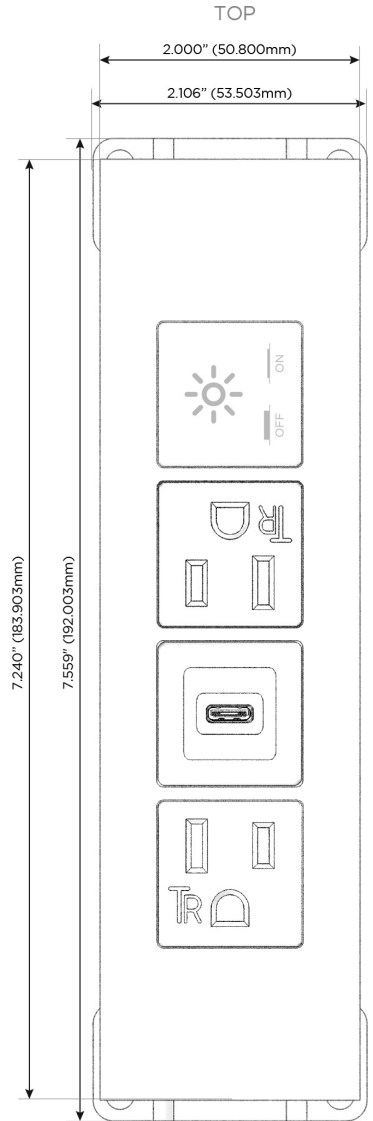

M-POWER-4T

AC POWER & DATA CONNECTIVITY SOLUTION

M-POWER-4T-ASAX-BATP

Specs:

Modules/Ports:

- **A** Tamper Resistant AC Receptacle
- **S** USB-C (25W High Speed Charging Port)
- **X** Switched AC

Distributed by

Mormax Company, Inc.

8 Westchester Plaza

Elmsford, NY 10523

914-699-0101

sales@mormax.com

mormax.com