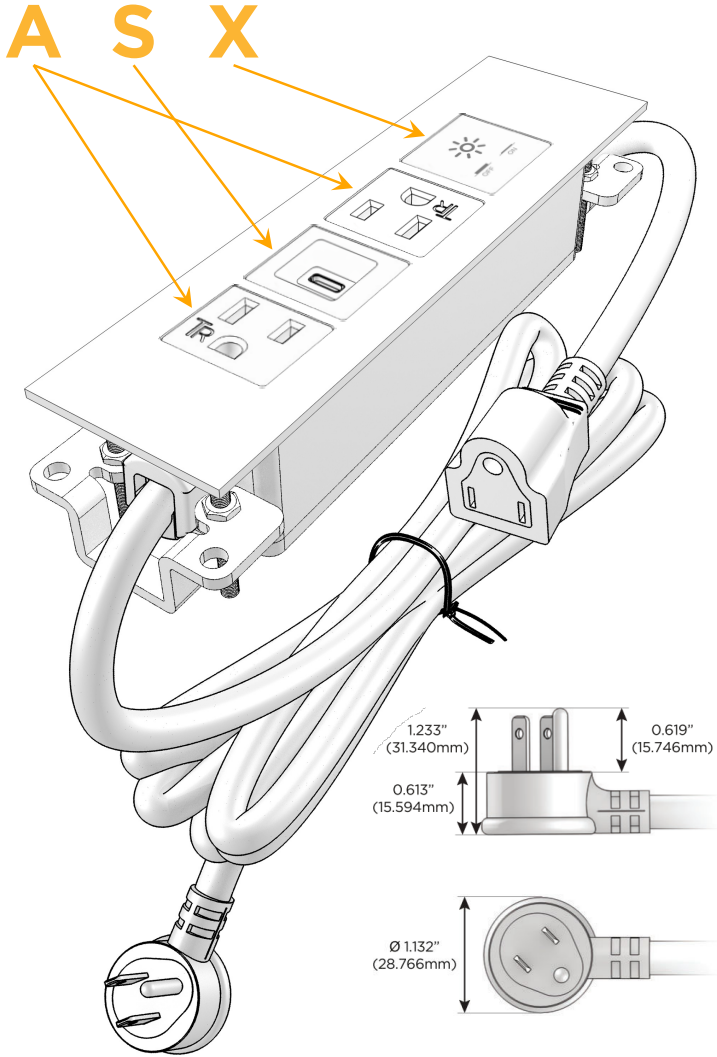

Trim Plate Finish: **BLACK (ABS)**

Custom Finishes Available

M-POWER-4T-ASAX-BATP

Features:

**Module/Port Options:**

- A** Tamper Resistant AC Receptacle
- E** USB-A & USB-C (20W)
- M** Double USB-A (Fast Charging Ports - 18W)
- H** HDMI
- 6** CAT 6
- 12** RJ 12
- X** Switched AC
- Y** 3-Way Switch (Low Voltage)
- V** USB-C (45W High Speed Charging Port)
- S** USB-C (25W High Speed Charging Port)
- R** Switched AC (Rocker Switch)
- D** Dimmer Switch

**Plug:**

Supplied with Low Profile Flat 45° Angle 120 VAC Plug

Optional Standard Straight 120 VAC Plug

Optional Straight 120 VAC Pass-through Plug

- CLEAN, COMPACT DESIGN
- STREAMLINED
- LOW PROFILE
- SIDE-EXITING CORDS
- PLUG & PLAY
- 6' AC CORD & PLUG (FLAT PLUG STANDARD)
- CUSTOMIZABLE CONFIGURATIONS AND FINISHES
- UL LISTED FOR MOUNTING IN FURNITURE
- 15A

## AC POWER & DATA CONNECTIVITY SOLUTION

M-POWER-4T-ASAX-BATP

Specs:

### Modules/Ports:

- A** Tamper Resistant AC Receptacle
- S** USB-C (25W High Speed Charging Port)
- X** Switched AC

Distributed by

Mormax Company, Inc.

8 Westchester Plaza

Elmsford, NY 10523

914-699-0101

sales@mormax.com