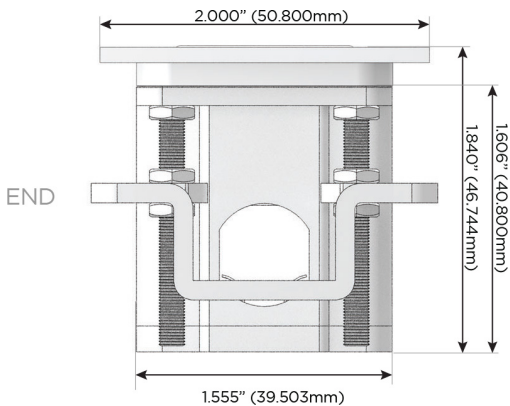

M-POWER-4T

AC POWER & DATA CONNECTIVITY SOLUTION

M-POWER-4T-ASAX-APATP

Specs:

Modules/Ports:

- **A** Tamper Resistant AC Receptacle
- **S** USB-C (25W High Speed Charging Port)
- **X** Switched AC

Distributed by

Mormax Company, Inc.

8 Westchester Plaza

Elmsford, NY 10523

914-699-0101

sales@mormax.com

mormax.com