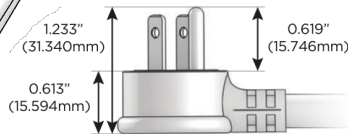

M-POWER-4T

AC POWER & DATA CONNECTIVITY SOLUTION

M-POWER-4T-ASAX-APATP

Specs:

Modules/Ports:

- **A** Tamper Resistant AC Receptacle
- **S** USB-C (25W High Speed Charging Port)
- **X** Switched AC