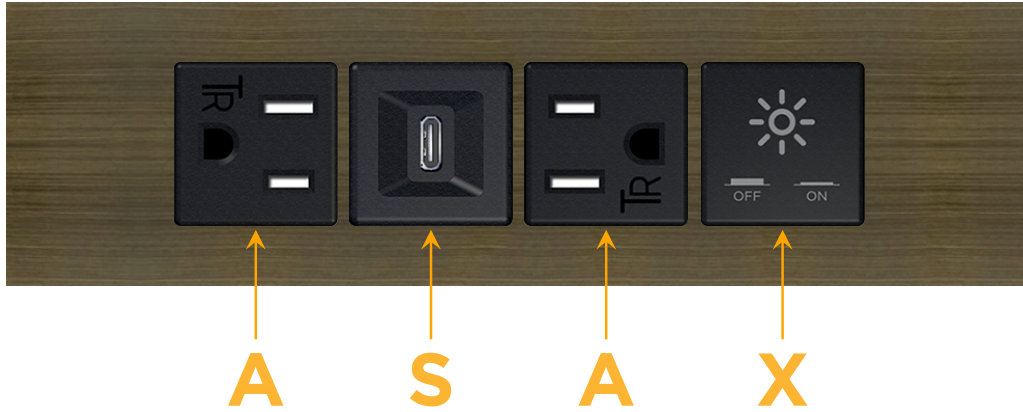

M-POWER-4T

AC POWER & DATA CONNECTIVITY SOLUTION

M-POWER-4T-ASAX-APATP

Distributed by

Mormax Company, Inc.

8 Westchester Plaza

Elmsford, NY 10523

914-699-0101

sales@mormax.com

mormax.com

Metro Light & Power's line of power & data solutions offers sophisticated design elements combined with greater ease of installation. Streamlined and low-profile, enhanced by side-exiting cords, our outlets advance the industry with their cutting edge look and feel. We believe flexibility is key, and we provide a variety of mounting options, including the ability to mount in limited spaces. Our outlets are available in many finishes and configurations, in addition to a custom color and finish capability for our clients.

Trim Plate Finish: **SPECIAL ANTIQUE BRONZE (ABS)**

Custom Finishes Available

M-POWER-4T-ASAX-APATP

Features:

Module/Port Options:

- **A** Tamper Resistant AC Receptacle
- **E** USB-A & USB-C (20W)
- **M** Double USB-A (Fast Charging Ports - 18W)
- **H** HDMI
- **6** CAT 6
- **12** RJ 12
- **X** Switched AC
- **Y** 3-Way Switch (Low Voltage)
- **V** USB-C (45W High Speed Charging Port)
- **S** USB-C (25W High Speed Charging Port)
- **R** Switched AC (Rocker Switch)
- **D** Dimmer Switch

Plug:

Supplied with Low Profile Flat 45° Angle 120 VAC Plug

Optional Standard Straight 120 VAC Plug

Optional Straight 120 VAC Pass-through Plug

- CLEAN, COMPACT DESIGN
- STREAMLINED
- LOW PROFILE
- SIDE-EXITING CORDS
- PLUG & PLAY
- 6' AC CORD & PLUG (FLAT PLUG STANDARD)
- CUSTOMIZABLE CONFIGURATIONS AND FINISHES
- UL LISTED FOR MOUNTING IN FURNITURE
- 15A