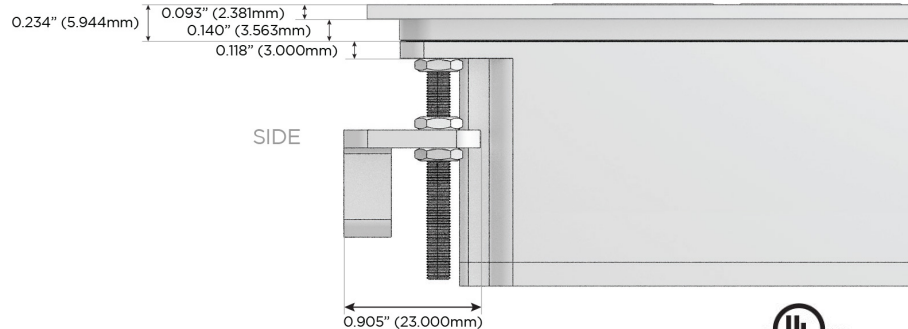

M-POWER-4T

AC POWER & DATA CONNECTIVITY SOLUTION

M-POWER-4T-ASAX-APATP

Specs:

Modules/Ports:

- **A** Tamper Resistant AC Receptacle
- **S** USB-C (25W High Speed Charging Port)
- **X** Switched AC

Distributed by

Mormax Company, Inc.

8 Westchester Plaza

Elmsford, NY 10523

914-699-0101

sales@mormax.com

mormax.com