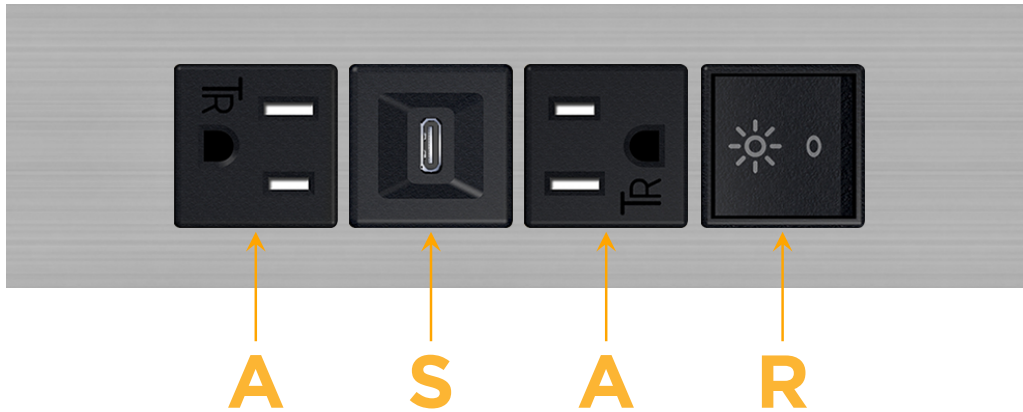

M-POWER-4T

AC POWER & DATA CONNECTIVITY SOLUTION

M-POWER-4T-ASAR-SS4ATP

Distributed by

Mormax Company, Inc.

8 Westchester Plaza

Elmsford, NY 10523

914-699-0101

sales@mormax.com

mormax.com

Metro Light & Power's line of power & data solutions offers sophisticated design elements combined with greater ease of installation. Streamlined and low-profile, enhanced by side-exiting cords, our outlets advance the industry with their cutting edge look and feel. We believe flexibility is key, and we provide a variety of mounting options, including the ability to mount in limited spaces. Our outlets are available in many finishes and configurations, in addition to a custom color and finish capability for our clients.

Trim Plate Finish: **BRUSHED STAINLESS (ABS)**

Custom Finishes Available

M-POWER-4T-ASAR-SS4ATP

Features:

Module/Port Options:

- **A** Tamper Resistant AC Receptacle
- **E** USB-A & USB-C (20W)
- **M** Double USB-A (Fast Charging Ports - 18W)
- **H** HDMI
- **6** CAT 6
- **12** RJ 12
- **X** Switched AC
- **Y** 3-Way Switch (Low Voltage)
- **V** USB-C (45W High Speed Charging Port)
- **S** USB-C (25W High Speed Charging Port)
- **R** Switched AC (Rocker Switch)
- **D** Dimmer Switch

Plug:

Supplied with Low Profile Flat 45° Angle 120 VAC Plug

Optional Standard Straight 120 VAC Plug

Optional Straight 120 VAC Pass-through Plug

- CLEAN, COMPACT DESIGN
- STREAMLINED
- LOW PROFILE
- SIDE-EXITING CORDS
- PLUG & PLAY
- 6' AC CORD & PLUG (FLAT PLUG STANDARD)
- CUSTOMIZABLE CONFIGURATIONS AND FINISHES
- UL LISTED FOR MOUNTING IN FURNITURE
- 15A