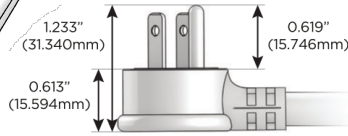

M-POWER-4T

AC POWER & DATA CONNECTIVITY SOLUTION

M-POWER-4T-ASAR-SS4ATP

Specs:

Modules/Ports:

- **A** Tamper Resistant AC Receptacle
- **S** USB-C (25W High Speed Charging Port)
- **R** Switched AC (Rocker Switch)