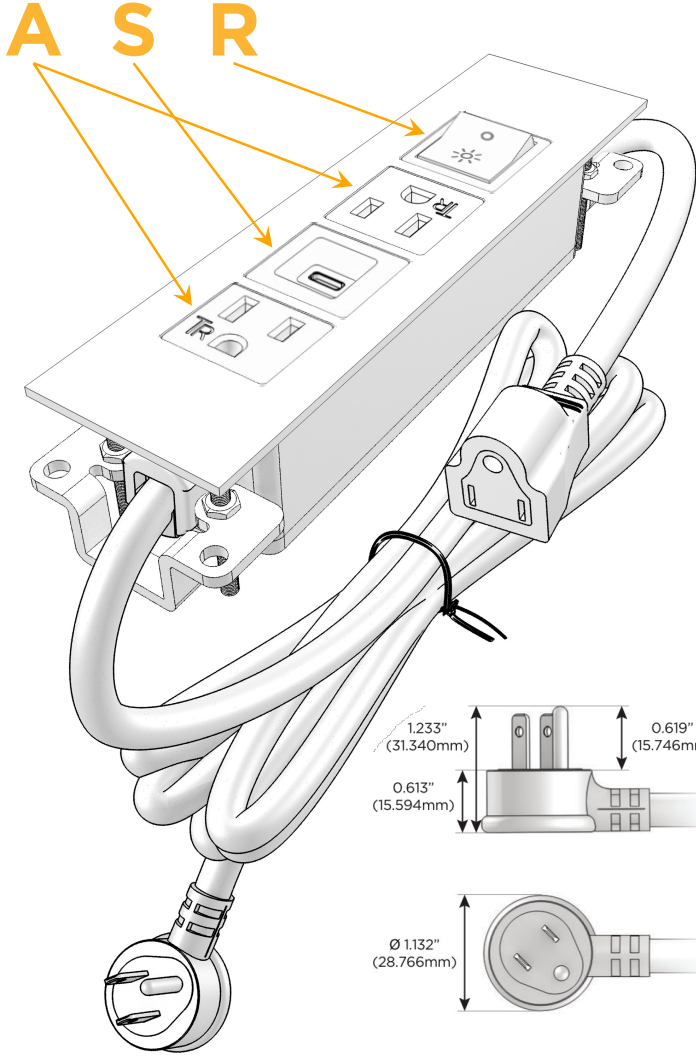

### Module/Port Options:

- A** Tamper Resistant AC Receptacle
- E** USB-A & USB-C (20W)
- M** Double USB-A (Fast Charging Ports - 18W)
- H** HDMI
- 6** CAT 6
- 12** RJ 12
- X** Switched AC
- Y** 3-Way Switch (Low Voltage)
- V** USB-C (45W High Speed Charging Port)
- S** USB-C (25W High Speed Charging Port)
- R** Switched AC (Rocker Switch)
- D** Dimmer Switch

### Plug:

Supplied with Low Profile Flat 45° Angle 120 VAC Plug

Optional Standard Straight 120 VAC Plug

Optional Straight 120 VAC Pass-through Plug

- CLEAN, COMPACT DESIGN
- STREAMLINED
- LOW PROFILE
- SIDE-EXITING CORDS
- PLUG & PLAY
- 6' AC CORD & PLUG (FLAT PLUG STANDARD)
- CUSTOMIZABLE CONFIGURATIONS AND FINISHES
- UL LISTED FOR MOUNTING IN FURNITURE
- 15A

## AC POWER & DATA CONNECTIVITY SOLUTION

M-POWER-4T-ASAR-SS4ATP

Specs:

### Modules/Ports:

- A** Tamper Resistant AC Receptacle
- S** USB-C (25W High Speed Charging Port)
- R** Switched AC (Rocker Switch)

Distributed by

Mormax Company, Inc.

8 Westchester Plaza

Elmsford, NY 10523