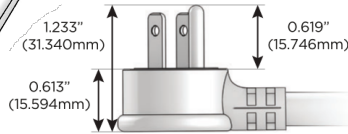

# M-POWER-4T

AC POWER & DATA CONNECTIVITY SOLUTION

M-POWER-4T-ASAR-SATP

Specs:

**Modules/Ports:**

- A** Tamper Resistant AC Receptacle
- S** USB-C (25W High Speed Charging Port)
- R** Switched AC (Rocker Switch)