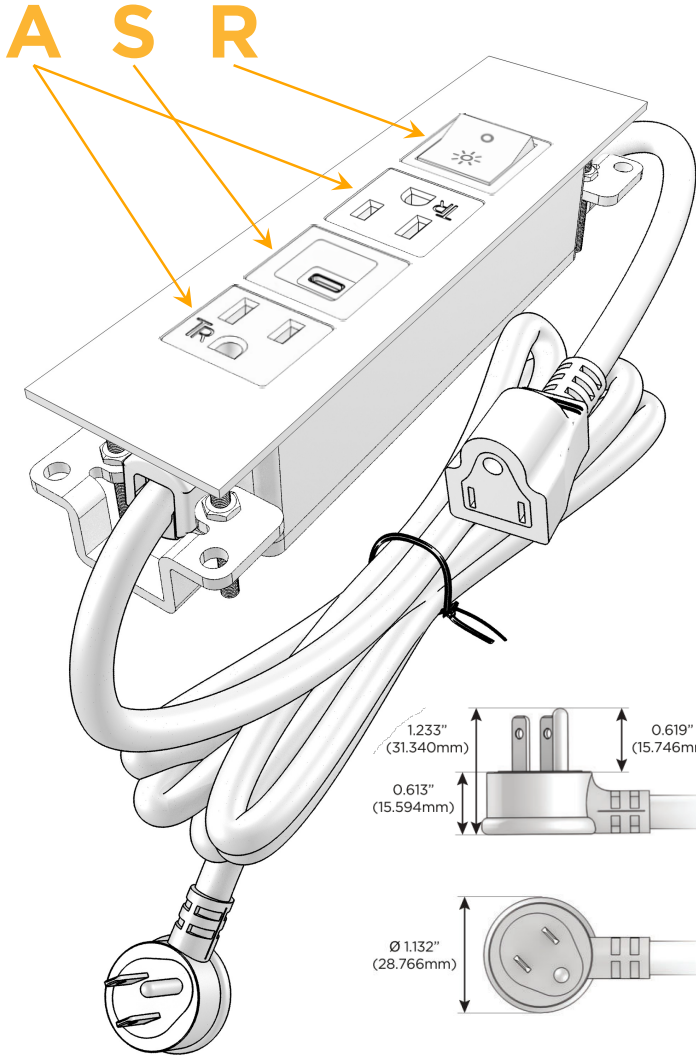

Trim Plate Finish: **SATIN NICKEL (ABS)**

Custom Finishes Available

M-POWER-4T-ASAR-SATP

Features:

**Module/Port Options:**

- A** Tamper Resistant AC Receptacle
- E** USB-A & USB-C (20W)
- M** Double USB-A (Fast Charging Ports - 18W)
- H** HDMI
- 6** CAT 6
- 12** RJ 12
- X** Switched AC
- Y** 3-Way Switch (Low Voltage)
- V** USB-C (45W High Speed Charging Port)
- S** USB-C (25W High Speed Charging Port)
- R** Switched AC (Rocker Switch)
- D** Dimmer Switch

**Plug:**

Supplied with Low Profile Flat 45° Angle 120 VAC Plug

Optional Standard Straight 120 VAC Plug

Optional Straight 120 VAC Pass-through Plug

- CLEAN, COMPACT DESIGN
- STREAMLINED
- LOW PROFILE
- SIDE-EXITING CORDS
- PLUG & PLAY
- 6' AC CORD & PLUG (FLAT PLUG STANDARD)
- CUSTOMIZABLE CONFIGURATIONS AND FINISHES
- UL LISTED FOR MOUNTING IN FURNITURE
- 15A

# M-POWER-4T

AC POWER & DATA CONNECTIVITY SOLUTION

M-POWER-4T-ASAR-SATP

Specs:

**Modules/Ports:**

- A** Tamper Resistant AC Receptacle
- S** USB-C (25W High Speed Charging Port)
- R** Switched AC (Rocker Switch)