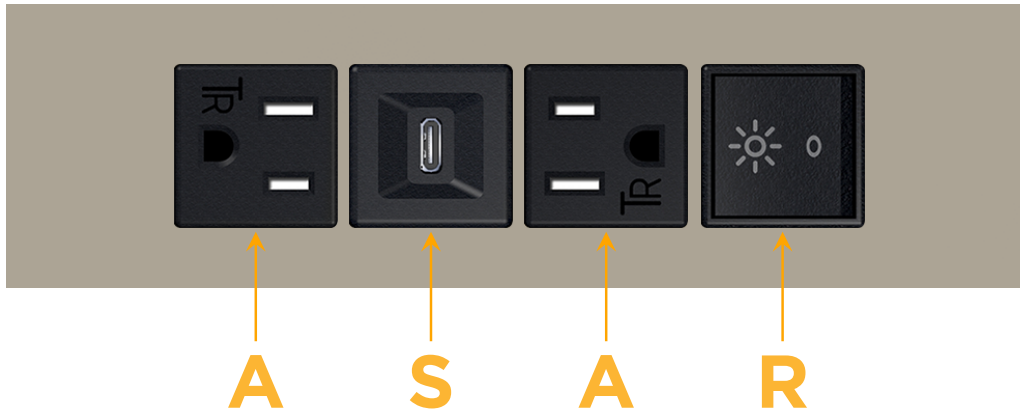

Trim Plate Finish: **SATIN NICKEL (ABS)**

Custom Finishes Available

M-POWER-4T-ASAR-SATP

Features:

**Module/Port Options:**

- A** Tamper Resistant AC Receptacle
- E** USB-A & USB-C (20W)
- M** Double USB-A (Fast Charging Ports - 18W)
- H** HDMI
- 6** CAT 6
- 12** RJ 12
- X** Switched AC
- Y** 3-Way Switch (Low Voltage)
- V** USB-C (45W High Speed Charging Port)
- S** USB-C (25W High Speed Charging Port)
- R** Switched AC (Rocker Switch)
- D** Dimmer Switch

**Plug:**

Supplied with Low Profile Flat 45° Angle 120 VAC Plug

Optional Standard Straight 120 VAC Plug

Optional Straight 120 VAC Pass-through Plug

- CLEAN, COMPACT DESIGN
- STREAMLINED
- LOW PROFILE
- SIDE-EXITING CORDS
- PLUG & PLAY
- 6' AC CORD & PLUG (FLAT PLUG STANDARD)
- CUSTOMIZABLE CONFIGURATIONS AND FINISHES
- UL LISTED FOR MOUNTING IN FURNITURE
- 15A

# M-POWER-4T

AC POWER & DATA CONNECTIVITY SOLUTION

M-POWER-4T-ASAR-SATP

Specs:

**Modules/Ports:**

- A** Tamper Resistant AC Receptacle
- S** USB-C (25W High Speed Charging Port)
- R** Switched AC (Rocker Switch)