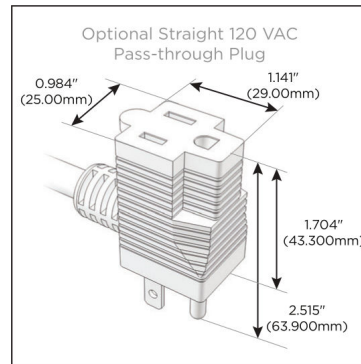

**Plug:**

Supplied with Low Profile Flat 45° Angle 120 VAC Plug

Optional Standard Straight 120 VAC Plug

Optional Straight 120 VAC Pass-through Plug

- CLEAN, COMPACT DESIGN
- STREAMLINED
- LOW PROFILE
- SIDE-EXITING CORDS
- PLUG & PLAY
- 6' AC CORD & PLUG (FLAT PLUG STANDARD)
- CUSTOMIZABLE CONFIGURATIONS AND FINISHES
- UL LISTED FOR MOUNTING IN FURNITURE
- 15A

# M-POWER-4T

AC POWER & DATA CONNECTIVITY SOLUTION

M-POWER-4T-ASAR-SATP

Specs:

**Modules/Ports:**

- A** Tamper Resistant AC Receptacle
- S** USB-C (25W High Speed Charging Port)
- R** Switched AC (Rocker Switch)