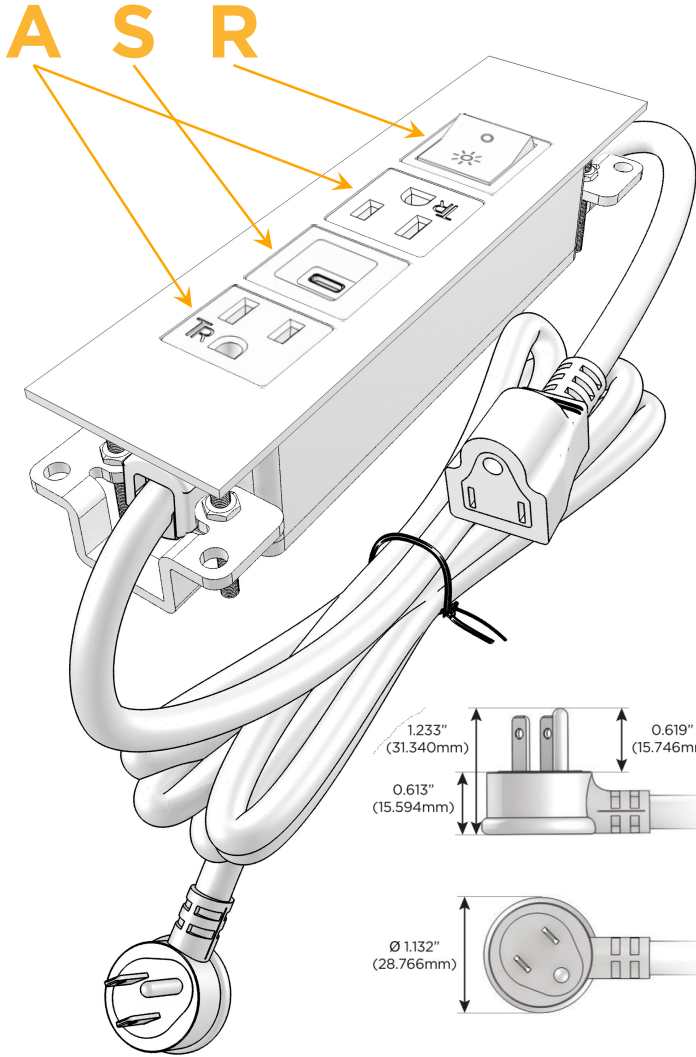

Trim Plate Finish: **GUNMETAL (ABS)**

*Custom Finishes Available*

M-POWER-4T-ASAR-S3ATP

Features:

**Module/Port Options:**

- A** Tamper Resistant AC Receptacle
- E** USB-A & USB-C (20W)
- M** Double USB-A (Fast Charging Ports - 18W)
- H** HDMI
- 6** CAT 6
- 12** RJ 12
- X** Switched AC
- Y** 3-Way Switch (Low Voltage)
- V** USB-C (45W High Speed Charging Port)
- S** USB-C (25W High Speed Charging Port)
- R** Switched AC (Rocker Switch)
- D** Dimmer Switch

**Plug:**

Supplied with Low Profile Flat 45° Angle 120 VAC Plug

Optional Standard Straight 120 VAC Plug

Optional Straight 120 VAC Pass-through Plug

- CLEAN, COMPACT DESIGN
- STREAMLINED
- LOW PROFILE
- SIDE-EXITING CORDS
- PLUG & PLAY
- 6' AC CORD & PLUG (FLAT PLUG STANDARD)
- CUSTOMIZABLE CONFIGURATIONS AND FINISHES
- UL LISTED FOR MOUNTING IN FURNITURE
- 15A

# M-POWER-4T

AC POWER & DATA CONNECTIVITY SOLUTION

M-POWER-4T-ASAR-S3ATP

Specs:

**Modules/Ports:**

- A** Tamper Resistant AC Receptacle
- S** USB-C (25W High Speed Charging Port)
- R** Switched AC (Rocker Switch)