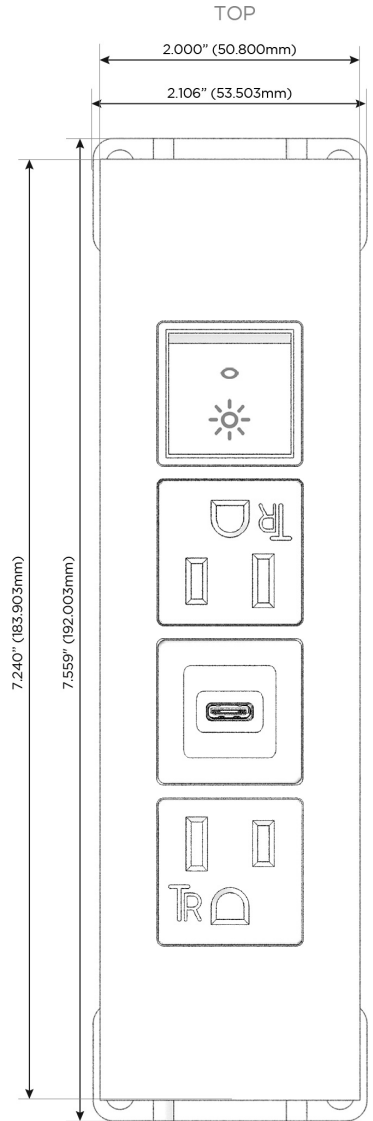

Trim Plate Finish: **GUNMETAL (ABS)**

*Custom Finishes Available*

M-POWER-4T-ASAR-S3ATP

Features:

**Module/Port Options:**

- A** Tamper Resistant AC Receptacle
- E** USB-A & USB-C (20W)
- M** Double USB-A (Fast Charging Ports - 18W)
- H** HDMI
- 6** CAT 6
- 12** RJ 12
- X** Switched AC
- Y** 3-Way Switch (Low Voltage)
- V** USB-C (45W High Speed Charging Port)
- S** USB-C (25W High Speed Charging Port)
- R** Switched AC (Rocker Switch)
- D** Dimmer Switch

**Plug:**

Supplied with Low Profile Flat 45° Angle 120 VAC Plug

Optional Standard Straight 120 VAC Plug

Optional Straight 120 VAC Pass-through Plug

- CLEAN, COMPACT DESIGN
- STREAMLINED
- LOW PROFILE
- SIDE-EXITING CORDS
- PLUG & PLAY
- 6' AC CORD & PLUG (FLAT PLUG STANDARD)
- CUSTOMIZABLE CONFIGURATIONS AND FINISHES
- UL LISTED FOR MOUNTING IN FURNITURE
- 15A

# M-POWER-4T

AC POWER & DATA CONNECTIVITY SOLUTION

M-POWER-4T-ASAR-S3ATP

Specs:

**Modules/Ports:**

- A** Tamper Resistant AC Receptacle
- S** USB-C (25W High Speed Charging Port)
- R** Switched AC (Rocker Switch)