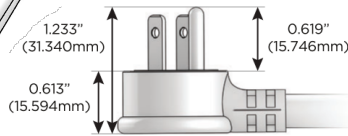

# M-POWER-4T

AC POWER & DATA CONNECTIVITY SOLUTION

M-POWER-4T-ASAR-S3ATP

Specs:

**Modules/Ports:**

- A** Tamper Resistant AC Receptacle
- S** USB-C (25W High Speed Charging Port)
- R** Switched AC (Rocker Switch)