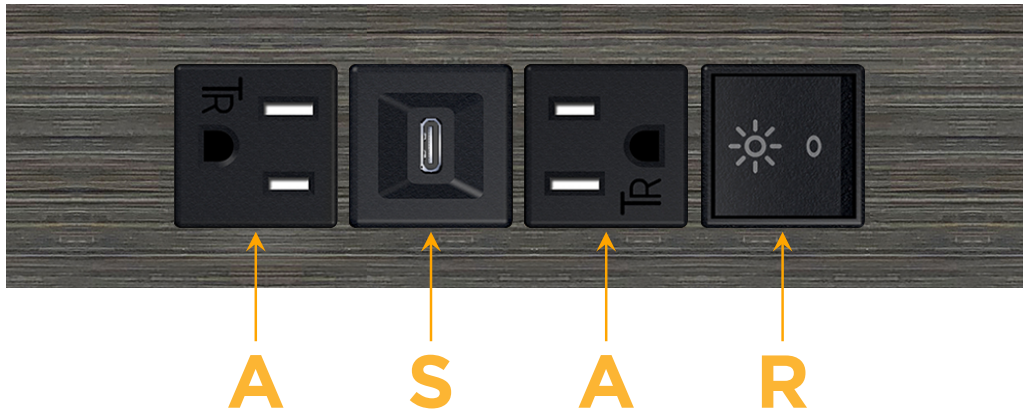

Trim Plate Finish: **GUNMETAL (ABS)**

*Custom Finishes Available*

M-POWER-4T-ASAR-S3ATP

Features:

**Module/Port Options:**

- A** Tamper Resistant AC Receptacle
- E** USB-A & USB-C (20W)
- M** Double USB-A (Fast Charging Ports - 18W)
- H** HDMI
- 6** CAT 6
- 12** RJ 12
- X** Switched AC
- Y** 3-Way Switch (Low Voltage)
- V** USB-C (45W High Speed Charging Port)
- S** USB-C (25W High Speed Charging Port)
- R** Switched AC (Rocker Switch)
- D** Dimmer Switch

**Plug:**

Supplied with Low Profile Flat 45° Angle 120 VAC Plug

Optional Standard Straight 120 VAC Plug

Optional Straight 120 VAC Pass-through Plug

- CLEAN, COMPACT DESIGN
- STREAMLINED
- LOW PROFILE
- SIDE-EXITING CORDS
- PLUG & PLAY
- 6' AC CORD & PLUG (FLAT PLUG STANDARD)
- CUSTOMIZABLE CONFIGURATIONS AND FINISHES
- UL LISTED FOR MOUNTING IN FURNITURE
- 15A

# M-POWER-4T

AC POWER & DATA CONNECTIVITY SOLUTION

M-POWER-4T-ASAR-S3ATP

Specs:

**Modules/Ports:**

- A** Tamper Resistant AC Receptacle
- S** USB-C (25W High Speed Charging Port)
- R** Switched AC (Rocker Switch)