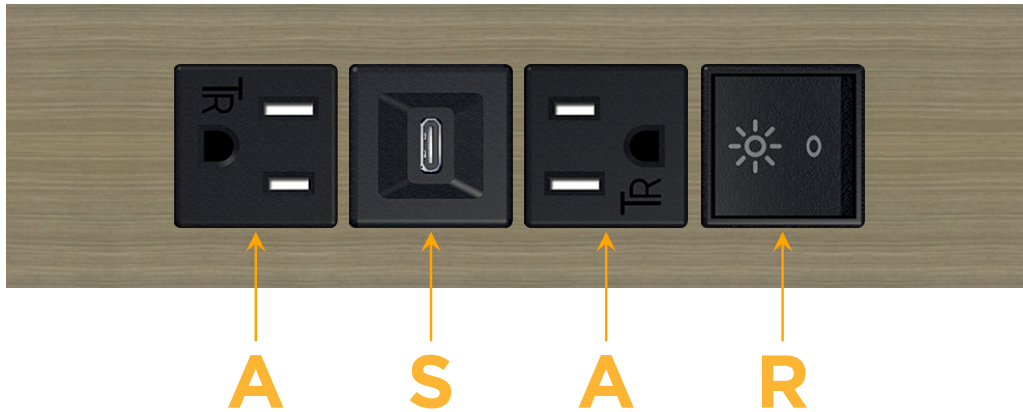

Trim Plate Finish: **ANTIQUED ARCHITECTURAL BRONZE (ABS)**

Custom Finishes Available

M-POWER-4T-ASAR-BZ5AATP

Features:

Module/Port Options:

- A** Tamper Resistant AC Receptacle
- E** USB-A & USB-C (20W)
- M** Double USB-A (Fast Charging Ports - 18W)
- H** HDMI
- 6** CAT 6
- 12** RJ 12
- X** Switched AC
- Y** 3-Way Switch (Low Voltage)
- V** USB-C (45W High Speed Charging Port)
- S** USB-C (25W High Speed Charging Port)
- R** Switched AC (Rocker Switch)
- D** Dimmer Switch

Plug:

Supplied with Low Profile Flat 45° Angle 120 VAC Plug

Optional Standard Straight 120 VAC Plug

Optional Straight 120 VAC Pass-through Plug

- CLEAN, COMPACT DESIGN
- STREAMLINED
- LOW PROFILE
- SIDE-EXITING CORDS
- PLUG & PLAY
- 6' AC CORD & PLUG (FLAT PLUG STANDARD)
- CUSTOMIZABLE CONFIGURATIONS AND FINISHES
- UL LISTED FOR MOUNTING IN FURNITURE
- 15A

M-POWER-4T

AC POWER & DATA CONNECTIVITY SOLUTION

M-POWER-4T-ASAR-BZ5AATP

Specs:

Modules/Ports:

- A** Tamper Resistant AC Receptacle
- S** USB-C (25W High Speed Charging Port)
- R** Switched AC (Rocker Switch)