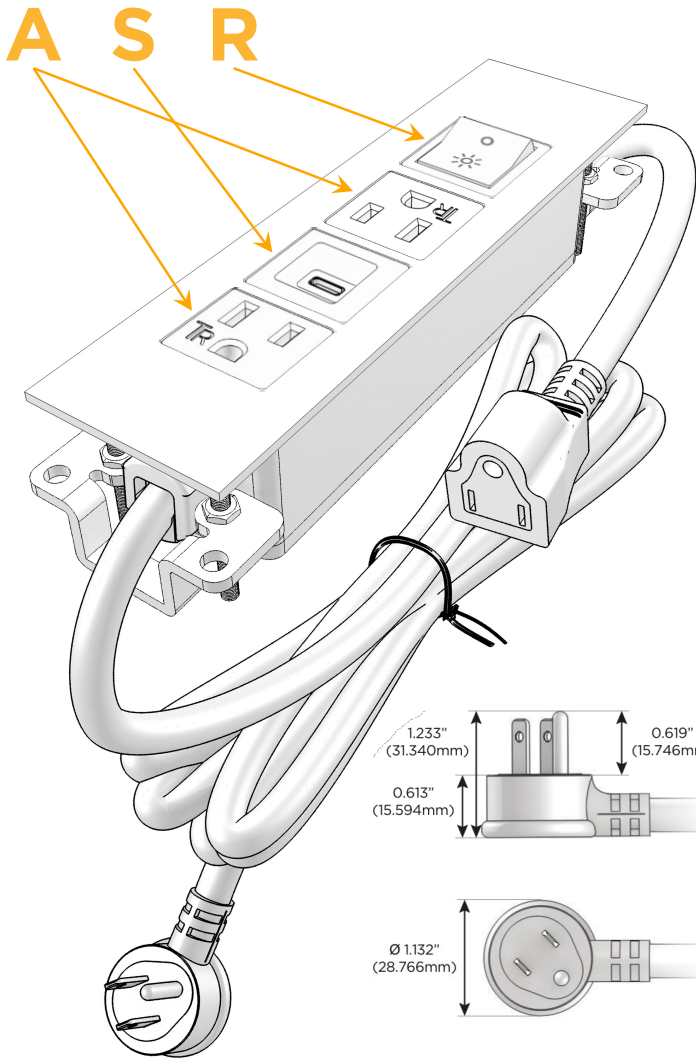

Trim Plate Finish: **ANTIQUED ARCHITECTURAL BRONZE (ABS)**

Custom Finishes Available

M-POWER-4T-ASAR-BZ5AATP

Features:

Module/Port Options:

- A** Tamper Resistant AC Receptacle
- E** USB-A & USB-C (20W)
- M** Double USB-A (Fast Charging Ports - 18W)
- H** HDMI
- 6** CAT 6
- 12** RJ 12
- X** Switched AC
- Y** 3-Way Switch (Low Voltage)
- V** USB-C (45W High Speed Charging Port)
- S** USB-C (25W High Speed Charging Port)
- R** Switched AC (Rocker Switch)
- D** Dimmer Switch

Plug:

Supplied with Low Profile Flat 45° Angle 120 VAC Plug

Optional Standard Straight 120 VAC Plug

Optional Straight 120 VAC Pass-through Plug

- CLEAN, COMPACT DESIGN
- STREAMLINED
- LOW PROFILE
- SIDE-EXITING CORDS
- PLUG & PLAY
- 6' AC CORD & PLUG (FLAT PLUG STANDARD)
- CUSTOMIZABLE CONFIGURATIONS AND FINISHES
- UL LISTED FOR MOUNTING IN FURNITURE
- 15A

M-POWER-4T

AC POWER & DATA CONNECTIVITY SOLUTION

M-POWER-4T-ASAR-BZ5AATP

Specs:

Modules/Ports:

- A** Tamper Resistant AC Receptacle
- S** USB-C (25W High Speed Charging Port)
- R** Switched AC (Rocker Switch)