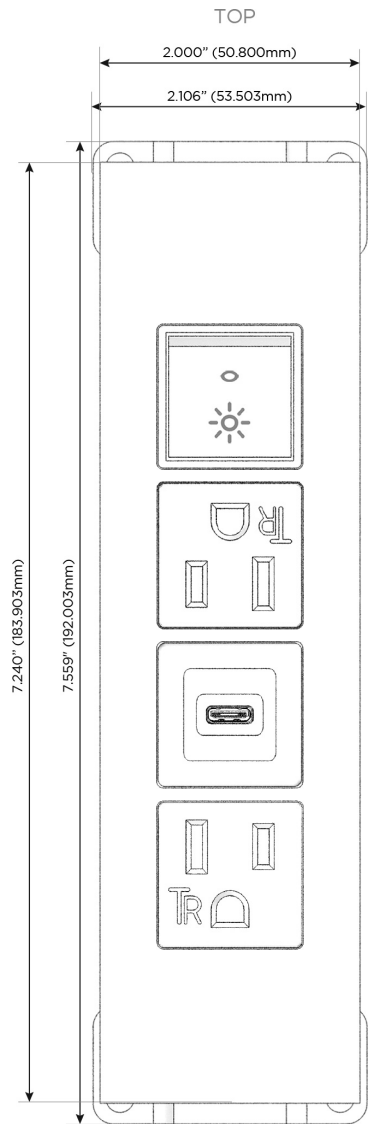

Trim Plate Finish: **ANTIQUED ARCHITECTURAL BRONZE (ABS)**

Custom Finishes Available

M-POWER-4T-ASAR-BZ5AATP

Features:

Module/Port Options:

- A** Tamper Resistant AC Receptacle
- E** USB-A & USB-C (20W)
- M** Double USB-A (Fast Charging Ports - 18W)
- H** HDMI
- 6** CAT 6
- 12** RJ 12
- X** Switched AC
- Y** 3-Way Switch (Low Voltage)
- V** USB-C (45W High Speed Charging Port)
- S** USB-C (25W High Speed Charging Port)
- R** Switched AC (Rocker Switch)
- D** Dimmer Switch

Plug:

Supplied with Low Profile Flat 45° Angle 120 VAC Plug

Optional Standard Straight 120 VAC Plug

Optional Straight 120 VAC Pass-through Plug

- CLEAN, COMPACT DESIGN
- STREAMLINED
- LOW PROFILE
- SIDE-EXITING CORDS
- PLUG & PLAY
- 6' AC CORD & PLUG (FLAT PLUG STANDARD)
- CUSTOMIZABLE CONFIGURATIONS AND FINISHES
- UL LISTED FOR MOUNTING IN FURNITURE
- 15A

M-POWER-4T

AC POWER & DATA CONNECTIVITY SOLUTION

M-POWER-4T-ASAR-BZ5AATP

Specs:

Modules/Ports:

- A** Tamper Resistant AC Receptacle
- S** USB-C (25W High Speed Charging Port)
- R** Switched AC (Rocker Switch)