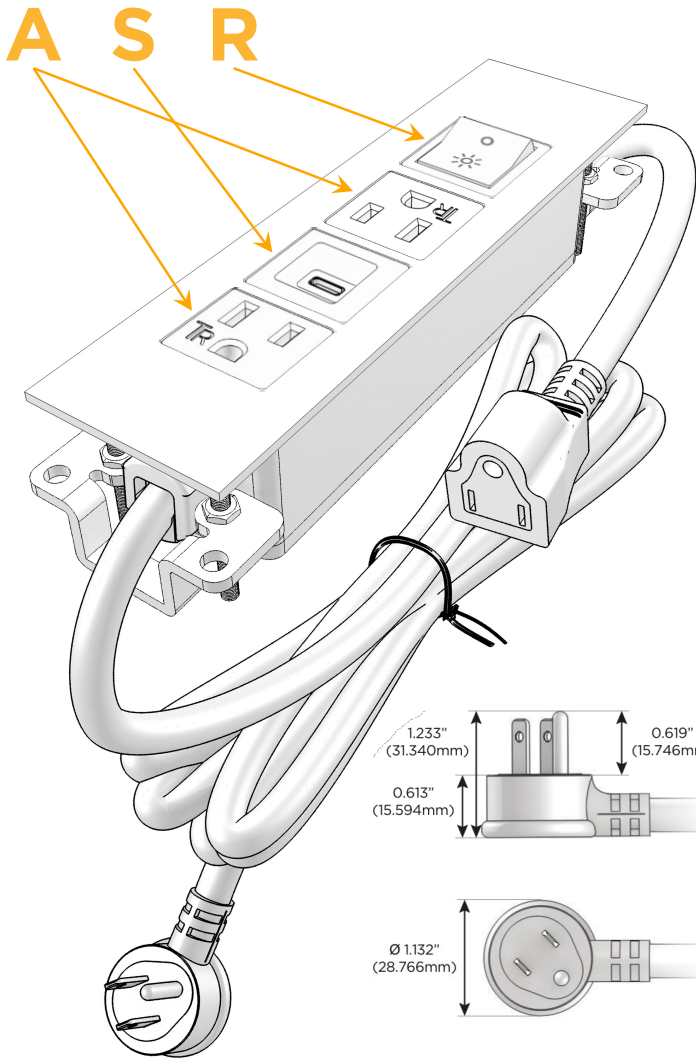

### Module/Port Options:

- A** Tamper Resistant AC Receptacle
- E** USB-A & USB-C (20W)
- M** Double USB-A (Fast Charging Ports - 18W)
- H** HDMI
- 6** CAT 6
- 12** RJ 12
- X** Switched AC
- Y** 3-Way Switch (Low Voltage)
- V** USB-C (45W High Speed Charging Port)
- S** USB-C (25W High Speed Charging Port)
- R** Switched AC (Rocker Switch)
- D** Dimmer Switch

### Plug:

Supplied with Low Profile Flat 45° Angle 120 VAC Plug

Optional Standard Straight 120 VAC Plug

Optional Straight 120 VAC Pass-through Plug

- CLEAN, COMPACT DESIGN
- STREAMLINED
- LOW PROFILE
- SIDE-EXITING CORDS
- PLUG & PLAY
- 6' AC CORD & PLUG (FLAT PLUG STANDARD)
- CUSTOMIZABLE CONFIGURATIONS AND FINISHES
- UL LISTED FOR MOUNTING IN FURNITURE
- 15A

## AC POWER & DATA CONNECTIVITY SOLUTION

M-POWER-4T-ASAR-BZ4TP

Specs:

### Modules/Ports:

- A** Tamper Resistant AC Receptacle
- S** USB-C (25W High Speed Charging Port)
- R** Switched AC (Rocker Switch)

Distributed by

Mormax Company, Inc.

8 Westchester Plaza

Elmsford, NY 10523