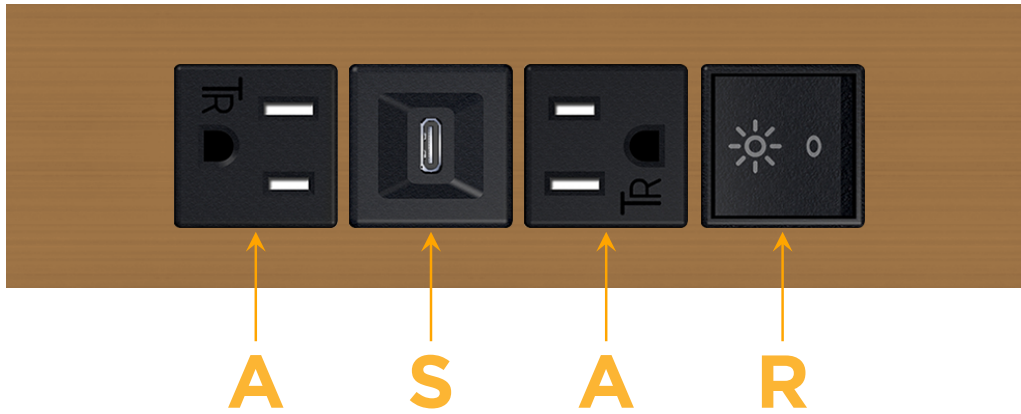

M-POWER-4T

AC POWER & DATA CONNECTIVITY SOLUTION

M-POWER-4T-ASAR-BZ4TP

Distributed by

Mormax Company, Inc.

8 Westchester Plaza

Elmsford, NY 10523

914-699-0101

sales@mormax.com

mormax.com

Metro Light & Power's line of power & data solutions offers sophisticated design elements combined with greater ease of installation. Streamlined and low-profile, enhanced by side-exiting cords, our outlets advance the industry with their cutting edge look and feel. We believe flexibility is key, and we provide a variety of mounting options, including the ability to mount in limited spaces. Our outlets are available in many finishes and configurations, in addition to a custom color and finish capability for our clients.

Trim Plate Finish: **SOLID BRONZE BRUSHED**

Custom Finishes Available

M-POWER-4T-ASAR-BZ4TP

Features:

Module/Port Options:

- **A** Tamper Resistant AC Receptacle
- **E** USB-A & USB-C (20W)
- **M** Double USB-A (Fast Charging Ports - 18W)
- **H** HDMI
- **6** CAT 6
- **12** RJ 12
- **X** Switched AC
- **Y** 3-Way Switch (Low Voltage)
- **V** USB-C (45W High Speed Charging Port)
- **S** USB-C (25W High Speed Charging Port)
- **R** Switched AC (Rocker Switch)
- **D** Dimmer Switch

Plug:

Supplied with Low Profile Flat 45° Angle 120 VAC Plug

Optional Standard Straight 120 VAC Plug

Optional Straight 120 VAC Pass-through Plug

- CLEAN, COMPACT DESIGN
- STREAMLINED
- LOW PROFILE
- SIDE-EXITING CORDS
- PLUG & PLAY
- 6' AC CORD & PLUG (FLAT PLUG STANDARD)
- CUSTOMIZABLE CONFIGURATIONS AND FINISHES
- UL LISTED FOR MOUNTING IN FURNITURE
- 15A