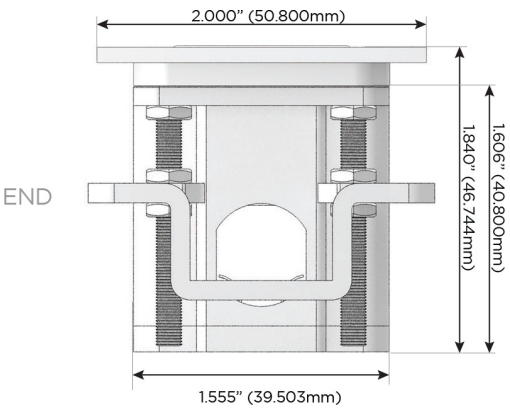

**Plug:**

Supplied with Low Profile Flat 45° Angle 120 VAC Plug

Optional Standard Straight 120 VAC Plug

Optional Straight 120 VAC Pass-through Plug

- CLEAN, COMPACT DESIGN
- STREAMLINED
- LOW PROFILE
- SIDE-EXITING CORDS
- PLUG & PLAY
- 6' AC CORD & PLUG (FLAT PLUG STANDARD)
- CUSTOMIZABLE CONFIGURATIONS AND FINISHES
- UL LISTED FOR MOUNTING IN FURNITURE
- 15A

# M-POWER-4T

AC POWER & DATA CONNECTIVITY SOLUTION

M-POWER-4T-ASAR-BRTP

Specs:

**Modules/Ports:**

- A** Tamper Resistant AC Receptacle
- S** USB-C (25W High Speed Charging Port)
- R** Switched AC (Rocker Switch)