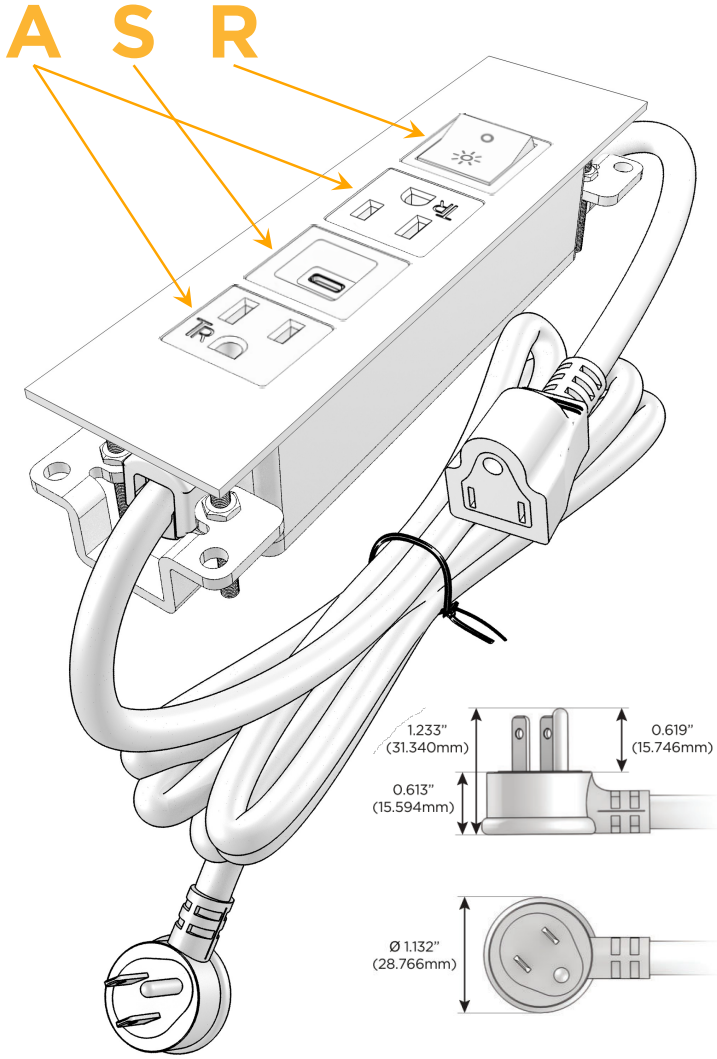

Trim Plate Finish: **SOLID BRASS**

Custom Finishes Available

M-POWER-4T-ASAR-BRTP

Features:

**Module/Port Options:**

- A** Tamper Resistant AC Receptacle
- E** USB-A & USB-C (20W)
- M** Double USB-A (Fast Charging Ports - 18W)
- H** HDMI
- 6** CAT 6
- 12** RJ 12
- X** Switched AC
- Y** 3-Way Switch (Low Voltage)
- V** USB-C (45W High Speed Charging Port)
- S** USB-C (25W High Speed Charging Port)
- R** Switched AC (Rocker Switch)
- D** Dimmer Switch

**Plug:**

Supplied with Low Profile Flat 45° Angle 120 VAC Plug

Optional Standard Straight 120 VAC Plug

Optional Straight 120 VAC Pass-through Plug

- CLEAN, COMPACT DESIGN
- STREAMLINED
- LOW PROFILE
- SIDE-EXITING CORDS
- PLUG & PLAY
- 6' AC CORD & PLUG (FLAT PLUG STANDARD)
- CUSTOMIZABLE CONFIGURATIONS AND FINISHES
- UL LISTED FOR MOUNTING IN FURNITURE
- 15A

# M-POWER-4T

AC POWER & DATA CONNECTIVITY SOLUTION

M-POWER-4T-ASAR-BRTP

Specs:

**Modules/Ports:**

- A** Tamper Resistant AC Receptacle
- S** USB-C (25W High Speed Charging Port)
- R** Switched AC (Rocker Switch)