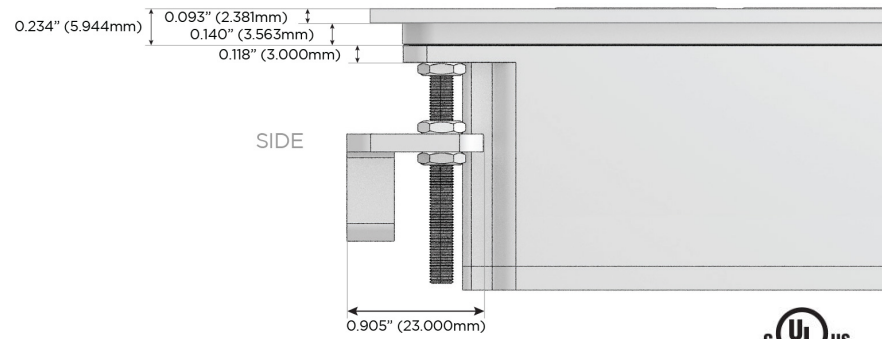

# M-POWER-4T

AC POWER & DATA CONNECTIVITY SOLUTION

M-POWER-4T-ASAR-BRTP

Specs:

**Modules/Ports:**

- A** Tamper Resistant AC Receptacle
- S** USB-C (25W High Speed Charging Port)
- R** Switched AC (Rocker Switch)