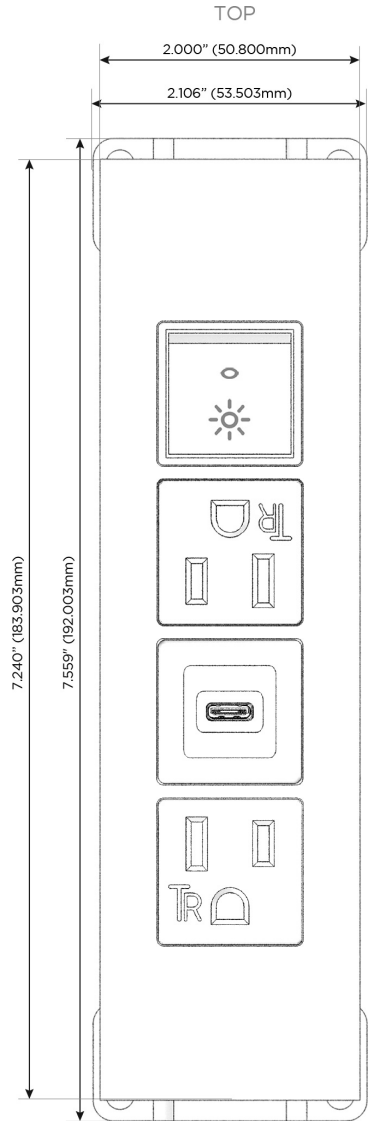

Trim Plate Finish: **SOLID BRASS**

Custom Finishes Available

M-POWER-4T-ASAR-BRTP

Features:

**Module/Port Options:**

- A** Tamper Resistant AC Receptacle
- E** USB-A & USB-C (20W)
- M** Double USB-A (Fast Charging Ports - 18W)
- H** HDMI
- 6** CAT 6
- 12** RJ 12
- X** Switched AC
- Y** 3-Way Switch (Low Voltage)
- V** USB-C (45W High Speed Charging Port)
- S** USB-C (25W High Speed Charging Port)
- R** Switched AC (Rocker Switch)
- D** Dimmer Switch

**Plug:**

Supplied with Low Profile Flat 45° Angle 120 VAC Plug

Optional Standard Straight 120 VAC Plug

Optional Straight 120 VAC Pass-through Plug

- CLEAN, COMPACT DESIGN
- STREAMLINED
- LOW PROFILE
- SIDE-EXITING CORDS
- PLUG & PLAY
- 6' AC CORD & PLUG (FLAT PLUG STANDARD)
- CUSTOMIZABLE CONFIGURATIONS AND FINISHES
- UL LISTED FOR MOUNTING IN FURNITURE
- 15A

# M-POWER-4T

AC POWER & DATA CONNECTIVITY SOLUTION

M-POWER-4T-ASAR-BRTP

Specs:

**Modules/Ports:**

- A** Tamper Resistant AC Receptacle
- S** USB-C (25W High Speed Charging Port)
- R** Switched AC (Rocker Switch)