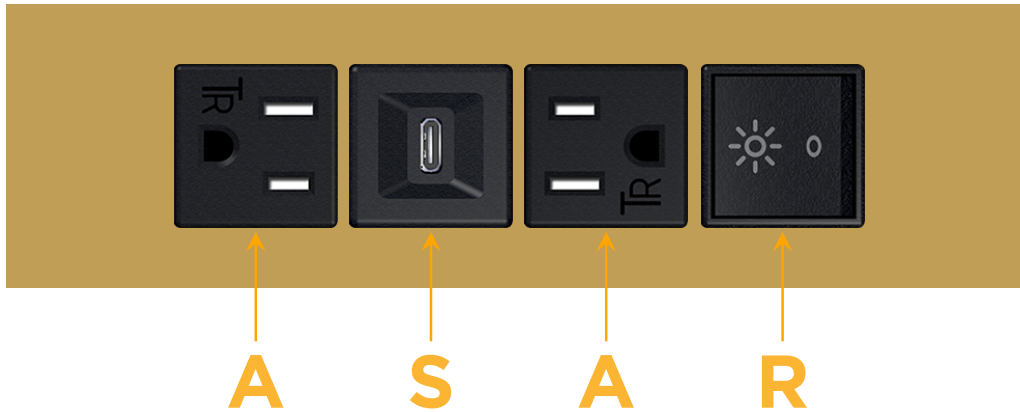

Trim Plate Finish: **SOLID BRASS**

Custom Finishes Available

M-POWER-4T-ASAR-BRTP

Features:

**Module/Port Options:**

- A** Tamper Resistant AC Receptacle
- E** USB-A & USB-C (20W)
- M** Double USB-A (Fast Charging Ports - 18W)
- H** HDMI
- 6** CAT 6
- 12** RJ 12
- X** Switched AC
- Y** 3-Way Switch (Low Voltage)
- V** USB-C (45W High Speed Charging Port)
- S** USB-C (25W High Speed Charging Port)
- R** Switched AC (Rocker Switch)
- D** Dimmer Switch

**Plug:**

Supplied with Low Profile Flat 45° Angle 120 VAC Plug

Optional Standard Straight 120 VAC Plug

Optional Straight 120 VAC Pass-through Plug

- CLEAN, COMPACT DESIGN
- STREAMLINED
- LOW PROFILE
- SIDE-EXITING CORDS
- PLUG & PLAY
- 6' AC CORD & PLUG (FLAT PLUG STANDARD)
- CUSTOMIZABLE CONFIGURATIONS AND FINISHES
- UL LISTED FOR MOUNTING IN FURNITURE
- 15A

# M-POWER-4T

AC POWER & DATA CONNECTIVITY SOLUTION

M-POWER-4T-ASAR-BRTP

Specs:

**Modules/Ports:**

- A** Tamper Resistant AC Receptacle
- S** USB-C (25W High Speed Charging Port)
- R** Switched AC (Rocker Switch)