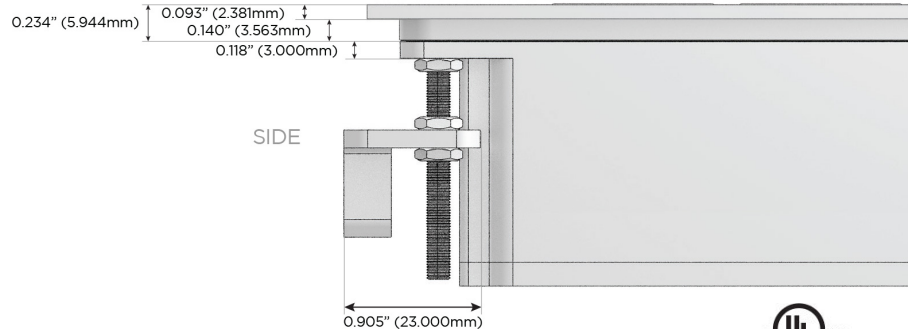

M-POWER-4T

AC POWER & DATA CONNECTIVITY SOLUTION

M-POWER-4T-ASAR-BRATP

Specs:

Modules/Ports:

- A** Tamper Resistant AC Receptacle
- S** USB-C (25W High Speed Charging Port)
- R** Switched AC (Rocker Switch)