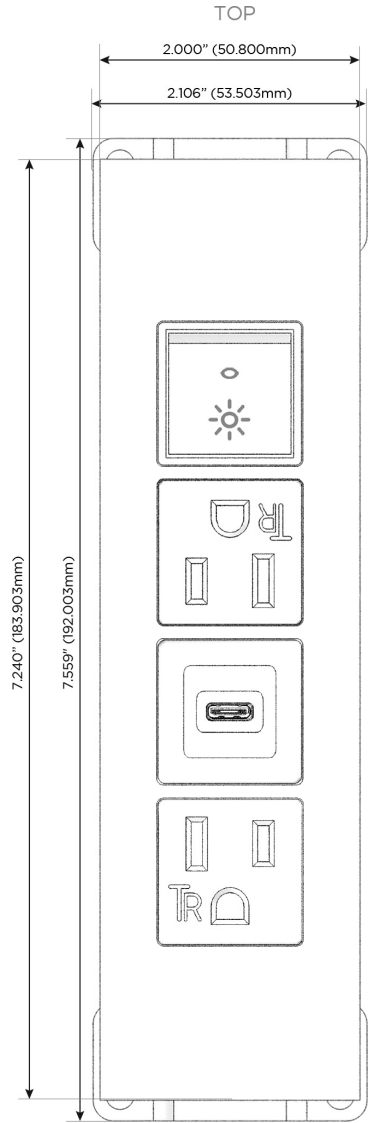

Trim Plate Finish: **BRASS (ABS)**

Custom Finishes Available

M-POWER-4T-ASAR-BRATP

Features:

Module/Port Options:

- A** Tamper Resistant AC Receptacle
- E** USB-A & USB-C (20W)
- M** Double USB-A (Fast Charging Ports - 18W)
- H** HDMI
- 6** CAT 6
- 12** RJ 12
- X** Switched AC
- Y** 3-Way Switch (Low Voltage)
- V** USB-C (45W High Speed Charging Port)
- S** USB-C (25W High Speed Charging Port)
- R** Switched AC (Rocker Switch)
- D** Dimmer Switch

Plug:

Supplied with Low Profile Flat 45° Angle 120 VAC Plug

Optional Standard Straight 120 VAC Plug

Optional Straight 120 VAC Pass-through Plug

- CLEAN, COMPACT DESIGN
- STREAMLINED
- LOW PROFILE
- SIDE-EXITING CORDS
- PLUG & PLAY
- 6' AC CORD & PLUG (FLAT PLUG STANDARD)
- CUSTOMIZABLE CONFIGURATIONS AND FINISHES
- UL LISTED FOR MOUNTING IN FURNITURE
- 15A

M-POWER-4T

AC POWER & DATA CONNECTIVITY SOLUTION

M-POWER-4T-ASAR-BRATP

Specs:

Modules/Ports:

- A** Tamper Resistant AC Receptacle
- S** USB-C (25W High Speed Charging Port)
- R** Switched AC (Rocker Switch)