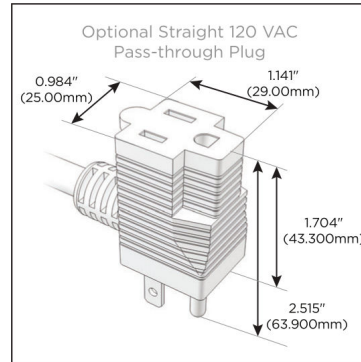

Plug:

Supplied with Low Profile Flat 45° Angle 120 VAC Plug

Optional Standard Straight 120 VAC Plug

Optional Straight 120 VAC Pass-through Plug

- CLEAN, COMPACT DESIGN
- STREAMLINED
- LOW PROFILE
- SIDE-EXITING CORDS
- PLUG & PLAY
- 6' AC CORD & PLUG (FLAT PLUG STANDARD)
- CUSTOMIZABLE CONFIGURATIONS AND FINISHES
- UL LISTED FOR MOUNTING IN FURNITURE
- 15A

M-POWER-4T

AC POWER & DATA CONNECTIVITY SOLUTION

M-POWER-4T-ASAR-BRATP

Specs:

Modules/Ports:

- A** Tamper Resistant AC Receptacle
- S** USB-C (25W High Speed Charging Port)
- R** Switched AC (Rocker Switch)