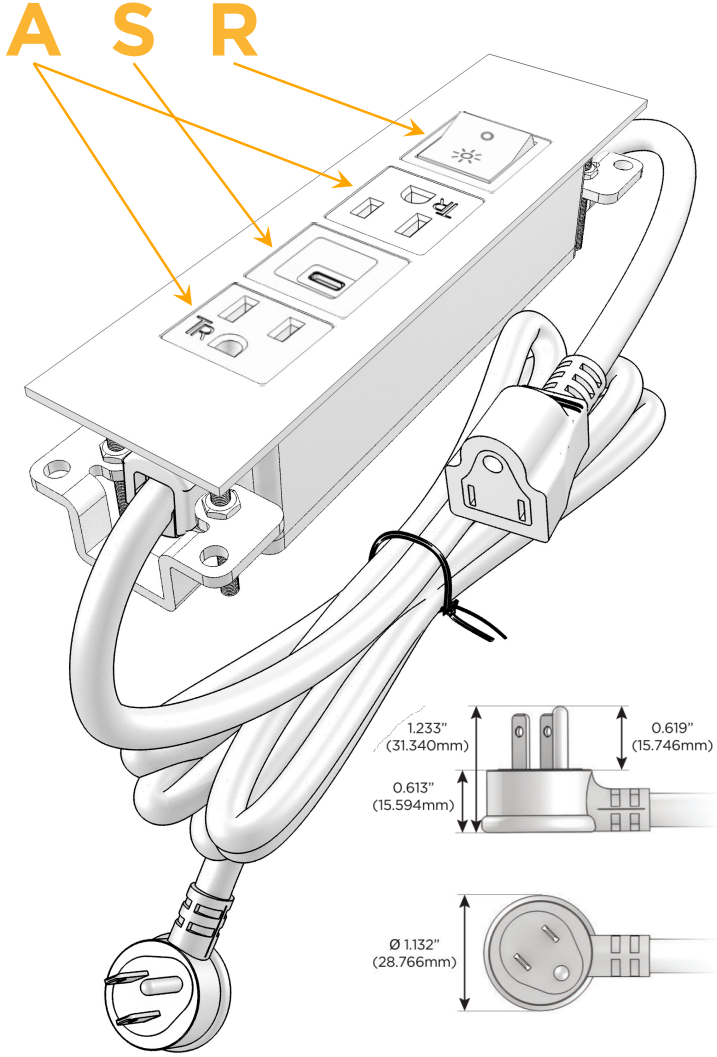

Trim Plate Finish: **BRASS (ABS)**

Custom Finishes Available

M-POWER-4T-ASAR-BRATP

Features:

Module/Port Options:

- A** Tamper Resistant AC Receptacle
- E** USB-A & USB-C (20W)
- M** Double USB-A (Fast Charging Ports - 18W)
- H** HDMI
- 6** CAT 6
- 12** RJ 12
- X** Switched AC
- Y** 3-Way Switch (Low Voltage)
- V** USB-C (45W High Speed Charging Port)
- S** USB-C (25W High Speed Charging Port)
- R** Switched AC (Rocker Switch)
- D** Dimmer Switch

Plug:

Supplied with Low Profile Flat 45° Angle 120 VAC Plug

Optional Standard Straight 120 VAC Plug

Optional Straight 120 VAC Pass-through Plug

- CLEAN, COMPACT DESIGN
- STREAMLINED
- LOW PROFILE
- SIDE-EXITING CORDS
- PLUG & PLAY
- 6' AC CORD & PLUG (FLAT PLUG STANDARD)
- CUSTOMIZABLE CONFIGURATIONS AND FINISHES
- UL LISTED FOR MOUNTING IN FURNITURE
- 15A

M-POWER-4T

AC POWER & DATA CONNECTIVITY SOLUTION

M-POWER-4T-ASAR-BRATP

Specs:

Modules/Ports:

- A** Tamper Resistant AC Receptacle
- S** USB-C (25W High Speed Charging Port)
- R** Switched AC (Rocker Switch)