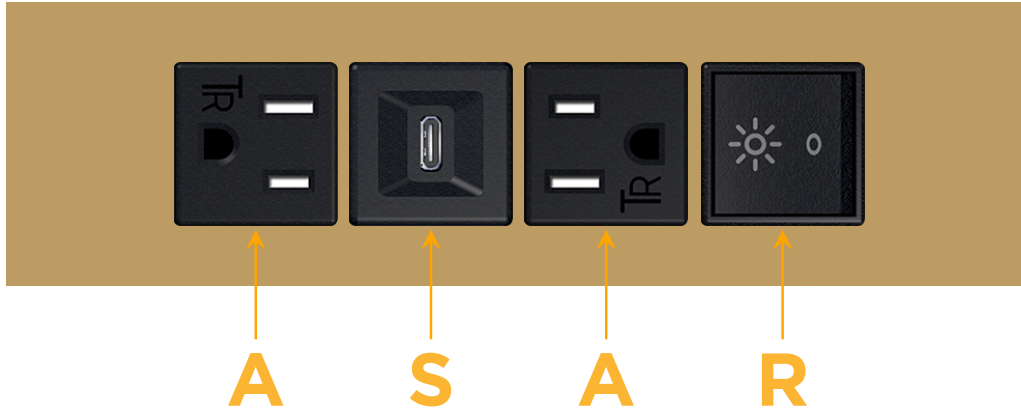

Trim Plate Finish: **BRASS (ABS)**

Custom Finishes Available

M-POWER-4T-ASAR-BRATP

Features:

Module/Port Options:

- A** Tamper Resistant AC Receptacle
- E** USB-A & USB-C (20W)
- M** Double USB-A (Fast Charging Ports - 18W)
- H** HDMI
- 6** CAT 6
- 12** RJ 12
- X** Switched AC
- Y** 3-Way Switch (Low Voltage)
- V** USB-C (45W High Speed Charging Port)
- S** USB-C (25W High Speed Charging Port)
- R** Switched AC (Rocker Switch)
- D** Dimmer Switch

Plug:

Supplied with Low Profile Flat 45° Angle 120 VAC Plug

Optional Standard Straight 120 VAC Plug

Optional Straight 120 VAC Pass-through Plug

- CLEAN, COMPACT DESIGN
- STREAMLINED
- LOW PROFILE
- SIDE-EXITING CORDS
- PLUG & PLAY
- 6' AC CORD & PLUG (FLAT PLUG STANDARD)
- CUSTOMIZABLE CONFIGURATIONS AND FINISHES
- UL LISTED FOR MOUNTING IN FURNITURE
- 15A

M-POWER-4T

AC POWER & DATA CONNECTIVITY SOLUTION

M-POWER-4T-ASAR-BRATP

Specs:

Modules/Ports:

- A** Tamper Resistant AC Receptacle
- S** USB-C (25W High Speed Charging Port)
- R** Switched AC (Rocker Switch)