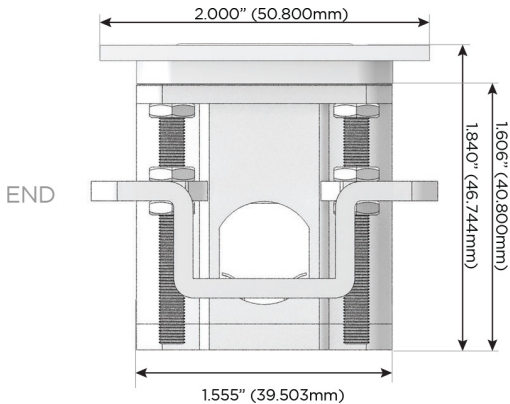

Plug:

Supplied with Low Profile Flat 45° Angle 120 VAC Plug

Optional Standard Straight 120 VAC Plug

Optional Straight 120 VAC Pass-through Plug

- CLEAN, COMPACT DESIGN
- STREAMLINED
- LOW PROFILE
- SIDE-EXITING CORDS
- PLUG & PLAY
- 6' AC CORD & PLUG (FLAT PLUG STANDARD)
- CUSTOMIZABLE CONFIGURATIONS AND FINISHES
- UL LISTED FOR MOUNTING IN FURNITURE
- 15A

M-POWER-4T

AC POWER & DATA CONNECTIVITY SOLUTION

M-POWER-4T-ASAR-BRATP

Specs:

Modules/Ports:

- A** Tamper Resistant AC Receptacle
- S** USB-C (25W High Speed Charging Port)
- R** Switched AC (Rocker Switch)