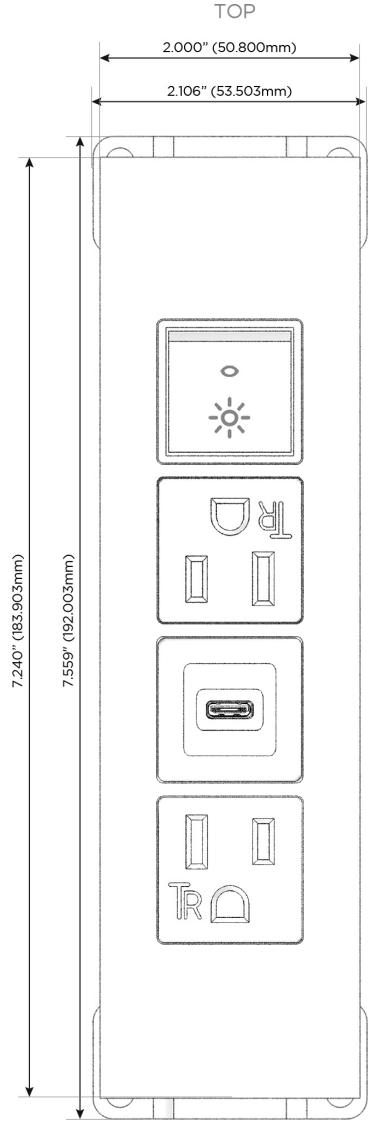

Trim Plate Finish: **BRASS ANTIQUED (ABS)**

Custom Finishes Available

M-POWER-4T-ASAR-BRAATP

Features:

Module/Port Options:

- A** Tamper Resistant AC Receptacle
- E** USB-A & USB-C (20W)
- M** Double USB-A (Fast Charging Ports - 18W)
- H** HDMI
- 6** CAT 6
- 12** RJ 12
- X** Switched AC
- Y** 3-Way Switch (Low Voltage)
- V** USB-C (45W High Speed Charging Port)
- S** USB-C (25W High Speed Charging Port)
- R** Switched AC (Rocker Switch)
- D** Dimmer Switch

Plug:

Supplied with Low Profile Flat 45° Angle 120 VAC Plug

Optional Standard Straight 120 VAC Plug

Optional Straight 120 VAC Pass-through Plug

- CLEAN, COMPACT DESIGN
- STREAMLINED
- LOW PROFILE
- SIDE-EXITING CORDS
- PLUG & PLAY
- 6' AC CORD & PLUG (FLAT PLUG STANDARD)
- CUSTOMIZABLE CONFIGURATIONS AND FINISHES
- UL LISTED FOR MOUNTING IN FURNITURE
- 15A

M-POWER-4T

AC POWER & DATA CONNECTIVITY SOLUTION

M-POWER-4T-ASAR-BRAATP

Specs:

Modules/Ports:

- A** Tamper Resistant AC Receptacle
- S** USB-C (25W High Speed Charging Port)
- R** Switched AC (Rocker Switch)