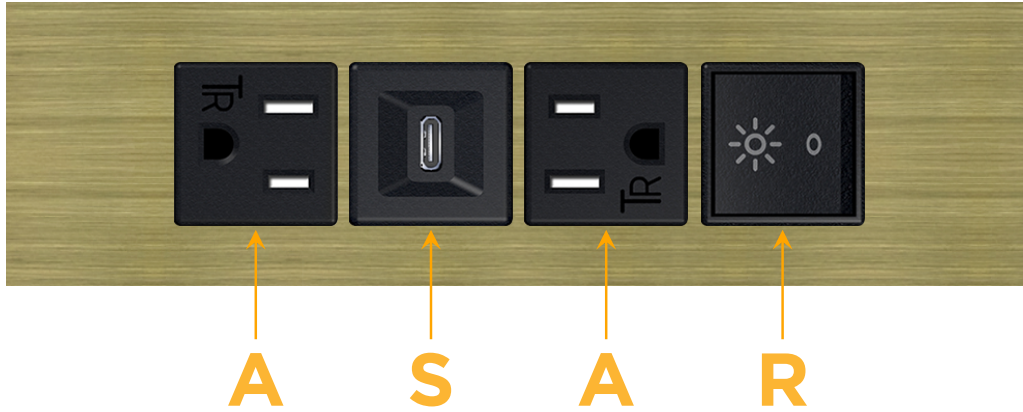

Trim Plate Finish: **BRASS ANTIQUED (ABS)**

Custom Finishes Available

M-POWER-4T-ASAR-BRAATP

Features:

Module/Port Options:

- A** Tamper Resistant AC Receptacle
- E** USB-A & USB-C (20W)
- M** Double USB-A (Fast Charging Ports - 18W)
- H** HDMI
- 6** CAT 6
- 12** RJ 12
- X** Switched AC
- Y** 3-Way Switch (Low Voltage)
- V** USB-C (45W High Speed Charging Port)
- S** USB-C (25W High Speed Charging Port)
- R** Switched AC (Rocker Switch)
- D** Dimmer Switch

Plug:

Supplied with Low Profile Flat 45° Angle 120 VAC Plug

Optional Standard Straight 120 VAC Plug

Optional Straight 120 VAC Pass-through Plug

- CLEAN, COMPACT DESIGN
- STREAMLINED
- LOW PROFILE
- SIDE-EXITING CORDS
- PLUG & PLAY
- 6' AC CORD & PLUG (FLAT PLUG STANDARD)
- CUSTOMIZABLE CONFIGURATIONS AND FINISHES
- UL LISTED FOR MOUNTING IN FURNITURE
- 15A

M-POWER-4T

AC POWER & DATA CONNECTIVITY SOLUTION

M-POWER-4T-ASAR-BRAATP

Specs:

Modules/Ports:

- A** Tamper Resistant AC Receptacle
- S** USB-C (25W High Speed Charging Port)
- R** Switched AC (Rocker Switch)