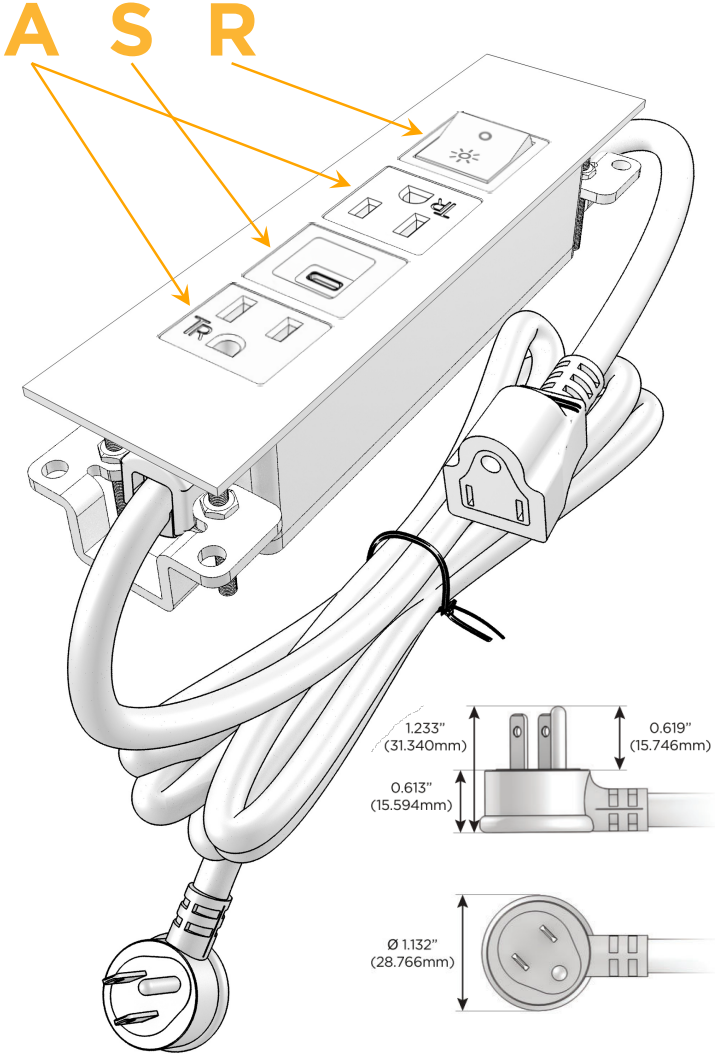

Trim Plate Finish: **BRASS ANTIQUED (ABS)**

Custom Finishes Available

M-POWER-4T-ASAR-BRAATP

Features:

Module/Port Options:

- A** Tamper Resistant AC Receptacle
- E** USB-A & USB-C (20W)
- M** Double USB-A (Fast Charging Ports - 18W)
- H** HDMI
- 6** CAT 6
- 12** RJ 12
- X** Switched AC
- Y** 3-Way Switch (Low Voltage)
- V** USB-C (45W High Speed Charging Port)
- S** USB-C (25W High Speed Charging Port)
- R** Switched AC (Rocker Switch)
- D** Dimmer Switch

Plug:

Supplied with Low Profile Flat 45° Angle 120 VAC Plug

Optional Standard Straight 120 VAC Plug

Optional Straight 120 VAC Pass-through Plug

- CLEAN, COMPACT DESIGN
- STREAMLINED
- LOW PROFILE
- SIDE-EXITING CORDS
- PLUG & PLAY
- 6' AC CORD & PLUG (FLAT PLUG STANDARD)
- CUSTOMIZABLE CONFIGURATIONS AND FINISHES
- UL LISTED FOR MOUNTING IN FURNITURE
- 15A

M-POWER-4T

AC POWER & DATA CONNECTIVITY SOLUTION

M-POWER-4T-ASAR-BRAATP

Specs:

Modules/Ports:

- A** Tamper Resistant AC Receptacle
- S** USB-C (25W High Speed Charging Port)
- R** Switched AC (Rocker Switch)