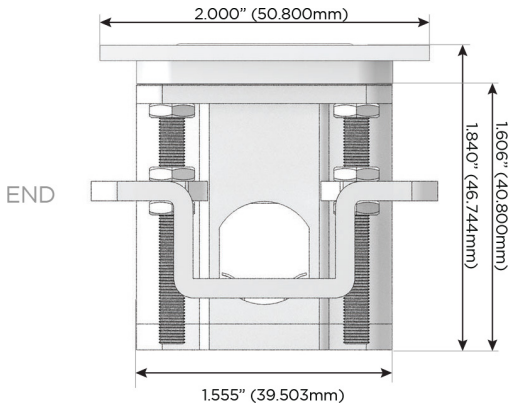

Plug:

Supplied with Low Profile Flat 45° Angle 120 VAC Plug

Optional Standard Straight 120 VAC Plug

Optional Straight 120 VAC Pass-through Plug

- CLEAN, COMPACT DESIGN
- STREAMLINED
- LOW PROFILE
- SIDE-EXITING CORDS
- PLUG & PLAY
- 6' AC CORD & PLUG (FLAT PLUG STANDARD)
- CUSTOMIZABLE CONFIGURATIONS AND FINISHES
- UL LISTED FOR MOUNTING IN FURNITURE
- 15A

M-POWER-4T

AC POWER & DATA CONNECTIVITY SOLUTION

M-POWER-4T-ASAR-BRAATP

Specs:

Modules/Ports:

- A** Tamper Resistant AC Receptacle
- S** USB-C (25W High Speed Charging Port)
- R** Switched AC (Rocker Switch)