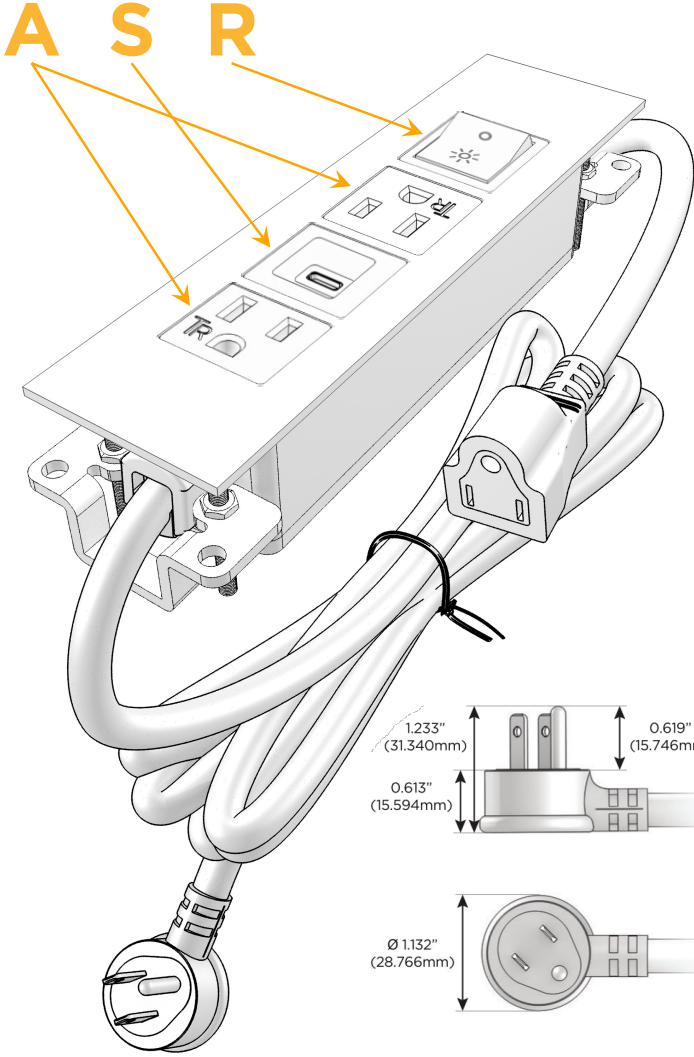

Trim Plate Finish: **SOLID BRASS BRUSHED**

Custom Finishes Available

M-POWER-4T-ASAR-BR4TP

Features:

**Module/Port Options:**

- A** Tamper Resistant AC Receptacle
- E** USB-A & USB-C (20W)
- M** Double USB-A (Fast Charging Ports - 18W)
- H** HDMI
- 6** CAT 6
- 12** RJ 12
- X** Switched AC
- Y** 3-Way Switch (Low Voltage)
- V** USB-C (45W High Speed Charging Port)
- S** USB-C (25W High Speed Charging Port)
- R** Switched AC (Rocker Switch)
- D** Dimmer Switch

**Plug:**

Supplied with Low Profile Flat 45° Angle 120 VAC Plug

Optional Standard Straight 120 VAC Plug

Optional Straight 120 VAC Pass-through Plug

- CLEAN, COMPACT DESIGN
- STREAMLINED
- LOW PROFILE
- SIDE-EXITING CORDS
- PLUG & PLAY
- 6' AC CORD & PLUG (FLAT PLUG STANDARD)
- CUSTOMIZABLE CONFIGURATIONS AND FINISHES
- UL LISTED FOR MOUNTING IN FURNITURE
- 15A

## AC POWER & DATA CONNECTIVITY SOLUTION

M-POWER-4T-ASAR-BR4TP

Specs:

### Modules/Ports:

- A** Tamper Resistant AC Receptacle
- S** USB-C (25W High Speed Charging Port)
- R** Switched AC (Rocker Switch)

Distributed by

Mormax Company, Inc.

8 Westchester Plaza

Elmsford, NY 10523