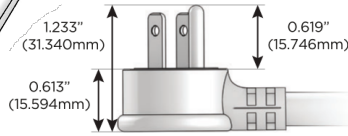

M-POWER-4T

AC POWER & DATA CONNECTIVITY SOLUTION

M-POWER-4T-ASAR-BR4TP

Specs:

Modules/Ports:

- **A** Tamper Resistant AC Receptacle
- **S** USB-C (25W High Speed Charging Port)
- **R** Switched AC (Rocker Switch)