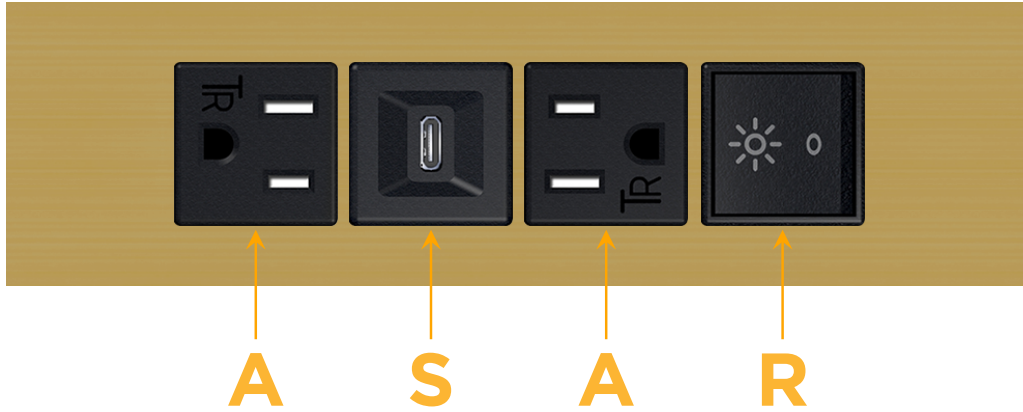

Trim Plate Finish: **SOLID BRASS BRUSHED**

Custom Finishes Available

M-POWER-4T-ASAR-BR4TP

Features:

**Module/Port Options:**

- A** Tamper Resistant AC Receptacle
- E** USB-A & USB-C (20W)
- M** Double USB-A (Fast Charging Ports - 18W)
- H** HDMI
- 6** CAT 6
- 12** RJ 12
- X** Switched AC
- Y** 3-Way Switch (Low Voltage)
- V** USB-C (45W High Speed Charging Port)
- S** USB-C (25W High Speed Charging Port)
- R** Switched AC (Rocker Switch)
- D** Dimmer Switch

**Plug:**

Supplied with Low Profile Flat 45° Angle 120 VAC Plug

Optional Standard Straight 120 VAC Plug

Optional Straight 120 VAC Pass-through Plug

- CLEAN, COMPACT DESIGN
- STREAMLINED
- LOW PROFILE
- SIDE-EXITING CORDS
- PLUG & PLAY
- 6' AC CORD & PLUG (FLAT PLUG STANDARD)
- CUSTOMIZABLE CONFIGURATIONS AND FINISHES
- UL LISTED FOR MOUNTING IN FURNITURE
- 15A

### Modules/Ports:

- A** Tamper Resistant AC Receptacle
- S** USB-C (25W High Speed Charging Port)
- R** Switched AC (Rocker Switch)

Distributed by

Mormax Company, Inc.

8 Westchester Plaza

Elmsford, NY 10523