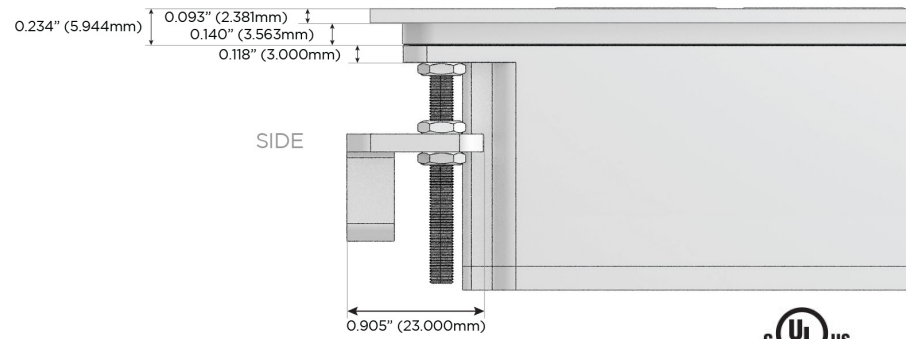

# M-POWER-4T

AC POWER & DATA CONNECTIVITY SOLUTION

M-POWER-4T-ASAR-BATP

Specs:

**Modules/Ports:**

- A** Tamper Resistant AC Receptacle
- S** USB-C (25W High Speed Charging Port)
- R** Switched AC (Rocker Switch)