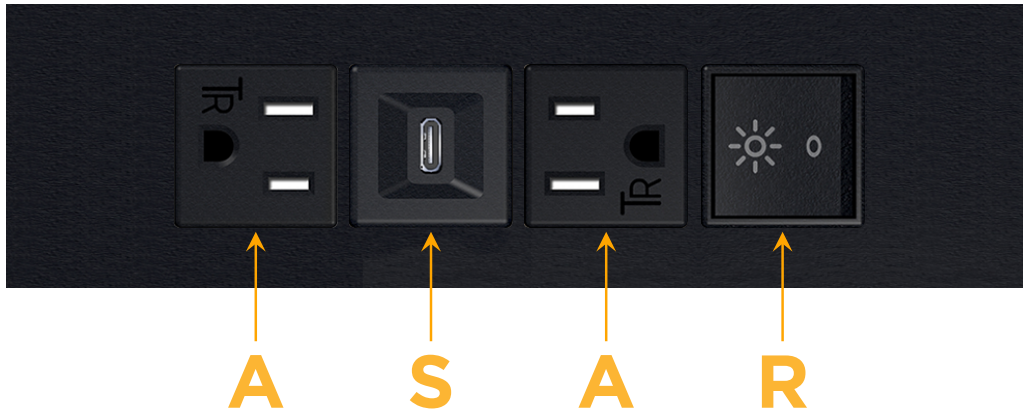

Trim Plate Finish: **BLACK (ABS)**

Custom Finishes Available

M-POWER-4T-ASAR-BATP

Features:

**Module/Port Options:**

- A** Tamper Resistant AC Receptacle
- E** USB-A & USB-C (20W)
- M** Double USB-A (Fast Charging Ports - 18W)
- H** HDMI
- 6** CAT 6
- 12** RJ 12
- X** Switched AC
- Y** 3-Way Switch (Low Voltage)
- V** USB-C (45W High Speed Charging Port)
- S** USB-C (25W High Speed Charging Port)
- R** Switched AC (Rocker Switch)
- D** Dimmer Switch

**Plug:**

Supplied with Low Profile Flat 45° Angle 120 VAC Plug

Optional Standard Straight 120 VAC Plug

Optional Straight 120 VAC Pass-through Plug

- CLEAN, COMPACT DESIGN
- STREAMLINED
- LOW PROFILE
- SIDE-EXITING CORDS
- PLUG & PLAY
- 6' AC CORD & PLUG (FLAT PLUG STANDARD)
- CUSTOMIZABLE CONFIGURATIONS AND FINISHES
- UL LISTED FOR MOUNTING IN FURNITURE
- 15A

# M-POWER-4T

AC POWER & DATA CONNECTIVITY SOLUTION

M-POWER-4T-ASAR-BATP

Specs:

**Modules/Ports:**

- A** Tamper Resistant AC Receptacle
- S** USB-C (25W High Speed Charging Port)
- R** Switched AC (Rocker Switch)