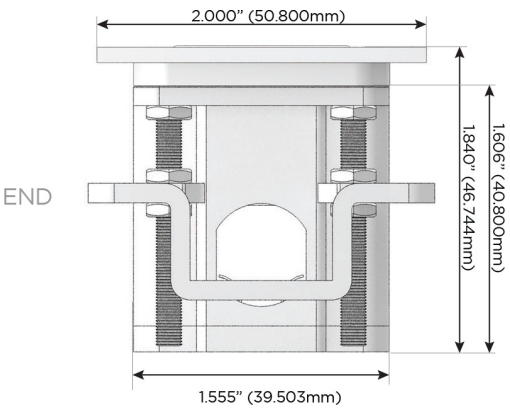

**Plug:**

Supplied with Low Profile Flat 45° Angle 120 VAC Plug

Optional Standard Straight 120 VAC Plug

Optional Straight 120 VAC Pass-through Plug

- CLEAN, COMPACT DESIGN
- STREAMLINED
- LOW PROFILE
- SIDE-EXITING CORDS
- PLUG & PLAY
- 6' AC CORD & PLUG (FLAT PLUG STANDARD)
- CUSTOMIZABLE CONFIGURATIONS AND FINISHES
- UL LISTED FOR MOUNTING IN FURNITURE
- 15A

# M-POWER-4T

AC POWER & DATA CONNECTIVITY SOLUTION

M-POWER-4T-ASAR-BATP

Specs:

**Modules/Ports:**

- A** Tamper Resistant AC Receptacle
- S** USB-C (25W High Speed Charging Port)
- R** Switched AC (Rocker Switch)