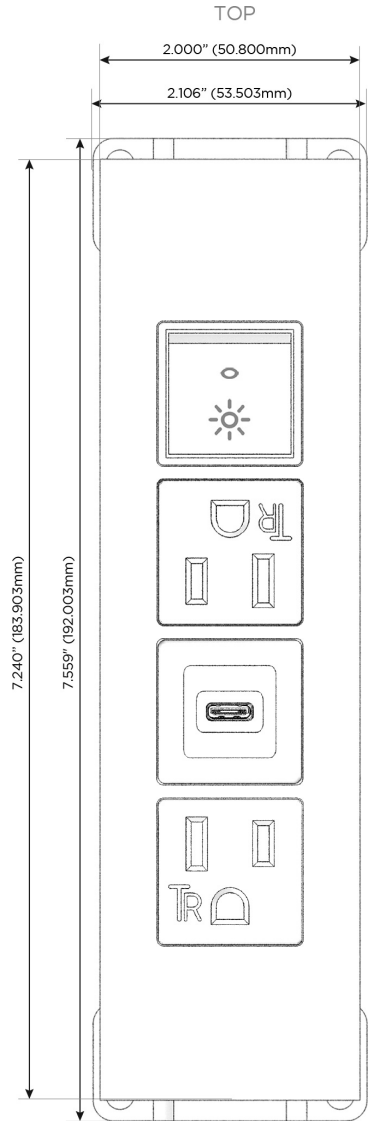

Trim Plate Finish: **BLACK (ABS)**

Custom Finishes Available

M-POWER-4T-ASAR-BATP

Features:

**Module/Port Options:**

- A** Tamper Resistant AC Receptacle
- E** USB-A & USB-C (20W)
- M** Double USB-A (Fast Charging Ports - 18W)
- H** HDMI
- 6** CAT 6
- 12** RJ 12
- X** Switched AC
- Y** 3-Way Switch (Low Voltage)
- V** USB-C (45W High Speed Charging Port)
- S** USB-C (25W High Speed Charging Port)
- R** Switched AC (Rocker Switch)
- D** Dimmer Switch

**Plug:**

Supplied with Low Profile Flat 45° Angle 120 VAC Plug

Optional Standard Straight 120 VAC Plug

Optional Straight 120 VAC Pass-through Plug

- CLEAN, COMPACT DESIGN
- STREAMLINED
- LOW PROFILE
- SIDE-EXITING CORDS
- PLUG & PLAY
- 6' AC CORD & PLUG (FLAT PLUG STANDARD)
- CUSTOMIZABLE CONFIGURATIONS AND FINISHES
- UL LISTED FOR MOUNTING IN FURNITURE
- 15A

# M-POWER-4T

AC POWER & DATA CONNECTIVITY SOLUTION

M-POWER-4T-ASAR-BATP

Specs:

**Modules/Ports:**

- A** Tamper Resistant AC Receptacle
- S** USB-C (25W High Speed Charging Port)
- R** Switched AC (Rocker Switch)