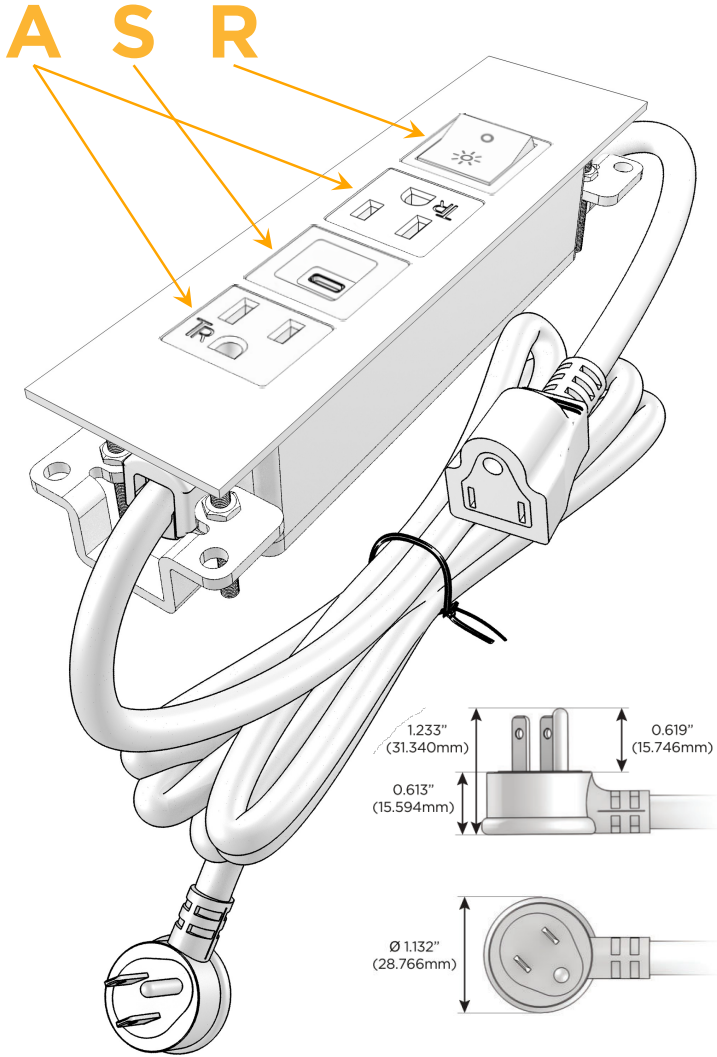

Trim Plate Finish: **BLACK (ABS)**

Custom Finishes Available

M-POWER-4T-ASAR-BATP

Features:

**Module/Port Options:**

- A** Tamper Resistant AC Receptacle
- E** USB-A & USB-C (20W)
- M** Double USB-A (Fast Charging Ports - 18W)
- H** HDMI
- 6** CAT 6
- 12** RJ 12
- X** Switched AC
- Y** 3-Way Switch (Low Voltage)
- V** USB-C (45W High Speed Charging Port)
- S** USB-C (25W High Speed Charging Port)
- R** Switched AC (Rocker Switch)
- D** Dimmer Switch

**Plug:**

Supplied with Low Profile Flat 45° Angle 120 VAC Plug

Optional Standard Straight 120 VAC Plug

Optional Straight 120 VAC Pass-through Plug

- CLEAN, COMPACT DESIGN
- STREAMLINED
- LOW PROFILE
- SIDE-EXITING CORDS
- PLUG & PLAY
- 6' AC CORD & PLUG (FLAT PLUG STANDARD)
- CUSTOMIZABLE CONFIGURATIONS AND FINISHES
- UL LISTED FOR MOUNTING IN FURNITURE
- 15A

# M-POWER-4T

AC POWER & DATA CONNECTIVITY SOLUTION

M-POWER-4T-ASAR-BATP

Specs:

**Modules/Ports:**

- A** Tamper Resistant AC Receptacle
- S** USB-C (25W High Speed Charging Port)
- R** Switched AC (Rocker Switch)