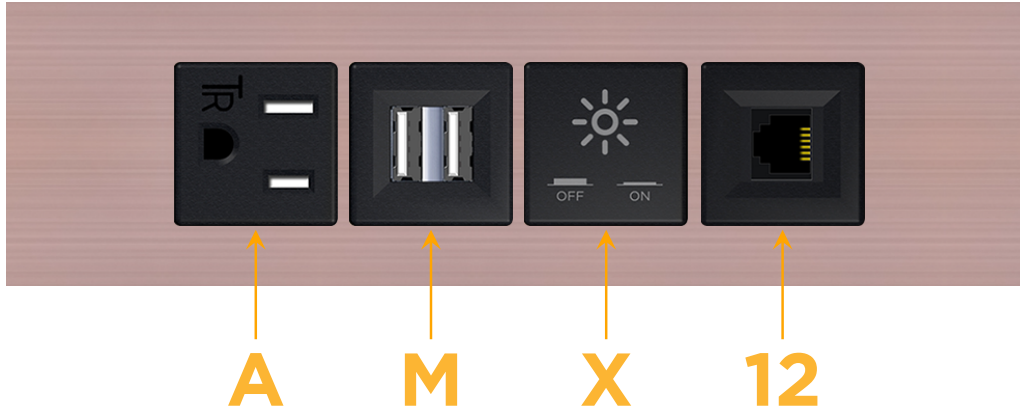

M-POWER-4T

AC POWER & DATA CONNECTIVITY SOLUTION

M-POWER-4T-AMX12-CHATP

Distributed by

Mormax Company, Inc.

8 Westchester Plaza

Elmsford, NY 10523

914-699-0101

sales@mormax.com

mormax.com

Metro Light & Power's line of power & data solutions offers sophisticated design elements combined with greater ease of installation. Streamlined and low-profile, enhanced by side-exiting cords, our outlets advance the industry with their cutting edge look and feel. We believe flexibility is key, and we provide a variety of mounting options, including the ability to mount in limited spaces. Our outlets are available in many finishes and configurations, in addition to a custom color and finish capability for our clients.

Trim Plate Finish: **CHAMPAGNE (ABS)**

Custom Finishes Available

M-POWER-4T-AMX12-CHATP

Features:

Module/Port Options:

- **A** Tamper Resistant AC Receptacle
- **E** USB-A & USB-C (20W)
- **M** Double USB-A (Fast Charging Ports - 18W)
- **H** HDMI
- **6** CAT 6
- **12** RJ 12
- **X** Switched AC
- **Y** 3-Way Switch (Low Voltage)
- **V** USB-C (45W High Speed Charging Port)
- **S** USB-C (25W High Speed Charging Port)
- **R** Switched AC (Rocker Switch)
- **D** Dimmer Switch

Plug:

Supplied with Low Profile Flat 45° Angle 120 VAC Plug

Optional Standard Straight 120 VAC Plug

Optional Straight 120 VAC Pass-through Plug

- CLEAN, COMPACT DESIGN
- STREAMLINED
- LOW PROFILE
- SIDE-EXITING CORDS
- PLUG & PLAY
- 6' AC CORD & PLUG (FLAT PLUG STANDARD)
- CUSTOMIZABLE CONFIGURATIONS AND FINISHES
- UL LISTED FOR MOUNTING IN FURNITURE
- 15A