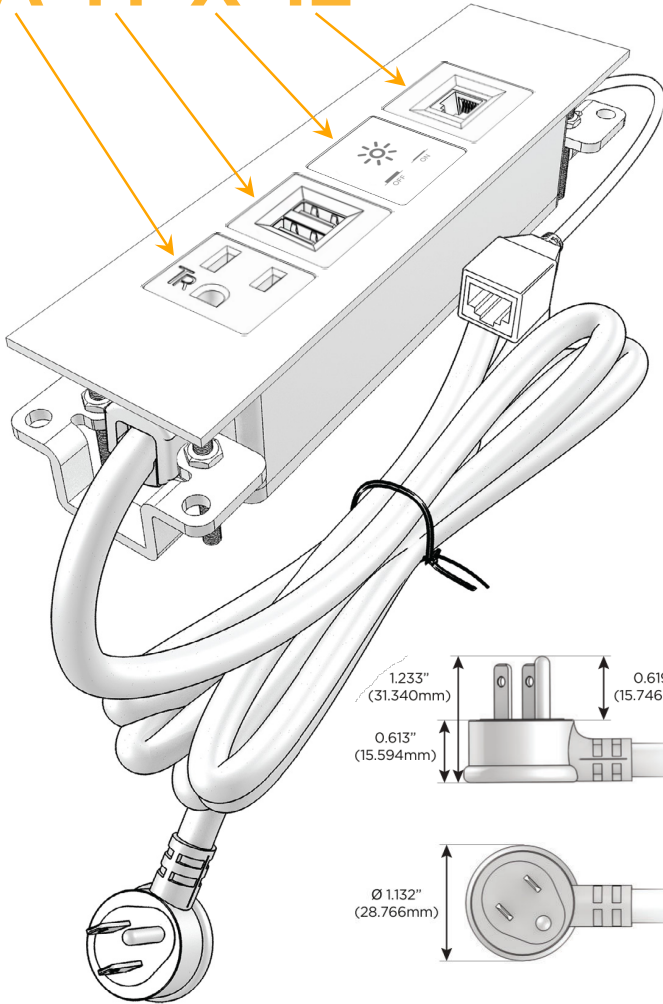

M-POWER-4T

AC POWER & DATA CONNECTIVITY SOLUTION

M-POWER-4T-AMX12-BRAATP

Specs:

Modules/Ports:

- **A** Tamper Resistant AC Receptacle
- **M** Double USB-A (Fast Charging Ports - 18W)
- **X** Switched AC
- **12** RJ 12

A M X 12