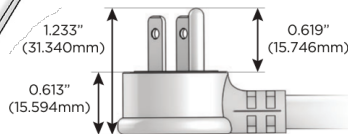

M-POWER-4T

AC POWER & DATA CONNECTIVITY SOLUTION

M-POWER-4T-AMX12-BRAATP

Specs:

Modules/Ports:

- **A** Tamper Resistant AC Receptacle
- **M** Double USB-A (Fast Charging Ports - 18W)
- **X** Switched AC
- **12** RJ 12

A M X 12