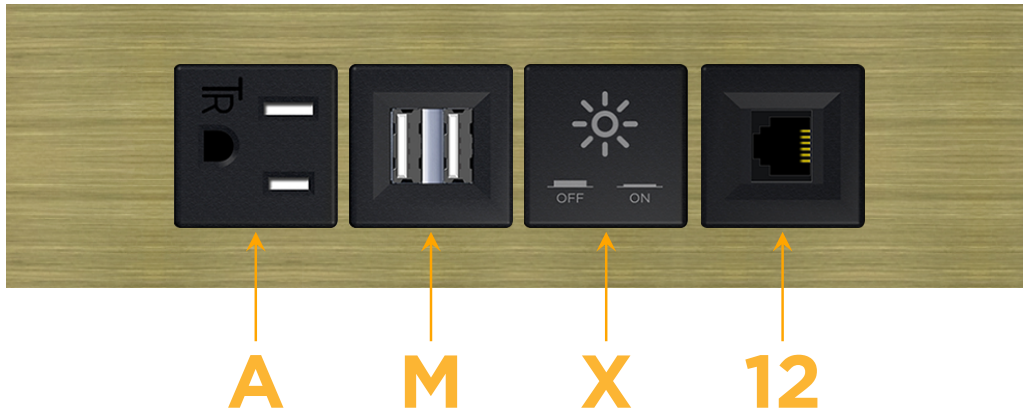

M-POWER-4T

AC POWER & DATA CONNECTIVITY SOLUTION

M-POWER-4T-AMX12-BRAATP

Distributed by

Mormax Company, Inc.

8 Westchester Plaza

Elmsford, NY 10523

914-699-0101

sales@mormax.com

mormax.com

Metro Light & Power's line of power & data solutions offers sophisticated design elements combined with greater ease of installation. Streamlined and low-profile, enhanced by side-exiting cords, our outlets advance the industry with their cutting edge look and feel. We believe flexibility is key, and we provide a variety of mounting options, including the ability to mount in limited spaces. Our outlets are available in many finishes and configurations, in addition to a custom color and finish capability for our clients.

Trim Plate Finish: **BRASS ANTIQUED (ABS)**

Custom Finishes Available

M-POWER-4T-AMX12-BRAATP

Features:

Module/Port Options:

- **A** Tamper Resistant AC Receptacle
- **E** USB-A & USB-C (20W)
- **M** Double USB-A (Fast Charging Ports - 18W)
- **H** HDMI
- **6** CAT 6
- **12** RJ 12
- **X** Switched AC
- **Y** 3-Way Switch (Low Voltage)
- **V** USB-C (45W High Speed Charging Port)
- **S** USB-C (25W High Speed Charging Port)
- **R** Switched AC (Rocker Switch)
- **D** Dimmer Switch

Plug:

Supplied with Low Profile Flat 45° Angle 120 VAC Plug

Optional Standard Straight 120 VAC Plug

Optional Straight 120 VAC Pass-through Plug

- CLEAN, COMPACT DESIGN
- STREAMLINED
- LOW PROFILE
- SIDE-EXITING CORDS
- PLUG & PLAY
- 6' AC CORD & PLUG (FLAT PLUG STANDARD)
- CUSTOMIZABLE CONFIGURATIONS AND FINISHES
- UL LISTED FOR MOUNTING IN FURNITURE
- 15A