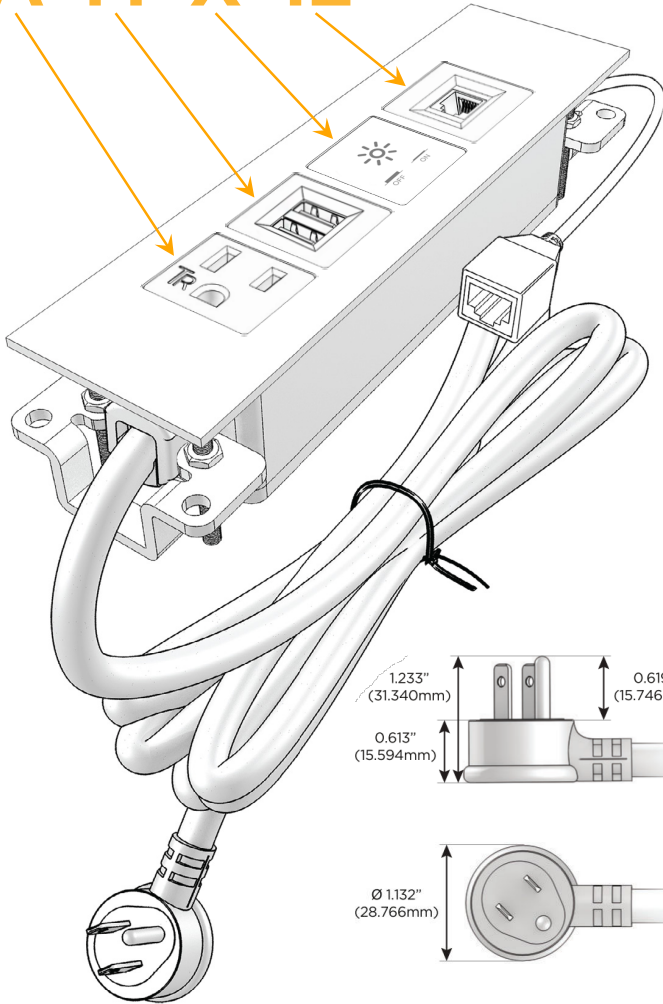

M-POWER-4T

AC POWER & DATA CONNECTIVITY SOLUTION

M-POWER-4T-AMX12-BR4TP

Specs:

Modules/Ports:

- **A** Tamper Resistant AC Receptacle
- **M** Double USB-A (Fast Charging Ports - 18W)
- **X** Switched AC
- **12** RJ 12

A M X 12