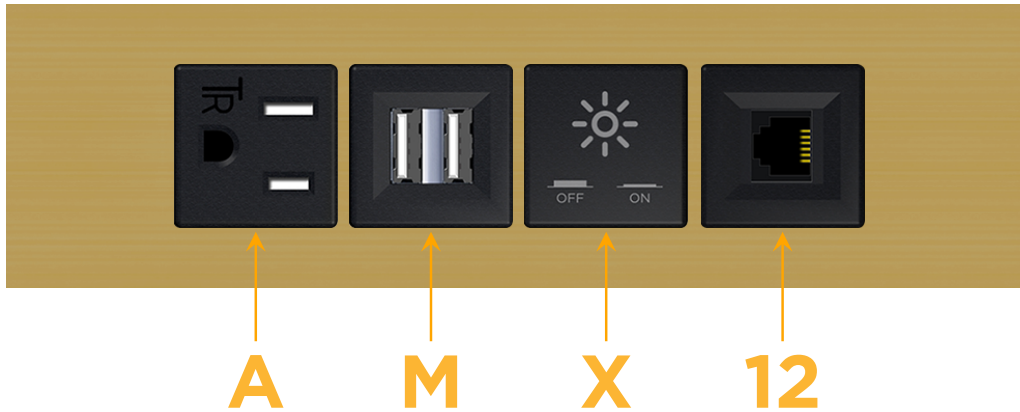

M-POWER-4T

AC POWER & DATA CONNECTIVITY SOLUTION

M-POWER-4T-AMX12-BR4TP

Distributed by

Mormax Company, Inc.

8 Westchester Plaza

Elmsford, NY 10523

914-699-0101

sales@mormax.com

mormax.com

Metro Light & Power's line of power & data solutions offers sophisticated design elements combined with greater ease of installation. Streamlined and low-profile, enhanced by side-exiting cords, our outlets advance the industry with their cutting edge look and feel. We believe flexibility is key, and we provide a variety of mounting options, including the ability to mount in limited spaces. Our outlets are available in many finishes and configurations, in addition to a custom color and finish capability for our clients.

Trim Plate Finish: **SOLID BRASS BRUSHED**

Custom Finishes Available

M-POWER-4T-AMX12-BR4TP

Features:

Module/Port Options:

- **A** Tamper Resistant AC Receptacle
- **E** USB-A & USB-C (20W)
- **M** Double USB-A (Fast Charging Ports - 18W)
- **H** HDMI
- **6** CAT 6
- **12** RJ 12
- **X** Switched AC
- **Y** 3-Way Switch (Low Voltage)
- **V** USB-C (45W High Speed Charging Port)
- **S** USB-C (25W High Speed Charging Port)
- **R** Switched AC (Rocker Switch)
- **D** Dimmer Switch

Plug:

Supplied with Low Profile Flat 45° Angle 120 VAC Plug

Optional Standard Straight 120 VAC Plug

Optional Straight 120 VAC Pass-through Plug

- CLEAN, COMPACT DESIGN
- STREAMLINED
- LOW PROFILE
- SIDE-EXITING CORDS
- PLUG & PLAY
- 6' AC CORD & PLUG (FLAT PLUG STANDARD)
- CUSTOMIZABLE CONFIGURATIONS AND FINISHES
- UL LISTED FOR MOUNTING IN FURNITURE
- 15A