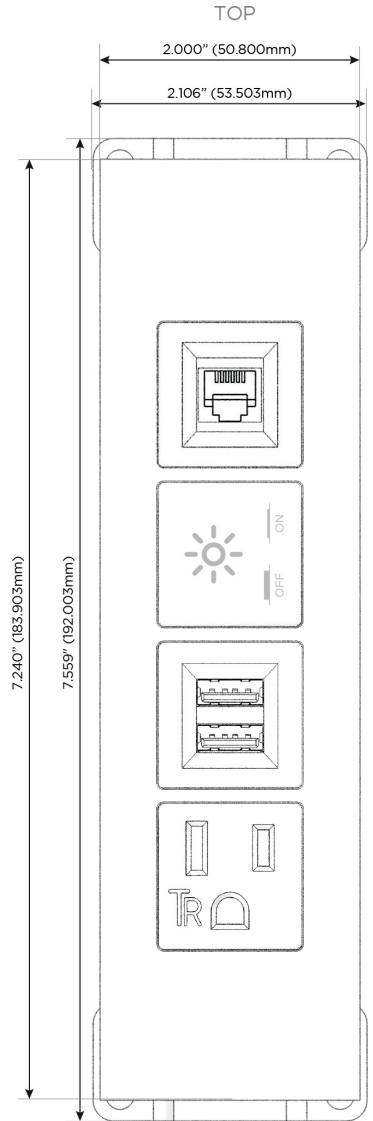

M-POWER-4T

AC POWER & DATA CONNECTIVITY SOLUTION

M-POWER-4T-AMX12-BATP

Specs:

Modules/Ports:

- **A** Tamper Resistant AC Receptacle
- **M** Double USB-A (Fast Charging Ports - 18W)
- **X** Switched AC
- **12** RJ 12

A M X 12

Distributed by

Mormax Company, Inc.

8 Westchester Plaza

Elmsford, NY 10523

914-699-0101

sales@mormax.com

mormax.com

FURNITURE POWER DISTRIBUTION UNIT