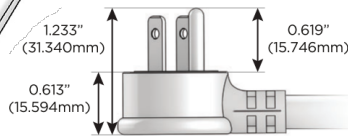

M-POWER-4T

AC POWER & DATA CONNECTIVITY SOLUTION

M-POWER-4T-AMX12-BATP

Specs:

Modules/Ports:

- **A** Tamper Resistant AC Receptacle
- **M** Double USB-A (Fast Charging Ports - 18W)
- **X** Switched AC
- **12** RJ 12

A M X 12