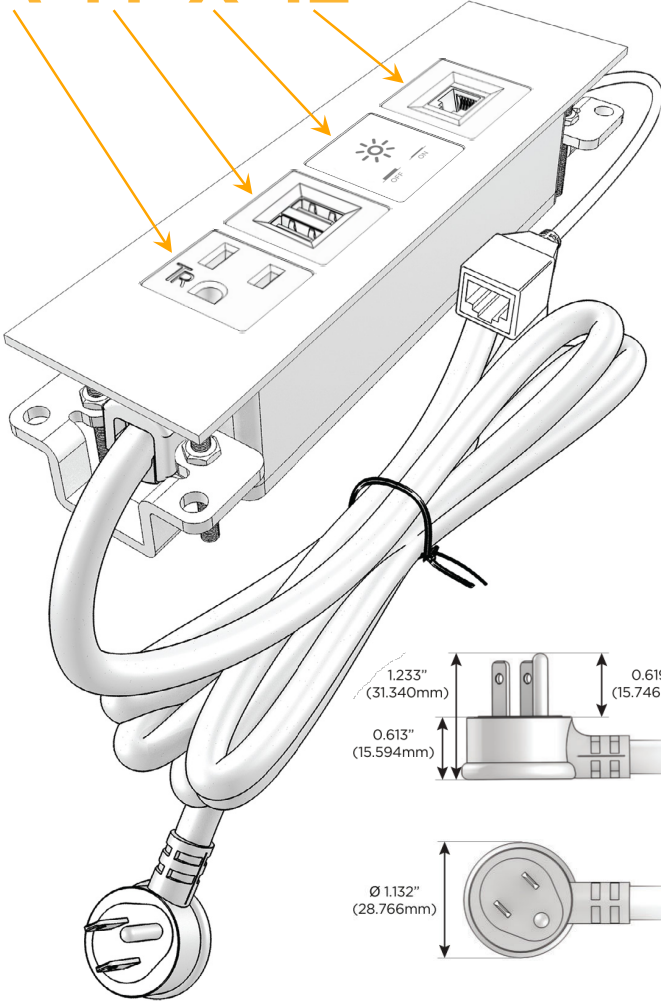

M-POWER-4T

AC POWER & DATA CONNECTIVITY SOLUTION

M-POWER-4T-AMX12-BATP

Specs:

Modules/Ports:

- **A** Tamper Resistant AC Receptacle
- **M** Double USB-A (Fast Charging Ports - 18W)
- **X** Switched AC
- **12** RJ 12

A M X 12

Distributed by

Mormax Company, Inc.

8 Westchester Plaza

Elmsford, NY 10523

914-699-0101

sales@mormax.com

mormax.com

FURNITURE POWER DISTRIBUTION UNIT