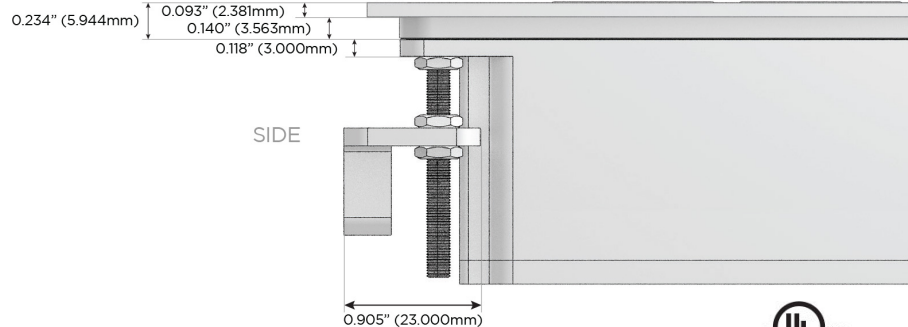

M-POWER-4T

AC POWER & DATA CONNECTIVITY SOLUTION

M-POWER-4T-AMX12-BATP

Specs:

Modules/Ports:

- **A** Tamper Resistant AC Receptacle
- **M** Double USB-A (Fast Charging Ports - 18W)
- **X** Switched AC
- **12** RJ 12

A M X 12

Distributed by

Mormax Company, Inc.

8 Westchester Plaza

Elmsford, NY 10523

914-699-0101

sales@mormax.com

mormax.com

FURNITURE POWER DISTRIBUTION UNIT