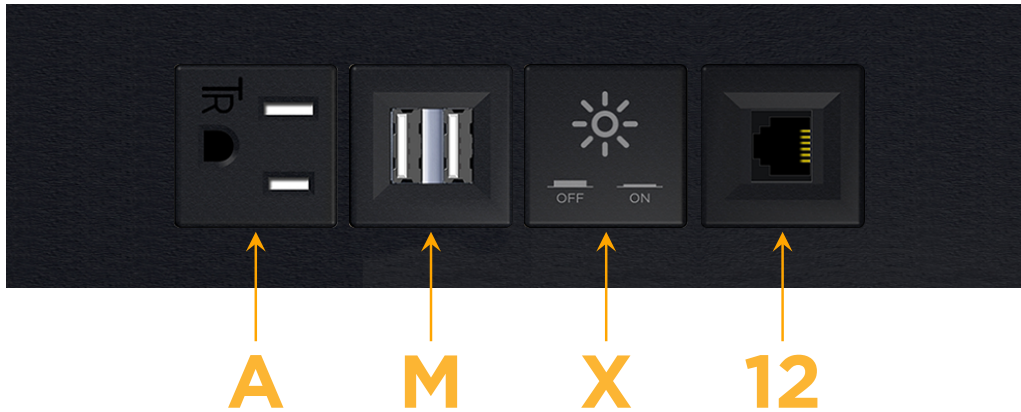

Trim Plate Finish: **BLACK (ABS)**

Custom Finishes Available

M-POWER-4T-AMX12-BATP

Features:

**Module/Port Options:**

- A** Tamper Resistant AC Receptacle
- E** USB-A & USB-C (20W)
- M** Double USB-A (Fast Charging Ports - 18W)
- H** HDMI
- 6** CAT 6
- 12** RJ 12
- X** Switched AC
- Y** 3-Way Switch (Low Voltage)
- V** USB-C (45W High Speed Charging Port)
- S** USB-C (25W High Speed Charging Port)
- R** Switched AC (Rocker Switch)
- D** Dimmer Switch

**Plug:**

Supplied with Low Profile Flat 45° Angle 120 VAC Plug

Optional Standard Straight 120 VAC Plug

Optional Straight 120 VAC Pass-through Plug

- CLEAN, COMPACT DESIGN
- STREAMLINED
- LOW PROFILE
- SIDE-EXITING CORDS
- PLUG & PLAY
- 6' AC CORD & PLUG (FLAT PLUG STANDARD)
- CUSTOMIZABLE CONFIGURATIONS AND FINISHES
- UL LISTED FOR MOUNTING IN FURNITURE
- 15A

### Modules/Ports:

- A** Tamper Resistant AC Receptacle
- M** Double USB-A (Fast Charging Ports - 18W)
- X** Switched AC
- 12** RJ 12