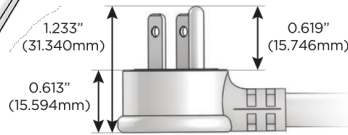

M-POWER-4T

AC POWER & DATA CONNECTIVITY SOLUTION

M-POWER-4T-AMX12-APATP

Specs:

Modules/Ports:

- **A** Tamper Resistant AC Receptacle
- **M** Double USB-A (Fast Charging Ports - 18W)
- **X** Switched AC
- **12** RJ 12

A M X 12