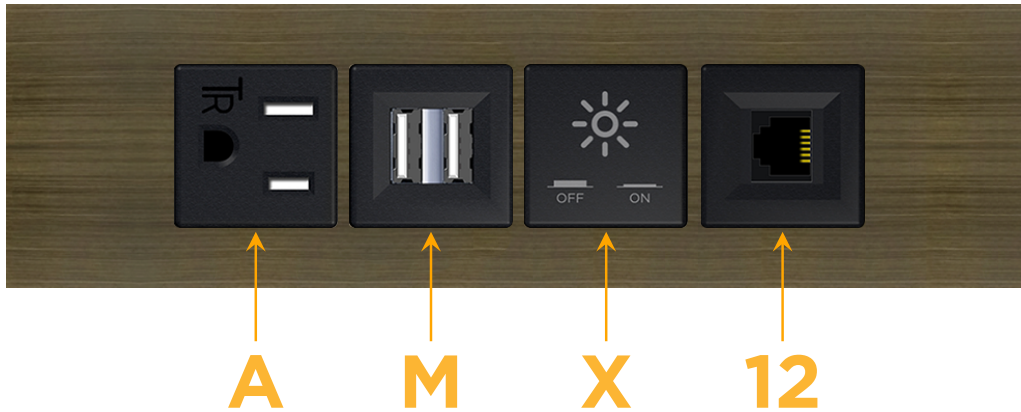

Trim Plate Finish: **SPECIAL ANTIQUE BRONZE (ABS)**

Custom Finishes Available

M-POWER-4T-AMX12-APATP

Features:

Module/Port Options:

- A** Tamper Resistant AC Receptacle
- E** USB-A & USB-C (20W)
- M** Double USB-A (Fast Charging Ports - 18W)
- H** HDMI
- 6** CAT 6
- 12** RJ 12
- X** Switched AC
- Y** 3-Way Switch (Low Voltage)
- V** USB-C (45W High Speed Charging Port)
- S** USB-C (25W High Speed Charging Port)
- R** Switched AC (Rocker Switch)
- D** Dimmer Switch

Plug:

Supplied with Low Profile Flat 45° Angle 120 VAC Plug

Optional Standard Straight 120 VAC Plug

Optional Straight 120 VAC Pass-through Plug

- CLEAN, COMPACT DESIGN
- STREAMLINED
- LOW PROFILE
- SIDE-EXITING CORDS
- PLUG & PLAY
- 6' AC CORD & PLUG (FLAT PLUG STANDARD)
- CUSTOMIZABLE CONFIGURATIONS AND FINISHES
- UL LISTED FOR MOUNTING IN FURNITURE
- 15A

M-POWER-4T

AC POWER & DATA CONNECTIVITY SOLUTION

M-POWER-4T-AMX12-APATP

Specs:

Modules/Ports:

- A** Tamper Resistant AC Receptacle
- M** Double USB-A (Fast Charging Ports - 18W)
- X** Switched AC
- 12** RJ 12