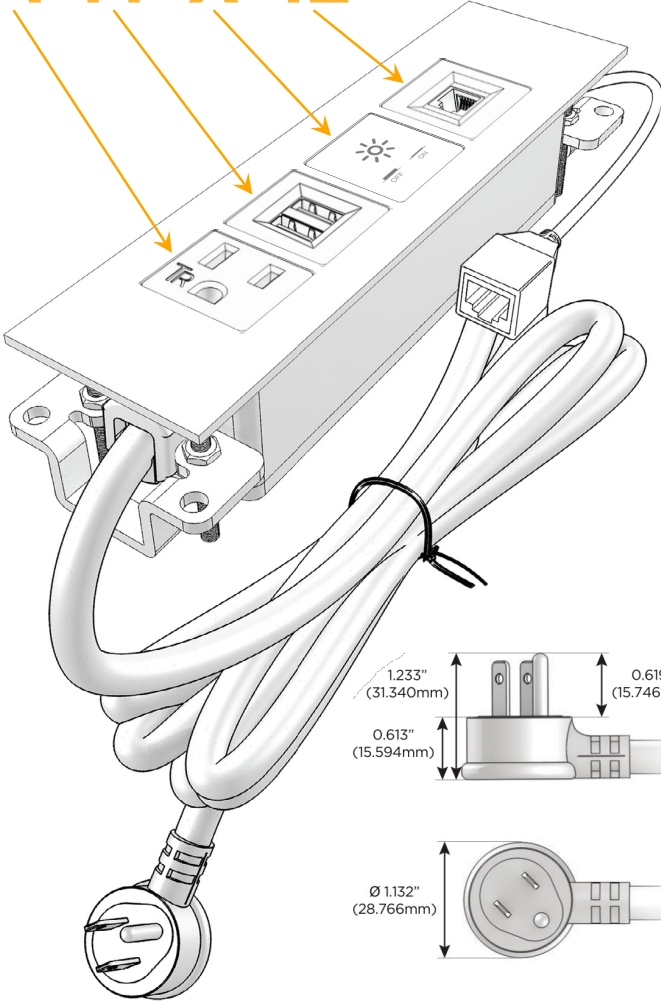

M-POWER-4T

AC POWER & DATA CONNECTIVITY SOLUTION

M-POWER-4T-AMX12-APATP

Specs:

Modules/Ports:

- **A** Tamper Resistant AC Receptacle
- **M** Double USB-A (Fast Charging Ports - 18W)
- **X** Switched AC
- **12** RJ 12

A M X 12

Distributed by

Mormax Company, Inc.

8 Westchester Plaza

Elmsford, NY 10523

914-699-0101

sales@mormax.com

mormax.com

FURNITURE POWER DISTRIBUTION UNIT