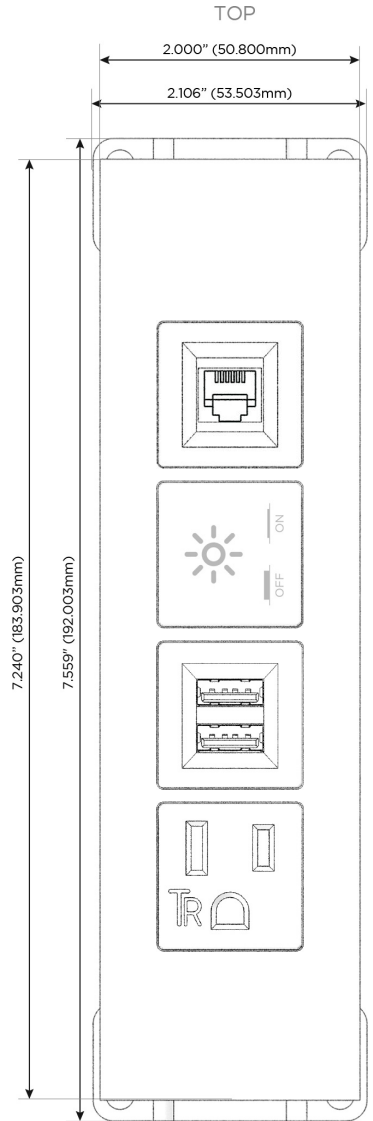

M-POWER-4T

AC POWER & DATA CONNECTIVITY SOLUTION

M-POWER-4T-AMX12-APATP

Specs:

Modules/Ports:

- **A** Tamper Resistant AC Receptacle
- **M** Double USB-A (Fast Charging Ports - 18W)
- **X** Switched AC
- **12** RJ 12

A M X 12

Distributed by

Mormax Company, Inc.

8 Westchester Plaza

Elmsford, NY 10523

914-699-0101

sales@mormax.com

mormax.com

FURNITURE POWER DISTRIBUTION UNIT