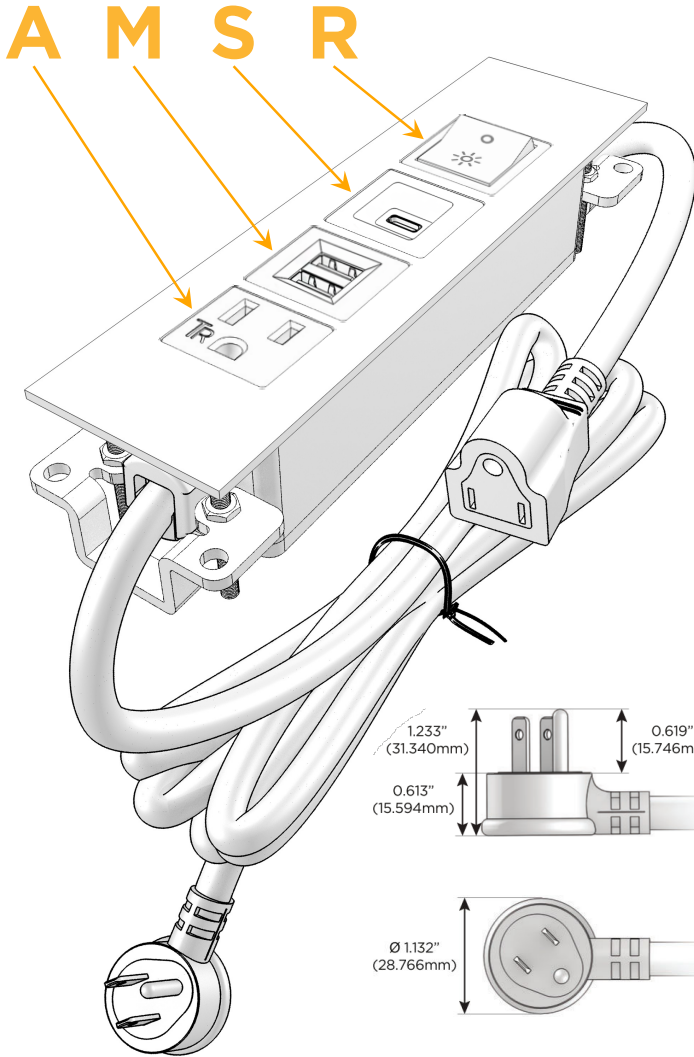

Trim Plate Finish: **BRASS (ABS)**

*Custom Finishes Available*

M-POWER-4T-AMSR-BRATP

Features:

**Module/Port Options:**

- A** Tamper Resistant AC Receptacle
- E** USB-A & USB-C (20W)
- M** Double USB-A (Fast Charging Ports - 18W)
- H** HDMI
- 6** CAT 6
- 12** RJ 12
- X** Switched AC
- Y** 3-Way Switch (Low Voltage)
- V** USB-C (45W High Speed Charging Port)
- S** USB-C (25W High Speed Charging Port)
- R** Switched AC (Rocker Switch)
- D** Dimmer Switch

**Plug:**

Supplied with Low Profile Flat 45° Angle 120 VAC Plug

Optional Standard Straight 120 VAC Plug

Optional Straight 120 VAC Pass-through Plug

- CLEAN, COMPACT DESIGN
- STREAMLINED
- LOW PROFILE
- SIDE-EXITING CORDS
- PLUG & PLAY
- 6' AC CORD & PLUG (FLAT PLUG STANDARD)
- CUSTOMIZABLE CONFIGURATIONS AND FINISHES
- UL LISTED FOR MOUNTING IN FURNITURE
- 15A

# M-POWER-4T

AC POWER & DATA CONNECTIVITY SOLUTION

M-POWER-4T-AMSR-BRATP

Specs:

**Modules/Ports:**

- A** Tamper Resistant AC Receptacle
- M** Double USB-A (Fast Charging Ports - 18W)
- S** USB-C (25W High Speed Charging Port)
- R** Switched AC (Rocker Switch)