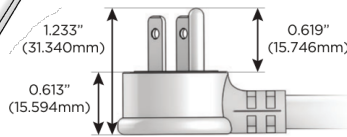

# M-POWER-4T

AC POWER & DATA CONNECTIVITY SOLUTION

M-POWER-4T-AMSR-BRATP

Specs:

**Modules/Ports:**

- A** Tamper Resistant AC Receptacle
- M** Double USB-A (Fast Charging Ports - 18W)
- S** USB-C (25W High Speed Charging Port)
- R** Switched AC (Rocker Switch)