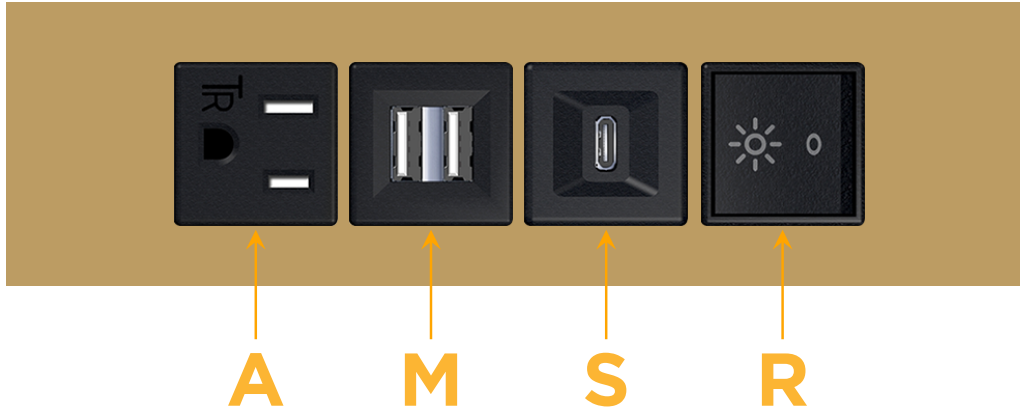

Trim Plate Finish: **BRASS (ABS)**

*Custom Finishes Available*

M-POWER-4T-AMSR-BRATP

Features:

**Module/Port Options:**

- A** Tamper Resistant AC Receptacle
- E** USB-A & USB-C (20W)
- M** Double USB-A (Fast Charging Ports - 18W)
- H** HDMI
- 6** CAT 6
- 12** RJ 12
- X** Switched AC
- Y** 3-Way Switch (Low Voltage)
- V** USB-C (45W High Speed Charging Port)
- S** USB-C (25W High Speed Charging Port)
- R** Switched AC (Rocker Switch)
- D** Dimmer Switch

**Plug:**

Supplied with Low Profile Flat 45° Angle 120 VAC Plug

Optional Standard Straight 120 VAC Plug

Optional Straight 120 VAC Pass-through Plug

- CLEAN, COMPACT DESIGN
- STREAMLINED
- LOW PROFILE
- SIDE-EXITING CORDS
- PLUG & PLAY
- 6' AC CORD & PLUG (FLAT PLUG STANDARD)
- CUSTOMIZABLE CONFIGURATIONS AND FINISHES
- UL LISTED FOR MOUNTING IN FURNITURE
- 15A

# M-POWER-4T

AC POWER & DATA CONNECTIVITY SOLUTION

M-POWER-4T-AMSR-BRATP

Specs:

**Modules/Ports:**

- A** Tamper Resistant AC Receptacle
- M** Double USB-A (Fast Charging Ports - 18W)
- S** USB-C (25W High Speed Charging Port)
- R** Switched AC (Rocker Switch)