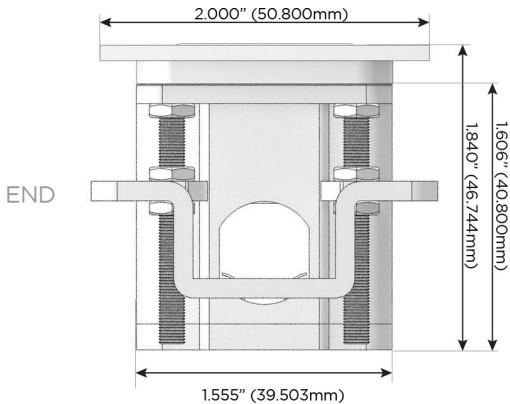

**Plug:**

Supplied with Low Profile Flat 45° Angle 120 VAC Plug

Optional Standard Straight 120 VAC Plug

Optional Straight 120 VAC Pass-through Plug

- CLEAN, COMPACT DESIGN
- STREAMLINED
- LOW PROFILE
- SIDE-EXITING CORDS
- PLUG & PLAY
- 6' AC CORD & PLUG (FLAT PLUG STANDARD)
- CUSTOMIZABLE CONFIGURATIONS AND FINISHES
- UL LISTED FOR MOUNTING IN FURNITURE
- 15A

## AC POWER & DATA CONNECTIVITY SOLUTION

M-POWER-4T-AMSR-BR4TP

Specs:

### Modules/Ports:

- A** Tamper Resistant AC Receptacle
- M** Double USB-A (Fast Charging Ports - 18W)
- S** USB-C (25W High Speed Charging Port)
- R** Switched AC (Rocker Switch)

Distributed by

Mormax Company, Inc.