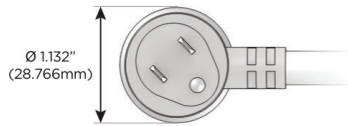

M-POWER-4T

AC POWER & DATA CONNECTIVITY SOLUTION

M-POWER-4T-AMSR-BR4TP

Specs:

Modules/Ports:

- **A** Tamper Resistant AC Receptacle
- **M** Double USB-A (Fast Charging Ports - 18W)
- **S** USB-C (25W High Speed Charging Port)
- **R** Switched AC (Rocker Switch)