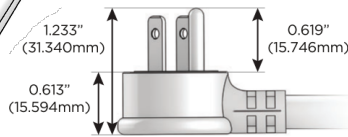

M-POWER-4T

AC POWER & DATA CONNECTIVITY SOLUTION

M-POWER-4T-AMSR-BR4TP

Specs:

Modules/Ports:

- **A** Tamper Resistant AC Receptacle
- **M** Double USB-A (Fast Charging Ports - 18W)
- **S** USB-C (25W High Speed Charging Port)
- **R** Switched AC (Rocker Switch)