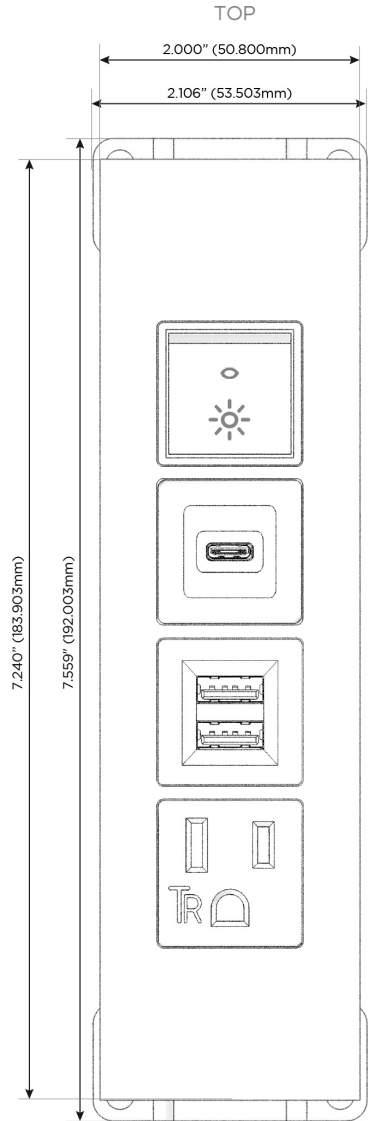

Trim Plate Finish: **SOLID BRASS BRUSHED**

Custom Finishes Available

M-POWER-4T-AMSR-BR4TP

Features:

**Module/Port Options:**

- A** Tamper Resistant AC Receptacle
- E** USB-A & USB-C (20W)
- M** Double USB-A (Fast Charging Ports - 18W)
- H** HDMI
- 6** CAT 6
- 12** RJ 12
- X** Switched AC
- Y** 3-Way Switch (Low Voltage)
- V** USB-C (45W High Speed Charging Port)
- S** USB-C (25W High Speed Charging Port)
- R** Switched AC (Rocker Switch)
- D** Dimmer Switch

**Plug:**

Supplied with Low Profile Flat 45° Angle 120 VAC Plug

Optional Standard Straight 120 VAC Plug

Optional Straight 120 VAC Pass-through Plug

- CLEAN, COMPACT DESIGN
- STREAMLINED
- LOW PROFILE
- SIDE-EXITING CORDS
- PLUG & PLAY
- 6' AC CORD & PLUG (FLAT PLUG STANDARD)
- CUSTOMIZABLE CONFIGURATIONS AND FINISHES
- UL LISTED FOR MOUNTING IN FURNITURE
- 15A

# M-POWER-4T

### Modules/Ports:

- A** Tamper Resistant AC Receptacle
- M** Double USB-A (Fast Charging Ports - 18W)
- S** USB-C (25W High Speed Charging Port)
- R** Switched AC (Rocker Switch)

Distributed by

Mormax Company, Inc.