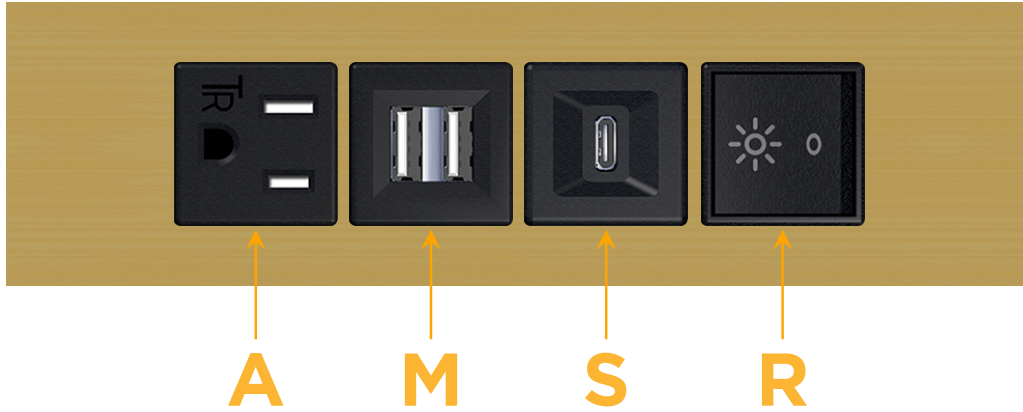

Trim Plate Finish: **SOLID BRASS BRUSHED**

Custom Finishes Available

M-POWER-4T-AMSR-BR4TP

Features:

**Module/Port Options:**

- A** Tamper Resistant AC Receptacle
- E** USB-A & USB-C (20W)
- M** Double USB-A (Fast Charging Ports - 18W)
- H** HDMI
- 6** CAT 6
- 12** RJ 12
- X** Switched AC
- Y** 3-Way Switch (Low Voltage)
- V** USB-C (45W High Speed Charging Port)
- S** USB-C (25W High Speed Charging Port)
- R** Switched AC (Rocker Switch)
- D** Dimmer Switch

**Plug:**

Supplied with Low Profile Flat 45° Angle 120 VAC Plug

Optional Standard Straight 120 VAC Plug

Optional Straight 120 VAC Pass-through Plug

- CLEAN, COMPACT DESIGN
- STREAMLINED
- LOW PROFILE
- SIDE-EXITING CORDS
- PLUG & PLAY
- 6' AC CORD & PLUG (FLAT PLUG STANDARD)
- CUSTOMIZABLE CONFIGURATIONS AND FINISHES
- UL LISTED FOR MOUNTING IN FURNITURE
- 15A

### Modules/Ports:

- A** Tamper Resistant AC Receptacle
- M** Double USB-A (Fast Charging Ports - 18W)
- S** USB-C (25W High Speed Charging Port)
- R** Switched AC (Rocker Switch)

Distributed by

Mormax Company, Inc.