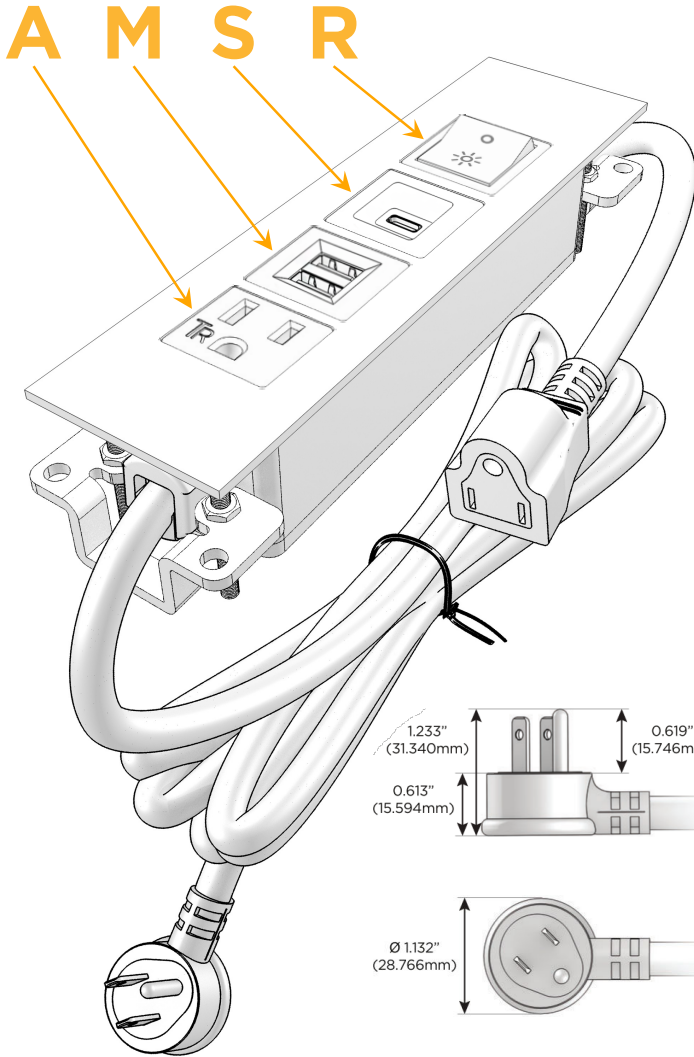

Trim Plate Finish: **SOLID BRASS BRUSHED**

Custom Finishes Available

M-POWER-4T-AMSR-BR4TP

Features:

**Module/Port Options:**

- A** Tamper Resistant AC Receptacle
- E** USB-A & USB-C (20W)
- M** Double USB-A (Fast Charging Ports - 18W)
- H** HDMI
- 6** CAT 6
- 12** RJ 12
- X** Switched AC
- Y** 3-Way Switch (Low Voltage)
- V** USB-C (45W High Speed Charging Port)
- S** USB-C (25W High Speed Charging Port)
- R** Switched AC (Rocker Switch)
- D** Dimmer Switch

**Plug:**

Supplied with Low Profile Flat 45° Angle 120 VAC Plug

Optional Standard Straight 120 VAC Plug

Optional Straight 120 VAC Pass-through Plug

- CLEAN, COMPACT DESIGN
- STREAMLINED
- LOW PROFILE
- SIDE-EXITING CORDS
- PLUG & PLAY
- 6' AC CORD & PLUG (FLAT PLUG STANDARD)
- CUSTOMIZABLE CONFIGURATIONS AND FINISHES
- UL LISTED FOR MOUNTING IN FURNITURE
- 15A

## AC POWER & DATA CONNECTIVITY SOLUTION

M-POWER-4T-AMSR-BR4TP

Specs:

### Modules/Ports:

- A** Tamper Resistant AC Receptacle
- M** Double USB-A (Fast Charging Ports - 18W)
- S** USB-C (25W High Speed Charging Port)
- R** Switched AC (Rocker Switch)

Distributed by

Mormax Company, Inc.