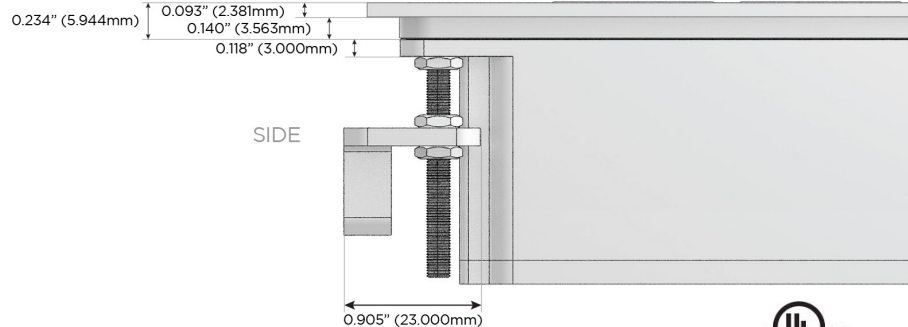

M-POWER-4T

AC POWER & DATA CONNECTIVITY SOLUTION

M-POWER-4T-AMSR-BR4TP

Specs:

Modules/Ports:

- **A** Tamper Resistant AC Receptacle
- **M** Double USB-A (Fast Charging Ports - 18W)
- **S** USB-C (25W High Speed Charging Port)
- **R** Switched AC (Rocker Switch)

Distributed by

Mormax Company, Inc.

8 Westchester Plaza

Elmsford, NY 10523

914-699-0101

sales@mormax.com

mormax.com

FURNITURE POWER DISTRIBUTION UNIT