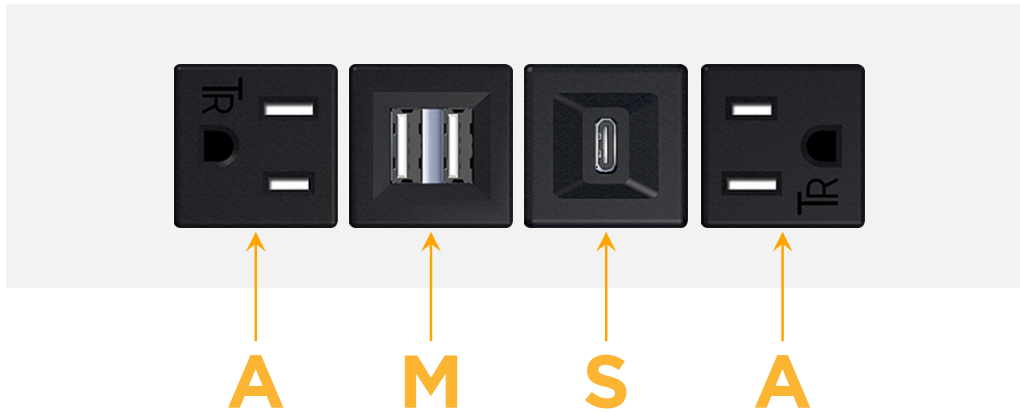

Trim Plate Finish: **WHITE (ABS)**

Custom Finishes Available

M-POWER-4T-AMSA-WATP

Features:

**Module/Port Options:**

- A** Tamper Resistant AC Receptacle
- E** USB-A & USB-C (20W)
- M** Double USB-A (Fast Charging Ports - 18W)
- H** HDMI
- 6** CAT 6
- 12** RJ 12
- X** Switched AC
- Y** 3-Way Switch (Low Voltage)
- V** USB-C (45W High Speed Charging Port)
- S** USB-C (25W High Speed Charging Port)
- R** Switched AC (Rocker Switch)
- D** Dimmer Switch

**Plug:**

Supplied with Low Profile Flat 45° Angle 120 VAC Plug

Optional Standard Straight 120 VAC Plug

Optional Straight 120 VAC Pass-through Plug

- CLEAN, COMPACT DESIGN
- STREAMLINED
- LOW PROFILE
- SIDE-EXITING CORDS
- PLUG & PLAY
- 6' AC CORD & PLUG (FLAT PLUG STANDARD)
- CUSTOMIZABLE CONFIGURATIONS AND FINISHES
- UL LISTED FOR MOUNTING IN FURNITURE
- 15A

# M-POWER-4T

AC POWER & DATA CONNECTIVITY SOLUTION

M-POWER-4T-AMSA-WATP

Specs:

**Modules/Ports:**

- A** Tamper Resistant AC Receptacle
- M** Double USB-A (Fast Charging Ports - 18W)
- S** USB-C (25W High Speed Charging Port)