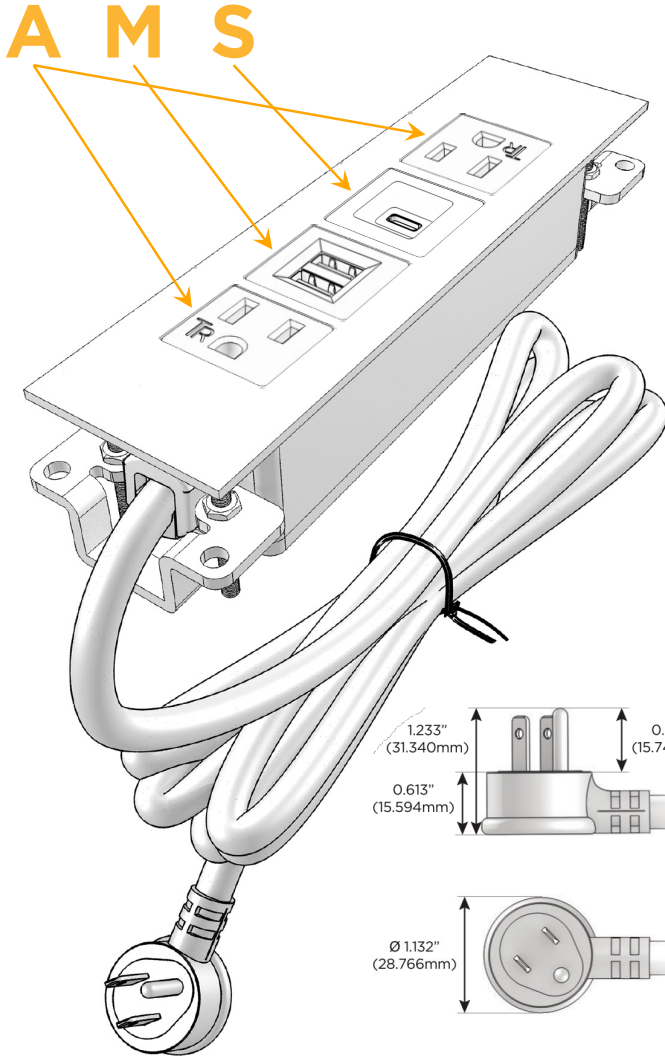

Trim Plate Finish: **WHITE (ABS)**

Custom Finishes Available

M-POWER-4T-AMSA-WATP

Features:

**Module/Port Options:**

- A** Tamper Resistant AC Receptacle
- E** USB-A & USB-C (20W)
- M** Double USB-A (Fast Charging Ports - 18W)
- H** HDMI
- 6** CAT 6
- 12** RJ 12
- X** Switched AC
- Y** 3-Way Switch (Low Voltage)
- V** USB-C (45W High Speed Charging Port)
- S** USB-C (25W High Speed Charging Port)
- R** Switched AC (Rocker Switch)
- D** Dimmer Switch

**Plug:**

Supplied with Low Profile Flat 45° Angle 120 VAC Plug

Optional Standard Straight 120 VAC Plug

Optional Straight 120 VAC Pass-through Plug

- CLEAN, COMPACT DESIGN
- STREAMLINED
- LOW PROFILE
- SIDE-EXITING CORDS
- PLUG & PLAY
- 6' AC CORD & PLUG (FLAT PLUG STANDARD)
- CUSTOMIZABLE CONFIGURATIONS AND FINISHES
- UL LISTED FOR MOUNTING IN FURNITURE
- 15A

# M-POWER-4T

AC POWER & DATA CONNECTIVITY SOLUTION

M-POWER-4T-AMSA-WATP

Specs:

**Modules/Ports:**

- A** Tamper Resistant AC Receptacle
- M** Double USB-A (Fast Charging Ports - 18W)
- S** USB-C (25W High Speed Charging Port)