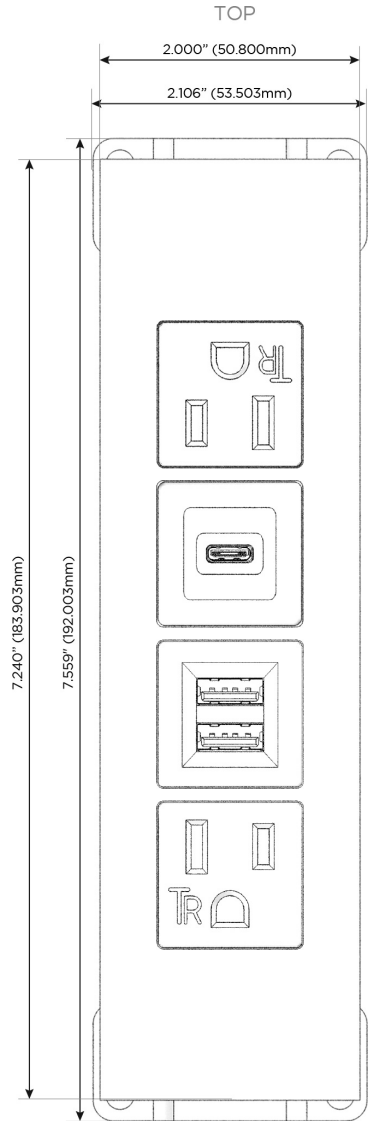

Trim Plate Finish: **WHITE (ABS)**

Custom Finishes Available

M-POWER-4T-AMSA-WATP

Features:

**Module/Port Options:**

- A** Tamper Resistant AC Receptacle
- E** USB-A & USB-C (20W)
- M** Double USB-A (Fast Charging Ports - 18W)
- H** HDMI
- 6** CAT 6
- 12** RJ 12
- X** Switched AC
- Y** 3-Way Switch (Low Voltage)
- V** USB-C (45W High Speed Charging Port)
- S** USB-C (25W High Speed Charging Port)
- R** Switched AC (Rocker Switch)
- D** Dimmer Switch

**Plug:**

Supplied with Low Profile Flat 45° Angle 120 VAC Plug

Optional Standard Straight 120 VAC Plug

Optional Straight 120 VAC Pass-through Plug

- CLEAN, COMPACT DESIGN
- STREAMLINED
- LOW PROFILE
- SIDE-EXITING CORDS
- PLUG & PLAY
- 6' AC CORD & PLUG (FLAT PLUG STANDARD)
- CUSTOMIZABLE CONFIGURATIONS AND FINISHES
- UL LISTED FOR MOUNTING IN FURNITURE
- 15A

# M-POWER-4T

AC POWER & DATA CONNECTIVITY SOLUTION

M-POWER-4T-AMSA-WATP

Specs:

**Modules/Ports:**

- A** Tamper Resistant AC Receptacle
- M** Double USB-A (Fast Charging Ports - 18W)
- S** USB-C (25W High Speed Charging Port)